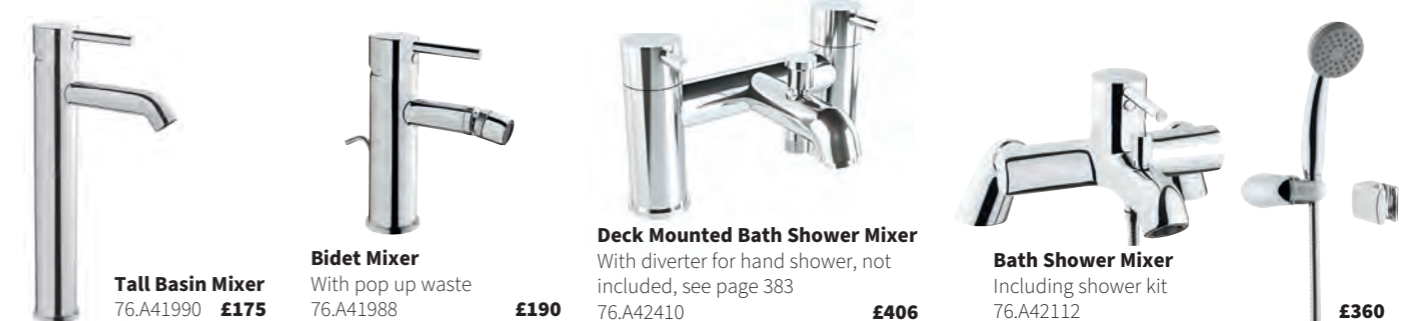

Basin Mixer LP
Without pop up waste
76.A41984 **£136**

Basin Taps
76.A42362 **£109**

Mono Bath Filler
76.A42111 **£272**

Bath Taps
76.A42384 **£109**

Tall Basin Mixer
76.A41990 **£175**

Bidet Mixer
With pop up waste
76.A41988 **£190**

Deck Mounted Bath Shower Mixer
With diverter for hand shower, not included, see page 383
76.A42410 **£406**

Bath Shower Mixer
Including shower kit
76.A42112 **£360**

All retail prices include VAT

Minimum operating pressure 0.5

Unless stated, Vitra taps come without waste, see pages 445 - 449

£ 7 day Lead Time

Unless stated, Vitra taps come without waste, see pages 445 - 449

Minimum operating pressure 0.5

All retail prices include VAT