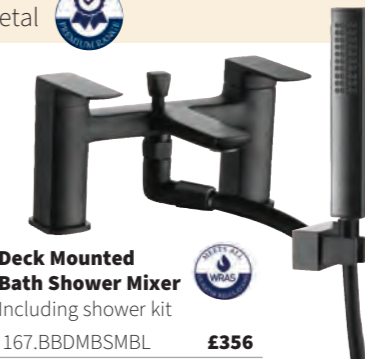

Bedgebury – Chrome, matt black, brushed brass and gunmetal

B

Matt Black

Mini Basin Mixer
Including click clack waste (slotted)
167.BBTBMBL **£200**

Tall Basin Mixer
167.BBTBMBL **£305**

Deck Mounted Bath Shower Mixer
Including shower kit
167.BBDMBSMBL **£356**