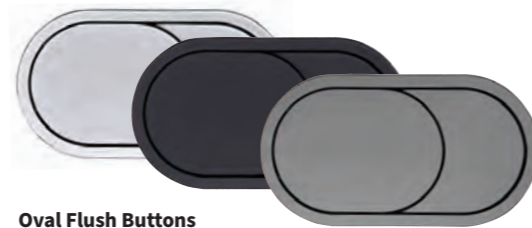

Oval Flush Buttons
140 x 80mm

Chrome 06.TR9023	£68
Black 06.TR9040	£85
Gunmetal Grey 06.TR9046	£102

Contactless Dual Flush Sensor
210 x 137mm
Sensor 06.TR9014 **£171**

- Provides a touchless flush, with just the wave of a hand
- Best used with concealed cisterns in furniture
- Powered by 4 x AA batteries
- Low battery power alarm, battery life in excess of 1 year (normal domestic conditions, good quality batteries)
- Dual flush
- Discreet decal included to indicate sensor location
- Works through surfaces up to 25mm thick (including ceramic tiles, fascias & worktops)