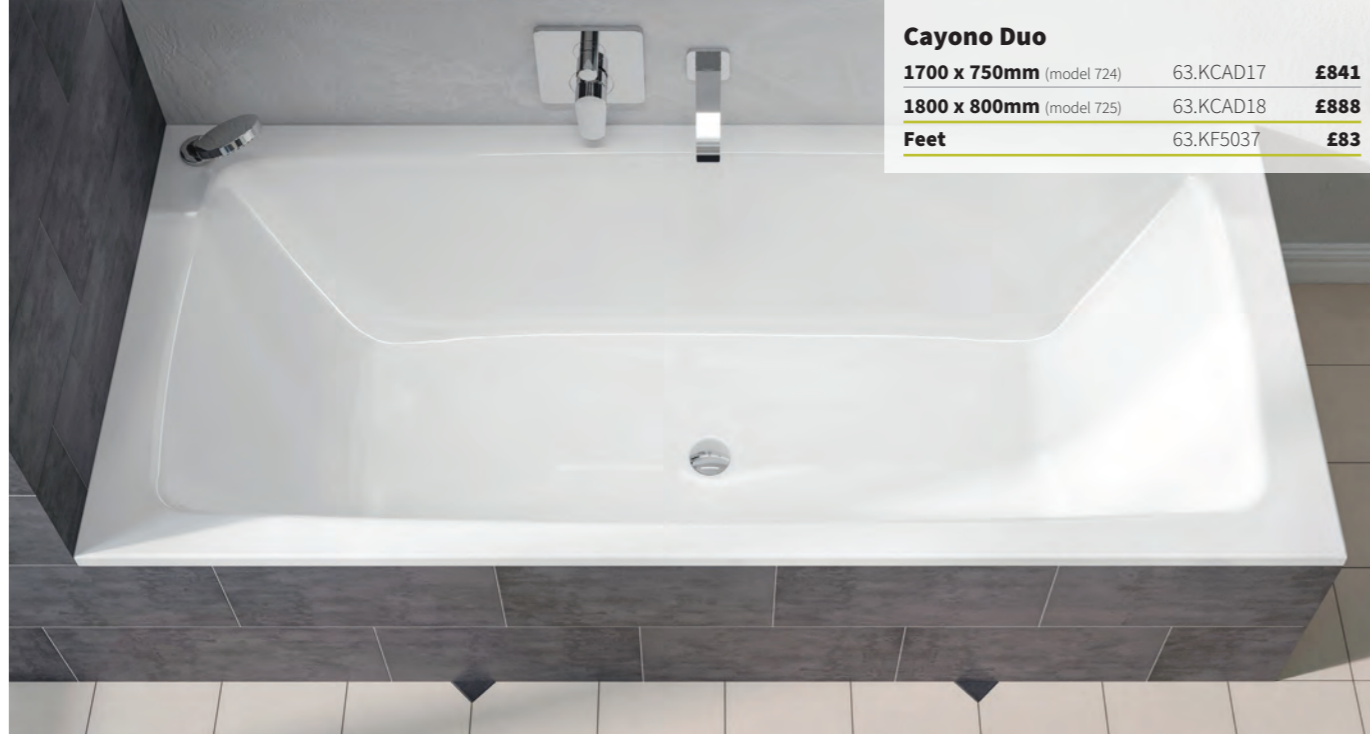

Cayono Duo		
1700 x 750mm (model 724)	63.KCAD17	£841
1800 x 800mm (model 725)	63.KCAD18	£888
Feet	63.KF5037	£83

For bath panels see pages 265 - 266
All retail prices include VAT

Steel enamel baths

The entire range of Kaldewei baths, trays and bowls in all colours and finishes, are available by special order. All baths in the Kaldewei ranges are manufactured from enamelled steel.

Cayono – Feet priced separately

Designed specifically for the everyday use. Steep sides ensure a generously dimensioned bathtub interior.