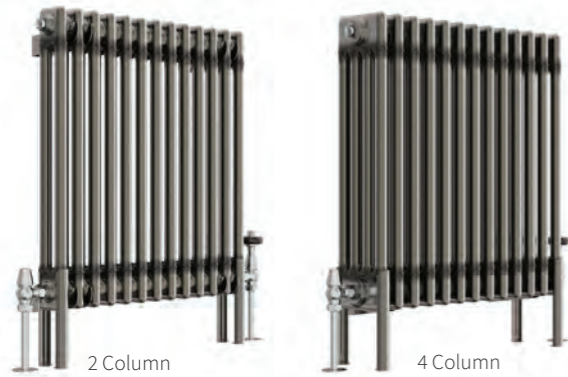

Column radiators

THE TUNBRIDGE WELLS
Brassware Co.

B

Penshurst – Raw metal

600 x 605mm					
Columns	BTU	Projection	Pipe Centres	Product code	Price
2	1951	104mm	695mm	16.PH66RM	£277
3	2660	120mm	695mm	16.PH663RM	£344
4	3413	164mm	695mm	16.PH664RM	£430