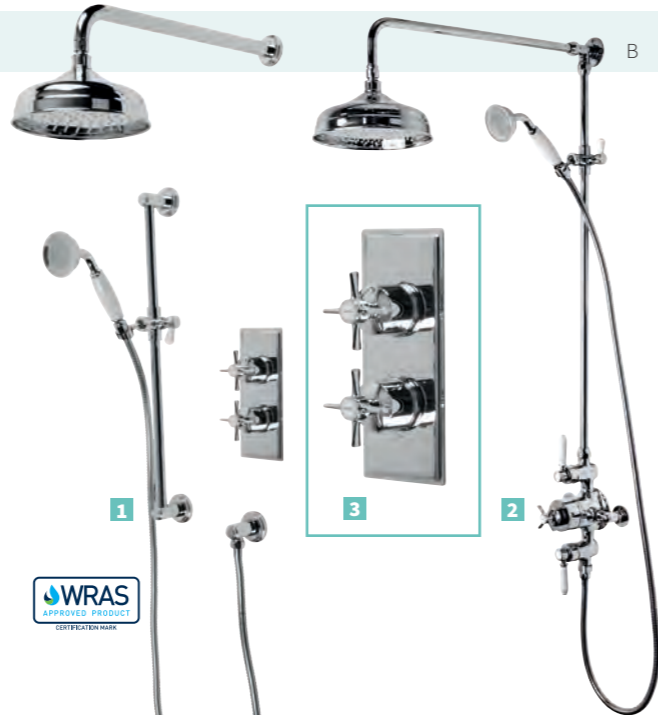

3 Cheltenham Dual Function Concealed Shower valve

- Separate flow and temperature controls
- Anti-Scald thermostatic control for safe showering
- Minimum recommended pressure 1bar
- 2 outlets

Chrome	06.SCM1612	£360

For Lansdown taps, see page 454

For Cheltenham taps, see page 453

All retail prices include VAT