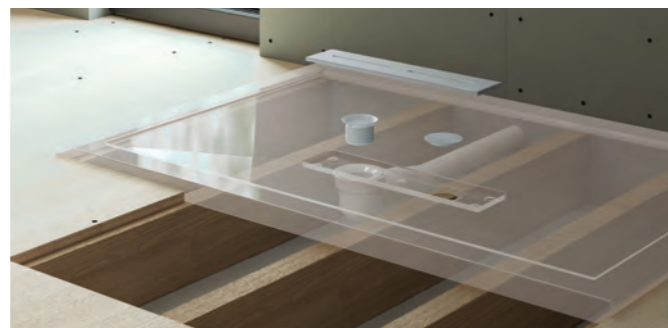

White Quadrant

KUDOS

White

Slate

KUDOS

White

Size (Length x Width)	Product Code†	Standard Price	Slip Resistant Code	Slip Resistant Price
800mm x 800mm	24.CN28W	£293	24.CN28WAS	£336
900mm x 900mm	24.CN29W	£318	24.CN29WAS	£358
900mm x 800mm	24.XXCN298W	£315	24.XXCN298WAS	£344
1000mm x 800mm	24.CN218W	£341	24.CN218WAS	£393
1000mm x 900mm	24.CN219W	£357	24.CN219WAS	£408
1100mm x 800mm	24.CN2118W	£347	24.CN2118WAS	£393
1200mm x 800mm	24.CN2128W	£371	24.CN2128WAS	£420
1200mm x 900mm	24.CN2129W	£387	24.CN2129WAS	£442
1300mm x 800mm	24.CN2138W	£418	24.CN2138WAS	£482
1400mm x 700mm	24.CN2147W	£454	24.CN2147WAS	£504
1400mm x 800mm	24.CN2148W	£464	24.CN2148WAS	£519
1400mm x 900mm	24.CN2149W	£481	24.CN2149WAS	£532
1500mm x 700mm	24.CN2157W	£467	24.CN2157WAS	£519
1500mm x 800mm	24.CN2158W	£480	24.CN2158WAS	£532
1500mm x 900mm	24.CN2159W	£496	24.CN2159WAS	£547
1600mm x 700mm	24.CN2167W	£480	24.CN2167WAS	£532
1600mm x 800mm	24.CN2168W	£496	24.CN2168WAS	£547
1600mm x 900mm	24.CN2169W	£511	24.CN2169WAS	£567
1700mm x 700mm	24.CN2177W	£513	24.CN2177WAS	£568
1700mm x 800mm	24.CN2178W	£524	24.CN2178WAS	£582
1700mm x 900mm	24.CN2179W	£537	24.CN2179WAS	£596
900mm x 900mm Quadrant	24.CN2Q9W	£357	24.CN2Q9WAS	£413
1000mm x 1000mm Quadrant	24.XXCN2Q1W	£403	24.XXCN2Q1WAS	£468
Offset Quadrant 900mm x 800mm	24.XXCN2Q98W	£322	24.XXCN2Q98*WAS	£345
Offset Quadrant 1000mm x 800mm	24.XXCN2Q18W	£349	24.XXCN2Q18*WAS	£394
Offset Quadrant 1000mm x 900mm	24.XXCN2Q19W	£368	24.XXCN2Q19*WAS	£416
Offset Quadrant 1200mm x 800mm	24.XXCN2Q128W	£375	24.XXCN2Q128*WAS	£424
Offset Quadrant 1200mm x 900mm	24.CN2Q129W	£416	24.CN2Q129*WAS	£469