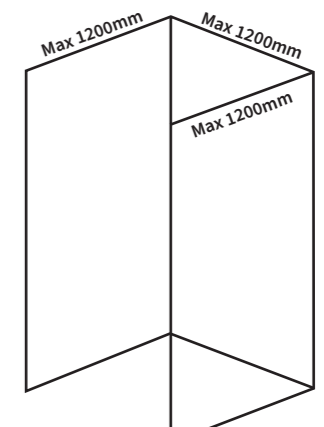

Price Group 1 152.D1 **£1,216**
Price Group 2 152.D2 **£1,488**
Price Group 3 152.D3 **£1,614**

Pack B - Medium Corner

For medium shower enclosures, wetrooms or baths up to 1800mm

Pack includes:
2 x 1200mm postformed panels
1 x 600mm tongue & groove panel
3 tubes neutral Complete Adhesive
1 tube colour match Complete Sealant