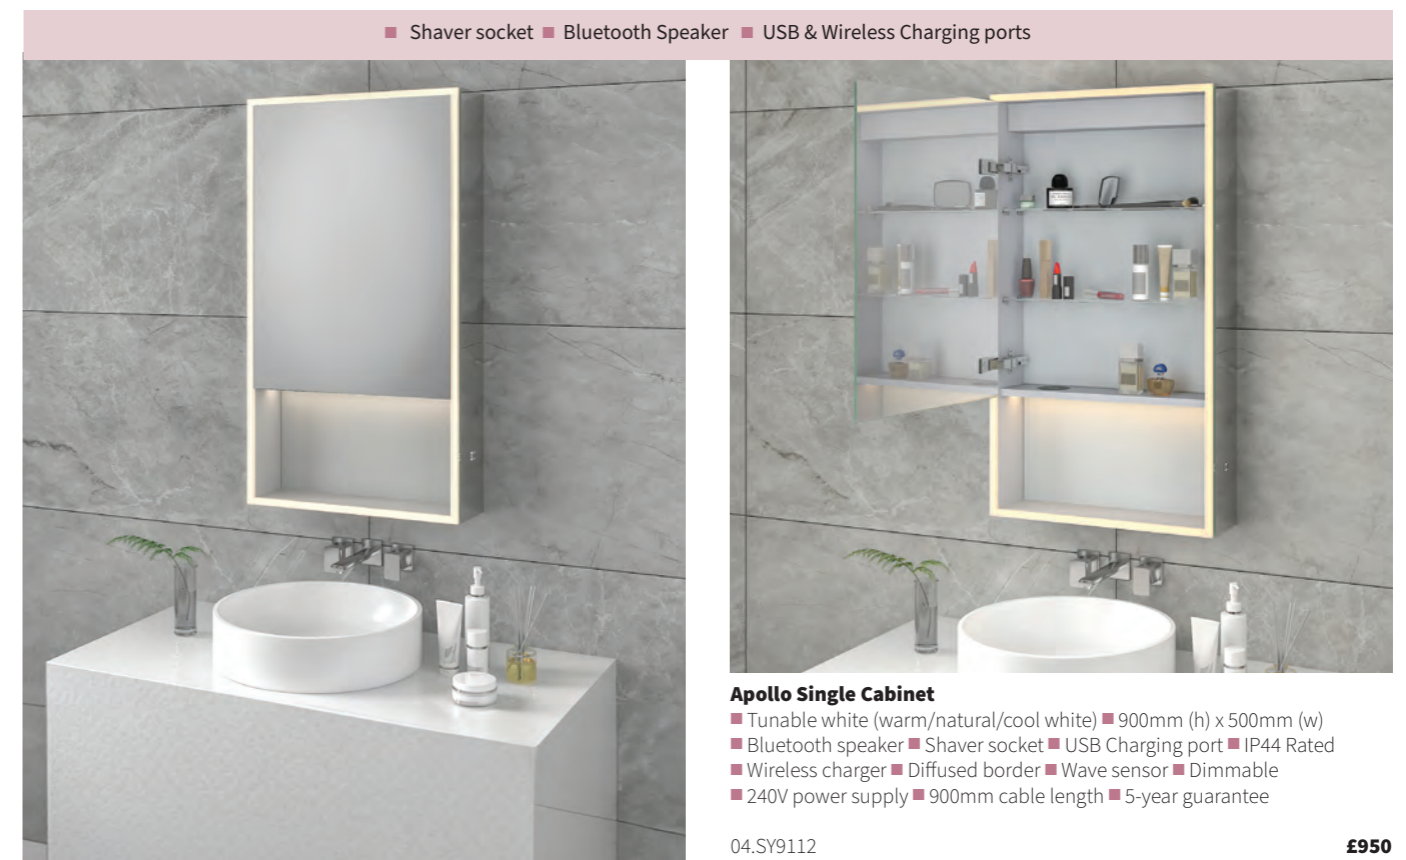

■ Shaver socket ■ Bluetooth Speaker ■ USB & Wireless Charging ports

Apollo Single Cabinet

■ Tunable white (warm/natural/cool white) ■ 900mm (h) x 500mm (w) ■ Bluetooth speaker ■ Shaver socket ■ USB Charging port ■ IP44 Rated ■ Wireless charger ■ Diffused border ■ Wave sensor ■ Dimmable ■ 240V power supply ■ 900mm cable length ■ 5-year guarantee

04.SY9112

£950

£ Special order item
3 day lead time

All retail prices include VAT