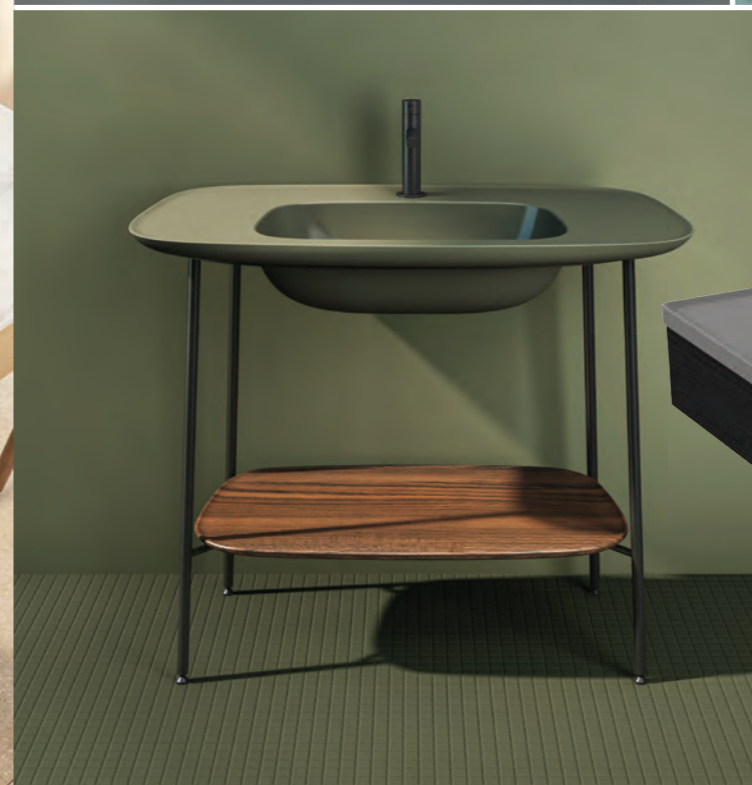

▲ **Origin** - Grace through minimalistic sleek design, with subtle lines. Shown here with the new 100% recyclable basin, available in 5 styles