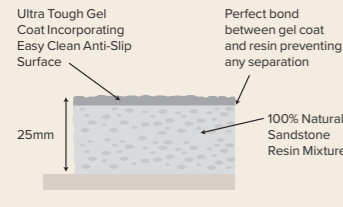

Symmetry Permanent Anti-Slip Technology

Providing almost twice the slip resistance of the industry standard, and backed up by a permanent lifetime guarantee, Traymate's market-leading anti-slip surface is moulded directly into the structure of the tray, meaning you'll never need to reapply it.