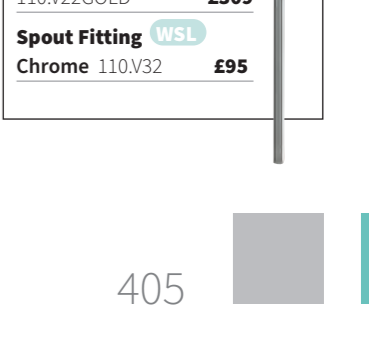

Soap Basket
Chrome 110.V23 £59
only suitable for 18mm riser

Bath Spout with Extended Riser

Extended Vertical Riser
Chrome 110.V22 £169

Brushed Nickel
110.V22BNKL **£309**

Gold
110.V22GOLD **£309**

Spout Fitting WSL
Chrome 110.V32 £95