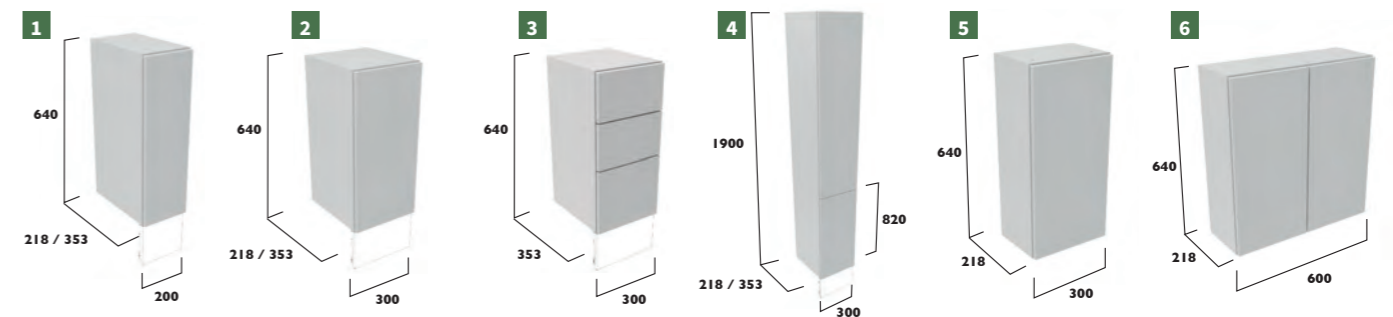

Legacy - Flax, metro grey, mineral blue and matt dark grey

c

1 Legacy 200 Floor Cupboard (*These products have plain fronted door packs, a plinth is required)			
Door Finish	Carcass Finish	Standard Depth Unit Code	Slim Depth Unit Code
Matt Mineral Blue	Oak	06.T3FC2LMB*	06.T2FC2LMB*
Flax	Oak	06.T3FC2LFX*	06.T2FC2LFX*
Metro Grey	Oak	06.T3FC2LMG*	06.T2FC2LMG*
Matt Dark Grey	Oak	06.T3FC2LMDG*	06.T2FC2LMDG*
Price		£326	£326

2 Legacy 300 Floor Cupboard (a plinth is required)			
Door Finish	Carcass Finish	Standard Depth Unit Code	Slim Depth Unit Code
Matt Mineral Blue	Oak	06.T3FC3LMB	06.T2FC3LMB
Flax	Oak	06.T3FC3LFX	06.T2FC3LFX
Metro Grey	Oak	06.T3FC3LMG	06.T2FC3LMG
Matt Dark Grey	Oak	06.T3FC3LMDG	06.T2FC3LMDG
Price		£345	£345

3 Legacy 300 Drawer Unit (a plinth is required)		
Door Finish	Carcass Finish	Standard Depth Unit Code
Matt Mineral Blue	Oak	06.T33D3LMB
Flax	Oak	06.T33D3LFX
Metro Grey	Oak	06.T33D3LMG
Matt Dark Grey	Oak	06.T33D3LMDG
Price		£800

4 Legacy 300 Full Height Cupboard (a plinth is required)			
Door Finish	Carcass Finish	Standard Depth Unit Code	Slim Depth Unit Code
Matt Mineral Blue	Oak	06.T3FH3LMB	06.T2FH3LMB
Flax	Oak	06.T3FH3LFX	06.T2FH3LFX
Metro Grey	Oak	06.T3FH3LMG	06.T2FH3LMG
Matt Dark Grey	Oak	06.T3FH3LMDG	06.T2FH3LMDG
Price		£720	£720

5 Legacy 300 Wall Cupboard		
Door Finish	Carcass Finish	Slim Depth Unit Code
Matt Mineral Blue	Oak	06.TWC3LMB
Flax	Oak	06.TWC3LFX
Metro Grey	Oak	06.TWC3LMG
Matt Dark Grey	Oak	06.TWC3LMDG
Price		£345

6 Legacy 600 Wall Cupboard		
Door Finish	Carcass Finish	Slim Depth Unit Code
Matt Mineral Blue	Oak	06.TWC6LMB
Flax	Oak	06.TWC6LFX
Metro Grey	Oak	06.TWC6LMG
Matt Dark Grey	Oak	06.TWC6LMDG
Price		£505