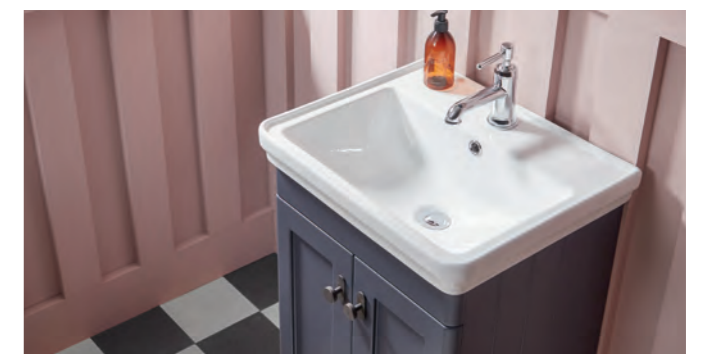

Single Door Cabinet
460 x 130 x 750mm

Paper White 06.MSCAB46W	£227
Matt Spruce 06.MSCAB46MSP	£227
Matt Dark Grey 06.MSCAB46DGM	£227

Double Door Cabinet
600 x 130 x 650mm

Paper White 06.MSCAB60W	£298
Matt Spruce 06.MSCAB60MSP	£298
Matt Dark Grey 06.MSCAB60DGM	£298