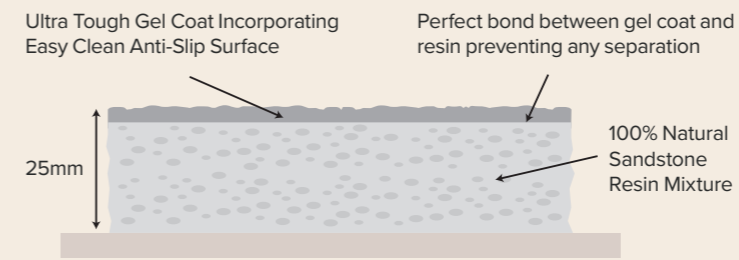

All retail prices include VAT

The Elementary Anti-Slip is a unique, market leading shower tray.

Whereas many anti-slip products need their surfaces to be re-applied regularly, the TM25 Elementary Anti-Slip surface offers a permanent lifetime guarantee. The patent protected surface also provides almost twice the industry standard of slip resistance.

Easy to clean, preventing build-up of soap and limescale. This helps ensure the tray retains its anti-slip qualities over a lifetime.

Elementary permanent anti-slip	B	
size (mm)	Code	Leg pack £
SQUARE		
700 x 700	118.DAS70T	A £218
760 x 760	118.DAS76T	A £220
800 x 800	118.DAS80T	A £229
900 x 900	118.DAS90T	A £241
1000 x 1000	118.DAS10	B £330
Rectangle		
900 x 760	118.DAS976	A £246
900 x 800	118.DAS98	A £248
1000 x 800	118.DAS18T	B £258
1000 x 900	118.DAS19	B £270
1100 x 800	118.DAS118	B £271
1100 x 900	118.DAS119	B £274
1200 x 700	118.DAS127	B £283
1200 x 760	118.DAS126	B £276
1200 x 800	118.DAS128T	B £277
1200 x 900	118.DAS129T	B £287
1400 x 800	118.DAS148T	C £456
1400 x 900	118.DAS149T	C £462
1500 x 800	118.DAS158T	C £460
1600 x 800	118.DAS168T	C £478
1600 x 900	118.DAS169T	C £483
1700 x 700	118.DAS177T	C £535
1700 x 800	118.DAS178T	C £538
1700 x 900	118.DAS179T	C £567
Quadrant		
800 x 800	118.DASQ8T	D £229
900 x 900	118.DASQ9T	D £241
1000 x 1000	118.DASQ10	E £330
1100 x 800	118.DASQ118	E £320
1200 x 800	118.DASQ128	E £341
1200 x 900	118.DASQ129	E £347
90mm Waste & Cover		
Waste & Stainless Steel Cover	118.WD90	£50
White (cover only)	118.D25WCW	£28
Black (cover only)	118.D25WCB	£28

New specifications Leg & panel kits

Kit	Leg No.	Code	£
Kit A	5	118.DLPA	£107
Kit B	7	118.DLPB	£126
Kit C	8	118.DLPC	£139
Kit D	5	118.DLPD	£138
Kit E	6	118.DLPE	£152