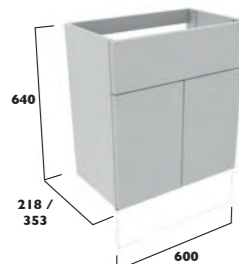

Calm 600 Basin Unit (plinth is required for this unit)			
Door Finish	Carcass Finish	Standard Depth Unit Code	Slim Depth Unit Code
Matt Mineral Blue	Graphite	06.T3SC6CMB	06.T2SC6CMB
Matt Dark Grey	Graphite	06.T3SC6CMDG	06.T2SC6CMDG
Gloss White	White	06.T3SC6CGW	06.T2SC6CGW
Gloss Light Grey	Graphite	06.T3SC6CGLG	06.T2SC6CGLG
Price		£448	£448