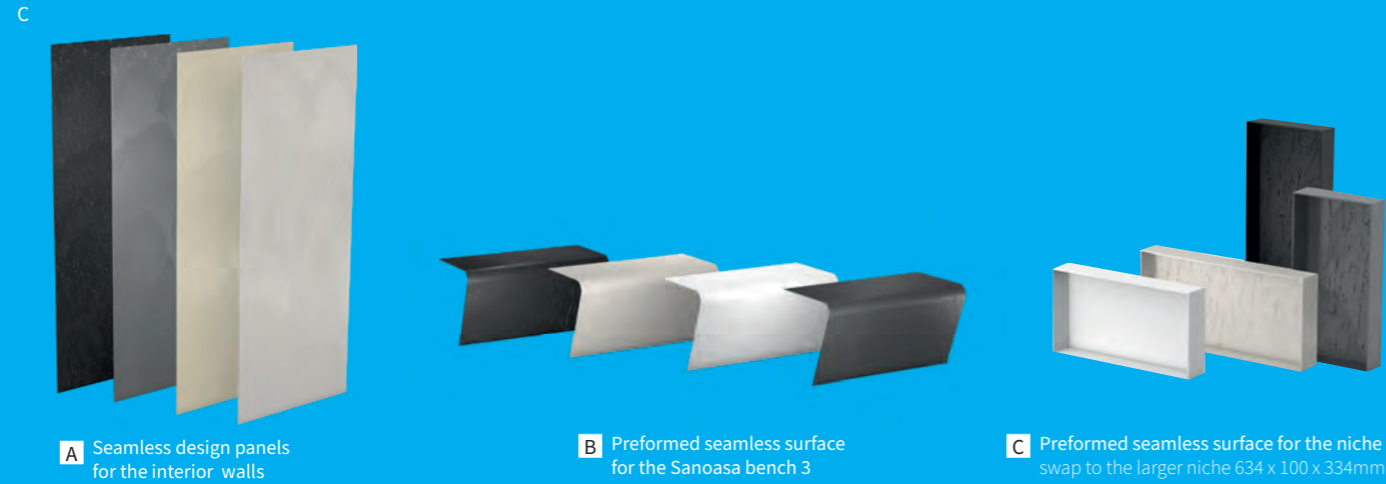

wedi Duo Home Steam Shower Kit - Size: External 1900 x 1000mm / Internal 1800 x 900mm

For the complete wedi Steam Shower experience, select the shower kit and choose from the options below to create your ideal, low-maintenance, hygiene promoting sanctuary. Alternatively select the shower kit and then personalise the décor with your own choice of tiles and finishes.

Excludes shower valve and kit, see pages 362 - 410

The Duo Steam Shower Kit includes:

- Primo Shower tray 1800 x 900mm including standard stainless steel drain cover
- DN50 horizontal drain with drain substructure element
- Two Sanoasa bench 3, rounded edge, 900mm width swap to another wedi bench: straight edge, angled edge or floating
- Sanwell niche 20/40, internal size 434 x 70 x 234mm swap to the larger niche 634 x 100 x 334mm
- Wall and ceiling boards for the steam area
- Seamless design panel for the ceiling in natural stone grey swap to another colour
- Outer wall boards
- Fundo edge strip for creating a curb
- Glass door - specify left or right hand
- Steam generator, heat plate and ceiling lights
- required amount of wedi 620 sealant along with sealing gaiters, fleece tapes and corners for sealing internal (steam room faced) joints
- required amount of wedi 610 adhesive sealant along with reinforcement tape for sealing external (bathroom faced) joints

£8,995

Optional Extras illustrated above: choose from 4 colours (swatch to the right)

- Seamless design panels for the interior walls **A** - £5,586
- Preformed surface for the round benches **B** - £890
- Preformed surface for niche - if adding, the larger niche is required **C** - £656

Not included in the kit:

epoxy based: silicone sealant, grout and tile adhesive; brassware

Must be used:

Heat resistant and vapour retardant epoxy resin or silicone sealant must be used for sealing the heat resistant plate to the steam outlet pipe.