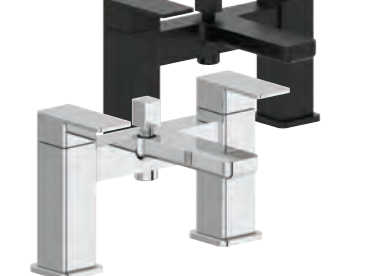

Bath Shower Mixer Including shower kit
Chrome 167.BWADMSM **£225**
Matt Black 167.BWADMSMBL **£259**