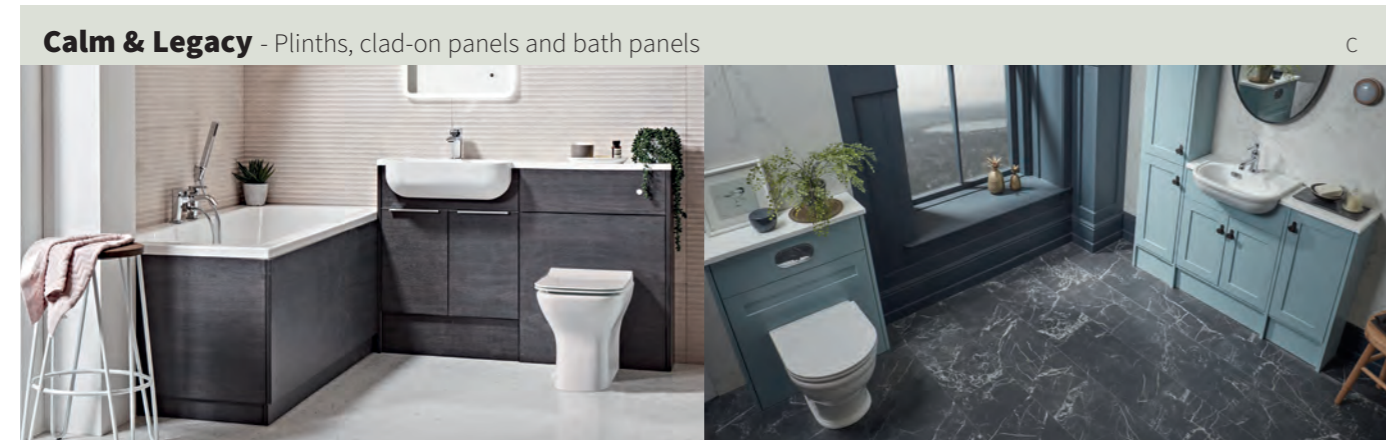

1500mm Plinths
1500mm length - cut to size x 180mm high
Finished on all edges

Finish	Legacy	Calm
Mineral Blue	06.TPL15TMB	06.TPL15SMB
Flax	06.TPL15TFX	-
Metro Grey	06.TPL15TMG	-
Matt Dark Grey	06.TPL15TMDG	06.TPL15SMDG
Gloss White	-	06.TPL15SW
Gloss Light Grey	-	06.TPL15SGLG
Price	£89	£89

2000mm Plinths
2000mm length - cut to size x 180mm high
Finished on all edges

Finish	Legacy	Calm
Mineral Blue	06.TPL20TMB	06.TPL20SMB
Flax	06.TPL20TFX	-
Metro Grey	06.TPL20TMG	-
Matt Dark Grey	06.TPL20TMDG	06.TPL20SMDG
Gloss White	-	06.TPL20SW
Gloss Light Grey	-	06.TPL20SGLG
Price	£111	£111

Clad On Panels
Finished on all edges, can be cut to suit different installations
Use for colour matched end panels

Finish	Standard Depth	Tall Standard Depth	Slim Depth	Tall Slim Depth
	355 x 18 x 820mm	355 x 18 x 1900mm	220 x 18 x 820mm	220 x 18 x 1900mm
Mineral Blue	06.T3EP8SMB	06.T3EP19SMB	06.T2EP8SMB	06.T2EP19SMB
Gloss White	06.T3EP8SW	06.T3EP19SW	06.T2EP8SW	06.T2EP19SW
Gloss Light Grey	06.T3EP8SGLG	06.T3EP19SGLG	06.T2EP8SGLG	06.T2EP19SGLG
Flax	06.T3EP8SFX	06.T3EP19SFX	06.T2EP8SFX	06.T2EP19SFX
Metro Grey	06.T3EP8TMG	06.T3EP19TMG	06.T2EP8TMG	06.T2EP19TMG
Matt Dark Grey	06.T3EP8TMDG	06.T3EP19TMDG	06.T2EP8TMDG	06.T2EP19TMDG
Price	£72	£194	£66	£164