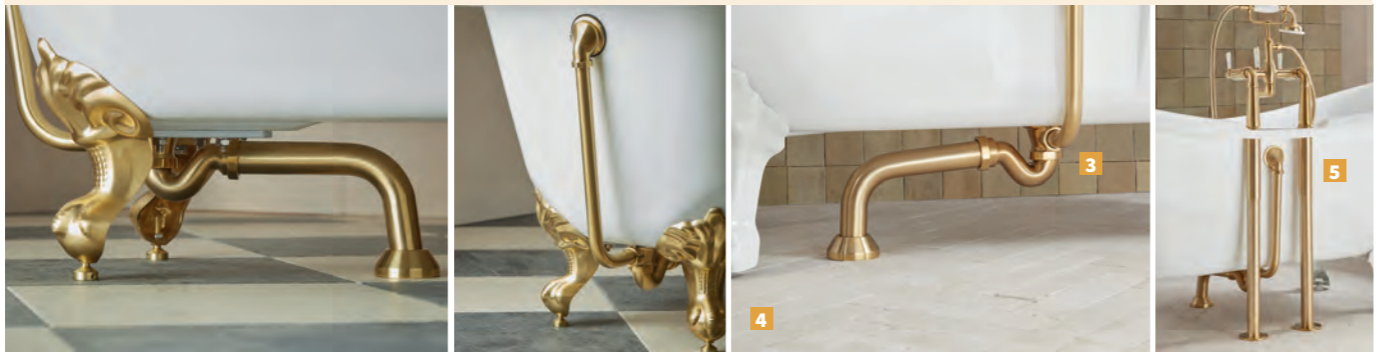

Traditional Traps, Wastes and Accessories C