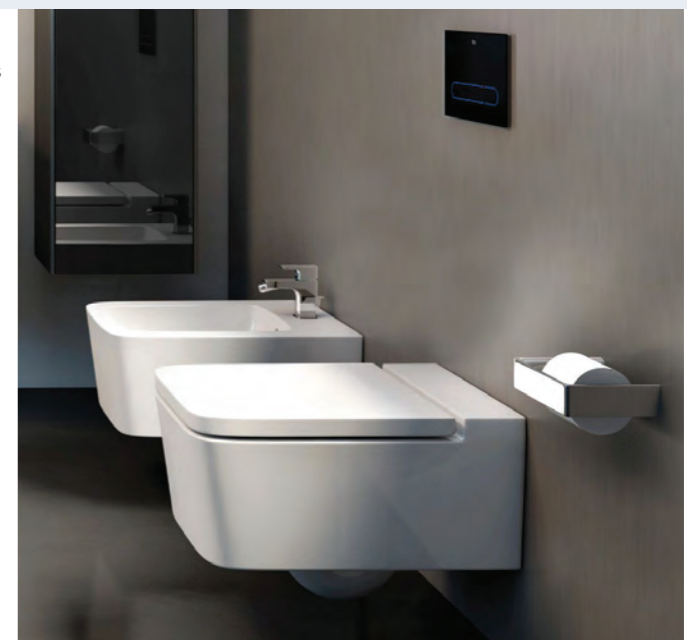

All retail prices include VAT

£ Special order item

Concealed Frames and Cisterns

B

PRICE REDUCTION

Illusion "A" Steel Frame System
 ■ For wall hung pans ■ Unique frame height adjustments
 ■ Adjustable frame height 820 - 1120mm
 ■ Pan height adjustable from 310 - 460mm
 ■ 498mm wide ■ Incl. vantage dual flush cistern
 ■ Excl. push button or plate