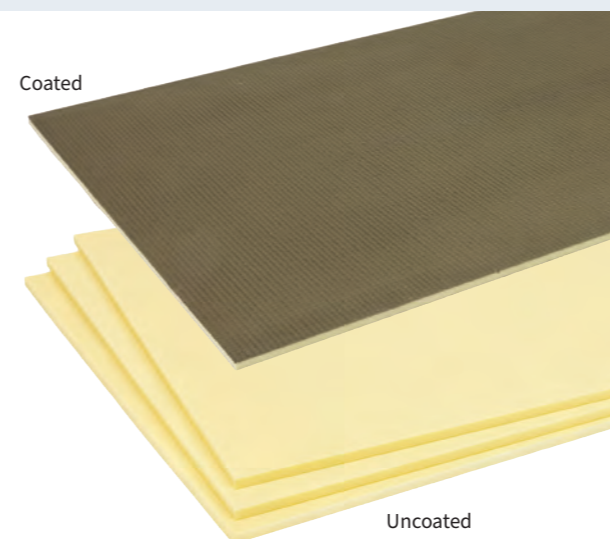

Fibreglass reinforced insulation board for use as an alternative to plasterboard and plywood in tiled areas. Can be used on floors, ceilings and walls.

Coated:

ThermoSphere coated insulation board is manufactured using a high density extruded polystyrene with a polymer modified, fibre reinforced cement coating on both sides. The coated insulation board adds rigidity, strength and thermal insulation to timber substrates which maximises the efficiency of the electric underfloor heating system.

Uncoated:

ThermoSphere's uncoated insulation board improves insulation and reduces heat loss into a concrete or screed substrate. Available in a depth of 6mm or 10.5mm, this uncoated insulation board improves the efficiency of electric underfloor heating by more than 50%, is water resistant and 100% rot proof.

ThermoSphere Tanking Paste/Tape

B

All you need in one bucket

- Covers up to four sqm of wall and one sqm of floor
- Seamless tanking system
- Simple application:
  - Prime the surfaces and allow to dry
  - Apply a coat of the seamless membrane with a brush or roller (not supplied)
  - Apply the fibreglass reinforcing fleece to all internal corners, joints and the floor
  - Apply a second coat of the seamless membrane as before
  - Allow to dry thoroughly

- Can be tiled using flexible cement based tile adhesives
- Ideal for use with ThermoSphere underfloor heating
- Suitable for use on plywood, plasterboard, tile backer board and rendered surfaces

Paste	75.HDMWP01	£103
Tape	75.HDMWT01	£50