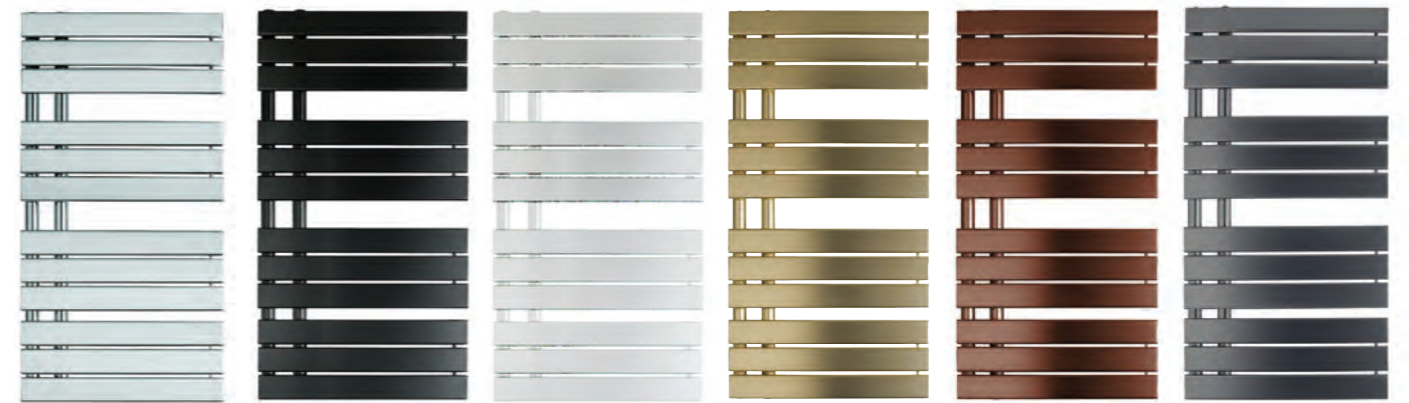

1080 x 550mm Chrome Matt Black Matt White Brushed Brass Brushed Bronze Gunmetal

1080 x 550mm	BTU (at 50°)	Bars	Projection	Pipe Centres	Product code	Price
● Chrome	1273	12	100mm	80mm	16.LT105CH	£463
● Matt Black	1884	12	100mm	80mm	16.LT105MB	£255
● Matt White	1884	12	100mm	80mm	16.LT105MW	£255
● Brushed Brass	1273	12	100mm	80mm	16.LT105BB	£611
● Brushed Bronze	1273	12	100mm	80mm	16.LT105BBR	£611
● Gunmetal	1273	12	100mm	80mm	16.LT105GM	£611

1400 x 550mm	BTU (at 50°)	Bars	Projection	Pipe Centres	Product code	Price
● Chrome	1485	14	100mm	80mm	16.LT145CH	£538
● Matt Black	2198	14	100mm	80mm	16.LT145MB	£298
● Matt White	2198	14	100mm	80mm	16.LT145MW	£298
● Brushed Brass	1485	14	100mm	80mm	16.LT145BB	£707
● Brushed Bronze	1485	14	100mm	80mm	16.LT145BBR	£707
● Gunmetal	1485	14	100mm	80mm	16.LT145GM	£707

All retail prices include VAT

Measurements
H x W

Prices exclude valves,
see pages 491 - 493