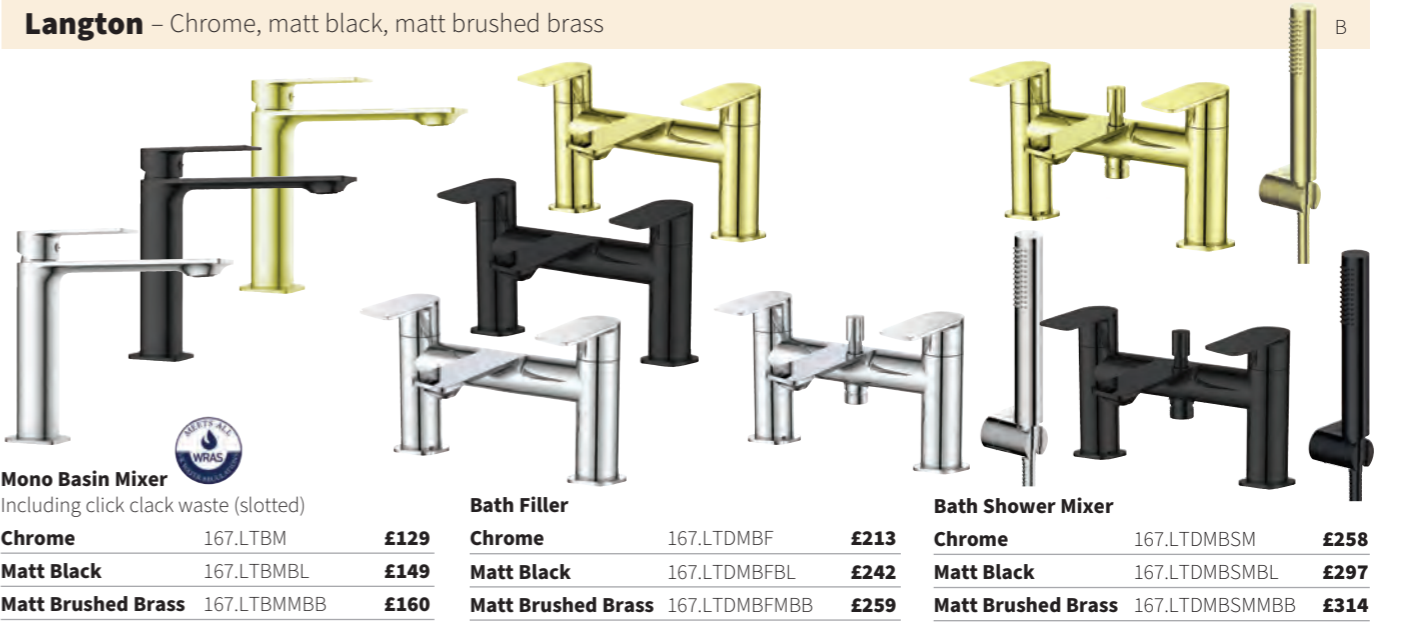

Bath Shower Mixer
Including shower kit

Chrome	167.SHDMBSM	£199
Matt Black	167.SHDMBSMBL	£223
Brushed Brass	167.SHDMBSMBB	£223

Langton – Chrome, matt black, matt brushed brass

Mono Basin Mixer
Including click clack waste (slotted)

Chrome	167.LTBM	£129
Matt Black	167.LTBMBL	£149
Matt Brushed Brass	167.LTBMBB	£160

Bath Filler

Chrome	167.LTDMBF	£213
Matt Black	167.LTDMBFBL	£242
Matt Brushed Brass	167.LTDMBFMBB	£259

Bath Shower Mixer

Chrome	167.LTDMBSM	£258
Matt Black	167.LTDMBSMBL	£297
Matt Brushed Brass	167.LTDMBSMBB	£314