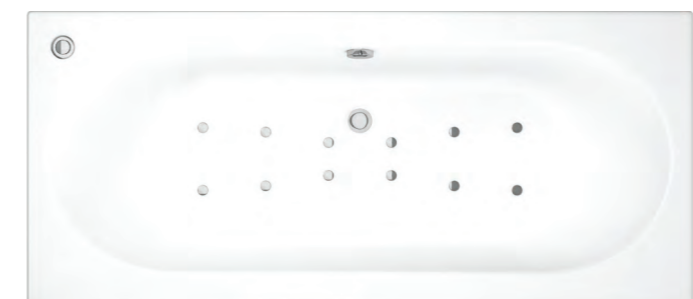

3 12 Jet AirSpa System
12 jet AirSpa system

Chrome	154.XX12	£1,135