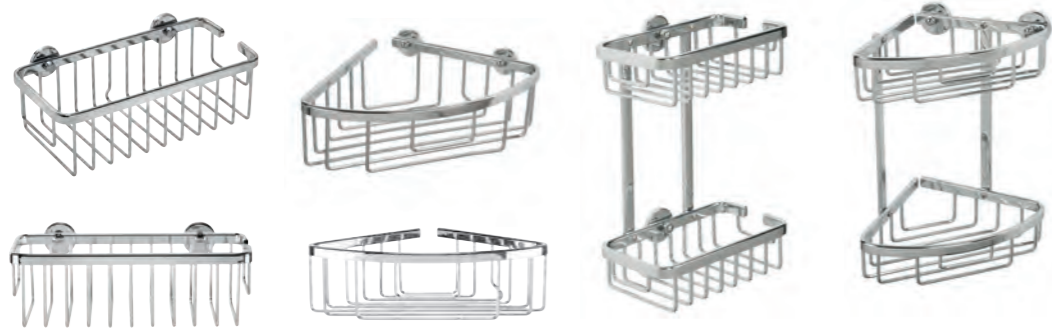

Tumbler Holder
97 x 67.5 x 109mm
103.QM441841 **£41**

Towel Rail
54 x 675 x 72.5mm
103.QM442741 **£59**

Glass Shelf
54 x 617 x 134mm
103.QM441441 **£60**

Accessories

Slimline Aluminium Storage

■ Provides valuable additional storage space ■ Chrome plated aluminium construction ■ Suitable for use within the 'wet' shower area ■ All fixings included ■ Incorporating a high quality chrome finish on aluminium, the rust free wire-ware products are suitable for use within any 'wet' shower area or bathroom and all come with a lifetime guarantee