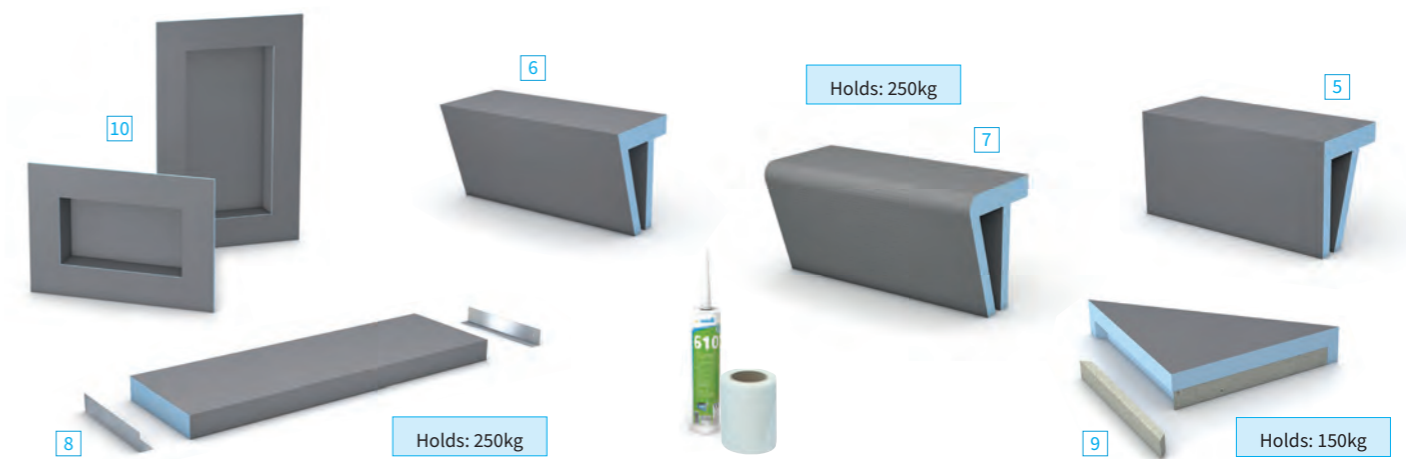

wedi Sanoasa benches - Wellness experience at home				C
Sanoasa Bench 1, straight edge, 900 x 380 x 454mm	5	1	164.SB19	£452
Sanoasa Bench 1, straight edge, 1200 x 380 x 454mm	5	1.5	164.SB112	£532
Sanoasa Bench 2, angled edge, 900 x 380 x 454mm	6	1	164.SB29	£452
Sanoasa Bench 2, angled edge, 1200 x 380 x 454mm	6	1.5	164.SB212	£532
Sanoasa Bench 3, rounded edge, 900 x 380 x 454mm	7	1	164.SB39	£452
Sanoasa Bench 3, rounded edge, 1200 x 380 x 454mm	7	1.5	164.SB312	£532

Shower seats to add after tiling				C
Sanoasa Bench 4, floating seat, 1200 x 380 x 80mm	8	0.6	164.SB412	£329
Sanoasa Corner seat, medium, 600 x 300 x 100mm	9	0.4	164.SCSM	£140
Sanoasa Corner seat, large, 800 x 300 x 100mm	9	0.5	164.CSL	£181

wedi Sanwell Niches - Storage sunken in the wall				C
Sanwell Niche 20/40 - Int. 234 x 434 x 100mm / Ext. 454 x 654 x 112.5mm	10	0.4	164.SN204010	£150
Sanwell Niche 20/40 - Int. 234 x 434 x 70mm / Ext. 454 x 654 x 82.5mm	10	0.4	164.SN204070	£151
Sanwell Niche 30/60 - Int. 334 x 634 x 100mm / Ext. 554 x 854 x 112.5mm	10	0.5	164.SN306010	£166
Sanwell Niche 30/60 - Int. 334 x 634 x 70mm / Ext. 554 x 854 x 82.5mm	10	0.5	164.SN30607	£168

Required accessories				C
wedi 610 adhesive & sealant - 310ml tube required no. of tubes marked in the above listing	X	164.WA	£26	
wedi Self-adhesive reinforcement tape - 25m x 125mm (for reinforcing joints for tiling)		164.WRT	£27	

EASY-TO-FIT
simple solutions save time, stress and labour

SEAL & BOND IN A SINGLE STEP
with wedi 610 adhesive sealant

WIDE RANGE
of modular, interlocking XPS elements

DIRECTLY TILEABLE
without the need for priming