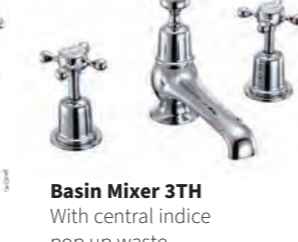

Kensington tap head **KE**

Bridge Basin Mixer 2TH
With high or low central indice and plug & chain
110.CL10 **£450**
Regent 110.CLR10 **£515**

Basin Mixer 3TH
With central indice pop up waste
110.CL12 **£394**
Regent 110.CLR12 **£499**
Thermostatic 110.CL29 **£474**