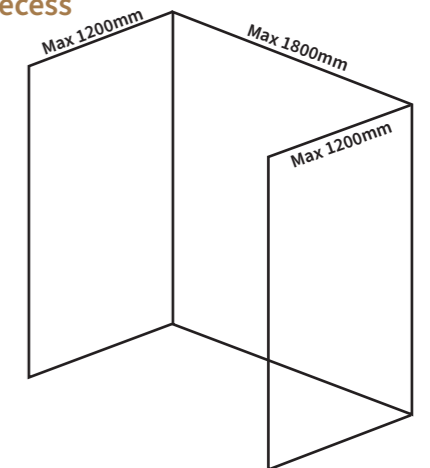

Price Group 1 152.E1 **£1,428**
Price Group 2 152.E2 **£1,739**
Price Group 3 152.E3 **£1,891**

Pack C - Large Corner

For large shower enclosures, wetrooms or baths up to 2400mm

Pack includes:
2 x 1200mm postformed panels
1 x 1200mm tongue & groove panel
3 tubes neutral Complete Adhesive
1 tube colour match Complete Sealant