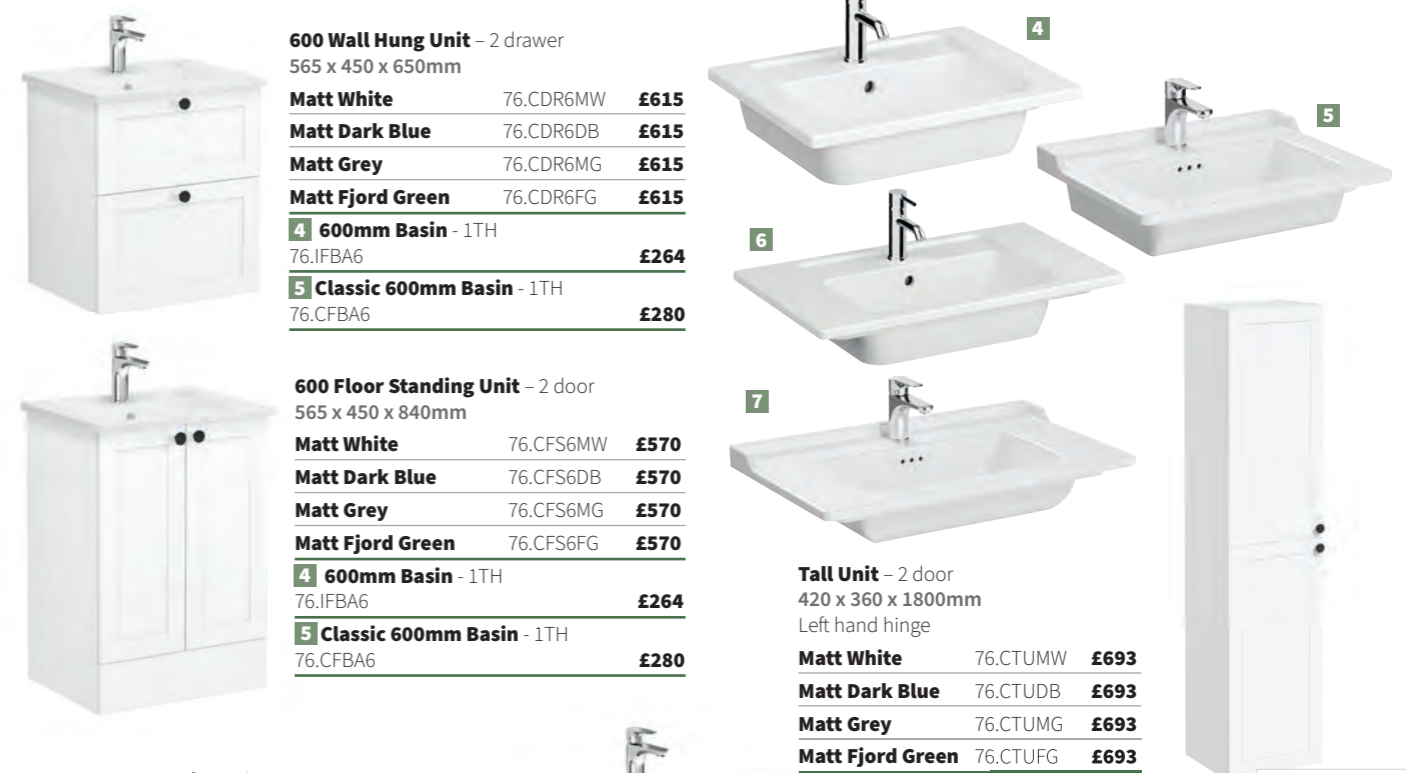

Root Classic - Matt white, matt grey, matt dark blue and matt fjord green Z/B

600 Wall Hung Unit - 2 drawer 565 x 450 x 650mm		
Matt White 76.CDR6MW	£615	
Matt Dark Blue 76.CDR6DB	£615	
Matt Grey 76.CDR6MG	£615	
Matt Fjord Green 76.CDR6FG	£615	
4 600mm Basin - 1TH 76.IFBA6	£264	
5 Classic 600mm Basin - 1TH 76.CFBA6	£280	
600 Floor Standing Unit - 2 door 565 x 450 x 840mm		
Matt White 76.CFS6MW	£570	
Matt Dark Blue 76.CFS6DB	£570	
Matt Grey 76.CFS6MG	£570	
Matt Fjord Green 76.CFS6FG	£570	
4 600mm Basin - 1TH 76.IFBA6	£264	
5 Classic 600mm Basin - 1TH 76.CFBA6	£280	
800 Wall Hung Unit - 2 drawer 765 x 450 x 650mm		
Matt White 76.CDR8MW	£671	
Matt Dark Blue 76.CDR8DB	£671	
Matt Grey 76.CDR8MG	£671	
Matt Fjord Green 76.CDR8FG	£671	
6 800mm Basin - 1TH 76.IFBA8	£318	
7 Classic 800mm Basin - 1TH 76.CFBA8	£336	
Tall Unit - 2 door 420 x 360 x 1800mm Left hand hinge		
Matt White 76.CTUMW	£693	
Matt Dark Blue 76.CTUDB	£693	
Matt Grey 76.CTUMG	£693	
Matt Fjord Green 76.CTUFG	£693	

Matt White
Matt Dark Blue
Matt Grey
Matt Fjord Green

Black handles come as standard
Classic/Groove Handle (optional)
Chrome single 76.CGHC **£15**
White single 76.CGHW **£15**