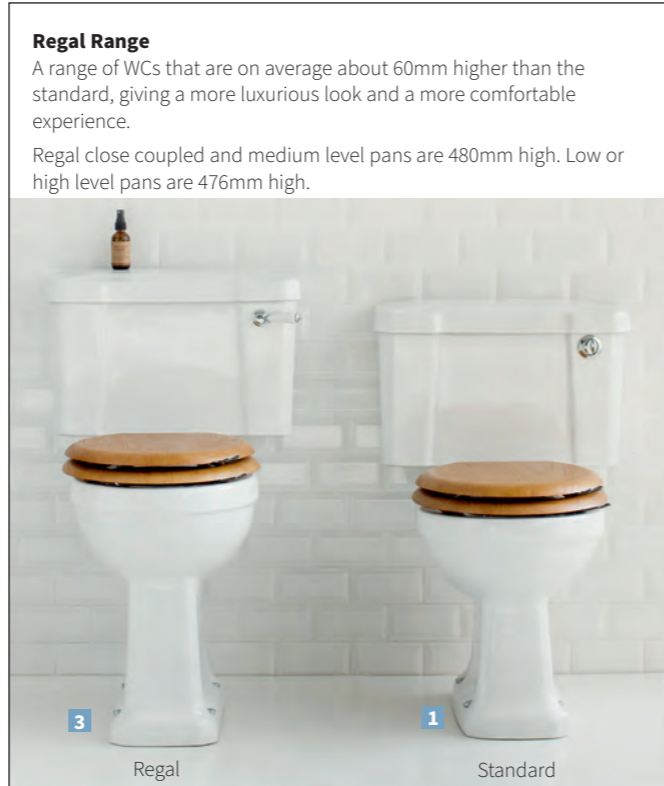

Close Coupled WCs – Back entry filling C/G/B