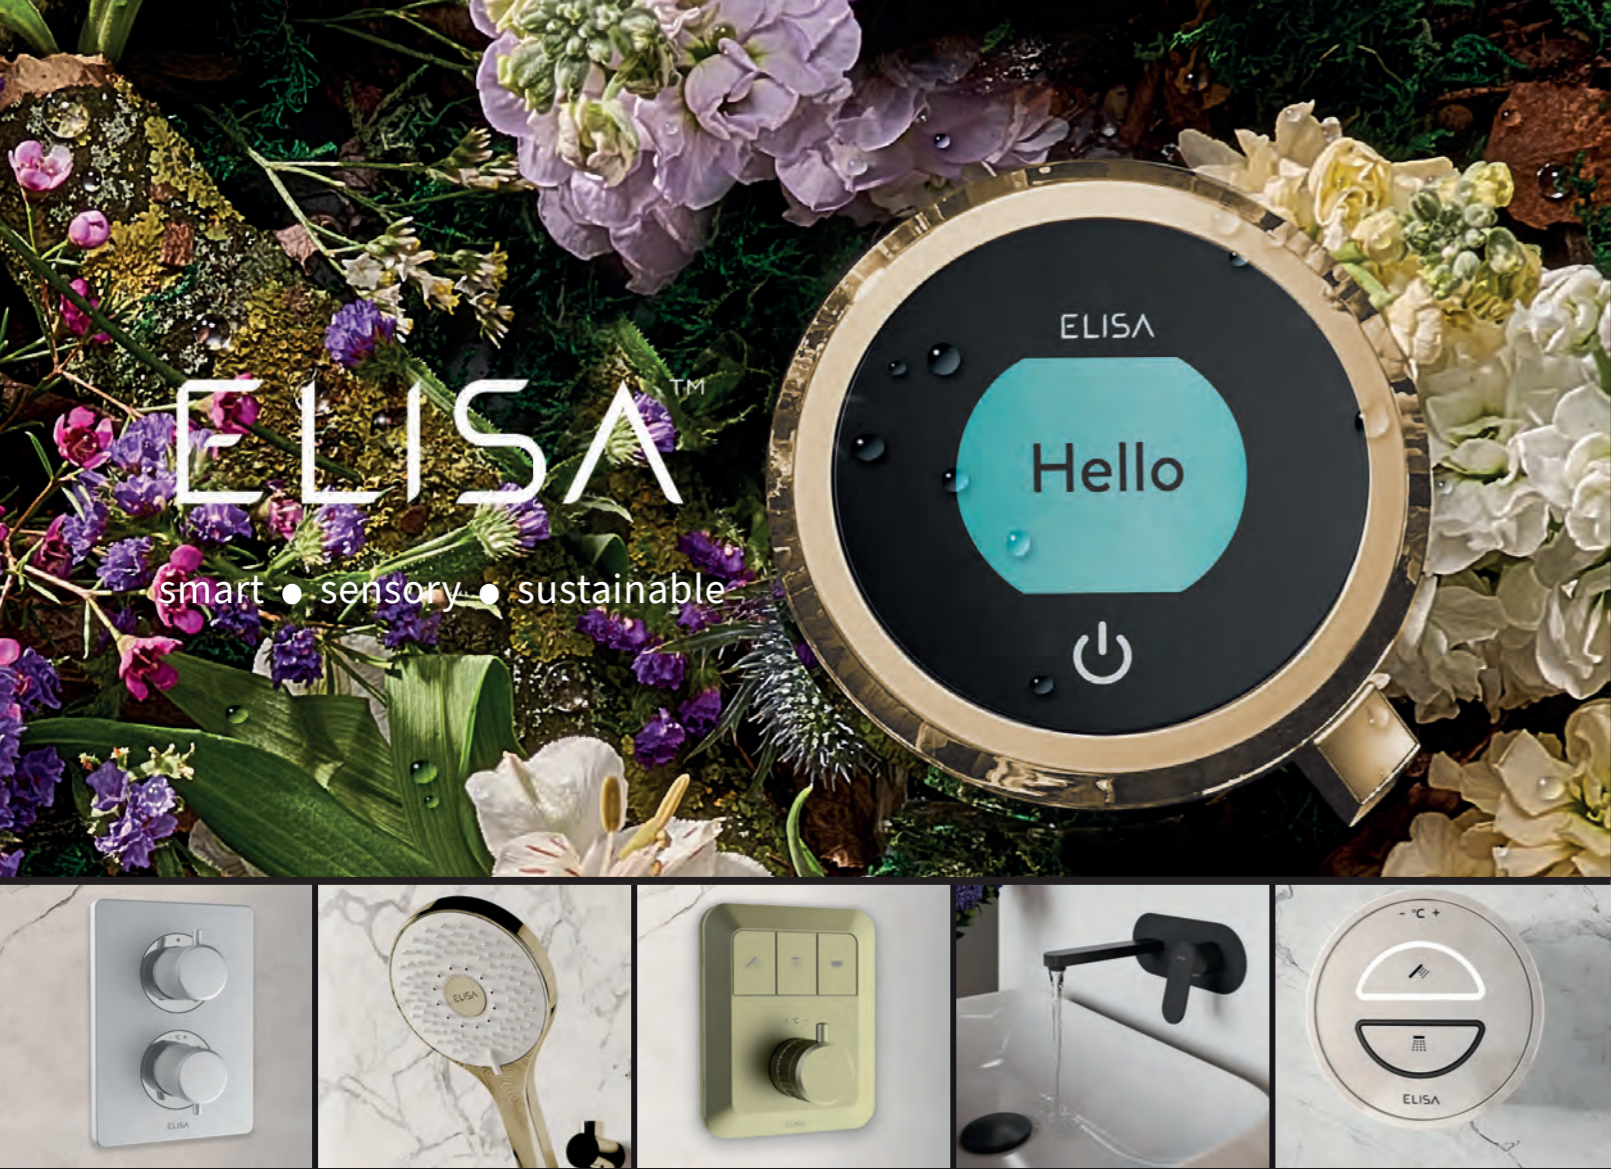

* For rooms larger than 16m², tackifier is required.

ELISA™

Intuition™

Smart concealed shower sets – Chrome, brushed brass and matt black L/C

- Auto 'wake up' when you approach the controller ■ Includes wired remote control
- Wifi, Mobile App, Google Home and Amazon Alexa enabled to allow you to control your shower remotely
- Timer feature allows you to set your shower duration ■ 5 Year parts and labour guarantee