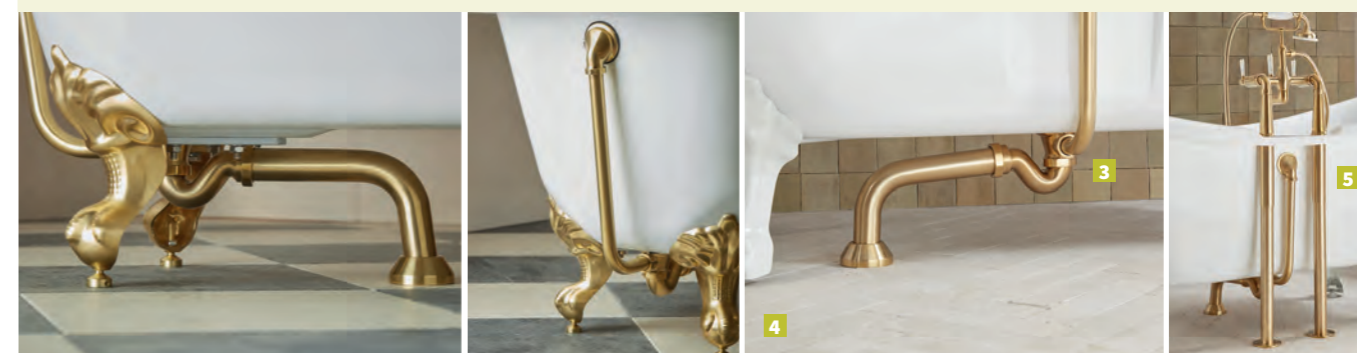

Accessories

Exposed Overflow Kits

1 Click Clack Waste Chrome

06.DC17020 £225

Brushed Brass
06.DC17021 £360

2 Plug and Chain Chrome

06.DC17022 £165

Brushed Brass
06.DC17023 £264

3 P Trap Chrome

06.DC17024 £65

Brushed Brass
06.DC17025 £95

4 Exposed Drain Pipes Chrome

06.DC17026 £115

Brushed Brass
06.DC17027 £210

5 Shrouds

Chrome
06.DC17028 £240

Brushed Brass
06.DC17029 £360

Standpipes

Chrome
06.TLD21 £285

Brushed Brass
06.TLD2104 £360

Bath Feet

Cast from robust aluminium and expertly finished, Tavistock bath feet are inspired by the original Regency lion paw design and are designed to be paired with their traditional baths. Available in three finishes to suit any scheme.

- The overflow and waste is universal and compatible with all traditional tubs
- The pipe can be cut down to suit all Tavistock traditional bath tub models.
- One pack of feet contains four feet and all fixings required
- The feet are universal and work on all traditional tub options
- Feet are supplied with floor fixings to secure the bath tub in position and have a height adjustable levelling feature

All retail prices include VAT

All retail prices include VAT

Measurements
W x D x H

For Tavistock traditional taps,
see page 454