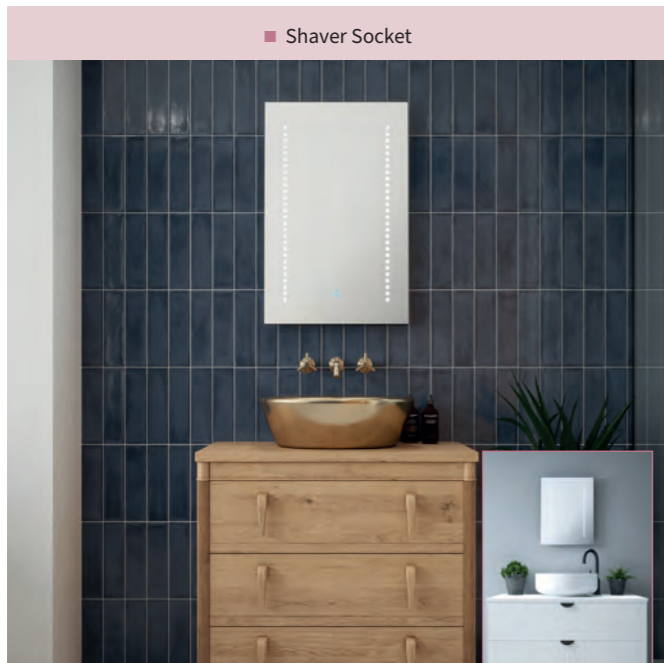

04.SY9009

£297

■ Shaver Socket

Hera & Ares Tunable Mirror

■ Tunable white (warm/natural/cool white) ■ Shaver socket ■ Hera 500mm (w) x 700mm (h) ■ Ares 390mm (w) x 500mm (h) ■ IP44 Rated ■ Multi LED points ■ Touch sensor x 1 ■ Dimmable ■ Demister ■ 240V power supply ■ 900mm cable length ■ 5-year guarantee