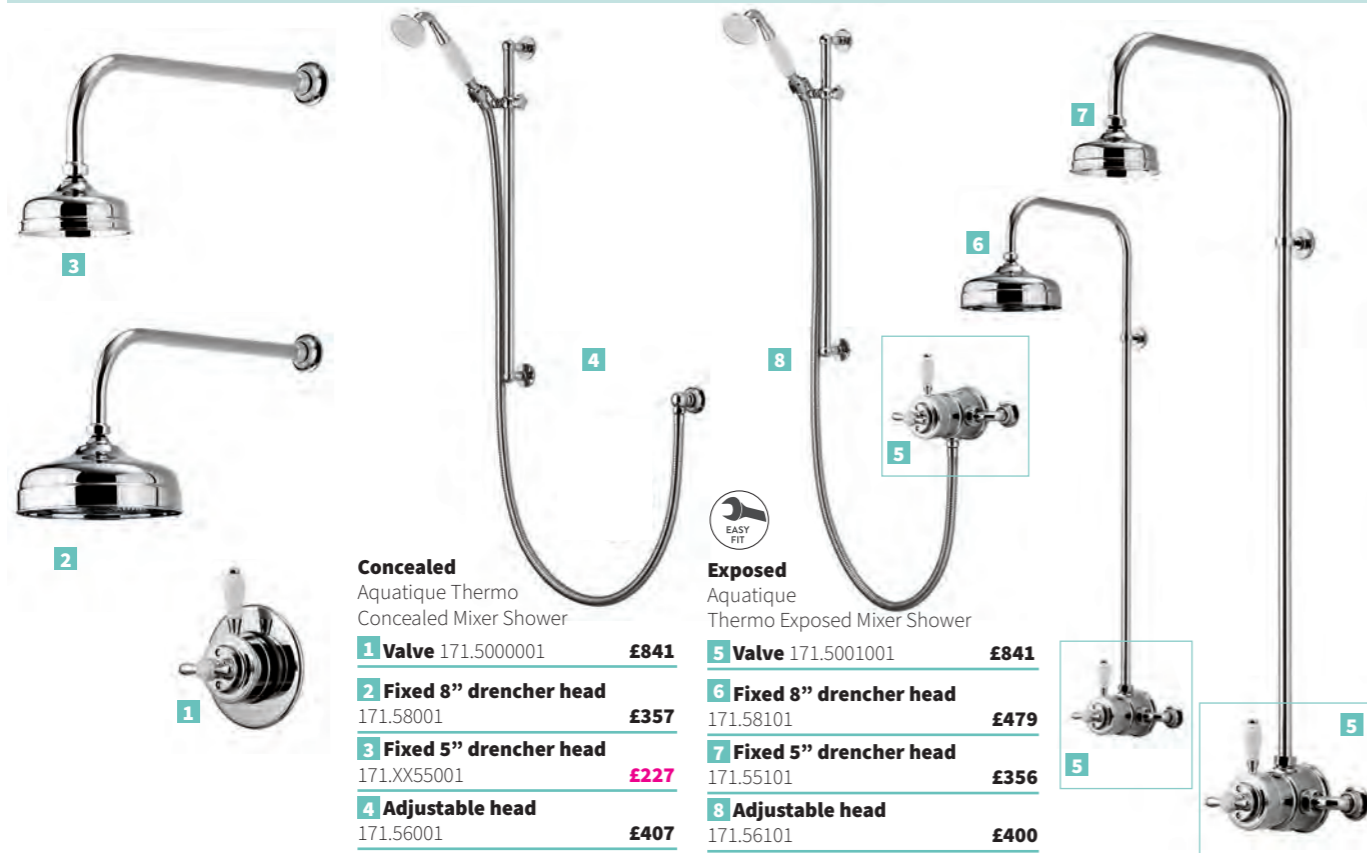

Aquatique Thermo – Chrome (gold available by special order)

C

Classic styling meets sensational showering and the timeless luxury of solid brass valves and shower heads. Aquatique is a stunning addition to any bathroom

- Luxury brass shower valve
- Wide range of head in chrome (gold finish available by special order)
- Unique bi-metallic thermostatic technology for precise and reliable performance
- Automatic cut-off should hot or cold water fail
- Separate on/off and temperature control

Concealed Aquatique Thermo Concealed Mixer Shower	Exposed Aquatique Thermo Exposed Mixer Shower
1 Valve 171.5000001 £841	5 Valve 171.5001001 £841
2 Fixed 8" drencher head 171.58001 £357	6 Fixed 8" drencher head 171.58101 £479
3 Fixed 5" drencher head 171.XX55001 £227	7 Fixed 5" drencher head 171.55101 £356
4 Adjustable head 171.56001 £407	8 Adjustable head 171.56101 £400

£ Special order item

For Aqualisa brassware see page 438

All retail prices include VAT

AQUALISA®