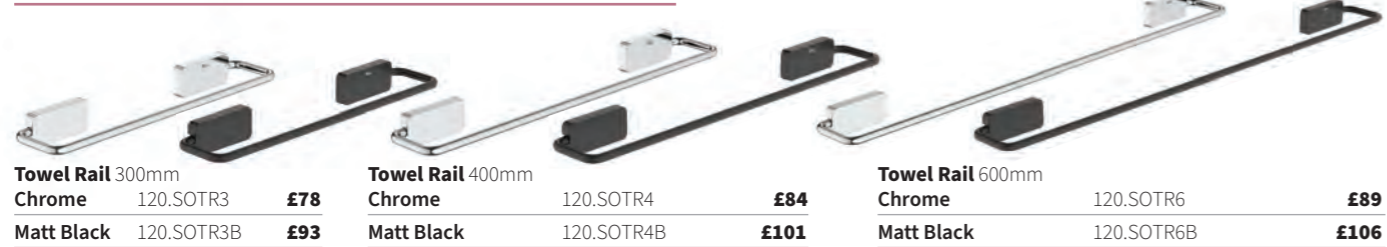

Towel Rail 300mm			
Chrome	120.SOTR3	£78	
Matt Black	120.SOTR3B	£93	
Towel Rail 400mm			
Chrome	120.SOTR4	£84	
Matt Black	120.SOTR4B	£101	
Towel Rail 600mm			
Chrome	120.SOTR6	£89	
Matt Black	120.SOTR6B	£106	

Measurements W x D x H All retail prices include VAT