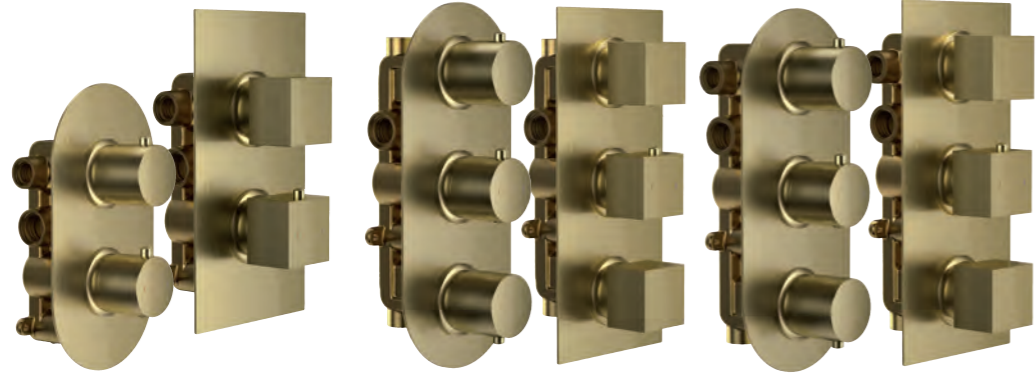

Matt brushed brass

Bewl Round/Bedgebury Square Thermostatic Shower Valves

B

- Anti Calc Thermostatic Cartridge ■ WRAS approved product ■ Min 0.2 bar to 6 bar ■ Horizontal or vertical installation
- High quality matt brushed brass finish ■ Stainless steel wall plate with zinc alloy handles

Double Outlet, Two Controls Concealed Thermostatic Valve

Round	167.BW2TSVMBB	£359
Square	167.BB2TSVMBB	£359

Double Outlet, Three Controls Concealed Thermostatic Valve

Round	167.BW3TSVMBB	£416
Square	167.BB3TSVMBB	£416

Triple Outlet, Three Controls Concealed Thermostatic Valve

Round	167.BW33TSVMBB	£441
Square	167.BB33TSVMBB	£441

Showers

Brushed brass

Bewl Round/Bedgebury Square Thermostatic Shower Valves

B

- Anti Calc Thermostatic Cartridge ■ WRAS approved product ■ Min 0.2 bar to 6 bar ■ Horizontal or vertical installation
- High quality brushed brass finish ■ Stainless steel wall plate with zinc alloy handles