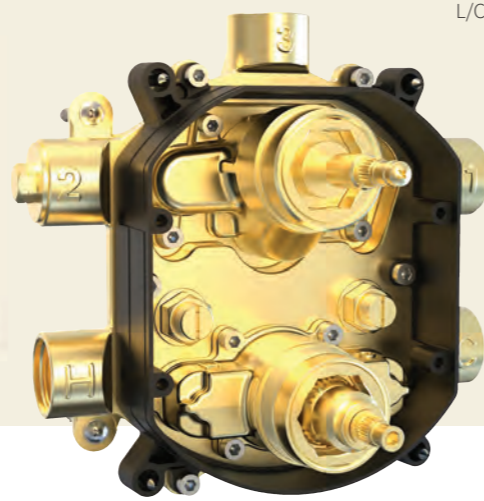

15
YEAR
GUARANTEE

L/C

Emilie™

Push button shower is available in dual and triple outlet
Includes flow control and temperature override button

Push Button Concealed Mixer Valve with 2 Outlets

● 171.PB002BB	£766
● 171.PB002MB	£734
● 171.PB002CH	£638