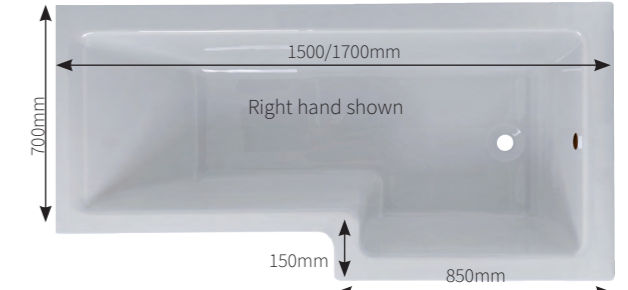

Contemporary baths

TrojanCast: Our Intensive Reinforcement

Trojan built a complete new factory to manufacture TrojanCast products.

Separate from all other production areas, the dedicated factory has been equipped with the latest technologies and is run by a team of specialist personnel who take pride in each and every TrojanCast bath they produce.

Quality means everything

At each stage of production each individual bath is checked to ensure it reaches our high standards. Each individual employee that checks the bath stamps a label acknowledging they have fulfilled their job requirement. This ensures that the bath manufactured meets our quality criteria. This check label is placed on the back of the bath and remains with it through to delivery and installation.

Adding value at every stage

As well as the natural benefits of acrylic and the intensive reinforcement of the TrojanCast process, all TrojanCast baths come with our luxury fittings pack.

The guarantee on a TrojanCast bath increases from our standard 25 years to 30 years, giving you extra peace of mind.

Substantial reinforcement

Insulating properties

Peace of mind

Made in England

Guaranteed

Canaletto – No tap holes

Price reduction

B

Canaletto Single Ended Bath

		Standard	TrojanCast
1700 x 700mm	21.C17SE	£265	£505
1700 x 750mm	21.C175SE	£340	£620
1800 x 800mm	21.C18SE	£450	£775

Canaletto Double Ended Bath

		Standard	TrojanCast
1700 x 700mm	21.C17DE	£325	£600
1700 x 750mm	21.C175DE	£370	£650
1700 x 800mm	21.C178DE	£430	£690

Shower baths

Cube – No tap holes

Price reduction

B