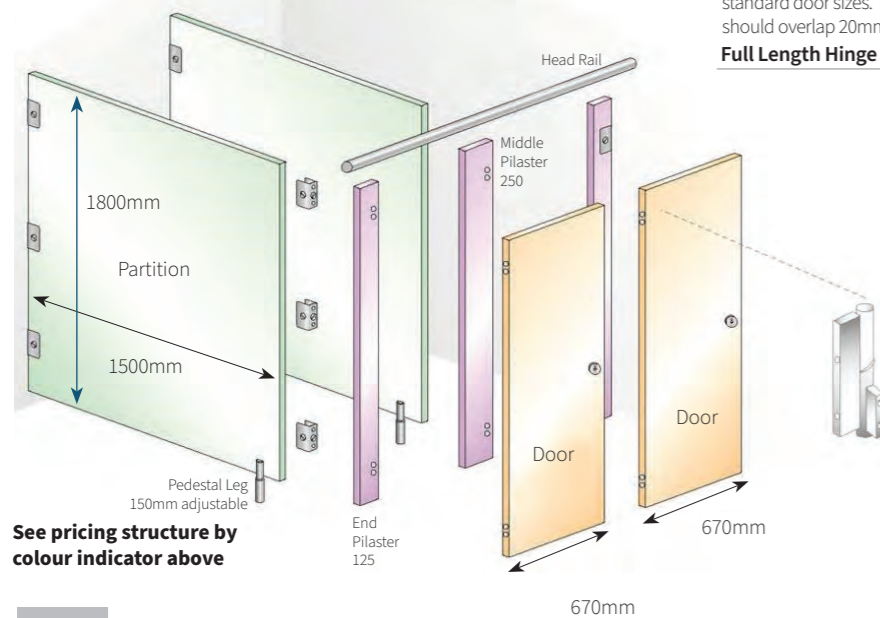

MFC Code/Price	Impact Code/Price
CP Partition 1 x (1800 x 1500 x 18mm) MR-MFC partition CP 37 kg*	132.CP £454	132.XXCPC £1,018
CP partition: Ironmongery pack 3 x B3 channel brackets, 1 x adjustable round foot nickel finish	132.CPIP £124	132.XXCPIP £133
CD Door 1 x (1800 x 670 x 18mm) MR-MFC door CD 17 kg*	132.CD £276	132.XXCDC £516
CD Door: Ironmongery pack 1 x indicator lock bolt, 1 x pair H3 hinges, 1 x hat and coat hook	132.CDIP £307	132.XXCDIP £282
CPIL-85 Pilaster 1 x (1800 x 85 x 18mm) MR-MFC Pilaster CPIL 85 4 kg*	132.XXCPIL8 £139	132.XXCPILC8 £151
CPIL-125 Pilaster 1 x (1800 x 125 x 18mm) MR-MFC Pilaster CPIL 125 4 kg*	132.CPIL1 £145	132.XXCPILC1 £174
CPIL-190 Pilaster 1 x (1800 x 190 x 18mm) MR-MFC Pilaster CPIL 190 7 kg*	132.XXCPIL19 £162	132.XXCPILC19 £215
CPIL-250 Pilaster 1 x (1800 x 250 x 18mm) MR-MFC Pilaster CPIL 250 7 kg*	132.CPIL2 £176	132.XXCPILC2 £253
CPIL-400 Pilaster 1 x (1800 x 400 x 18mm) MR-MFC Pilaster CPIL 400 7 kg*	132.XXCPIL4 £208	132.XXCPILC4 £344
CPIL: Ironmongery pack 3 x B3 Channel Brackets	132.CPILIP £37	132.XXCPILCIP £46
CH Headrail 1 x 3000mm incl. 2 x end caps	132.CHRN £181	
WP1 IPS Panel 1 x (2250 x 670 x 18mm) MR-MFC IPS panel WP1 21 kg*	132.XXWP1 £457	
Pack of Keku Clips	Lift on/off 132.KKCL £14 Push on/off 132.KKCP £14	
SG1 Black shadow gap pack 3 x (2800 x 150 x 18mm) MR - MFC Black shadow gap pack SG1 17 kg*	132.XXSG1 £226	

*All weights are approximate