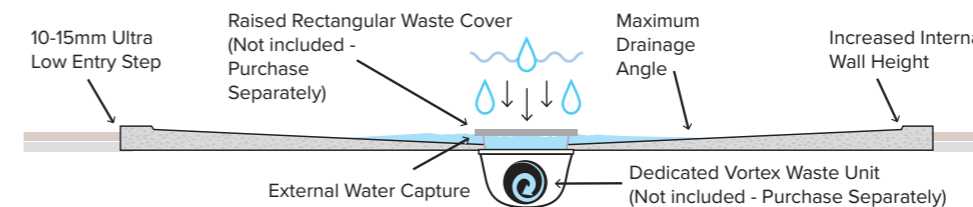

All retail prices include VAT

The Elementary Anti-Slip is a unique, market leading shower tray.

Whereas many anti-slip products need their surfaces to be re-applied regularly, the TM25 Elementary Anti-Slip surface offers a permanent lifetime guarantee. The patent protected surface also provides almost twice the industry standard of slip resistance.

Easy to clean, preventing build-up of soap and limescale. This helps ensure the tray retains its anti-slip qualities over a lifetime.

Elementary permanent anti-slip	B	
size (mm)	Code	Leg pack £
SQUARE		
700 x 700	118.DAS70T	A £218
760 x 760	118.DAS76T	A £220
800 x 800	118.DAS80T	A £229
900 x 900	118.DAS90T	A £241
1000 x 1000	118.DAS10	B £330
Rectangle		
900 x 760	118.DAS976	A £246
900 x 800	118.DAS98	A £248
1000 x 800	118.DAS18T	B £258
1000 x 900	118.DAS19	B £270
1100 x 800	118.DAS118	B £271
1100 x 900	118.DAS119	B £274
1200 x 700	118.DAS127	B £283
1200 x 760	118.DAS126	B £276
1200 x 800	118.DAS128T	B £277
1200 x 900	118.DAS129T	B £287
1400 x 800	118.DAS148T	C £456
1400 x 900	118.DAS149T	C £462
1500 x 800	118.DAS158T	C £460
1600 x 800	118.DAS168T	C £478
1600 x 900	118.DAS169T	C £483
1700 x 700	118.DAS177T	C £535
1700 x 800	118.DAS178T	C £538
1700 x 900	118.DAS179T	C £567
Quadrant		
800 x 800	118.DASQ8T	D £229
900 x 900	118.DASQ9T	D £241
1000 x 1000	118.DASQ10	E £330
1100 x 800	118.DASQ118	E £320
1200 x 800	118.DASQ128	E £341
1200 x 900	118.DASQ129	E £347
90mm Waste & Cover		
Waste & Stainless Steel Cover	118.WD90	£50
White (cover only)	118.D25WCW	£28
Black (cover only)	118.D25WCB	£28

New specifications Leg & panel kits

Kit	Leg No.	Code	£
Kit A	5	118.DLPA	£107
Kit B	7	118.DLPB	£126
Kit C	8	118.DLPC	£139
Kit D	5	118.DLPD	£138
Kit E	6	118.DLPE	£152