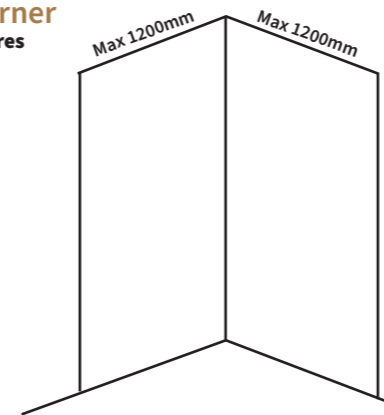

Price Group 1 152.A1 **£823**
Price Group 2 152.A2 **£1,005**
Price Group 3 152.A3 **£1,089**

Pack D - Small Recess

For small shower enclosures up to 1200mm

Pack includes:
2 x 1200mm postformed panels
1 x 1200mm tongue & groove panel
3 tubes neutral Complete Adhesive
1 tube colour match Complete Sealant