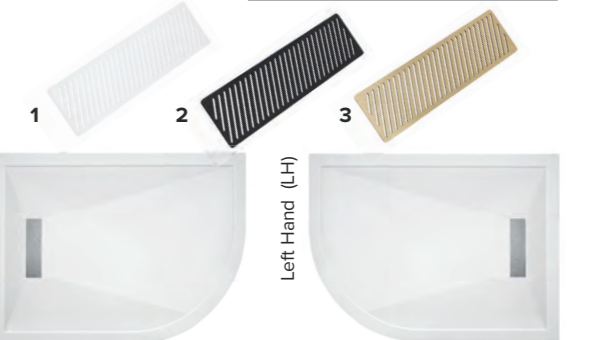

Left Hand (LH)

size	Linear	B
Size (mm)	CODE	£
Square		
900 x 900	118.L90	£362
1000 x 1000	118.L10	£529
Rectangle		
900 x 800	118.L98	£353
1000 x 760	118.L176	£367
1000 x 800	118.L18	£368
1000 x 900	118.L19	£426
1100 x 760	118.L1176	£415
1100 x 800	118.L118	£388
1100 x 900	118.L119	£392
1200 x 700	118.L127	£395
1200 x 760	118.L1276	£395
1200 x 800	118.L128	£406
1200 x 900	118.L129	£421
1400 x 760	118.L1476	£585
1400 x 800	118.L148	£596
1400 x 900	118.L149	£604
1500 x 760	118.L1576	£595
1500 x 800	118.L158	£601
1500 x 900	118.L159	£610
1600 x 760	118.L1676	£621
1600 x 800	118.L168	£625
1600 x 900	118.L169	£632
1700 x 700	118.L177	£643
1700 x 760	118.L1776	£646
1700 x 800	118.L178	£650
1700 x 900	118.L179	£664
1800 x 800	118.L188	£736
1800 x 900	118.L189	£749
Quadrant		
800 x 800	118.LQ80	£361
900 x 900	118.LQ90	£362
1000 x 1000	118.LQ10	£525
1000 x 800	118.LQ108*	£486
1200 x 800	118.LQ128*	£514
1200 x 900	118.LQ129	£566

Optional Waste Covers (Stainless Steel cover included)

White (1)	118.L25WCW	£63
Black (2)	118.L25WCBL	£63
Brass (3)	118.L25WCBR	£99

Right Hand (RH)