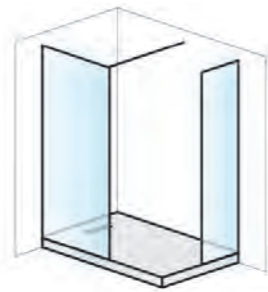

Corner

- 1 x Glass Panel
- 1 x Glass Panel (up to 500mm max.)
- 1 x Wall Profile
- 2 x Bracing Bars (Wall or Ceiling)