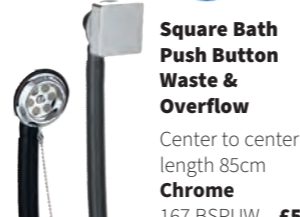

Chrome	01.LWA9	£46
Brushed Brass	01.LWA9BB	£96
Black	01.LWA9B	£85

Wastes

Square Bath Push Button Waste & Overflow
Center to center length 85cm
Chrome
167.BSPUW £54

Bath Retainer Waste with Plug & Chain

Center to center 90cm
Chrome 167.BRWPC £23