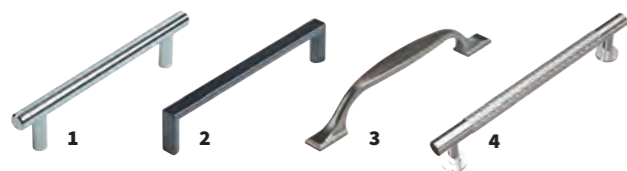

Lansdown Handle Upgrades - Units are supplied with standard chrome handles, upgrade with the options below c

1 Adela Handle 06.TFHADEC	Chrome	168mm	£8
2 Lucia Handle 06.TFHLUC128B	Black	135mm	£18
2 Lucia Handle 06.TFHLUC128C	Chrome	135mm	£18
2 Lucia Handle 06.TFHLUC128A	Brushed Brass	135mm	£18
3 Cecily Handle 06.TFHCECC	Chrome	170mm	£23
4 Quinn Handle 06.QUIH.160.C	Chrome	160mm	£38