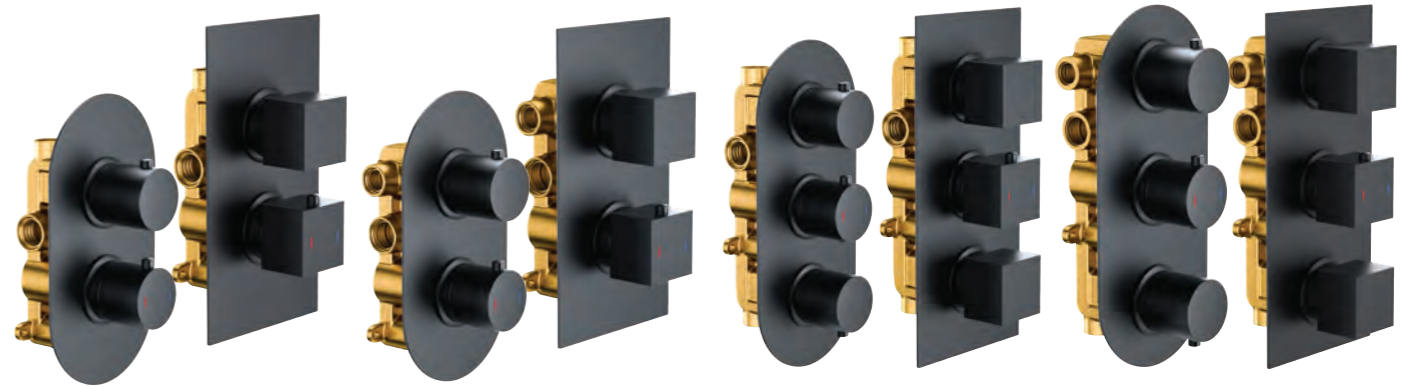

Single Outlet, Two Controls Concealed Thermostatic Valve
Round 167.BW1TSVBL **£284**
Square 167.BB1TSVBL **£284**

Double Outlet, Two Controls Concealed Thermostatic Valve
Round 167.BW2TSVBL **£321**
Square 167.BB2TSVBL **£321**

Double Outlet, Three Controls Concealed Thermostatic Valve
Round 167.BW3TSVBL **£393**
Square 167.BB3TSVBL **£393**

Triple Outlet, Three Controls Concealed Thermostatic Valve
Round 167.BW33TSVBL **£393**
Square 167.BB33TSVBL **£393**