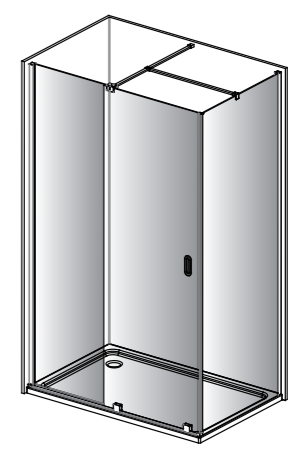

1 Glass panels
2 1 x Sliding door pack 4 1 x Side panel
5 1 x Side panel fixing pack

1 Choose your glass panel combination

Size	Code	Description	Fixed Glass + Sliding Door in	Adjustment Recess	Access	Price	Weight
1000mm	174.EVO10GP	Combined Wetroom	500mm Fixed Glass + 600mm sliding door	970 - 990	375	£432	51kg
1100mm	174.EVO11GP	Combined Wetroom	600mm Fixed Glass + 600mm sliding door	1070 - 1090	475	£444	62kg
1200mm	174.EVO12GP	Combined Wetroom	600mm Fixed Glass + 700mm sliding door	1170 - 1190	475	£452	62kg
1300mm	174.EVO13GP	Combined Wetroom	700mm Fixed Glass + 700mm sliding door	1270 - 1290	575	£460	62kg
1400mm	174.EVO14GP	Combined Wetroom	700mm Fixed Glass + 800mm sliding door	1370 - 1390	575	£501	66kg
1500mm	174.EVO15GP	Combined Wetroom	800mm Fixed Glass + 800mm sliding door	1470 - 1490	675	£542	70kg
1600mm	174.EVO16GP	Combined Wetroom	800mm Fixed Glass + 900mm sliding door	1570 - 1590	675	£562	75kg
1700mm	174.EVO17GP	Combined Wetroom	900mm Fixed Glass + 900mm sliding door	1670 - 1690	775	£582	80kg
1800mm	174.EVO18GP	Combined Wetroom	900mm Fixed Glass + 1000mm sliding door	1770 - 1790	775	£586	85kg
1900mm	174.EVO19GP	Combined Wetroom	1000mm Fixed Glass + 1000mm sliding door	1870 - 1890	875	£590	90kg
2000mm	174.EVO20GP	Combined Wetroom	1000mm Fixed Glass + 1100mm sliding door	1970 - 1990	875	£607	93kg

2 Choose your Sliding Door Pack

Includes wall profile, bracing bar, T piece, handle, bottom rail (2000mm) and fixings

Silver	174.EVO8MP1	£330
Matt Black	174.EVO8MP1BLK	£356
Brushed Brass	174.EVO8MP1BRS	£422

3 Metal Closing Profile - For Recess Installation

Clear	174.EVO8MP2	£73
Matt Black	174.EVO8MP2BLK	£78
Brushed Brass	174.EVO8MP2BRS	£84

4 Side Panels – Clear glass only

700mm	174.EVO8SG700	£180
760mm	174.EVO8SG760	£192
800mm	174.EVO8SG800	£216
900mm	174.EVO8SG900	£222

5 Side Panel Fixing Pack

Includes wall profile, clamp and closing magnetic seal

Chrome	174.EVO8MP3	£211
Matt Black	174.EVO8MP3BLK	£236
Brushed Brass	174.EVO8MP3BRS	£295