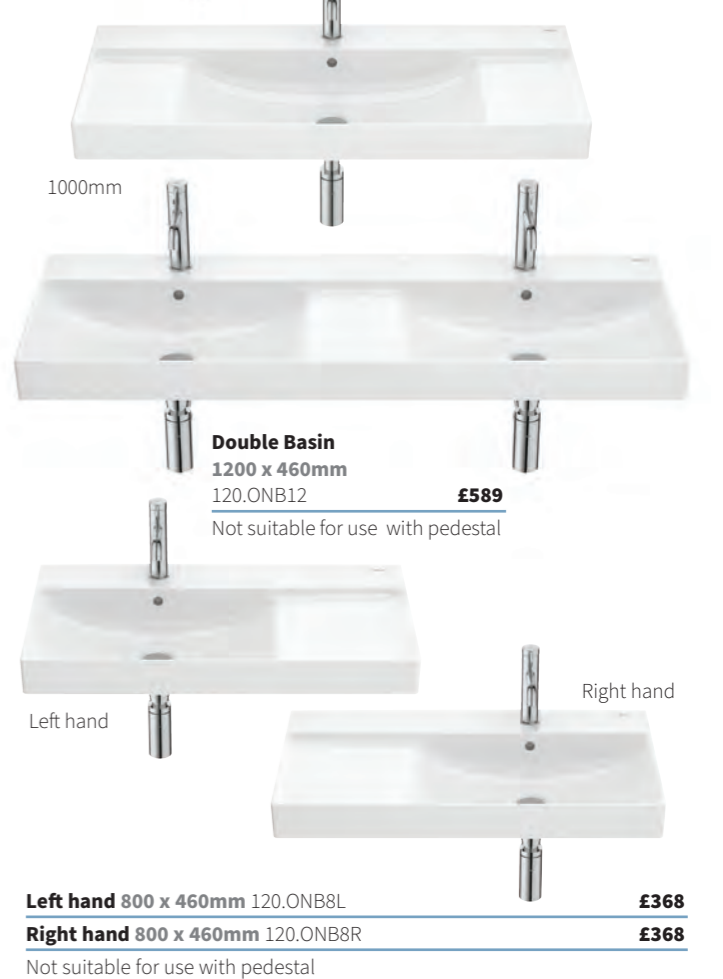

Roca

Band B

Ona Basins - Gloss white

Z/B/D

Standard

550 x 460mm 120.ONB55	£265
600 x 460mm 120.ONB6	£286
1000 x 460mm 120.ONB1	£393
Pedestal 120.TGP	£119
Semi-Pedestal 120.TGSP5	£149

550mm	
1000mm	
Double Basin 1200 x 460mm 120.ONB12	£589
Not suitable for use with pedestal	
Left hand 800 x 460mm 120.ONB8L	£368
Right hand 800 x 460mm 120.ONB8R	£368
Not suitable for use with pedestal	

Ona Collection - Gloss white

Z/B/D

Versatility is key with the Ona Collection. Slim basins feature a more subtle yet durable design with taps that are quite something: a cylindrical and slender body and a flat rectangular handle, in perfect harmony with the shape of the spout, see page 446. In addition, the hidden fixations of the WC allow for a clean and minimal look at any moment. Details that change everything inside your bathroom: Rimless toilets are free of angles or nooks to ensure more accessible and efficient cleaning. Roca's touchless technology, employed in flushing, taps and soap dispensers, function without direct contact for extra peace of mind.