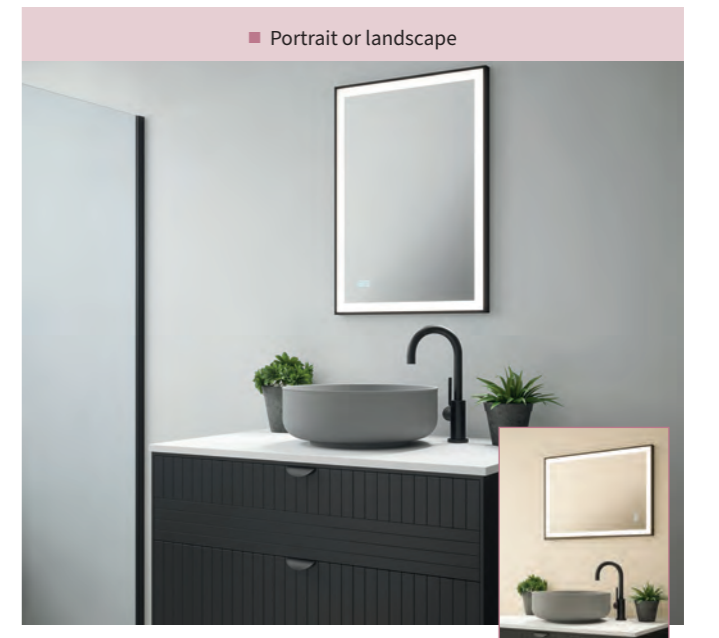

Langley Tunable Mirror
■ Tunable white (warm/natural/cool white) ■ 500mm (W) x 700mm ■ Can be mounted portrait or landscape ■ IP44 Rated ■ Diffused border ■ Touch sensor x 2 ■ Dimmable ■ Demister ■ Black trim ■ 240V power supply
■ 900mm cable length ■ 5-year guarantee

04.SY9033 **£355**

All retail prices include VAT