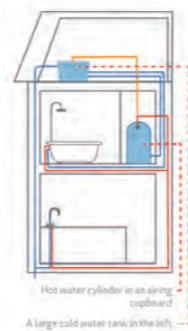

Choosing the right Product

Gravity-fed systems

Salamander Pumps GravityBooster range provides a solution to poor water performance in gravity-fed systems. Choosing the right product for the system is vital to ensure the longevity and smooth running of the pump.

Identified by a cold-water storage tank in the loft and a hot water cylinder stored in the airing cupboard, gravity-fed systems are renowned for poor water pressure and flow. The image on the right shows a typical gravity-fed system.

Follow the guide below to find the right pump from our GravityBooster range, shown on the next page, or use our product selector by scanning the QR code -

Twin or single?		
Twin	Single	
Twin pumps have two impellers, so can boost for hot water and one for cold water.	Single pumps only have one impeller which can be used to boost either the hot or cold water.	
Positive or negative head?		
Positive head if:	Negative head if:	
- Showers are already getting 2 litres of water in 30 seconds AND - Individual hot or cold taps are already getting 1 litre of water in 30 seconds	- You cannot get the flow rates required for a positive head pump or if you're unsure	
What do you want to boost?		
One outlet (such as a hot or cold tap)	Shower only	Shower, taps, bathroom or whole house
If only one outlet needs to be boosted then TapBoost offers a solution. View TapBoost on page 415.	All our pumps will boost the shower. If using a single pump to boost the shower, choose a negative (universal) head pump.	Choose from our CT Bathroom, CT Force or Right Pump ranges.
What bar rating do you need?		
1.5 bar	2.0 bar	3.0 bar

Ora - Shower pumps

- Twin pumps for a single thermostatic shower
- Suitable for positive head, gravity-fed systems
- 1 year warranty