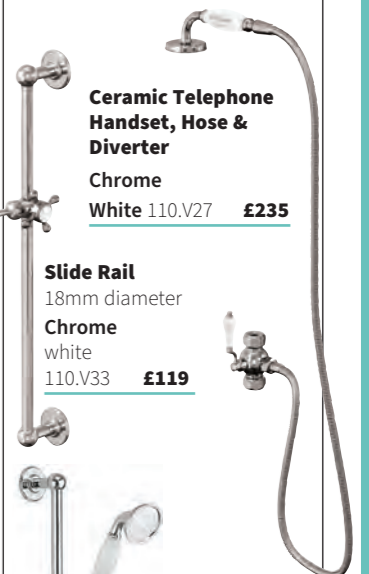

6" Shower Head
110.BF3S6 **£1,780**

9" Shower Head
110.BF3S9 **£1,870**

12" Shower Head
110.BF3S12 **£1,924**

Traditional exposed

Showers

Extras C/G/B

Ceramic Telephone Handset, Hose & Diverter
Chrome
White 110.V27 £235