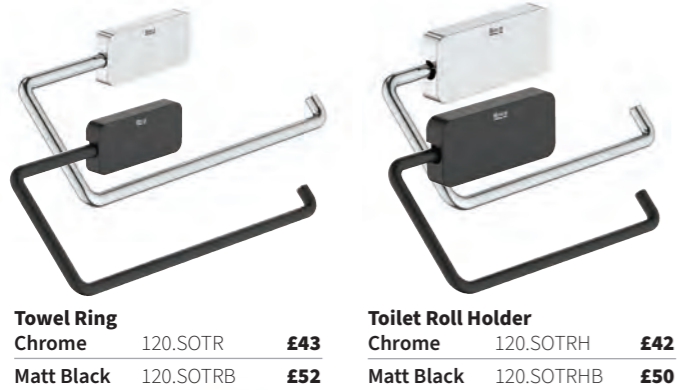

Towel Ring			
Chrome	120.SOTR	£43	
Matt Black	120.SOTRB	£52	
Toilet Roll Holder			
Chrome	120.SOTRH	£42	
Matt Black	120.SOTRHB	£50