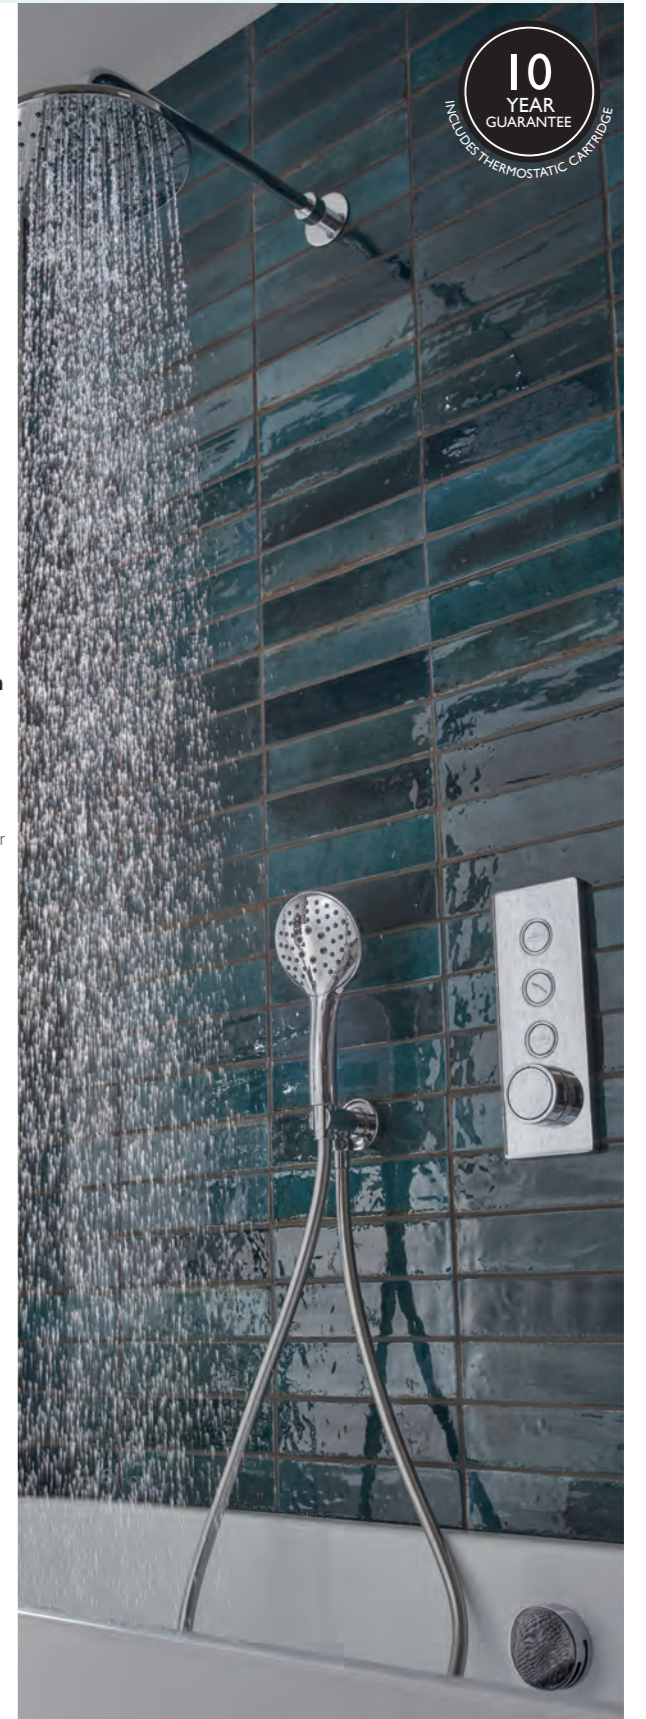

Axiom – Push Button Shower Systems - chrome and black

B

Axiom combines a sleek, concealed design with ergonomic push-button control that provides instant on-off activation. A central dial provides precise temperature control, while the thermostatic valve prevents scalding to ensure a safe shower for the whole family.

Axiom Single Function Shower System with Smartflow Bath Filler

- Separate flow and temperature controls including on/off button
- Anti-Scald thermostatic control for safe showering
- Smartflow bath overflow filler
- Minimum recommended pressure 1bar

Chrome 06.SAX2341 **£670**

Axiom Single Function Shower System with Overhead Shower

- Separate flow and temperature controls including on/off button
- 225mm overhead shower
- Anti-Scald thermostatic control for safe showering
- Minimum recommended pressure 1bar

Chrome 06.SAX2377 **£670**

Axiom Single Function Shower System with Riser Kit

- Separate flow and temperature controls including on/off button
- 110mm 3 function push button control shower handset
- Anti-Scald thermostatic control for safe showering
- Adjustable riser rail brackets to suit existing wall fixings
- Minimum recommended pressure 0.5bar

Chrome 06.SAX2316 **£745**

Axiom Dual Function Shower System with Riser Kit & Overhead Shower

- Separate flow and temperature controls including on/off button
- 225mm overhead shower (chrome SAX2516)
- 250mm stainless steel overhead shower (black SAX2762)
- 110mm 3 function push button control shower handset
- Anti-Scald thermostatic control for safe showering
- Adjustable riser rail brackets to suit existing wall fixings
- Includes easy fix brass shower arm and elbow
- Minimum recommended pressure 1bar

Chrome 06.SAX2516 **£1,020**
Black 06.SAX2762 **£1,080**