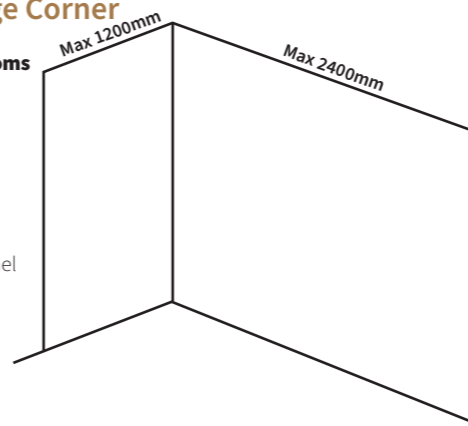

Price Group 1 152.C1 **£1,216**
Price Group 2 152.C2 **£1,488**
Price Group 3 152.C3 **£1,614**

Pack F - Large Recess

For large shower enclosures, wetrooms or baths up to 2400mm

Pack includes:
2 x 1200mm postformed panels
2 x 1200mm tongue & groove panels
4 tubes neutral Complete Adhesive
1 tube colour match Complete Sealant