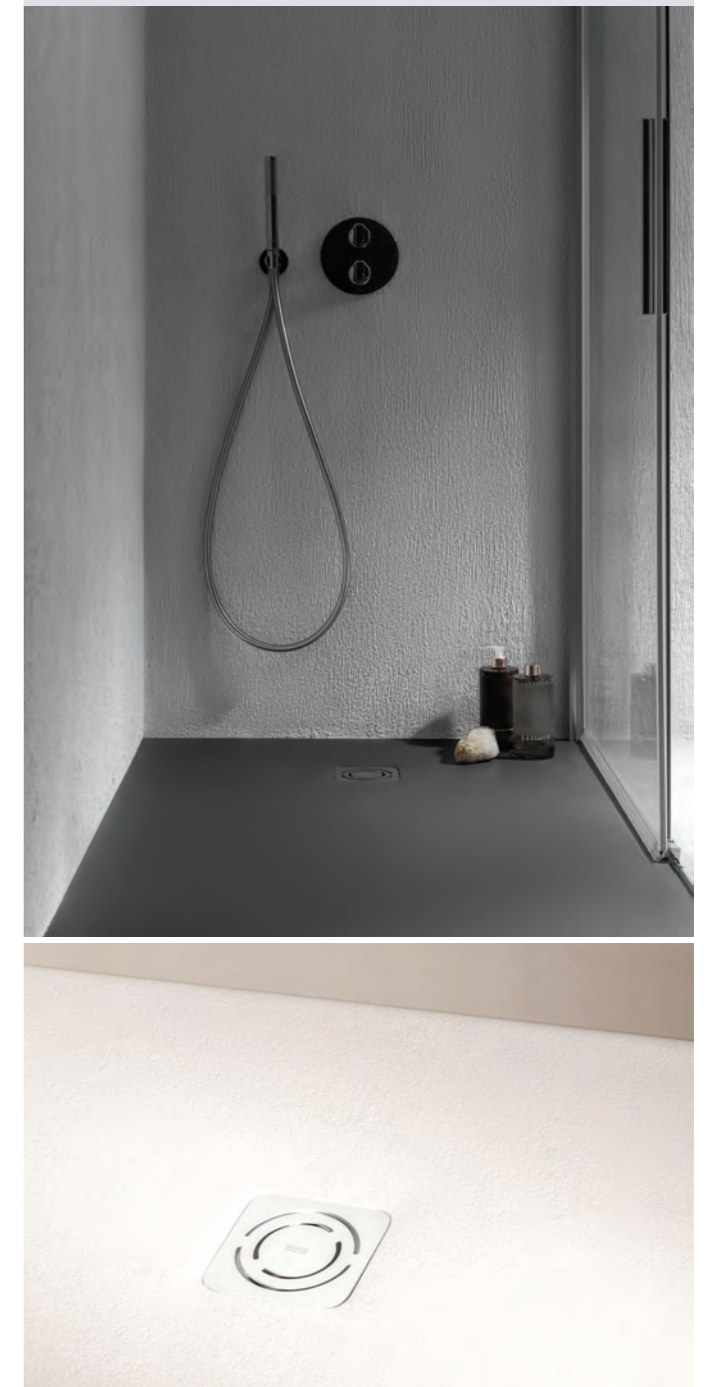

Roca Terran-N shower tray range made of Stonex®

Extra-slim shower trays that can be installed at floor level allowing easy access to the shower, with drain hole closer to the wall to avoid stepping on the grid

Class C anti-slip properties, which guarantee maximum safety in the shower, while offering a very pleasant and natural feel.

- Extra slim tray with a drain hole closer to the wall
- High durability and hygiene
- Easy cleanability
- Low maintenance
- Repairability
- Including Twist design colour matched stainless steel grid
  - Large range of sizes that can be cut to measure
  - High flow waste with hair trap - sold separately