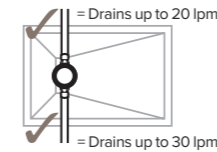

Important information

The shower tray - plumbing outlet - left and right