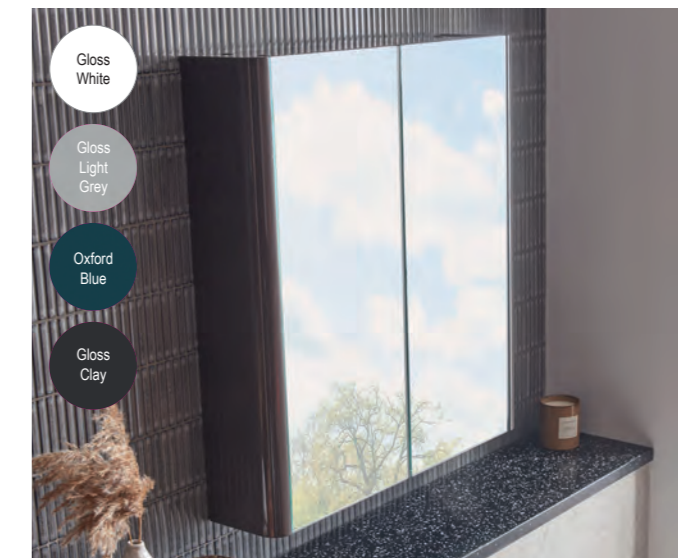

Compass Cabinets

- Available in 2 sizes 475mm single door & 600mm wide double door cabinet
- Two shelves provide ample storage for all your bathroom products
- Soft close hinges allow for smooth, quiet closure of the door

475 x 130 x 650mm			
Single Door Cabinet	06.CMCAB475W	Gloss White	£235
Single Door Cabinet	06.CMCAB475G	Gloss Light Grey	£235
Single Door Cabinet	06.CMCAB475OB	Oxford Blue	£235
Single Door Cabinet	06.CMCAB475C	Gloss Clay	£235
600 x 130 x 650mm			
Double Door Cabinet	06.CMCAB60W	Gloss White	£310
Double Door Cabinet	06.CMCAB60G	Gloss Light Grey	£310
Double Door Cabinet	06.CMCAB60OB	Oxford Blue	£310
Double Door Cabinet	06.CMCAB60C	Gloss Clay	£310