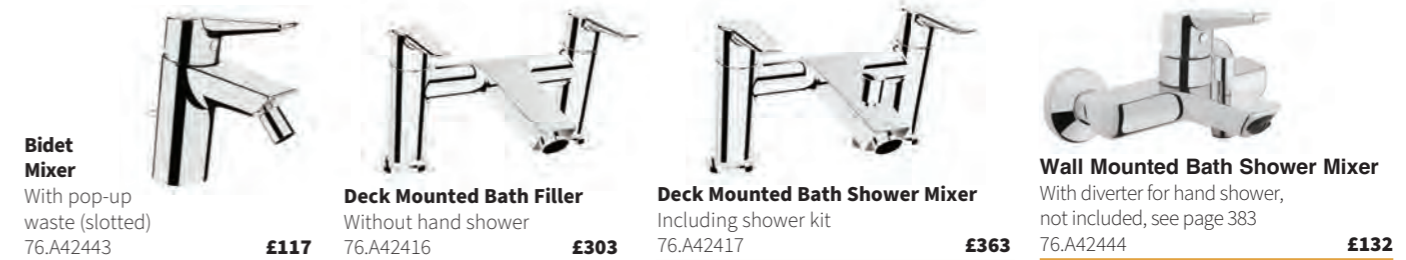

Mono Basin Mixer
76.A42440 **£92**

Basin Mixer with Swivel Spout LP
76.A42442 **£122**

Deck Mounted Bath Shower Mixer Including shower kit
76.A42498 **£242**

Bidet Mixer
With pop-up waste (slotted)
76.A42443 **£117**

Deck Mounted Bath Filler
Without hand shower
76.A42416 **£303**

Deck Mounted Bath Shower Mixer
Including shower kit
76.A42417 **£363**

Wall Mounted Bath Shower Mixer
With diverter for hand shower, not included, see page 383
76.A42444 **£132**