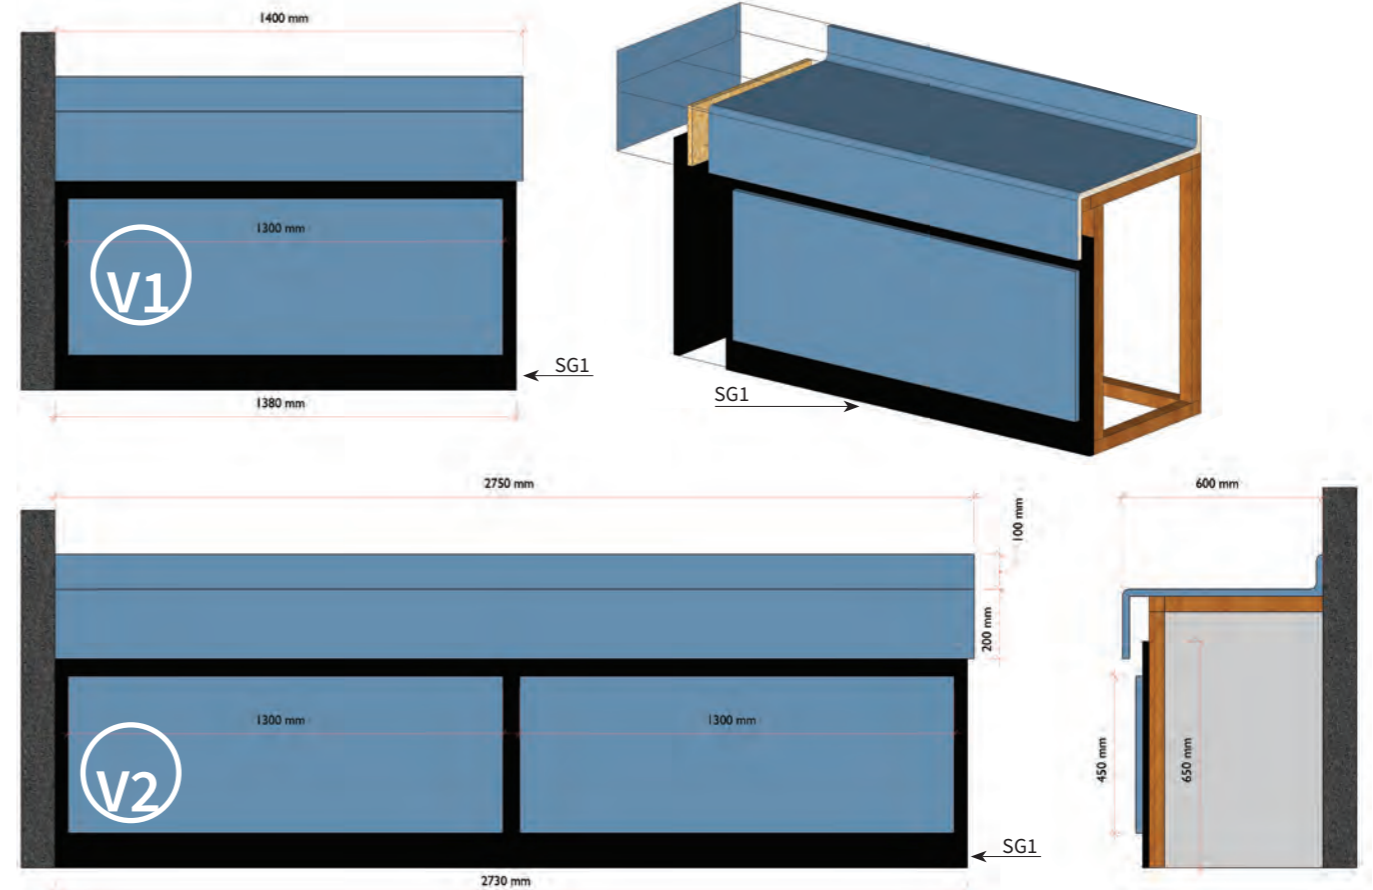

Vanity Units B

RapidFit vanity units are designed to provide a stylish alternative to panel mounted basins. They are available in 2 lengths, tailored to suit 2 to 4 basins. Alternatively, they can be butt joined together for longer runs. Units can be supplied with optional decor end panel kits.