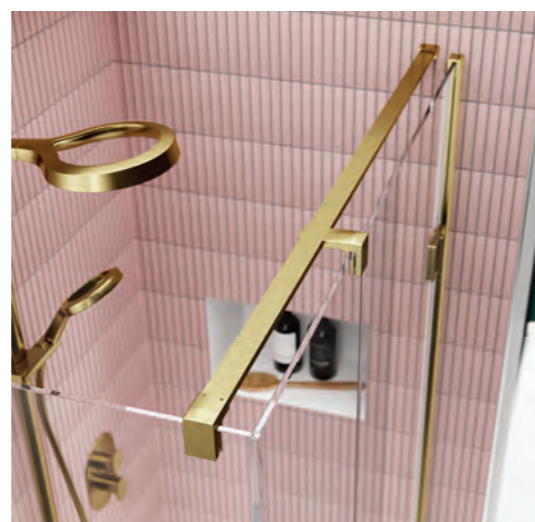

Optional Items

Product	*Product Code	Chrome Price	Matt Black Price	Brushed Brass Price
**Retro Fit Handle	24.P8RH	£77	£82	£85
† 10mm Extension Post	24.P8SOS	£64	£67	£70

**An optional handle is available if required.
† All doors and side panels can be extended in 10mm increments with an extension post (to a maximum of 20mm/ 2 posts per fixed panel side only)

Pinnacle8 ■ 2000mm high ■ 8mm toughened safety glass ■ minimalist cut out handle B/L