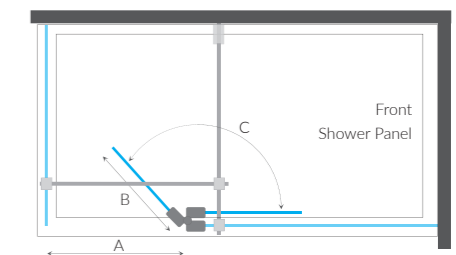

Fold Away Right Hand Hinged Deflector Panel

A = Rec min access 500mm
B = 300mm
C = 135° rotation stops at optimum position for maximum overspray protection

Accessories

Accessories	Product Code	Chrome Price Inc. VAT	Matt Black Price	Brushed Brass Price	Brushed Nickel Price
7 Glass to Glass Corner Post	24.UGTGCP	£187	£196	£206	£206
8 10mm ultimate interconnector (includes H seal)	24.UGIC	£105	£110	£116	£116

Special finishes available by special order (£) – Polished Gold, Brushed Bronze, Polished Bronze, Gun Metal and White

All retail prices include VAT

For all technical information and specifications, visit www.kudosshowers.co.uk

£ Special order item