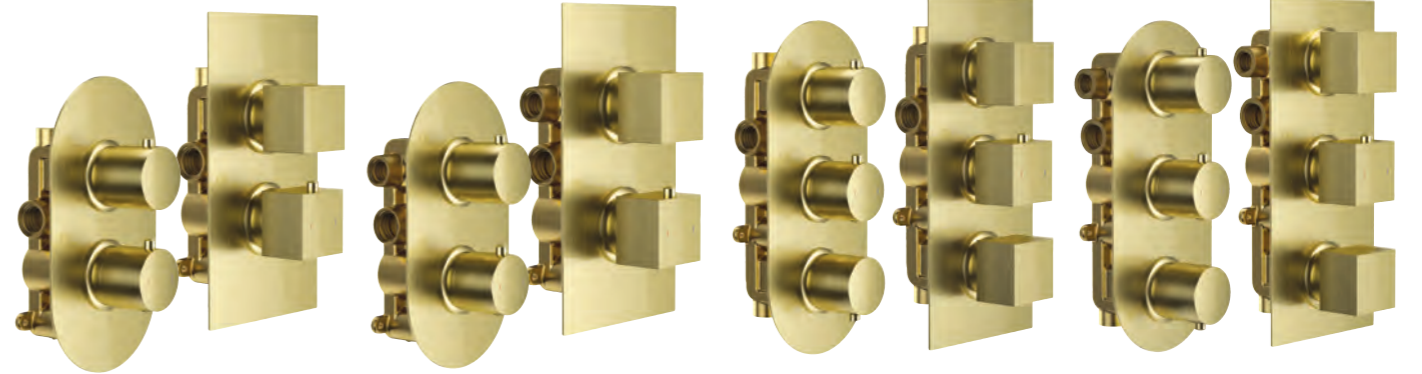

Single Outlet, Two Controls Concealed Thermostatic Valve

Round	167.BW1TSVBB	£318
Square	167.BB1TSVBB	£318

Double Outlet, Two Controls Concealed Thermostatic Valve

Round	167.BW2TSVBB	£359
Square	167.BB2TSVBB	£359

Double Outlet, Three Controls Concealed Thermostatic Valve

Round	167.BW3TSVBB	£416
Square	167.BB3TSVBB	£416

Triple Outlet, Three Controls Concealed Thermostatic Valve

Round	167.BW33TSVBB	£441
Square	167.BB33TSVBB	£441

Showers

Bewl Round/Bedgebury Square Shower Accessories

B

Cool Touch

B

- Integrated ceramic disc valve diverter
- Min 0.5 bar to 6 bar

Shower Arm - 300mm

Round	167.RSAMBB	£47
Square	167.SSAMBB	£83

Wall Bracket Elbow

Round	167.RWBMBB	£37
Square	167.SWBMBB	£37