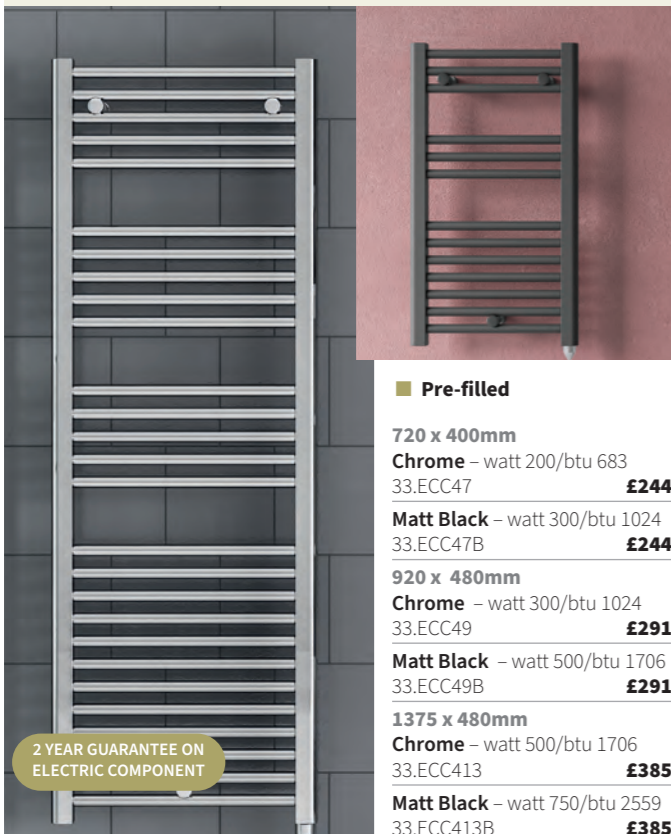

Cortina Electric **lazzarini**

B

■ Pre-filled

720 x 400mm Chrome - watt 200/btu 683 33.ECC47	£244
Matt Black - watt 300/btu 1024 33.ECC47B	£244
920 x 480mm Chrome - watt 300/btu 1024 33.ECC49	£291
Matt Black - watt 500/btu 1706 33.ECC49B	£291
1375 x 480mm Chrome - watt 500/btu 1706 33.ECC413	£385
Matt Black - watt 750/btu 2559 33.ECC413B	£385