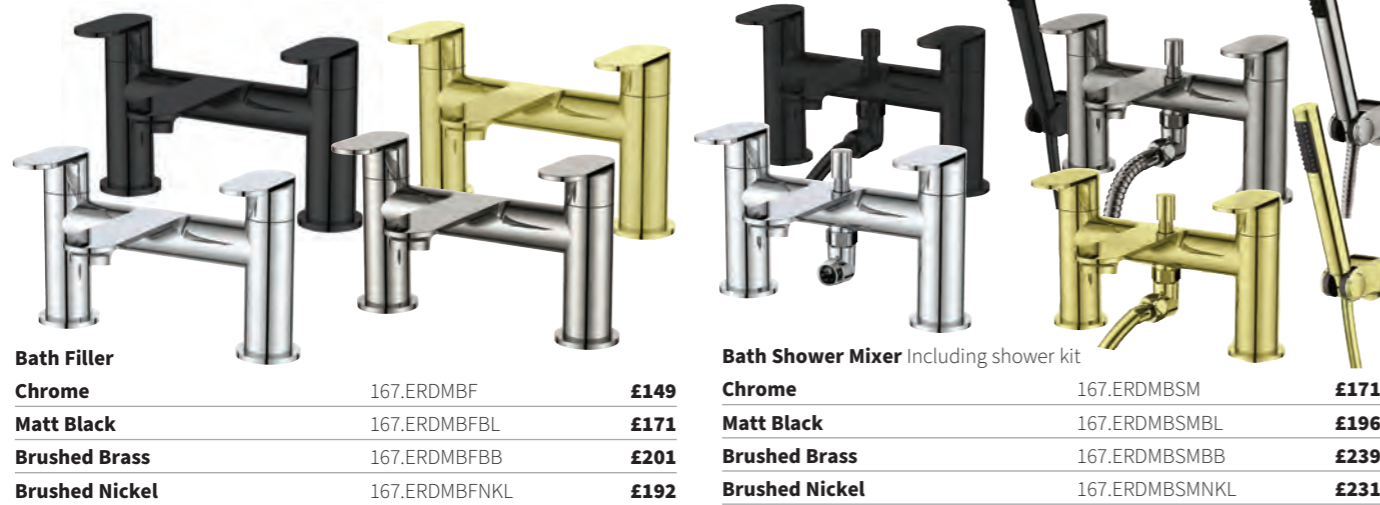

Mini Basin Mixer Including click clack waste (slotted)

Chrome	167.ERMBM	£82
Matt Black	167.ERMBMBL	£95
Brushed Brass	167.ERMBMBB	£111
Brushed Nickel	167.ERMBMNKL	£107

Mono Basin Mixer Including click clack waste (slotted)

Chrome	167.ERBM	£98
Matt Black	167.ERBMBL	£113
Brushed Brass	167.ERBMBB	£132
Brushed Nickel	167.ERBMNKL	£128

Bath Filler

Chrome	167.ERDMBF	£149
Matt Black	167.ERDMBFBL	£171
Brushed Brass	167.ERDMBFBB	£201
Brushed Nickel	167.ERDMBFNKL	£192

Bath Shower Mixer Including shower kit

Chrome	167.ERDMBSM	£171
Matt Black	167.ERDMBSMBL	£196
Brushed Brass	167.ERDMBSMBB	£239
Brushed Nickel	167.ERDMBSMNKL	£231