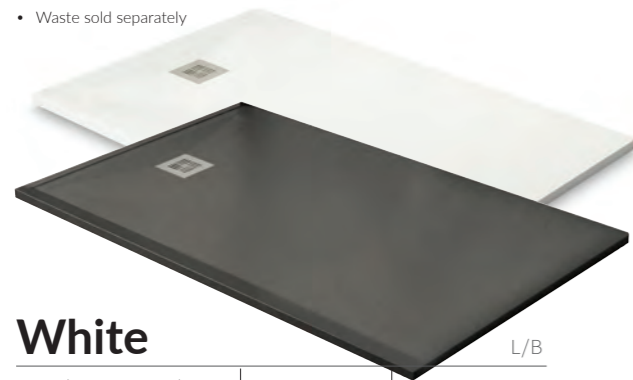

Key Features:

- 27mm high
- 19 standard sizes up to 2000mm x 900mm
- Slip and stain resistant
- Up to 60% lighter than traditional shower trays
- Available in 2 colour finishes as standard and additional colours as special order in 4 weeks
- Lifetime guarantee
- Ultimate trays come with end waste as standard. Bespoke waste position option available on request in 4 weeks
- Waste sold separately