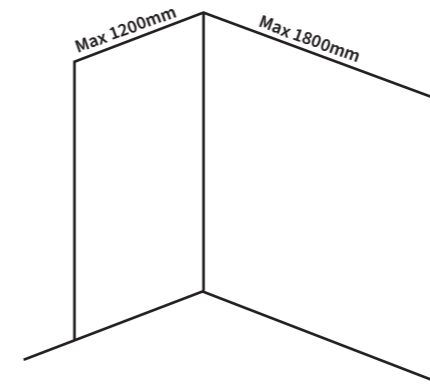

Price Group 1 152.B1 **£1,035**
Price Group 2 152.B2 **£1,256**
Price Group 3 152.B3 **£1,366**

Pack E - Medium Recess

For medium shower enclosures, wetrooms or baths up to 1800mm

Pack includes:
2 x 1200mm postformed panels
1 x 1200mm tongue & groove panel
1 x 600mm tongue & groove panel
4 tubes neutral Complete Adhesive
1 tube colour match Complete Sealant