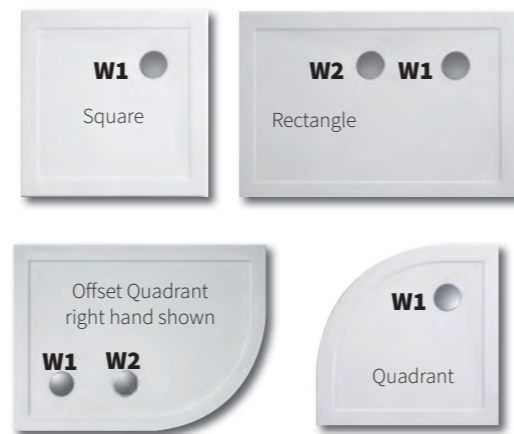

BRITTON
25 YEARS GUARANTEE

Zamori Acrylic Capped ABS

An ultra-slim, acrylic capped polymer resin tray. The trays are flat on the under-surface; this makes installation and levelling very easy.

At 25kg or less all Britton trays can be handled by one fitter, removing the need for a two person lift as recommended by the Health and Safety Executive guidelines for manual handling.

- Low profile - only 35mm high
- Requires a 90mm Vortex Turbo Waste
- Anti-bacterial zeomic agent protecting against harmful bacteria