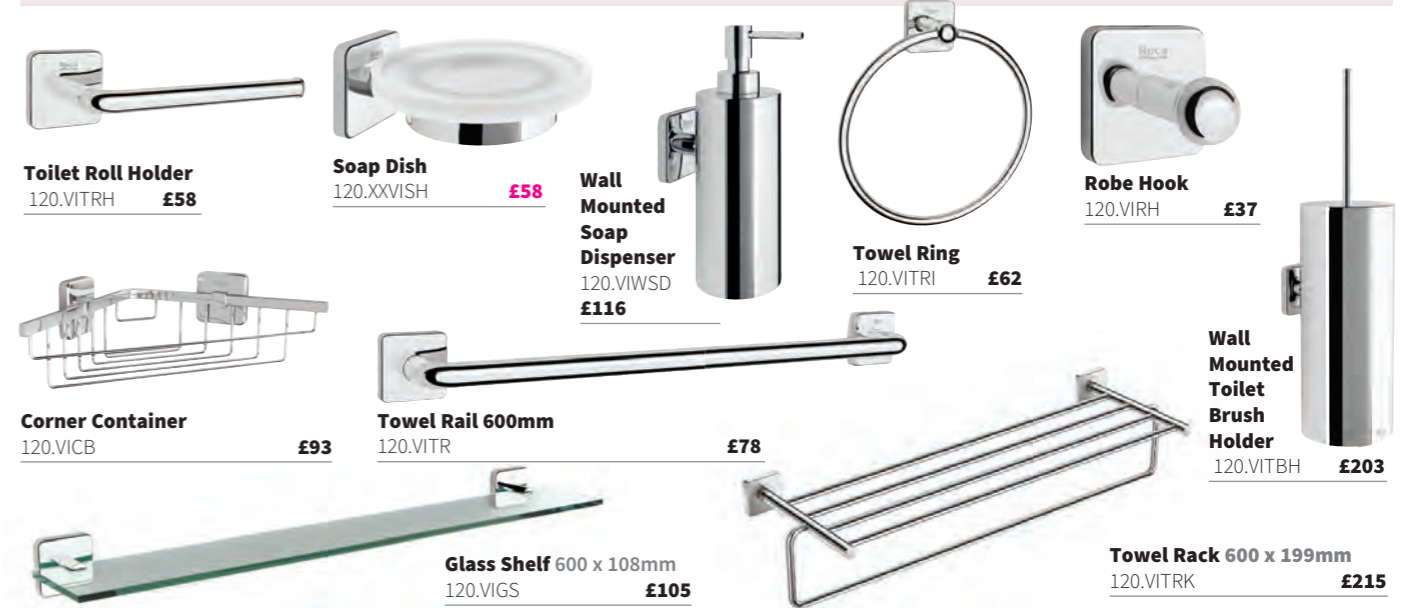

Measurements W x D x H All retail prices include VAT

Victoria Soap Dish

Carmen Towel Ring

Victoria – Chrome plated on brass (screws or adhesive pads)

B/D

- | | | | |
|---|------|--|--|
| Toilet Roll Holder | | | |
| 120.VITRH | £58 | | |
| Soap Dish | | | |
| 120.XXVISH | £58 | | |
| Wall Mounted Soap Dispenser | | | |
| 120.VIWS | £116 | | |
| Towel Ring | | | |
| 120.VITRI | £62 | | |
| Robe Hook | | | |
| 120.VIRH | £37 | | |
| Wall Mounted Toilet Brush Holder | | | |
| 120.VITBH | £203 | | |
| Corner Container | | | |
| 120.VICB | £93 | | |
| Towel Rail 600mm | | | |
| 120.VITR | £78 | | |
| Glass Shelf 600 x 108mm | | | |
| 120.VIGS | £105 | | |
| Towel Rack 600 x 199mm | | | |
| 120.VITRK | £215 | | |