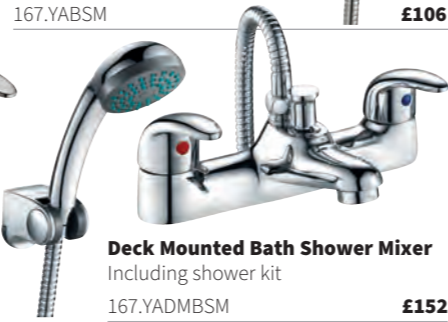

Bath Shower Mixer
Including shower kit
40mm ceramic disc
167.YABSM **£106**

Deck Mounted Bath Shower Mixer
Including shower kit
167.YADMBSM **£152**