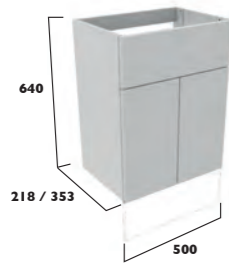

Legacy - Flax, metro grey, mineral blue and matt dark grey

c

Calm 500 Basin Unit (plinth is required for this unit)			
Door Finish	Carcass Finish	Standard Depth Unit Code	Slim Depth Unit Code
Matt Mineral Blue	Graphite	06.T3SC5CMB	06.T2SC5CMB
Matt Dark Grey	Graphite	06.T3SC5CMDG	06.T2SC5CMDG
Gloss White	White	06.T3SC5CGW	06.T2SC5CGW
Gloss Light Grey	Graphite	06.T3SC5CGLG	06.T2SC5CGLG
Price		£448	£448