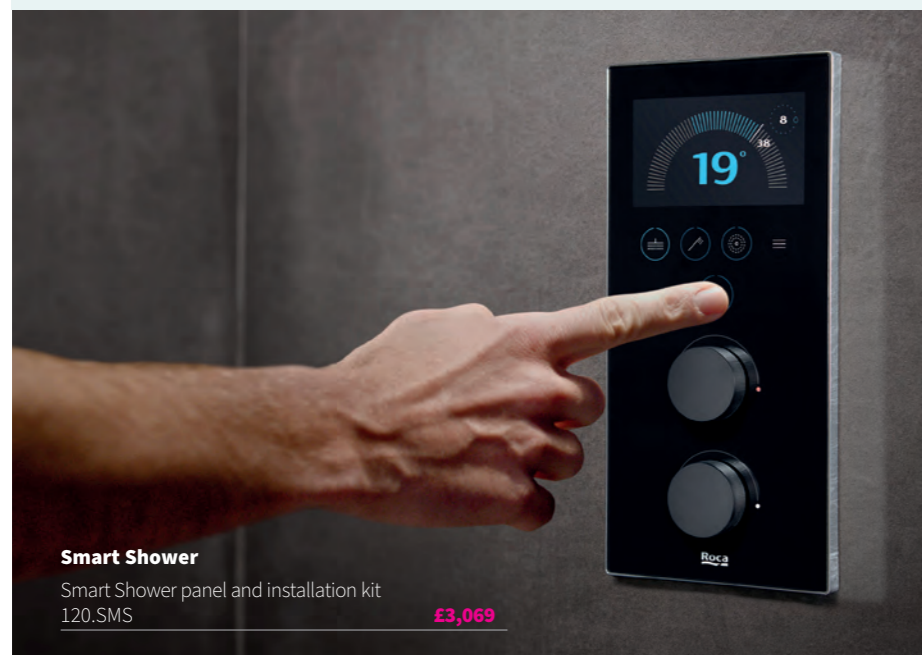

Band B

Smart Shower

Smart Shower

Smart Shower panel and installation kit
120.SMS

£3,069

Z/B/D