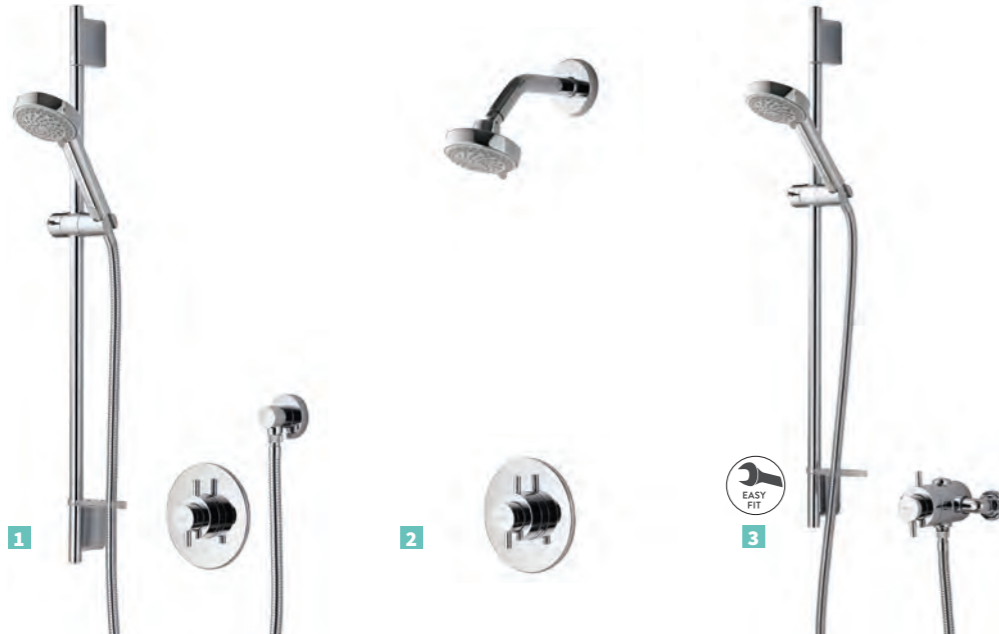

C

Sophisticated, sleek and stylish, this luxury brass valve comes in a chrome finish with a dual lever for effective flow and temperature control.

- Luxury brass valves with chrome finish
- Dual lever for effective flow and temperature control
- Generously proportioned 105mm Harmony showerhead with 4 impressive spray patterns
- ECO spray setting delivers up to 25% water saving
- Easy clean nozzles
- Suits all approved domestic UK water systems