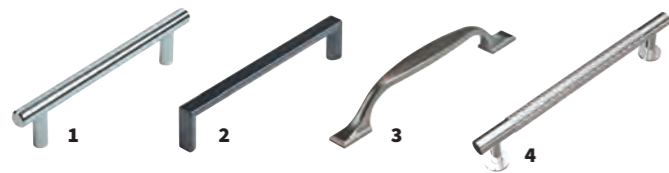

Marston Handle Options - units come without handles c

1 Adela Handle	06.TFHADEC	Chrome	168mm	£8
2 Lucia Handle	06.TFHLUC128B	Black	135mm	£18
2 Lucia Handle	06.TFHLUC128C	Chrome	135mm	£18
2 Lucia Handle	06.TFHLUC128A	Brushed Brass	135mm	£18
3 Cecily Handle	06.TFHCECC	Chrome	170mm	£23
4 Quinn Handle	06.QUIH.160.C	NEW Chrome	160mm	£38
4 Quinn Handle	06.QUIH.160.B	NEW Black	160mm	£38
4 Quinn Handle	06.QUIH.160.A	NEW Brass	160mm	£38
4 Quinn Handle	06.QUIH.160.GM	NEW Gunmetal	160mm	£38