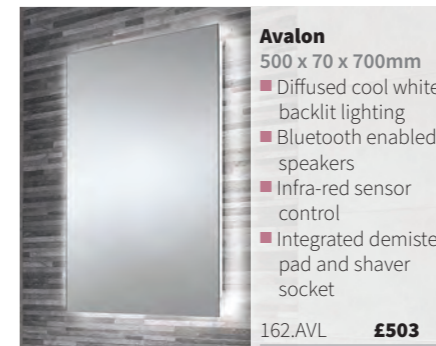

Avalon
500 x 70 x 700mm
■ Diffused cool white backlit lighting
■ Bluetooth enabled speakers
■ Infra-red sensor control
■ Integrated demister pad and shaver socket
162.AVL **£503**