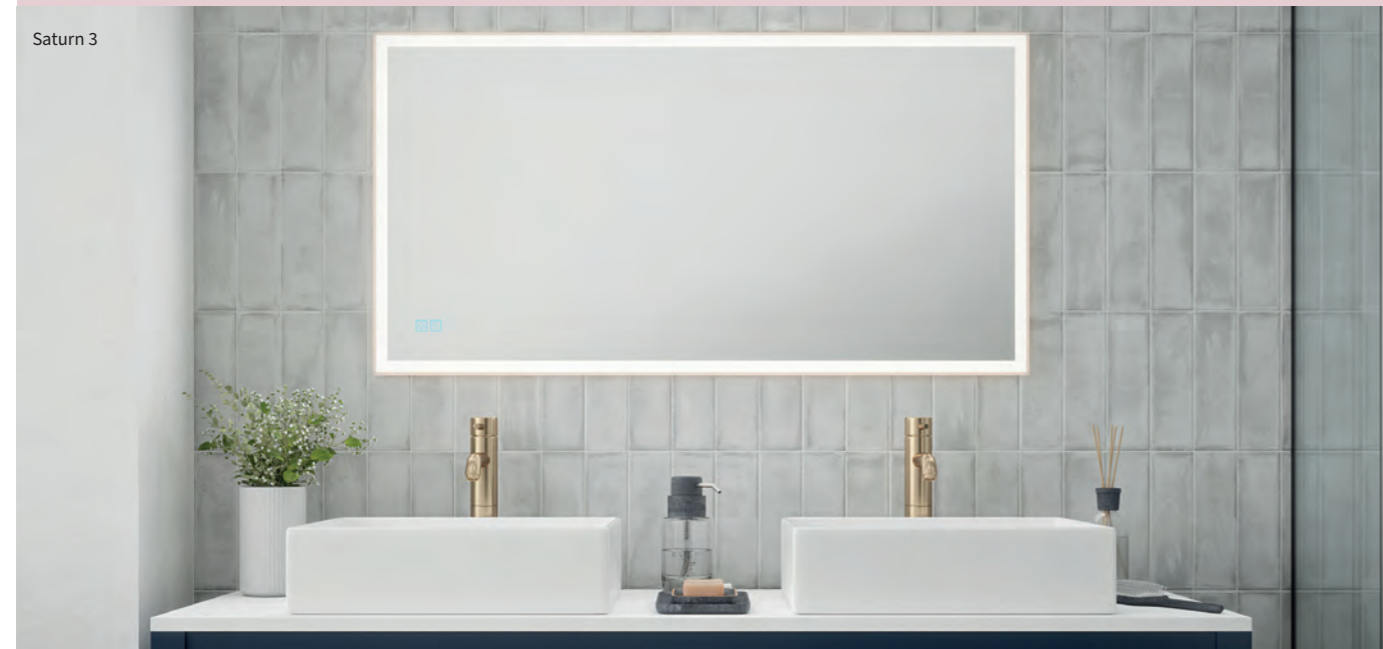

Illuminated Tunable LED Mirrors B/C
■ Tunable LED - Change from warm/natural/cool white

■ Portrait or landscape

Saturn Tunable Mirror
■ Tunable white (warm/natural/cool white) ■ Can be mounted portrait or landscape ■ IP44 Rated ■ Four different sizes ■ Diffused border ■ Touch sensor x 2 ■ Dimmable ■ Demister ■ 240V power supply ■ 900mm cable length ■ 5-year guarantee

Saturn 1 500mm (w) x 600mm (h)	04.SY9030	£293
Saturn 2 900mm (w) x 600mm (h)	04.SY9031	£415
Saturn 3 1150mm (w) x 600mm (h)	04.SY9032	£496
Saturn 4 1500mm (w) x 600mm (h)	04.XXSY9055	£770