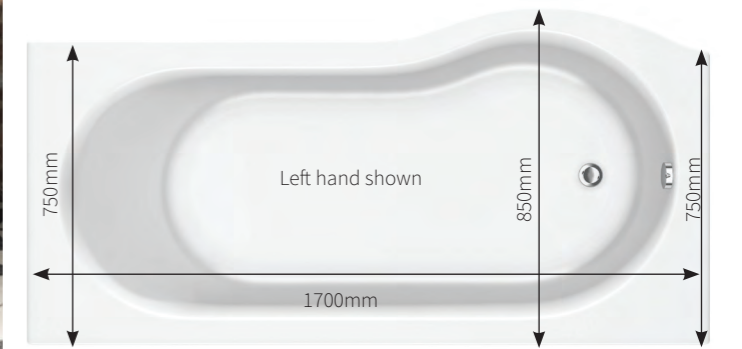

For bath wastes, see pages 455 - 459

For Artesan bath panels, see page 265 - 266

All retail prices include VAT

All retail prices include VAT

For bath wastes, see pages 455 - 459