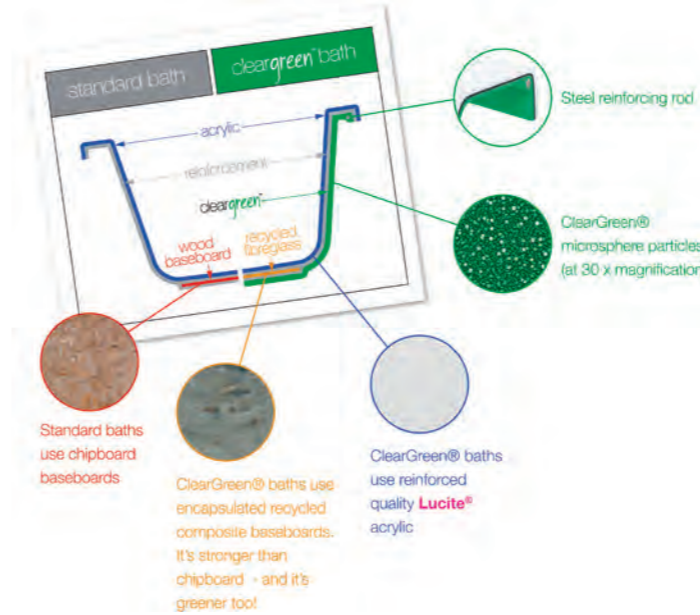

Sustain – No tap holes B