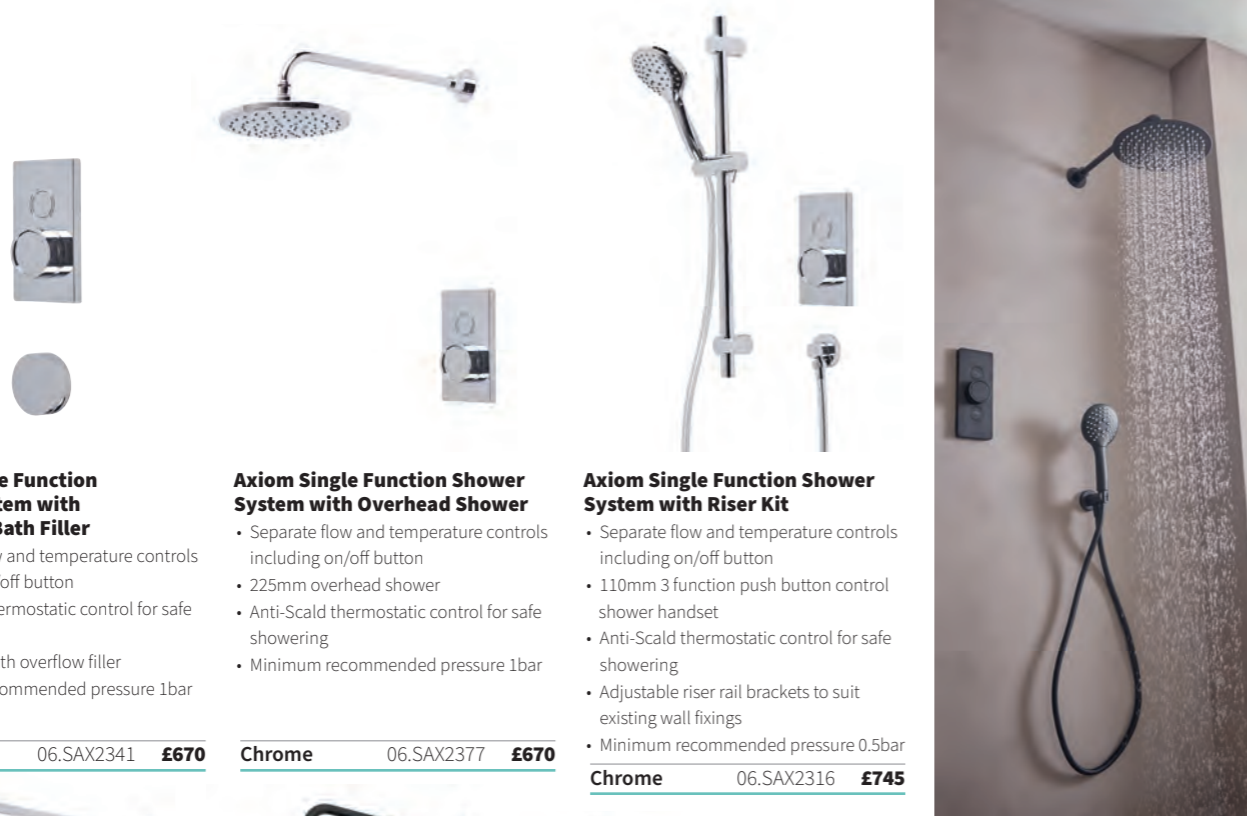

Axiom – Push Button Shower Systems - chrome and black

B

Axiom combines a sleek, concealed design with ergonomic push-button control that provides instant on-off activation. A central dial provides precise temperature control, while the thermostatic valve prevents scalding to ensure a safe shower for the whole family.