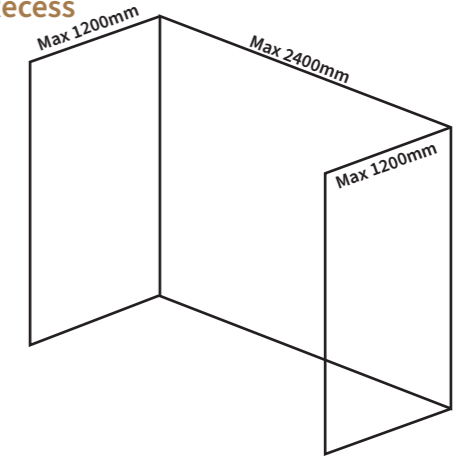

Price Group 1 152.F1 **£1,609**
Price Group 2 152.F2 **£1,971**
Price Group 3 152.F3 **£2,139**