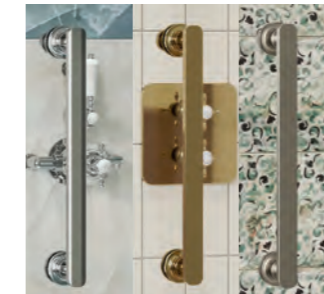

1909 Handle

1850 Finial

1909 Finial

1850 Set for Door Upgrade
Includes handle and 2 x Finials

Chrome	110.CQ1850HDFNC	£80
Gold	110.CQ1850HDFNG	£120
Brushed Nickel	110.CQ1850HDFNL	£120

1909 Set for Door Upgrade
Includes handle and 2 x Finials

Chrome	110.CQ1909HDFNC	£60
Gold	110.CQ1909HDFNG	£95
Brushed Nickel	110.CQ1909HDFNL	£95

1850 Singular Finial
for side panel upgrade

Chrome	110.CQ1850PRFNC	£10
Gold	110.CQ1850PRFNG	£20
Brushed Nickel	110.CQ1850PRFNL	£20

1909 Singular Finial
for side panel upgrade

Chrome	110.CQ1909PRFNC	£10
Gold	110.CQ1909PRFNG	£20
Brushed Nickel	110.CQ1909PRFNL	£20