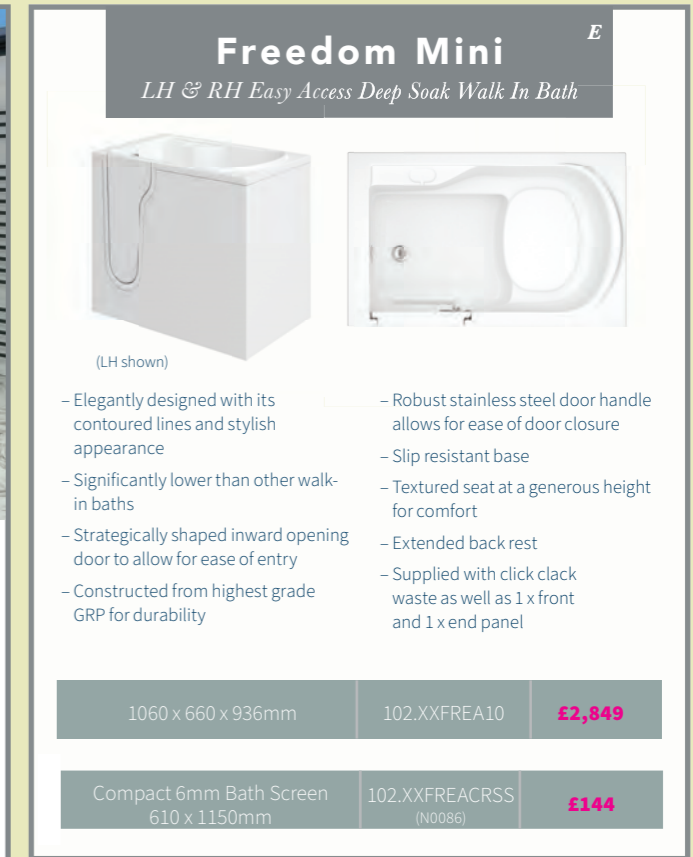

Comfort ^E LH & RH Easy Access Deep Soak Walk In Bath

- Low threshold door
- Slip resistant base
- 10mm tempered glass door treated with transparent water stain protector
- Twin waste for up to 40% quicker drainage and added safety
- Manual locking system with simple to operate push and pull mechanism (20 Newtons / 4.5lbs of pressure)
- Comfortable integrated seat
- Supplied with twin click clack wastes as well as 1 x front and 1 x end panel

- Low threshold door
- Slip resistant base
- 10mm tempered glass door treated with transparent water stain protector
- Twin waste for up to 40% quicker drainage and added safety
- Manual locking system with simple to operate push and pull mechanism (20 Newtons / 4.5lbs of pressure)
- Comfortable integrated seat
- Supplied with twin click clack wastes as well as 1 x front and 1 x end panel

Bath 1210 x 650mm	102.XXCFAE12	£3,124
Compact 6mm Bath Screen 610 x 1150mm	102.XXFREACRSS (N0086)	£144