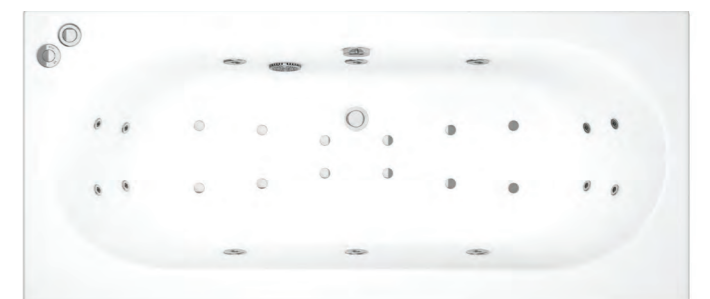

6 14 Jet Whirlpool with 12 Jet AirSpa System
3 midi jets, 4 mini jets, 12 jet AirSpa system - heated

Chrome	154.XXC2	£2,550

Optional Extras ^B

ONE LED light that can change colour (7 colours)
includes electronic control

154.XXLE	£330
Ozonator 154.XXOZ	£205
Inline Heater for Whirlpool system 154.XXIH	£640

Electronic Upgrade for all systems
includes low water sensor

154.XXEU	£290

For bath wastes, see pages 455 - 459

All retail prices include VAT

All retail prices include VAT

£ Special order item