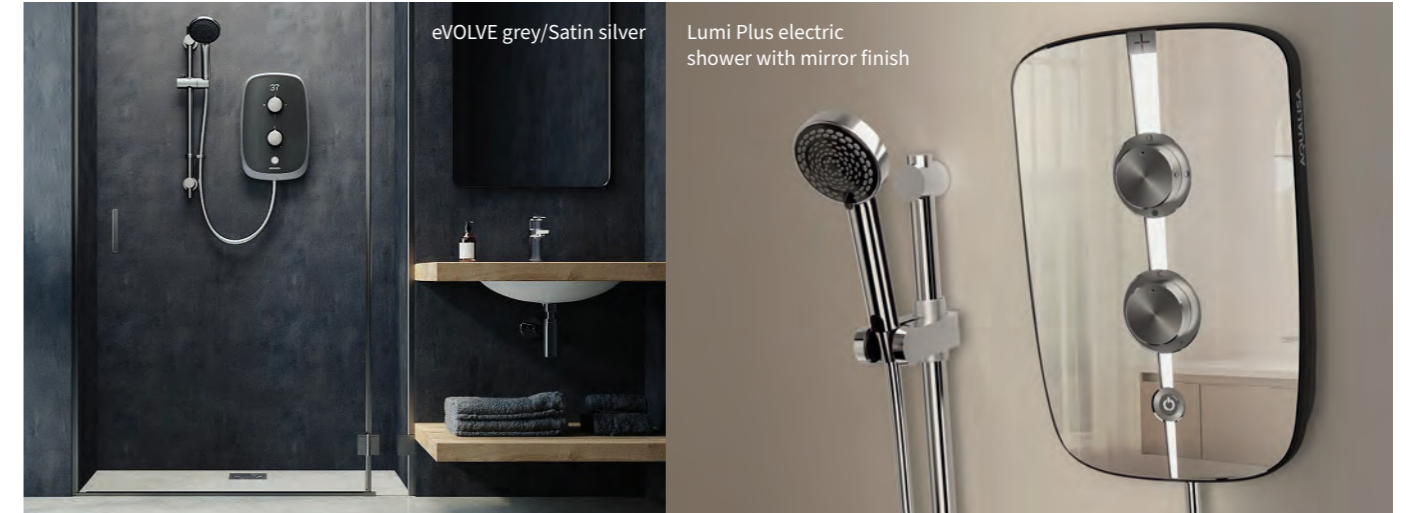

Power/electric showers

eVOLVE – Electric

C

- Digital temperature display and control dial
- Satin silver trim
- Illuminated push power button and low water pressure indicator
- 3 power settings
- Stainless steel hose
- Universal multi-fit
- 8 water & electric entry points
- 105mm flow handset with 3 spray settings
- Rub clean nozzles
- Push button slider
- Over temperature protection and phased shut down safety features
- Retrofittable

White/Satin Silver 8.5kW 171.VOPZ25 £367 9.5kW 171.VOPZ26 £380 10.5kW 171.VOPZ27 £394	Grey/Satin Silver 8.5kW 171.VOXZ25 £386 9.5kW 171.VOXZ26 £400 10.5kW 171.VOXZ27 £413	Black/Satin Silver 8.5kW 171.VOTZ25 £407 9.5kW 171.VOTZ26 £419 10.5kW 171.VOTZ27 £432

Aquastream Power Shower – With adjustable head

C

- Integrated booster pump for power shower performance
- Separate flow and temperature control
- Two flow settings to make the most of your plumbing system
- 90mm Harmony Head with a choice of 4 impressive spray patterns
- Eco spray settings delivers up to 25% water saving
- Easy clean nozzles
- Gravity systems only

Satin Chrome 171.8134001 £1,176	White 171.8134020 £1,101	White/Chrome 171.8134021 £1,070

All retail prices include VAT

For Aqualisa brassware, see page 438

Lumi Plus **NEW**

Electric shower with mirror finish

- Lighting/illumination features
- Push button stop/start
- Gel hanger
- Rotary controls
- Phased out shutdown, over temperature protection
- Low pressure indicator
- Smooth satin hose - 1500 x 11mm
- 105mm handset, 5 spray patterns