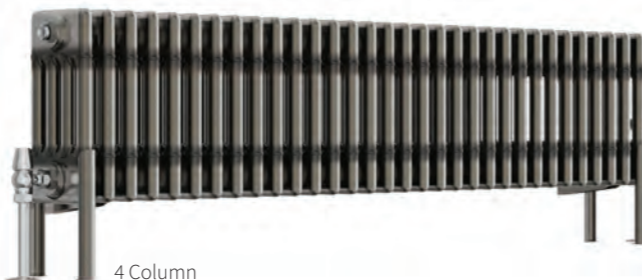

300 x 1460mm					
Columns	BTU	Projection	Pipe Centres	Product code	Price
4	4201	164mm	1550mm	16.PH3144RM	£755

THE TUNBRIDGE WELLS
Brassware Co.

Column radiators

B