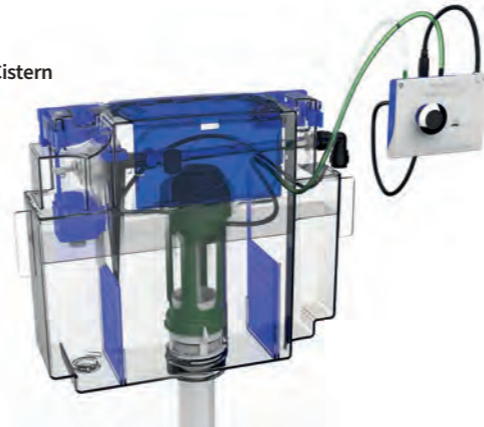

40mm Sensor Cistern
46.VSC4 **£683**

Vantage Mains Adaptor
46.VMA **£115**

Flush valves and repair kits

Dual Flush Valves

Victoria Dual Flush Cable Operated Valve

Ideal for use as a replacement in concealed cable operated cisterns typically mounted behind panelling or within furniture units. Also compatible with exposed and close coupled cisterns