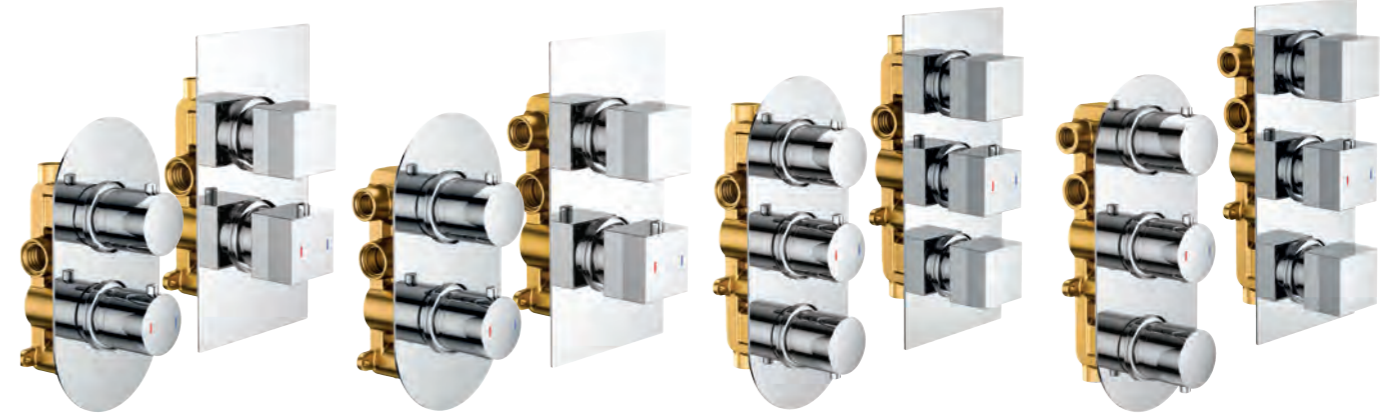

Single Outlet, Two Controls Concealed Thermostatic Valve

Round	167.BW1TSV	£246
Square	167.BB1TSV	£246

Double Outlet, Two Controls Concealed Thermostatic Valve

Round	167.BW2TSV	£279
Square	167.BB2TSV	£279

Double Outlet, Three Controls Concealed Thermostatic Valve

Round	167.BW3TSV	£342
Square	167.BB3TSV	£342

Triple Outlet, Three Controls Concealed Thermostatic Valve

Round	167.BW33TSV	£342
Square	167.BB33TSV	£342