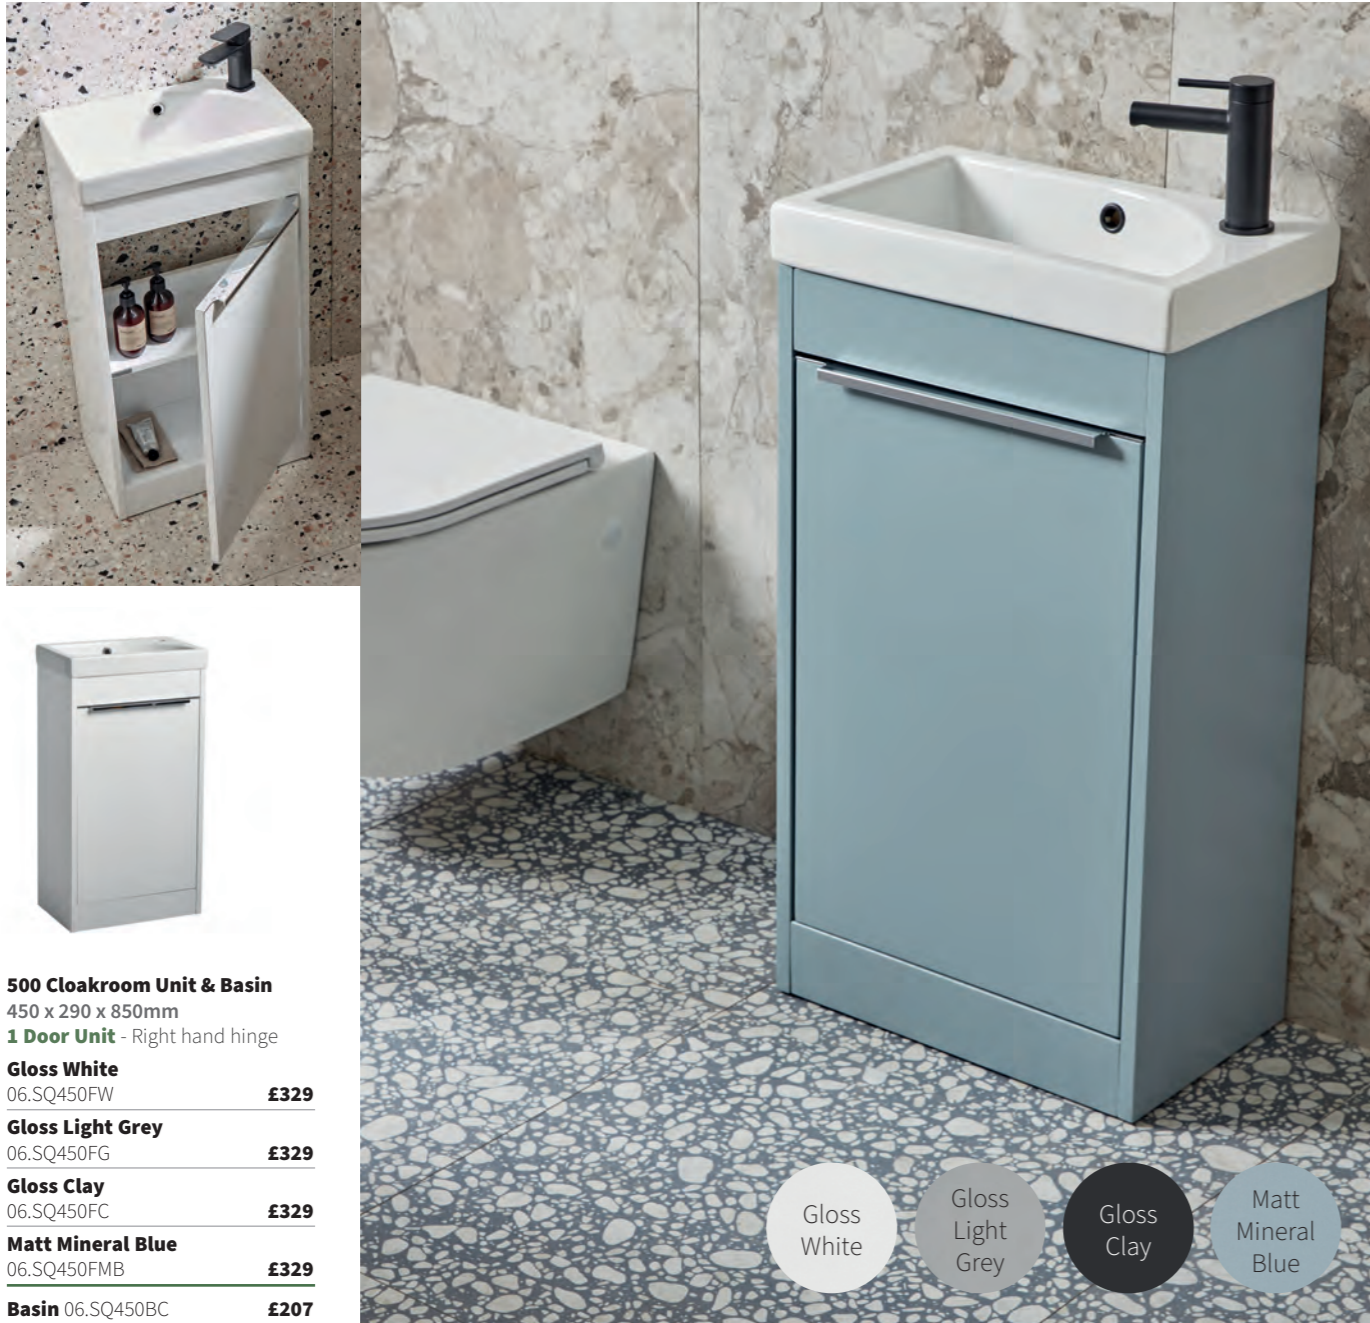

Sequence Cloakroom Collection - Gloss white, gloss light grey, gloss clay, matt mineral blue c

1. **500 Cloakroom Unit & Basin**
   450 x 290 x 850mm
   1 Door Unit - Right hand hinge
2. **Gloss White**
     06.SQ450FW **£329**
   - **Gloss Light Grey**
     06.SQ450FG **£329**
   - **Gloss Clay**
     06.SQ450FC **£329**
   - **Matt Mineral Blue**
     06.SQ450FMB **£329**
   - **Basin** 06.SQ450BC **£207**

Cloakroom basins - A selection of cloakroom basins, ideal for when space is at a premium B

Dimension Basin 460 x 225 x 105mm Basin 06.DC14008 £168	Matrix Basin - Left 400 x 220 x 100mm Basin 06.DC14009 £137	Matrix Basin - Right 400 x 220 x 100mm Basin 06.DC14010 £137	Vitoria Basin - 2 Tap Hole 500 x 305 x 245mm Basin 06.DB850CLS £178

For Tavistock brassware, see pages 450 - 455   Measurements W x D x H   All retail prices include VAT