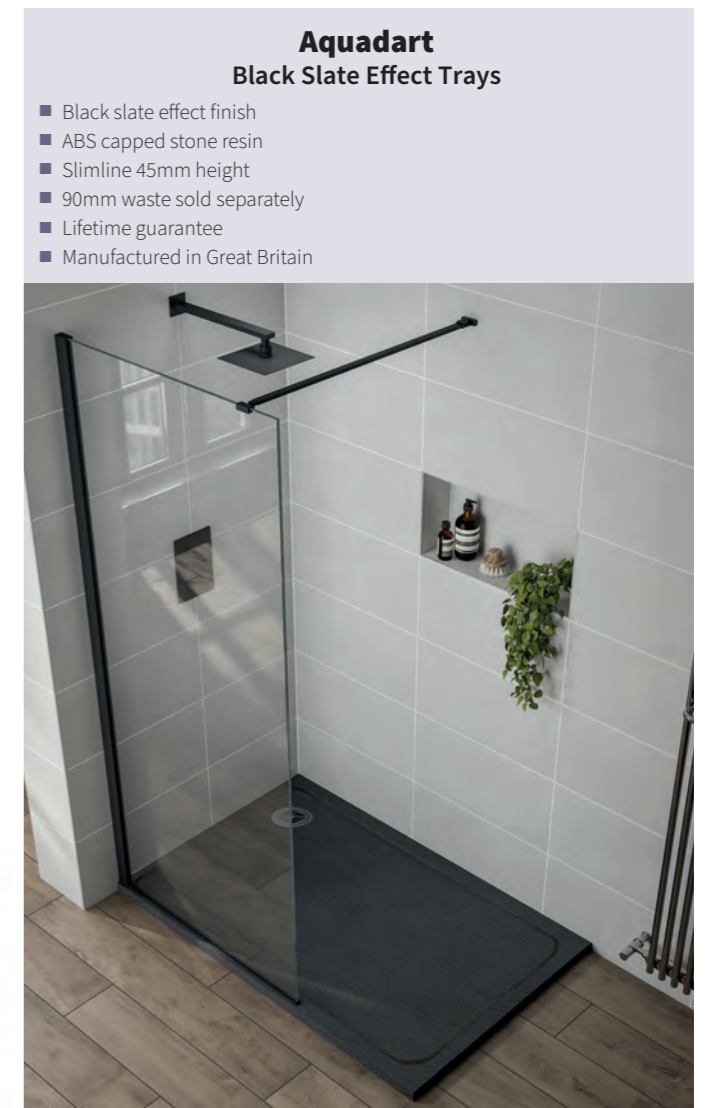

Slate effect

Size	Code	Price
Black Slate Effect Trays		
Square		
800 x 800	122.BW8	£284
900 x 900	122.BW9	£327
Rectangle		
1000 x 800	122.BW18	£348
1100 x 700	122.BW117	£340
1200 x 800	122.BW128	£402
1200 x 900	122.BW129	£415
1400 x 800	122.BW148	£522
1400 x 900	122.BW149	£530
1500 x 800	122.BW158	£548
1600 x 800	122.BW168	£568
1700 x 700	122.BW177	£588
1700 x 800	122.BW178	£600
Quadrant		
800 x 800	122.BWQ8	£279
900 x 900	122.BWQ9	£429
1000 x 800	122.BWQ108L	£341
1000 x 800	122.BWQ108R	£341
1200 x 800	122.BWQ128L	£376
1200 x 800	122.BWQ128R	£376
1000 x 900	122.BWQ129L	£389
1000 x 900	122.BWQ129R	£389

Suitable for use with Tunbridge Wells waste, as below

- Black slate effect finish
- ABS capped stone resin
- Slimline 45mm height
- 90mm waste sold separately
- Lifetime guarantee
- Manufactured in Great Britain

Top Fix Shower Wastes - 90mm

Experience unparalleled ease of installation with our revolutionary Top-Fix range of wastes. Crafted with the installer's convenience in mind, these wastes allow for effortless fitting from above. Say goodbye to the hassle of reaching around and juggling parts while assembling from below! Choose from our selection of Top-Fix 90mm wastes, available in chrome, matt black, or brushed brass finishes.