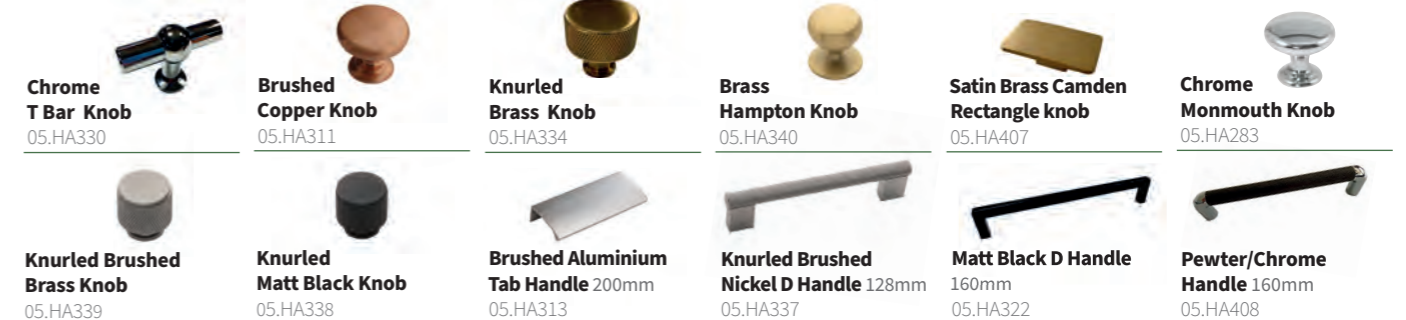

Handle options