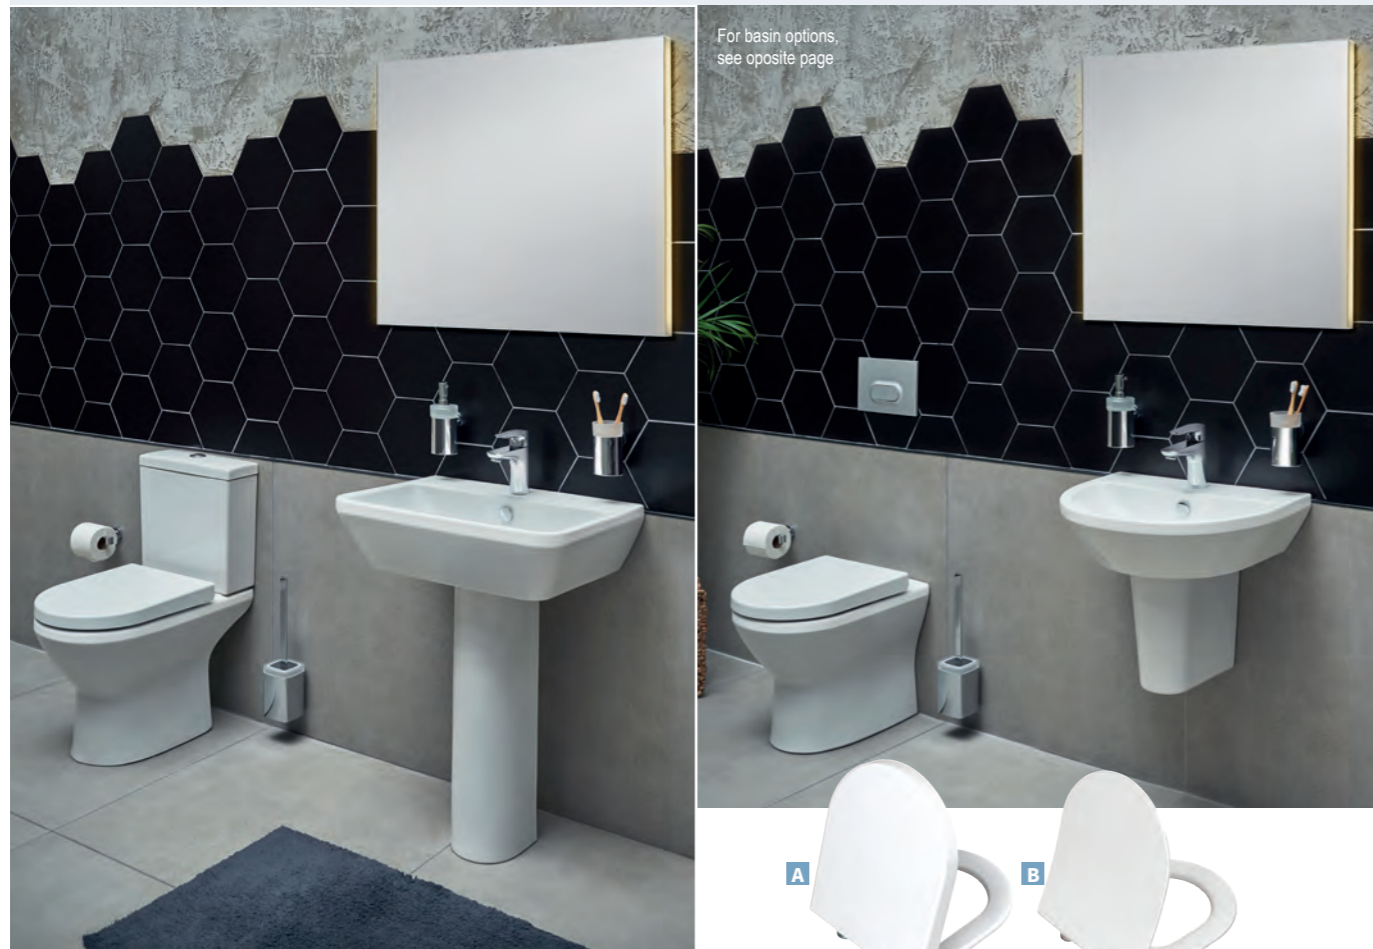

Semi Recessed Washbasin – 1TH
With ceramic waste cover
550 x 470 x 170mm
76.MLSRBA55 **£338**

For M-Line furniture, see page 200

Integra

For basin options, see opposite page

Comfort Height Close Coupled Pan Rim-Ex - 620mm projection		
Closed back	76.ICHCCPC	£375
Open back	76.ICHCCP	£375
Closed Coupled Pan Rim-Ex - 620mm projection		
1 Closed back	76.ICCPCB	£325
2 Open back	76.ICCPOB	£325
Close Coupled Cistern		
	76.S50CPCCC	£170
3 Wall Hung Pan with hidden fixation		
540mm projection	76.IWHPHF	£275
4 Wall Hung Pan Rim-Ex with hidden fixation		
545mm projection	76.IWHPRHF	£325
5 Wall Hung Pan Short Projection Rim-Ex with hidden fixation		
500mm projection	76.IWHPRHSP	£325