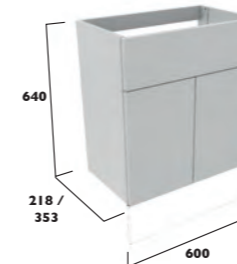

Legacy 600 Basin Unit (plinth is required for this unit)			
Door Finish	Carcass Finish	Standard Depth Unit Code	Slim Depth Unit Code
Matt Mineral Blue	Oak	06.T3SC6LMB	06.T2SC6LMB
Flax	Oak	06.T3SC6LFX	06.T2SC6LFX
Metro Grey	Oak	06.T3SC6LMG	06.T2SC6LMG
Matt Dark Grey	Oak	06.T3SC6LMDG	06.T2SC6LMDG
Price		£448	£448