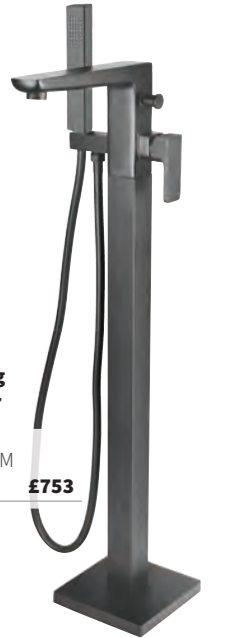

Freestanding Bath Shower Mixer
167.BBFBSMGM **£753**

Frant – Chrome

B

Mini Mono Basin Mixer
(slotted)
Including click clack waste
167.FRMBM **£81**

Mono Basin Mixer
(slotted)
Including click clack waste
167.FRBM **£102**