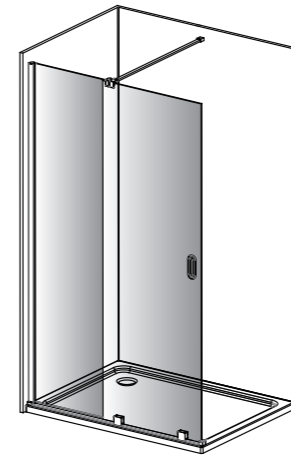

Hapi EV8

Walk-in

Hapi EV8 – 2000mm high

B

Key Features: ■ 8mm toughened safety glass ■ 2000mm high ■ Available in silver, matt black, brushed brass finishes ■ Generous adjustment
■ Concealed fixings ■ Ultra smooth and quiet slider operation, using stainless steel roller and round bottom rail ■ Dedicated side panel with magnetic profile to aid door closing ■ Clean easy protection ■ Lifetime guarantee

1 Glass panels
2 1 x Sliding door pack