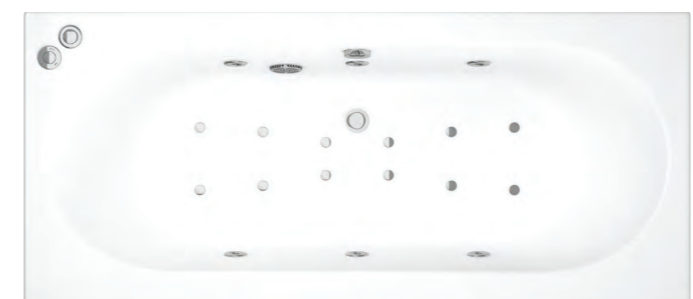

5 6 Jet Whirlpool with 12 Jet AirSpa System
3 midi jets down each side, 12 jet AirSpa system - heated

Chrome	154.XXC1	£2,015