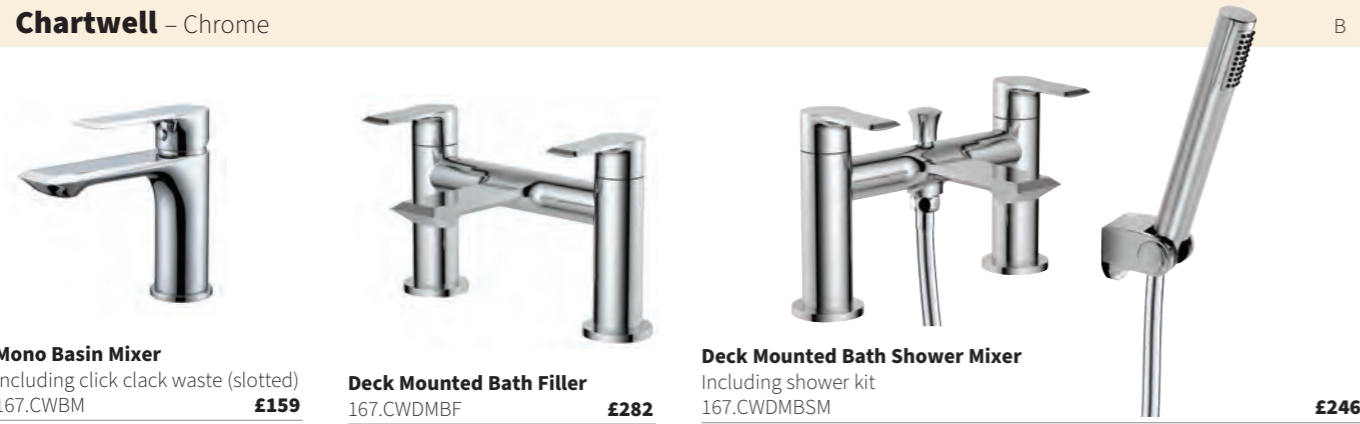

Chartwell – Chrome

Mono Basin Mixer
Including click clack waste (slotted)
167.CWBM **£159**

Deck Mounted Bath Filler
167.CWDMBF **£282**

Deck Mounted Bath Shower Mixer
Including shower kit
167.CWDMBSM **£246**