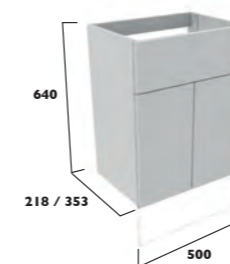

Legacy 500 Basin Unit (plinth is required for this unit)			
Door Finish	Carcass Finish	Standard Depth Unit Code	Slim Depth Unit Code
Matt Mineral Blue	Oak	06.T3SC5LMB	06.T2SC5LMB
Flax	Oak	06.T3SC5LFX	06.T2SC5LFX
Metro Grey	Oak	06.T3SC5LMG	06.T2SC5LMG
Matt Dark Grey	Oak	06.T3SC5LMDG	06.T2SC5LMDG
Price		£448	£448