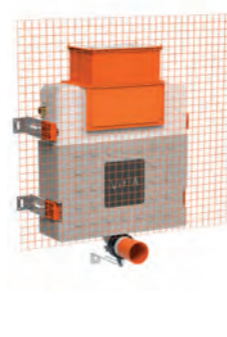

Low Height Concealed Cistern

- 820mm - for floor standing back to wall pans and child WC pans
- 3/6 litre
- 515 x 155 x 460mm
- Compatible with VitrA mechanical plates

76.761174001UK **£189**