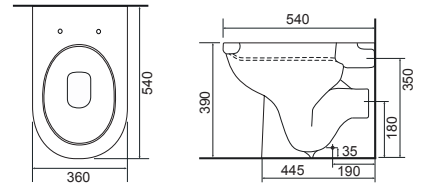

Madison

LO SC TP

Madison BTW Pan with Beechworth Seat. Supplied with Chrome hinges that are not interchangeable

36.9161.01 £395