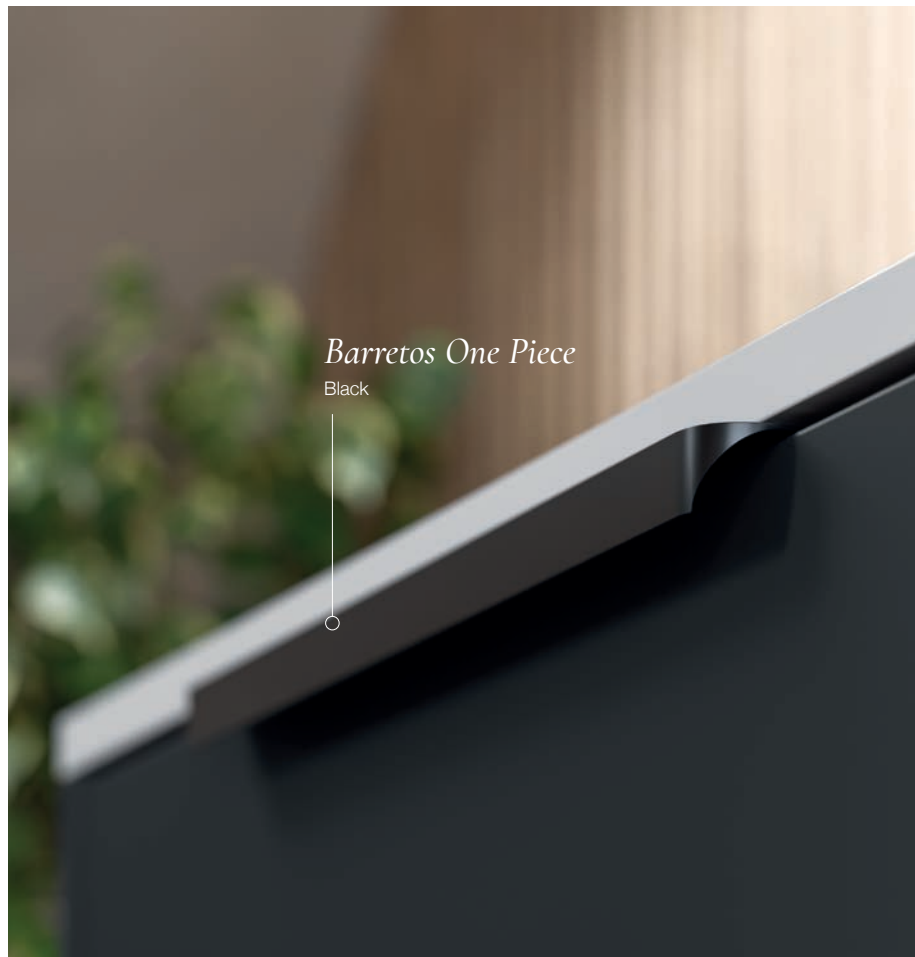

Barretos One Piece

Black