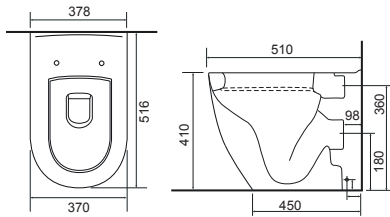

Michigan - Rimless

LO SC TP

Michigan BTW Rimless Pan with Collerina seat. Supplied with Chrome hinges, see more Type 1 hinges on [page 381](#).

36.9304.01 £485