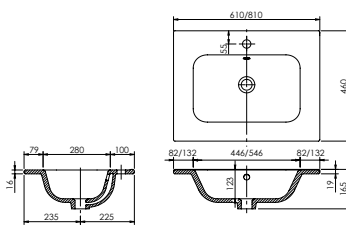

Serrenti/Vanity Basin

White. Ceramic. One tap hole. Integrated Overflow. Supplied with Chrome overflow ring, see more Type 3 / Type 4 overflow rings on **page 374**.

White - 610w x 460d x 15h mm	9200	£195
White - 810w x 460d x 15h mm	9201	£230