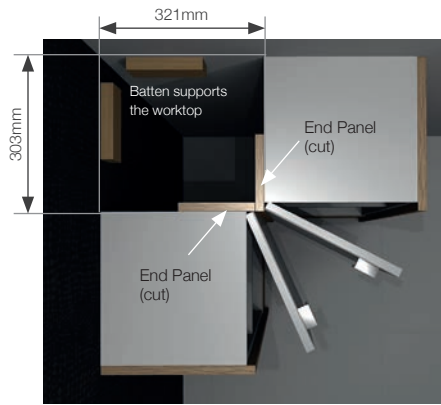

Corner Layouts & Bath Bulkheads

With limited storage space in modern bathrooms the use of corners is becoming ever more popular. Below illustrates some common corner layouts for you to consider when planning your bathroom furniture.

Layout 1: Suitable for doors only.

(Using end panels in corner)