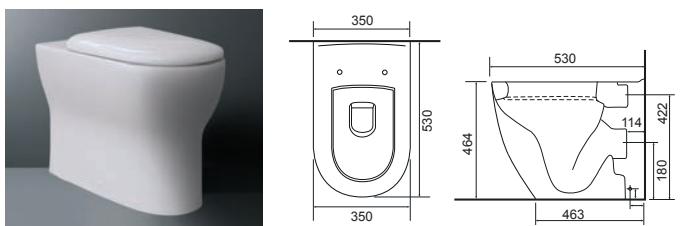

Cleveland Comfort Height - Rimless

Cleveland BTW Comfort Height Rimless Pan with Ballina Seat.
Not suitable for use with 400mm WC units
Supplied with Chrome hinges, see more Type 2 hinges on [page 381](#). **36.9181.01** £455

LO SC TP