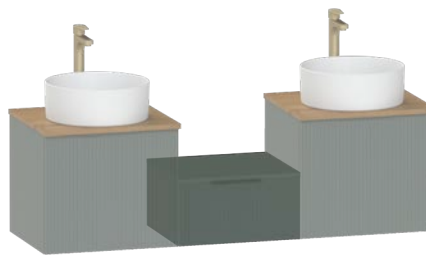

1500 Unit configurations

500 One Drawer Complement
500 Two Drawer x2

700 One Drawer Complement

700w x 450d x 270h mm

Single drawer with colour-matched handle, worktop and glass drawer dividers. **Only available in fluted fronts.**

Choose Finish	Code	Price
☐ Coral White	5760	£650
☐ Fir Green	5761	£650
☐ Steeple Grey	5762	£650
☐ Matt Black	5763	£650