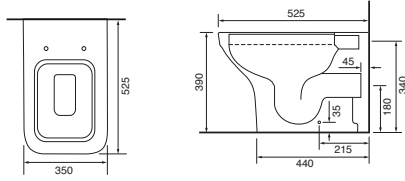

Back To Wall WC Sets

Denver