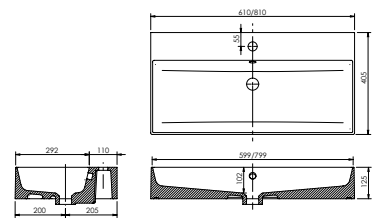

Memphis - Slimline

White. Ceramic. One tap hole. Integrated Overflow. Supplied with Chrome overflow ring, see more Type 3 overflow rings on [page 374](#).

		Code	Price	Suitable Vanity Carcass Sizes
Slimline	610w x 400d x 125h mm	9286	£420	600mm Slimline
Slimline	810w x 400d x 125h mm	9287	£520	800mm Slimline