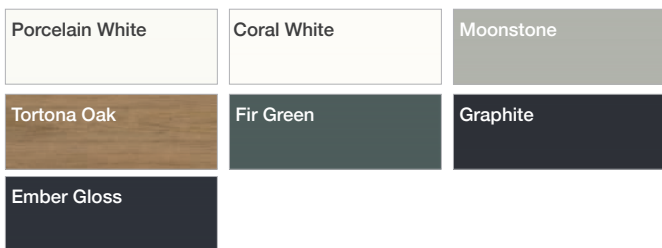

Vanity Furniture Colour Swatches

Aurelia

Brenta

Charlbury NEW

Chelworth

Diamante

Isla

Levanto

Loreto

Minori

Novoli

Petra

Sora

Tesima

Ultimo

Valor NEW

Veneto