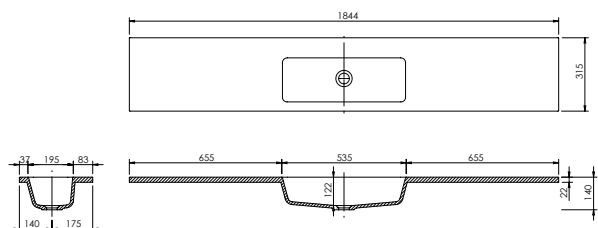

Inari Inline Cast Wing Basin/Vanity Basin

White. Cast Marble. No tap hole. No Overflow. Overflow rings not required. Basin can be cut to size if the cut end is positioned against a wall.

Central Bowl - 1844w x 315d x 22h mm	3686	£510