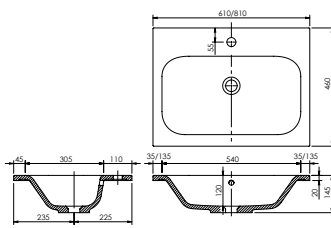

Orani/Vanity Basin

Cast Marble. One tap hole. External Overflow. Supplied with Chrome overflow ring, see more Type 1 overflow rings on **page 374**.

Gloss White - 610w x 460d x 20h mm	9240	£235
Matt White - 610w x 460d x 20h mm	9241	£260
Gloss White - 810w x 460d x 20h mm	9242	£275
Matt White - 810w x 460d x 20h mm	9243	£300