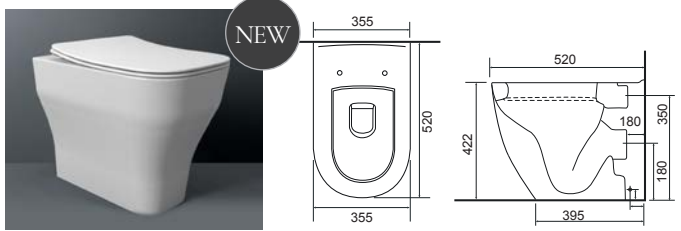

Back To Wall WC Sets

Daytona - Rimless

Daytona BTW Rimless Pan with Borden Seat
Supplied with Chrome hinges, see more Type 1 hinges on [page 381](#). **36.9322.01** £445

LO SC TP