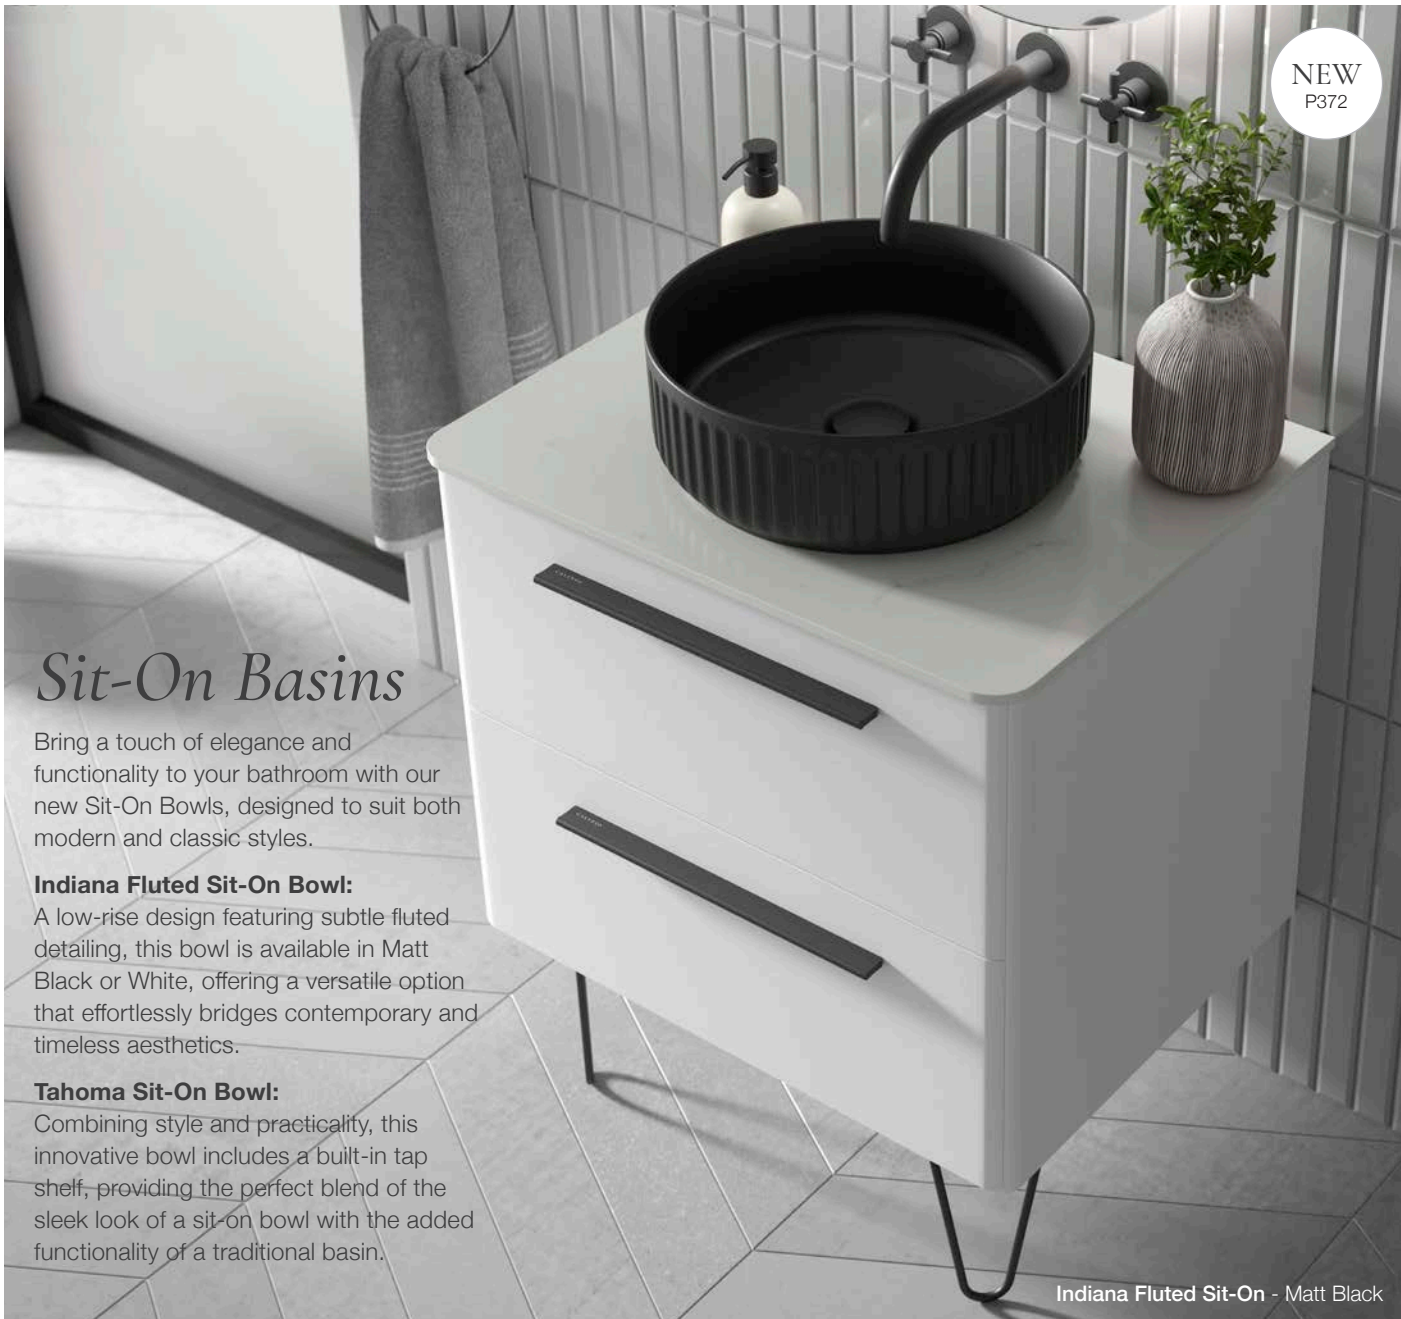

Sora now available in:

 Warm Sage

NEW
P290

Sora - Warm Sage

New to Calypso

NEW
P372

Sit-On Basins

Bring a touch of elegance and functionality to your bathroom with our new Sit-On Bowls, designed to suit both modern and classic styles.

Indiana Fluted Sit-On Bowl:

A low-rise design featuring subtle fluted detailing, this bowl is available in Matt Black or White, offering a versatile option that effortlessly bridges contemporary and timeless aesthetics.

Tahoma Sit-On Bowl:

Combining style and practicality, this innovative bowl includes a built-in tap shelf, providing the perfect blend of the sleek look of a sit-on bowl with the added functionality of a traditional basin.