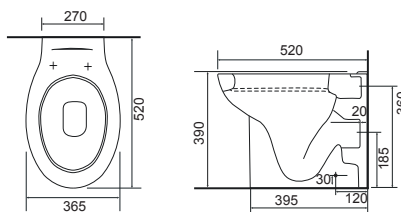

Portland-

LO SC TP

Portland BTW Pan with Glenbrook Seat. Supplied with Chrome hinges, see more Type 1 hinges on [page 381](#).

36.9046.01 £352