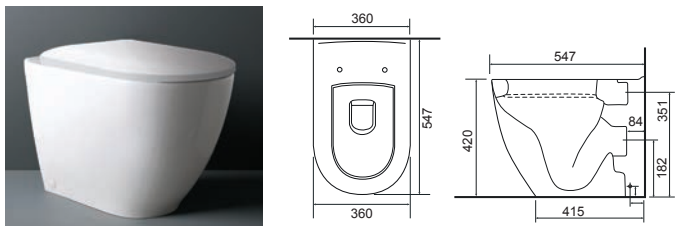

Aurora - Rimless

Aurora BTW Rimless Pan with Ballina Seat
Supplied with Chrome hinges, see more Type 1 hinges on [page 381](#). **36.9305.02** £449

LO SC TP