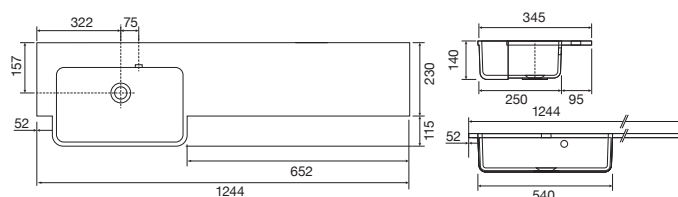

Semi Recessed Wing Basins

Semi Recessed Wing Basins are an all-in-one structure combining a semi recessed basin and worktop. They are designed to sit across a number of different furniture layouts according to the length of the basins, and all models include a template for cutting and shaping the basin unit upper panel to fit.

Fontana Cast Wing Basin - 1244mm (Slim)

CM

White. Cast Marble. No tap hole. Integrated Overflow. Suitable for use with a 1200mm run of furniture. Not compatible with Bowland slimline units. This basin section will only suit a 600 slimline carcass size. Basin can be cut to size and finished with the Fontana finishing kit. Supplied with White overflow ring, see more Type 3 / Type 4 overflow rings on [page 374](#).

Left Hand Bowl - 1244w x 345d x 15h mm	37.3545	£650
Right hand Bowl - 1244w x 345d x 15h mm	37.3546	£650