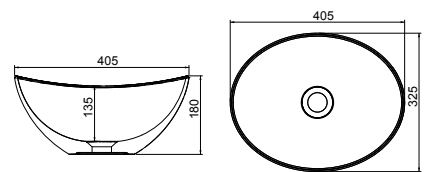

Fremont

Black/White. Ceramic. No tap hole. No Overflow. We recommend using our free flowing unslotted waste with this basin, see [page 356](#).

405w x 325d x 180h mm

Code	Price
9114	£390