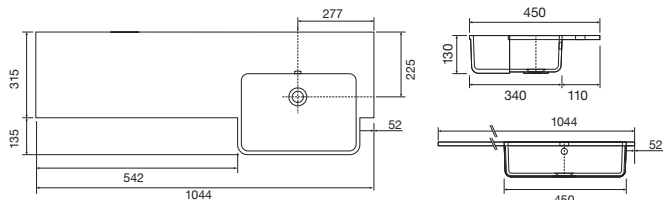

Fontana Cast Wing Basin - 1044mm

White. Cast Marble. No tap hole. Integrated Overflow. Suitable for use with a 1000mm run of furniture. This basin section will only suit a 500 standard carcass size. Basin can be cut to size and finished with the Fontana finishing kit. Supplied with White overflow ring, see more Type 3 / Type 4 overflow rings on [page 374](#).

Left Hand Bowl - 1044w x 450d x 15h mm	37.3518	£535
Right Hand Bowl - 1044w x 450d x 15h mm	37.3519	£535