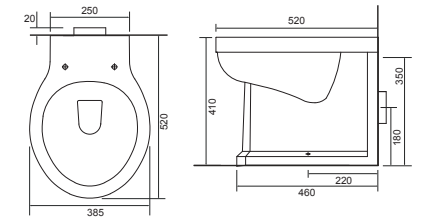

Georgia with Wentworth Coloured Seat

LO SC TP

Supplied with Chrome hinges that are not interchangeable

○ Cotton White	36.9170.02	£523.00	● Slate	36.9170.06	£523.00
● Portland Stone	36.9170.11	£523.00	● Maritime Blue	36.9170.07	£523.00
● Shale	36.9170.04	£523.00	● Spruce	36.9170.09	£523.00
● Lagoon Mist	36.9170.05	£523.00