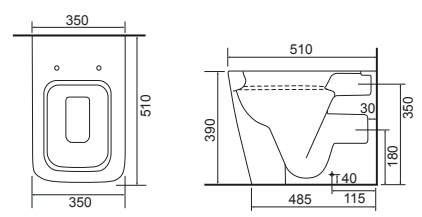

Tulsa-

LO SC TP

Tulsa BTW Pan with Casula Seat. Supplied with Chrome hinges, see more Type 1 hinges on [page 381](#).

36.9105.01 £446