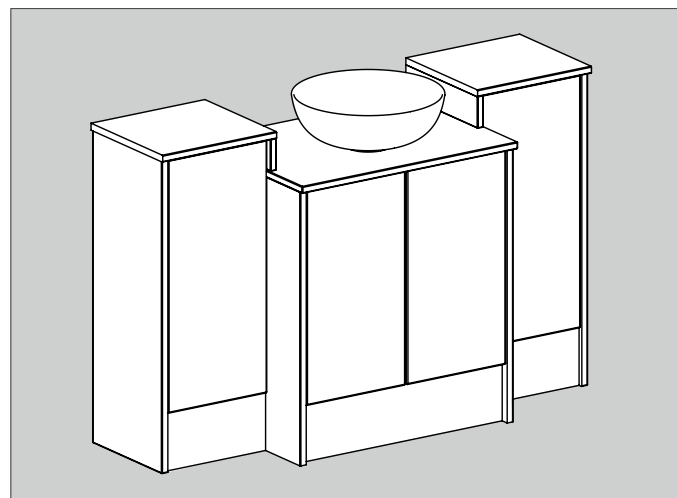

Concept for creating deep sit-on basin units integrated with standard-height fitted furniture.