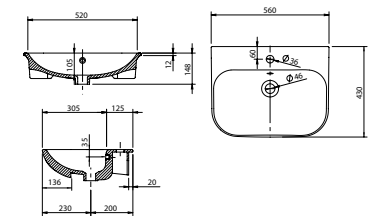

Riverdale

NEW

White. Ceramic. One tap hole. Integrated Overflow. Supplied with a Chrome overflow ring, see more Type 3 overflow rings on page 374.

		Code	Price	Minimum Carcass Sizes
Standard	560w x 430d x 150h mm	37.9324	£230	600m Standard