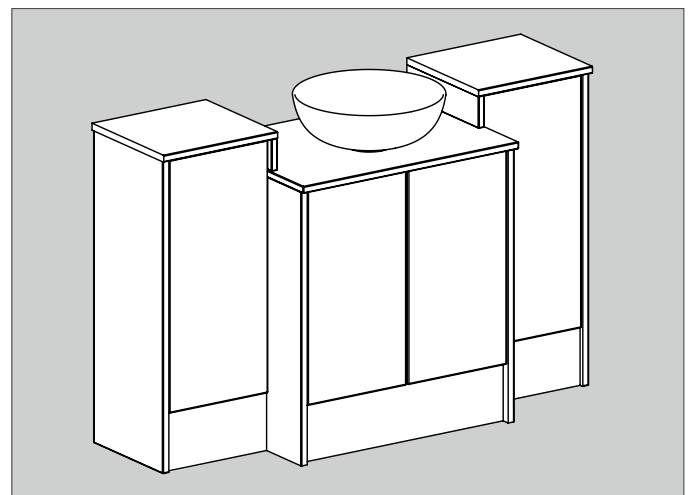

Concept for creating deep sit-on basin units integrated with standard-height fitted furniture.

Brecon Fitted Furniture Pricing

The Brecon range, shown in Dark Sapphire, offers 18mm vinyl-wrapped MDF doors and fascia panels with durable, ready-assembled MFC carcasses. Pre-drilled for easy fittings, it includes soft-close hinges, adjustable drawer runners, and a wall-fixing kit for secure installation.