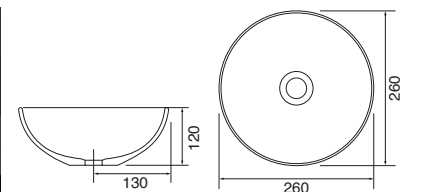

Tucson

White. Ceramic. No tap hole. No Overflow. We recommend using our free flowing unslotted waste with this basin, see [page 356](#).

260w x 260d x 120h mm

Code	Price
9169	£200