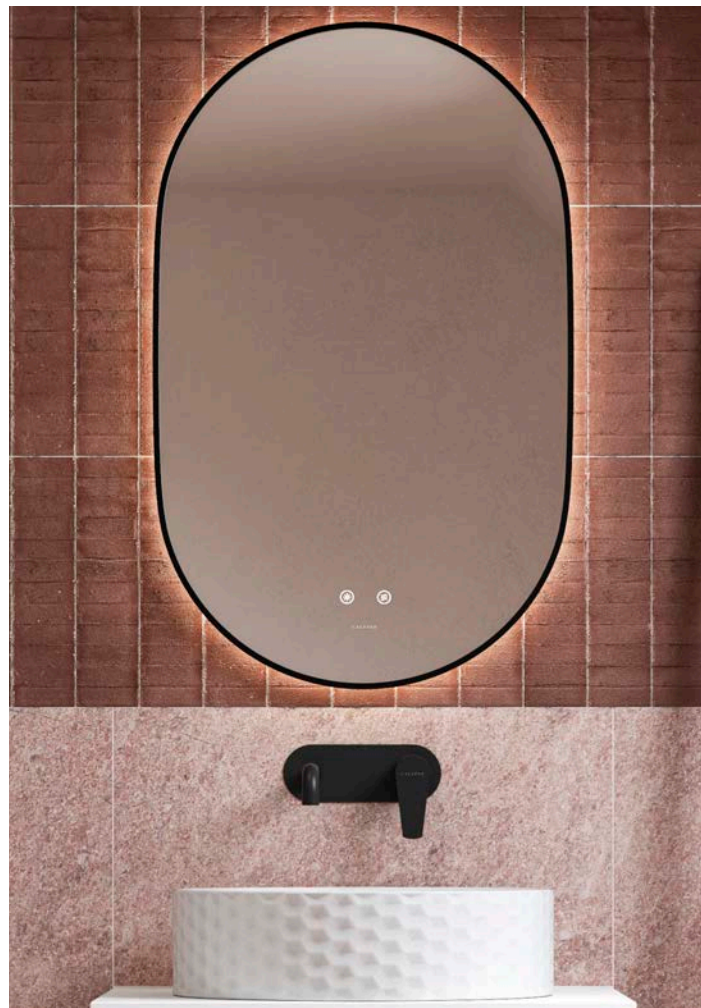

Lugo

Features:

A backlit half moon LED mirror.

- Touch control operation for demister, brightness, and LED warmth.
- Fog free, energy-efficient, demister pad.
- Mains power required.
- Bathroom safe IP44 rating.

800w x 30d x 600h mm	3674	£535
1000w x 30d x 600h mm	3677	£560

Murello

Features:

A backlit LED mirror with a black or gold edge.

- Touch control operation for demister, brightness, and LED warmth.
- Fog free, energy-efficient, demister pad.
- Mains power required.
- Bathroom safe IP44 rating.

Black - 500w x 30d x 800h mm	3678	£450
Brushed Brass - 500w x 30d x 800h mm	3679	£450