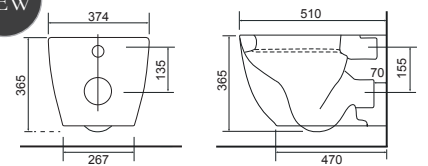

LO SC TP

Riverdale Wall Hung Rimless Pan with Collierina Seat.
Supplied with Chrome hinges, see more Type 1 hinges on **page 381**. **36.9326.01** £465