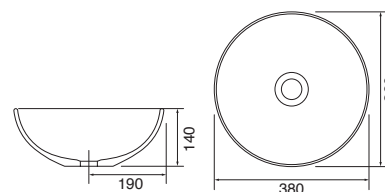

Toledo

Matt. Ceramic. No tap hole. No Overflow. We recommend using our free flowing unslotted waste with this basin, see [page 356](#).

380w x 380d x 140h mm

Code	Price
9283	£305