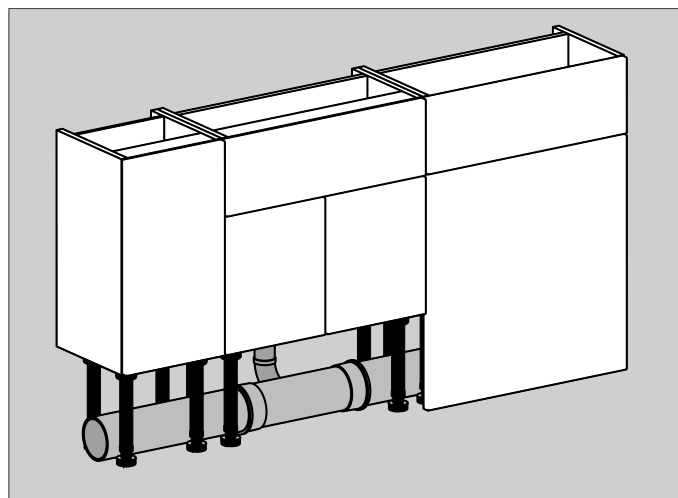

Concept for concealing soil and waste pipes within fitted furniture or walls.