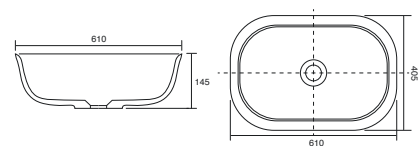

Albavese

Gloss. Cast Marble. No tap hole. No Overflow. We recommend using our free flowing unslotted waste with this basin, see [page 356](#).

	Code	Price
610w x 405d x 145h mm	3583	£360