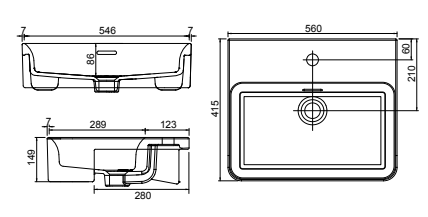

Charlotte

White. Ceramic. One tap hole. Integrated Overflow. Supplied with Chrome overflow ring, see more Type 3 overflow rings on page 374.

		Code	Price	Minimum Carcass Sizes
Standard	550w x 420d x 30h mm	37.9112	£365	600 Standard