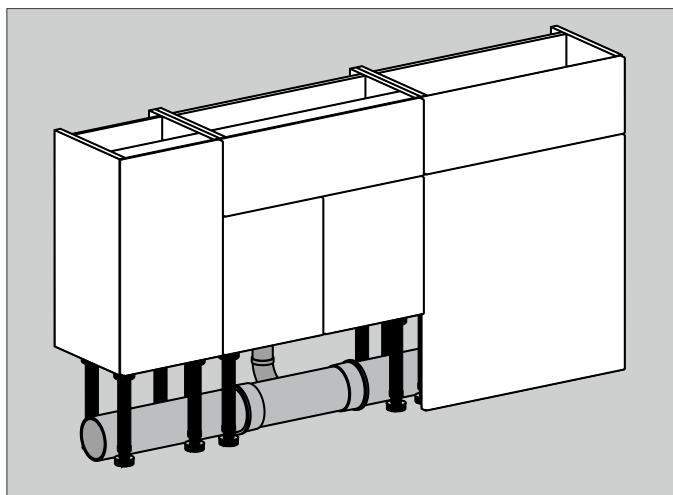

Concept for concealing soil and waste pipes within fitted furniture or walls.