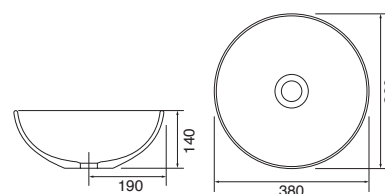

Toledo

Grey. Ceramic. No tap hole. No Overflow. We recommend using our free flowing unslotted waste with this basin, see [page 356](#).

380w x 380d x 140h mm

Code	Price
9284	£305