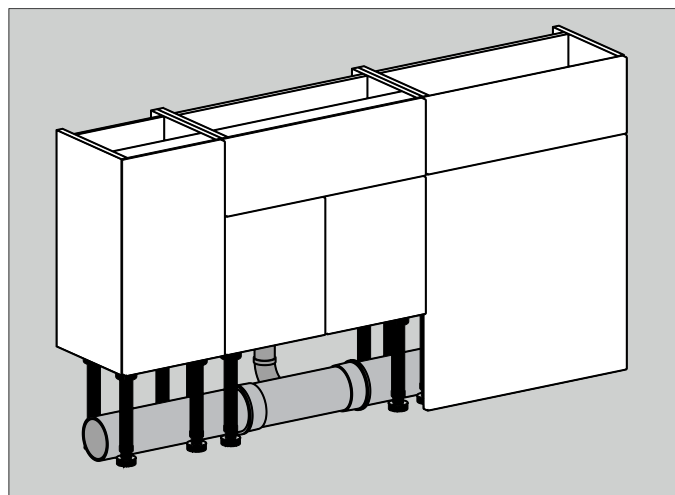

Concept for concealing soil and waste pipes within fitted furniture or walls.

Accessible Furniture

Use 561 carcass units with a 150mm plinth for a lower-height furniture run. Ideal for those needing improved accessibility, this design combines functionality with a stylish finish.

Stepped Basin Design

Use 561mm carcass with 150mm legs to create a stunning fitted furniture runs featuring a stepped-down basin unit. This stylish design enhances your bathroom space's functionality and visual appeal.