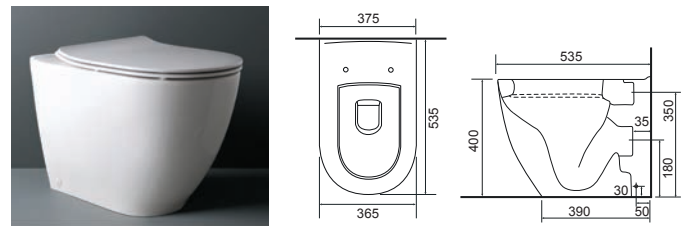

Aurora

Aurora BTW Pan with Collerina Seat.
Supplied with Chrome hinges, see more Type 1 hinges on [page 381](#). **36.9117.01** £420

LO SC TP