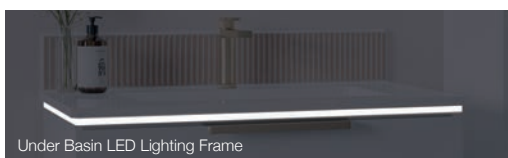

LED Lighting

Under Basin LED Lighting Frame