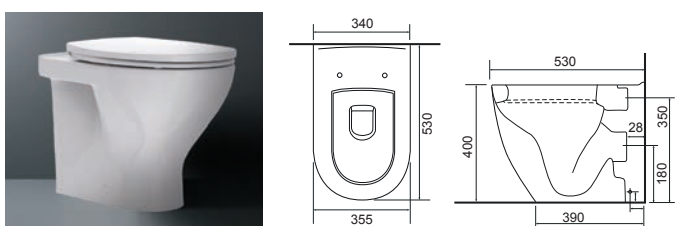

Dakota - Rimless

Dakota BTW Rimless Pan with Kambah Seat.
Supplied with Chrome hinges, see more Type 1 hinges on [page 381](#). **36.9295.01** £350

LO SC TP