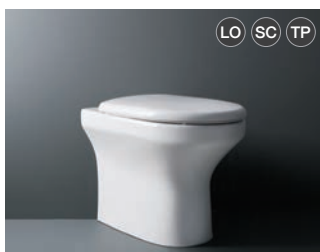

Charlotte - Back-to-wall WC
350w x 550d x 405h mm **36.9110.01** £591