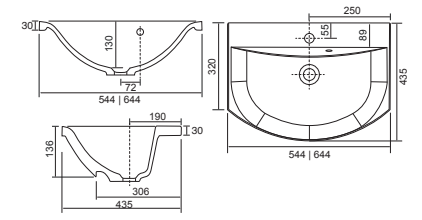

ART Shoulder

White. Cast Marble. One tap hole. Integrated Overflow. Supplied with Chrome overflow ring, see more Type 2 / Type 3 overflow rings on [page 374](#).

		Code	Price	Minimum Carcass Sizes
Standard	544w x 435d x 30h mm	37.3225	£340	500mm standard
Standard	644w x 435d x 30h mm	37.3226	£380	600mm standard