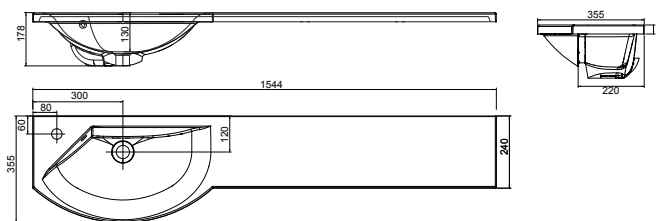

ART Cast Wing Basin - 1544mm (Slim)

CM

White. Cast Marble. One tap hole. Integrated Overflow. This basin section will only suit a 600 slimline carcass size. Basin can be cut to size if the cut end is positioned against a wall. Supplied with Chrome overflow ring, see more Type 2 / Type 3 overflow rings on [page 374](#).

Left Hand Bowl - 1544w x 355d x 30h mm	37.3203	£605
Right Hand Bowl - 1544w x 355d x 30h mm	37.3204	£605