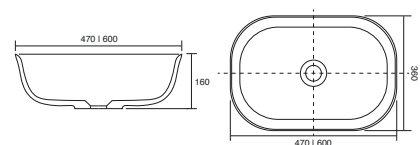

Bouro

Gloss. Cast Marble. No tap hole. No Overflow. We recommend using our free flowing unslotted waste with this basin, see [page 356](#).

	Code	Price
470w x 360d x 160h mm	3584	£285
600w x 360d x 160h mm	3585	£335