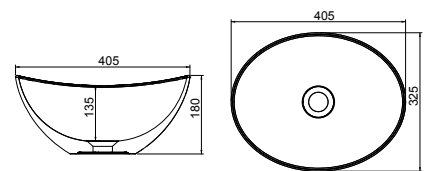

Fremont

White. Ceramic. No tap hole. No Overflow. We recommend using our free flowing unslotted waste with this basin, see [page 356](#).

405w x 325d x 180h mm

Code	Price
9113	£200