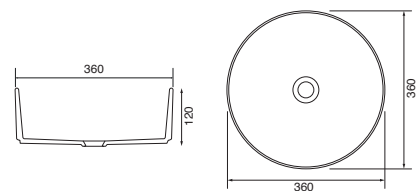

Indiana

NEW

Matt Black. Ceramic. No tap hole. No Overflow. We recommend using our free flowing unslotted waste with this basin, see [page 356](#).

	Code	Price
360w x 360d x 120h mm	9318	£415