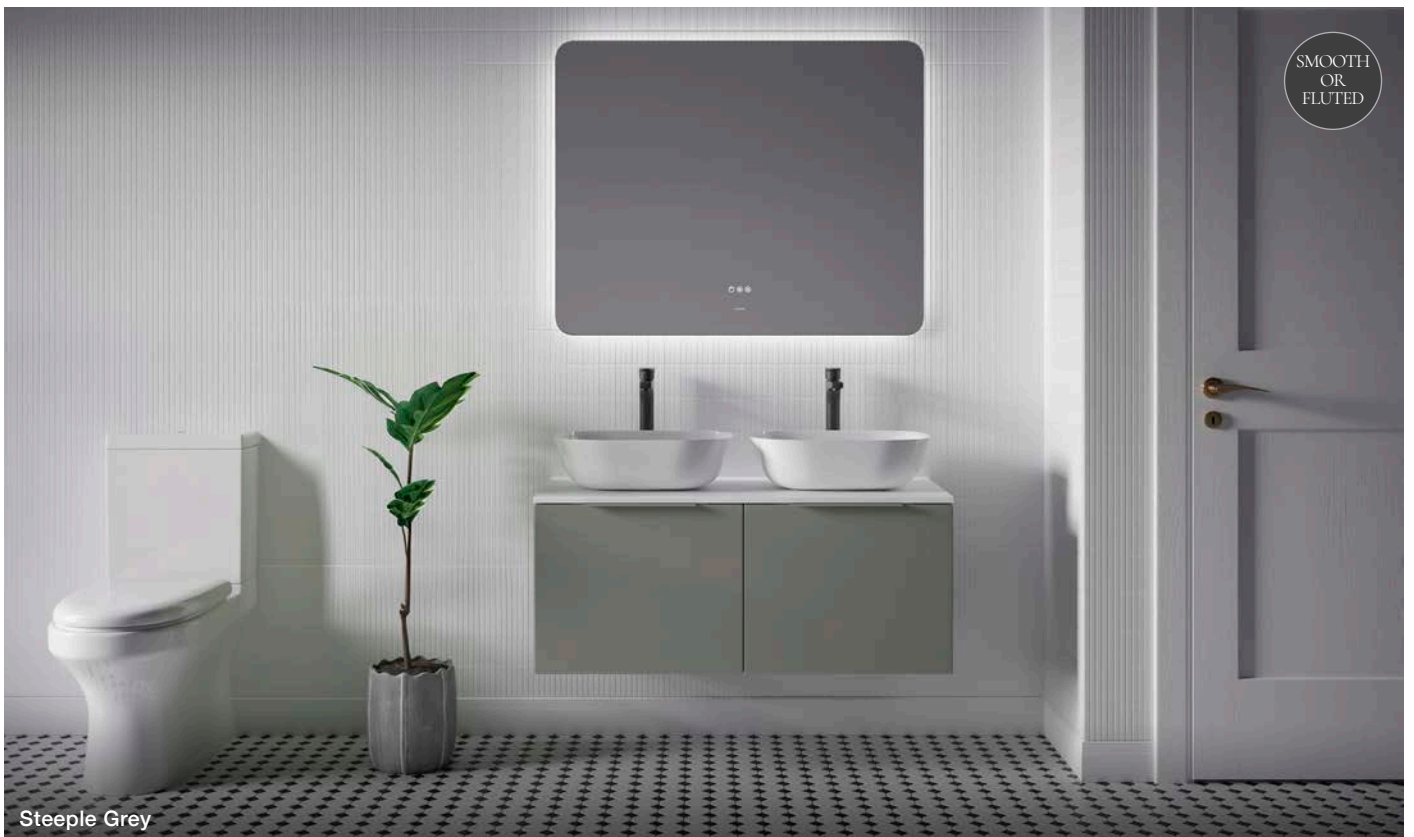

Matt Black

SMOOTH
OR
FLUTED

Steeple Grey

Fir Green

A bold statement wall is anchored by the Tesima Vanity 900 in Fir Green, with fluted-front design, 20mm Character Oak square edge countertop, and Bouro 470 sit-on basin seamlessly blend natural textures and modern style. The tall Busca Brushed Brass basin tap introduces warmth and refinement, while the Portel 900 mirror completes the look, striking a balance between elegance and organic design.

Matt Black

Tesima's internal hidden drawer brings effortless organisation with a modern edge. Shown here in Matt Black, the sleek 900 flat-front design is paired with the striking Forza cast block basin and a Busca Brushed Brass basin tap. The fluted wall unit adds a touch of texture, combining practical storage with sophisticated style.

Steeple Grey

A sleek and contemporary look. Two Tesima 500 vanities in Steeple Grey are combined under a single 15mm Matt White cast marble worktop for a unified, clean design. Featuring the Bellanti sit-on basin and Busca tall Matt Black basin tap, this setup delivers a crisp, minimalist aesthetic. Finished with the Marbella Black mirror, the space is both sharp and stylish.