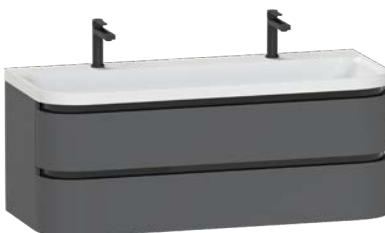

Add a Vanity Basin	Code	Price
Allerona Cast - Single Bowl, 2 Tap Hole	3567	£595