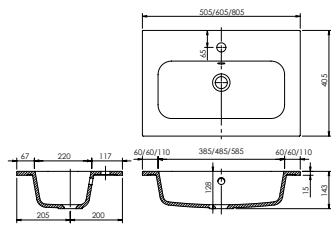

Vanity Basins

Vanity Basins are sized to fit perfectly on our vanity units, available in standard widths of 600mm, 800mm, and 1200mm. Designed for a seamless fit and optimal functionality in a variety of bathroom layouts.

Idro/Vanity Basin

White. Cast Marble. One tap hole. External Overflow. Supplied with Chrome overflow ring, see more Type 1 overflow rings on **page 374**.

505w x 405d x 15h mm	9260	£278
605w x 405d x 15h mm	9261	£310
805w x 405d x 15h mm	9262	£390