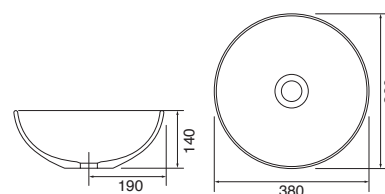

Toledo

Black. Ceramic. No tap hole. No Overflow. We recommend using our free flowing unslotted waste with this basin, see [page 356](#).

380w x 380d x 140h mm

Code	Price
9285	£305