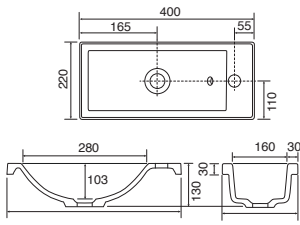

Varzi Slimline/Drop In Basin

White. Cast Marble. One tap hole. External Overflow. Reversible left/right basin positioning. Suitable for the 400 slimline base/basin units only. Supplied with Chrome overflow ring, see more Type 1 overflow rings on **page 374**.

400w x 220d x 30h mm	3177	£140