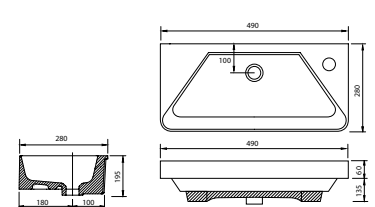

Ambra - Slimline

NEW

White. Ceramic. No tap hole. We recommend using our free flowing unslotted waste with this basin, see [page 356](#).

		Code	Price	Suitable for Sora Cloakroom Vanity
Slimline	500w x 280d x 150h mm	9309	£120	500mm Cloakroom