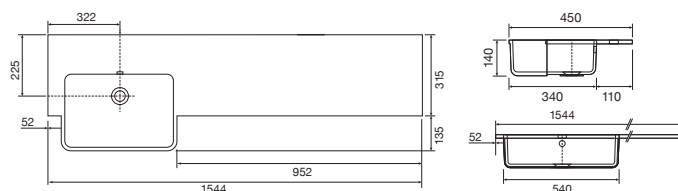

Fontana Cast Wing Basin - 1544mm

CM

White. Cast Marble. No tap hole. Integrated Overflow. Suitable for use with a 1500mm run of furniture. This basin section will only suit a 600 standard carcass size. Basin can be cut to size and finished with the Fontana finishing kit. Supplied with White overflow ring, see more Type 3 / Type 4 overflow rings on [page 374](#).

Left Hand Bowl - 1544w x 450d x 15h mm	37.3603	£850
Right Hand Bowl - 1544w x 450d x 15h mm	37.3604	£850