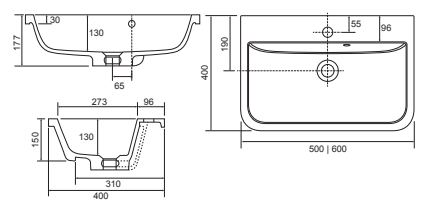

Elan

White. Cast Marble. One tap hole. Integrated Overflow. Supplied with Chrome overflow ring, see more Type 2 / Type 3 overflow rings on page 374.

		Code	Price	Minimum Carcass Sizes
Standard	500w x 400d x 30h mm	37.3506	£379	500mm
Standard	600w x 400d x 30h mm	37.3507	£395	600mm