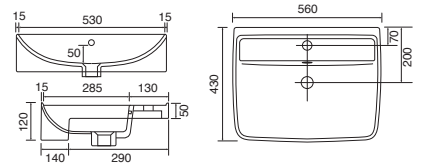

Semi Recessed Basins

Semi recessed basins are designed to be partially rebated into the worktop over a basin unit and projecting forwards slightly to offer an ergonomic design. All models include a cutting template, for a perfect fit when scribing the upper fascia panel to the basin.

Madison

White. Ceramic. One tap hole. Integrated Overflow. Supplied with Chrome overflow ring, see more Type 3 overflow rings on [page 374](#).

		Code	Price	Minimum Carcass Sizes
Standard	560w x 430d x 65h mm	37.9163	£155	600 Standard