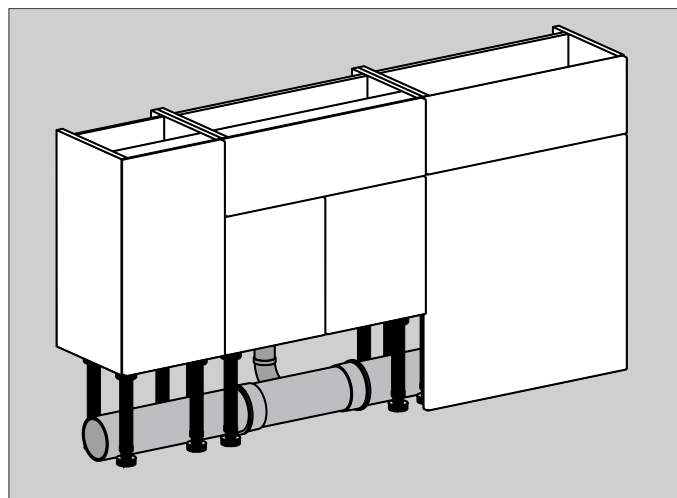

Concept for concealing soil and waste pipes within fitted furniture or walls.