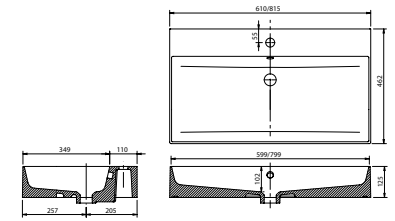

Memphis - Standard

White. Ceramic. One tap hole. Integrated Overflow. Supplied with Chrome overflow ring, see more Type 3 overflow rings on [page 374](#).

		Code	Price	Suitable Vanity Carcass Sizes
Standard	610w x 460d x 125h mm	9288	£420	600mm Standard
Standard	810w x 460d x 125h mm	9289	£520	800mm Standard