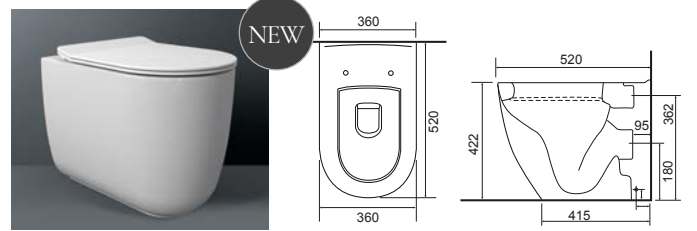

Riverdale - Rimless

Riverdale BTW Rimless Pan with Collerina Seat.
Supplied with Chrome hinges, see more Type 1 hinges on [page 381](#). **36.9325.01** £465

LO SC TP