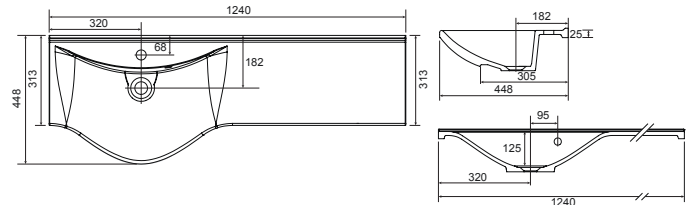

Semi Recessed Wing Basins

Semi Recessed Wing Basins are an all-in-one structure combining a semi recessed basin and worktop. They are designed to sit across a number of different furniture layouts according to the length of the basins, and all models include a template for cutting and shaping the basin unit upper panel to fit.

Combi Basins - 1240mm

White. Cast Marble. One tap hole. External Overflow. Suitable for use with two 600mm standard depth units with an end panel at each end. Basin can be cut to size if the cut end is positioned against a wall. Supplied with Chrome overflow ring, see more Type 1 overflow rings on [page 374](#).

Left Hand Bowl - 1240w x 448d x 25h mm	37.3071	£490
Right Hand Bowl - 1240w x 448d x 25h mm	37.3070	£490