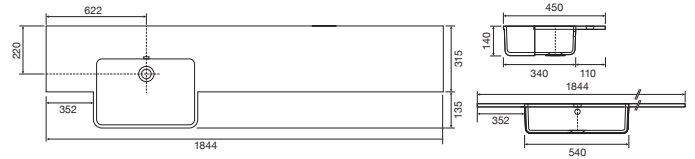

Semi Recessed Wing Basins

Semi Recessed Wing Basins are an all-in-one structure combining a semi recessed basin and worktop. They are designed to sit across a number of different furniture layouts according to the length of the basins, and all models include a template for cutting and shaping the basin unit upper panel to fit.

Fontana Cast Wing Basin - 1844mm

White. Cast Marble. No tap hole. Integrated Overflow. Suitable for use with a 1800mm run of furniture. This basin section will only suit a 600 standard carcass size. Basin can be cut to size and finished with the Fontana finishing kit. Supplied with White overflow ring, see more Type 3 / Type 4 overflow rings on [page 374](#).

Left Hand Bowl - 1844w x 450d x 15h mm	37.3605	£935
Right Hand Bowl - 1844w x 450d x 15h mm	37.3606	£935