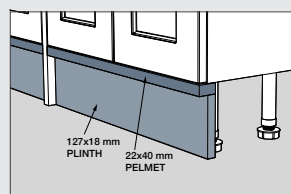

Plinth Pelmet Curved

Cornice

Light Pelmet

	Curved Two Piece 300w x 127d x 300h + 300w x 22d x 300h	Curved Single Plinth 300w x 150d x 300h
CN Cotton White	1301CN	6039CN
PS Portland Stone	1301PS	6039PS
SE Shale	1301SE	6039SE
LM Lagoon Mist	1301LM	6039LM
SU Spruce	1301SU	6039SU
MT Maritime Blue	1301MT	6039MT
ST Slate	1301ST	6039ST
	£150	£135

	Cornice 1500w x 64d x 79h	Cornice 2500w x 64d x 79h
CN Cotton White	6045CN	6046CN
PS Portland Stone	6045PS	6046PS
SE Shale	6045SE	6046SE
LM Lagoon Mist	6045LM	6046LM
SU Spruce	6045SU	6046SU
MT Maritime Blue	6045MT	6046MT
ST Slate	6045ST	6046ST
	£150	£204

	Pelmet 1500w x 30d x 50h	Pelmet 2500w x 30d x 50h
CN Cotton White	6035CN	6036CN
PS Portland Stone	6035PS	6036PS
SE Shale	6035SE	6036SE
LM Lagoon Mist	6035LM	6036LM
SU Spruce	6035SU	6036SU
MT Maritime Blue	6035MT	6036MT
ST Slate	6035ST	6036ST
	£110	£156

Pelmet, Plinth & Cornice Dimensions

Our fitted furniture is crafted with simplicity and functionality in mind, making it easy to assemble and perfect for your bathroom.

For a polished look, consider incorporating a cornice trim. Ideal for concealing lights under wall units, it can also serve as a modern or traditional cornice, adding a refined finish to the top of Pentland wall units.

Pelmet & Plinth