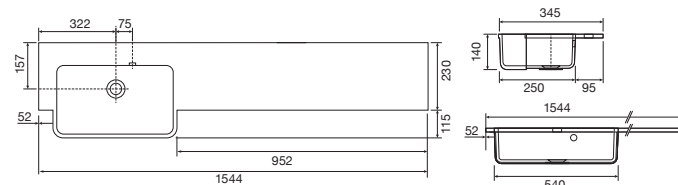

Fontana Cast Wing Basin - 1544mm (Slim)

CM

White. Cast Marble. No tap hole. Integrated Overflow. Suitable for use with a 1500mm run of furniture. Not compatible with Bowland slimline units. This basin section will only suit a 600 slimline carcass size. Basin can be cut to size and finished with the Fontana finishing kit. Supplied with White overflow ring, see more Type 3 / Type 4 overflow rings on [page 374](#).

Left Hand Bowl- 1544w x 345d x 15h mm	37.3547	£850
Right Hand Bowl - 1544w x 345d x 15h mm	37.3548	£850