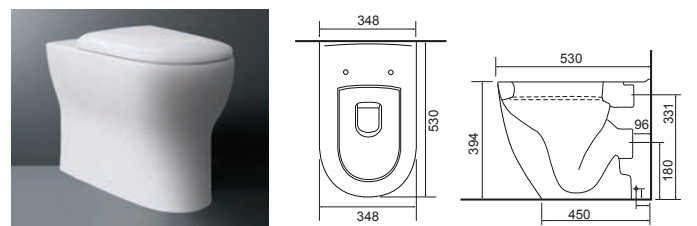

Cleveland - Rimless

Cleveland BTW Rimless Pan with Ballina Seat.
Supplied with Chrome hinges, see more Type 1 hinges on [page 381](#). **36.9179.01** £430

LO SC TP