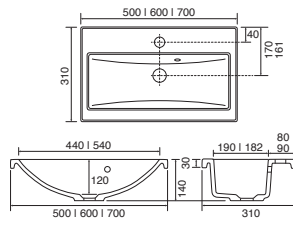

Inline Basins

Inline Basins are designed to sit directly on a basin unit without the need for a worktop, aligning perfectly with the front of the unit for a clean, streamlined finish.

Finesse/Drop In Basin

White. Cast Marble. One tap hole. External Overflow. Suitable for standard depth base/basin units only. Each basin size is recommended to match the carcass size (i.e. 500 basin suits a 500 carcass). Supplied with Chrome overflow ring, see more Type 1 overflow rings on **page 374**.

500w x 310d x 30h mm	3091	£305
600w x 310d x 30h mm	3080	£305
700w x 310d x 30h mm	3093	£305