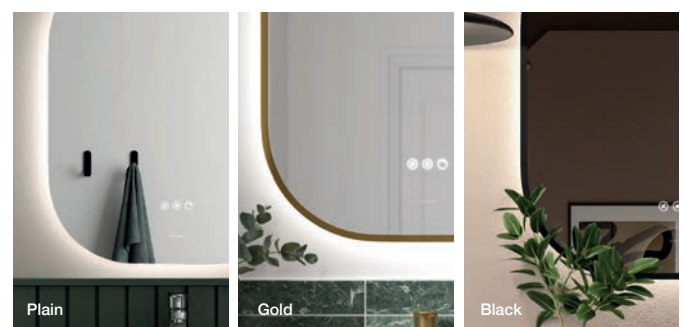

Marbella

Features:

A backlit LED mirror with rounded corners. Available with a gold, black or mirrored edge.

- Touch control operation for demister, brightness, and LED warmth.
- Fog free, energy-efficient, demister pad.
- Mains power required.
- Bathroom safe IP44 rating.
- Auto off:
  - Light: 12 hours
  - Demister: 2 hours

Plain - 600w x 30d x 700h mm	3376	£367
Gold - 600w x 30d x 700h mm	3377	£435
Black - 600w x 30d x 700h mm	3378	£400