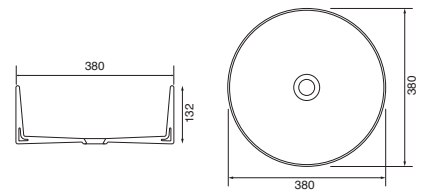

Florida

White. Ceramic. No tap hole. No Overflow. We recommend using our free flowing unslotted waste with this basin, see [page 356](#).

380w x 380d x 135h mm

Code	Price
9199	£190