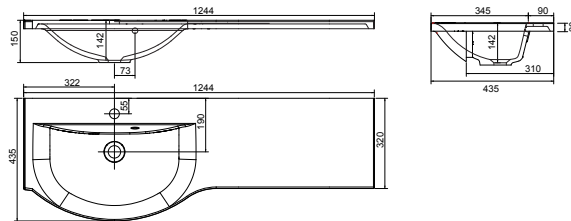

ART Wing Basins

ART Semi Recessed Wing Basins are an all-in-one structure combining an ART semi recessed basin and worktop. They are designed to sit across a number of different furniture layouts according to the length of the basins, and all models include a template for cutting and shaping the basin unit upper panel to fit.

ART Cast Wing Basin - 1244mm

CM

White. Cast Marble. One tap hole. Integrated Overflow. This basin section will only suit a 600 standard carcass size. Basin can be cut to size if the cut end is positioned against a wall. Supplied with Chrome overflow ring, see more Type 2 / Type 3 overflow rings on [page 374](#).

Left Hand Bowl - 1244w x 435d x 30h mm	37.3191	£575
Right Hand Bowl - 1244w x 435d x 30h mm	37.3192	£575