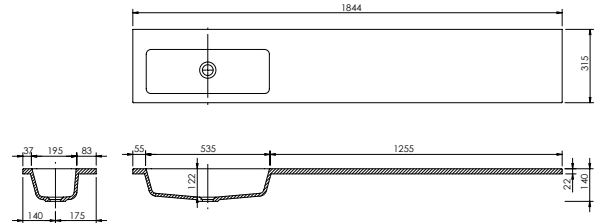

Inari Inline Cast Wing Basin/Vanity Basin

White. Cast Marble. No tap hole. No Overflow. Overflow rings not required. Basin can be cut to size if the cut end is positioned against a wall.

Left Hand Bowl - 1844w x 315d x 22h mm	3687	£510
Right Hand Bowl - 1844w x 315d x 22h mm	3688	£510