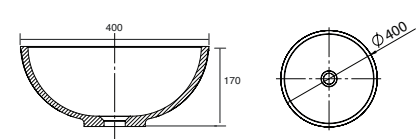

Vinci

Matt White. Cast Marble. No tap hole. No Overflow. We recommend using our free flowing unslotted waste with this basin, see [page 356](#).

	Code	Price
400w x 400d x 170h mm	3689	£310