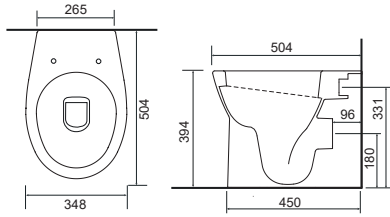

Denville

LO SC TP

Denville BTW Pan with Hillston Seat. Supplied with Chrome hinges that are not interchangeable

36.9178.01 £295