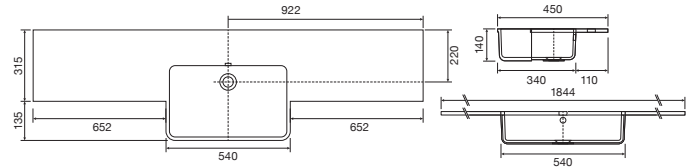

Fontana Cast Wing Basin - 1844mm

White. Cast Marble. No tap hole. Integrated Overflow. Suitable for use with a 1800mm run of furniture. This basin section will only suit a 600 standard carcass size. Basin can be cut to size and finished with the Fontana finishing kit. Supplied with White overflow ring, see more Type 3 / Type 4 overflow rings on [page 374](#).

Central Bowl - 1844w x 450d x 15h mm	37.3607	£935