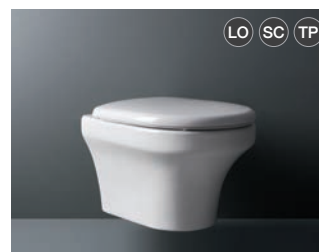

Charlotte - Wall Hung WC
355w x 510d x 400h mm **36.9116.01** £631