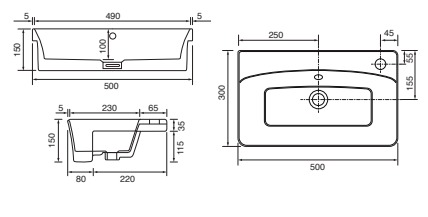

Denver

White. Ceramic. One tap hole. Integrated Overflow. Supplied with Chrome overflow ring, see more Type 3 overflow rings on page 374.

		Code	Price	Minimum Carcass Sizes
Standard/ Slimline	500w x 300d x 35h mm	37.9075	£255	600 Standard or Slim