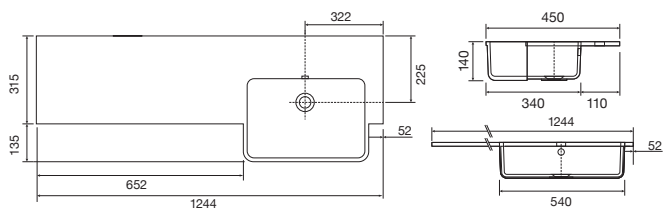

Fontana Cast Wing Basin - 1244mm

White. Cast Marble. No tap hole. Integrated Overflow. Suitable for use with a 1200mm run of furniture. This basin section will only suit a 600 standard carcass size. Basin can be cut to size and finished with the Fontana finishing kit. Supplied with White overflow ring, see more Type 3 / Type 4 overflow rings on [page 374](#).

Left Hand Bowl - 1244w x 450d x 15h mm	37.3601	£650
Right Hand Bowl - 1244w x 450d x 15h mm	37.3602	£650