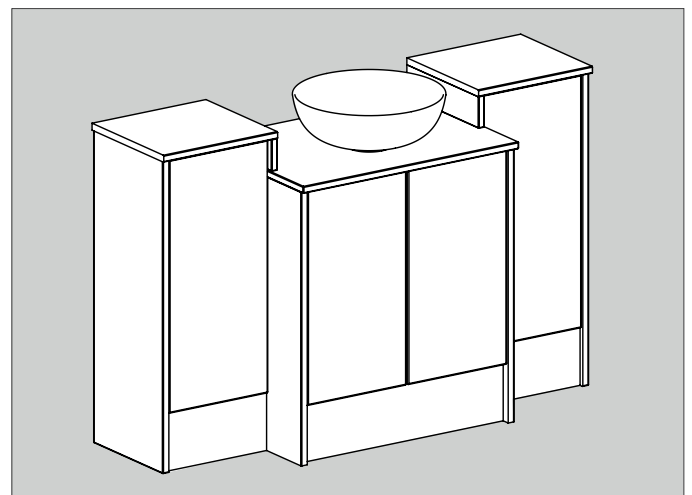

Concept for creating deep sit-on basin units integrated with standard-height fitted furniture.