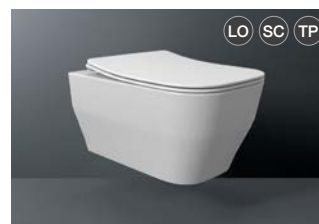

Daytona - Wall Hung Rimless WC
355w x 510d x 365h mm **36.9323.01** £445

Riverdale Collection

NEW

The Riverdale Collection embodies contemporary design with bold, minimalistic lines, perfect for modern bathroom spaces. The Riverdale ceramic basin features a smooth, rounded shape that adds softness to its striking design, measuring 560mm wide and suitable for a minimum 600mm basin unit. Complementing the basin is the Riverdale Back-to-Wall or Wall Hung pan, paired with the soft-close Collerina seat, offering comfort and durability with a refined finish. The Riverdale Collection is ideal for those seeking a bold yet understated bathroom aesthetic.