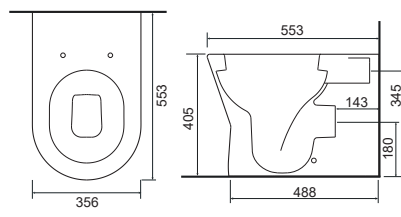

Vegas

LO SC TP

Vegas BTW Pan with Moura Seat. Supplied with Chrome hinges, see more Type 2 hinges on [page 381](#).

36.9174.01 £370