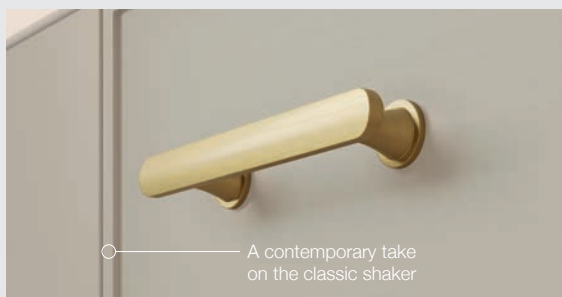

Dartmoor

The Dartmoor collection offers a contemporary take on the classic shaker for a pared-back and timeless look. Featuring a sleek 9mm slim frame edge, its elegant chamfered edge and minimalist design represent the traditional shaker style, reimagined. Dartmoor is available across our full range of fitted furniture and vanity cabinets in a variety of high-quality soft-touch matt finishes.

Furniture Features

- **Slim Shaker Frame**
  Featuring a sleek, slim shaker frame for a timeless yet modern aesthetic.
- **Spacious Storage**
  Thoughtfully designed storage to keep your essentials organised and at hand.
- **Premium Fittings**
  High-quality soft-close runners, hinges, and hardware for smooth, quiet operation.
- **Vanity to Match**
  A range of vanity options designed to match perfectly with our wider fitted collection.