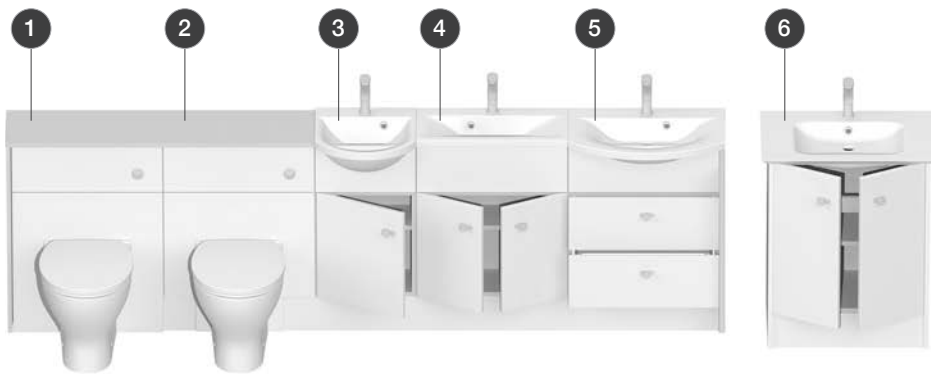

Fitted Furniture Units

Fitted bathroom units are highly versatile, allowing you to create any design you envision by combining units with coordinating panels for a cohesive look.