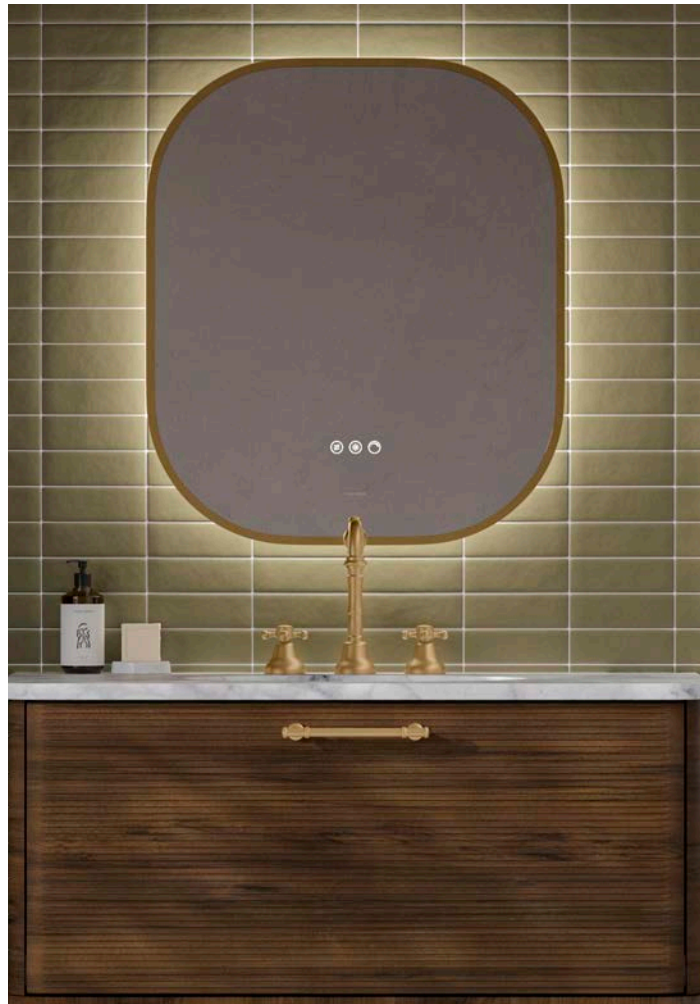

Farnese Mirrored Cabinet

Features:

An LED-framed two door cabinet, featuring fully mirrored doors and smoked glass shelves.

- Two soft close doors with mirrored exterior and interior.
- Two smoked glass shelves.
- Infrared switch provides hands-free control.
- Bright white LED colour.
- Internal 2 pin shaver socket and two USB ports.
- Mains power required.
- Bathroom safe IP44 rating.

500w x 195d x 700h mm	5709	£915
750w x 195d x 700h mm	5710	£995
900w x 195d x 700h mm	5711	£1,025
1200w x 195d x 700h mm	5712	£1,130