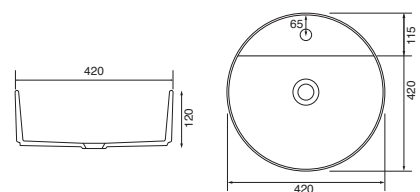

Tahoma

NEW

White. Ceramic. One tap hole. No Overflow. We recommend using our free flowing unslotted waste with this basin, see [page 356](#).

	Code	Price
420w x 420d x 120h mm	9319	£199