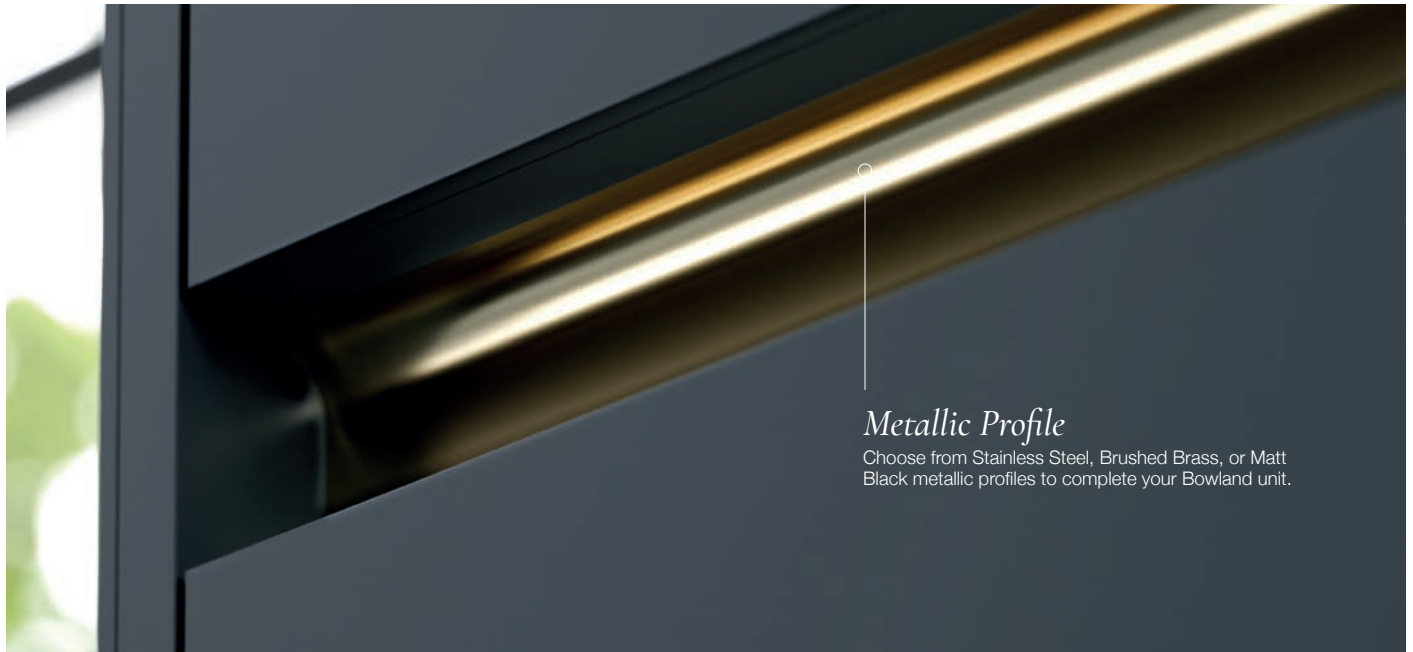

Metallic Profile

Choose from Stainless Steel, Brushed Brass, or Matt Black metallic profiles to complete your Bowland unit.

Metallic Profile Guide

Profiles are available in 1250mm and 2500mm lengths. The profile should be cut to match the overall length of the carcass run between the end and/or infill panels. Corner connectors are available to accommodate 90° angles in the furniture.