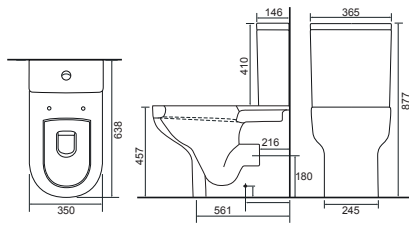

Cleveland Comfort Height

LO SC TP

Cleveland CC Comfort Height Rimless Pan & Cistern with Ballina Seat.
Supplied with Chrome hinges, see more Type 2 hinges on **page 381**. **36.9182.01** £715