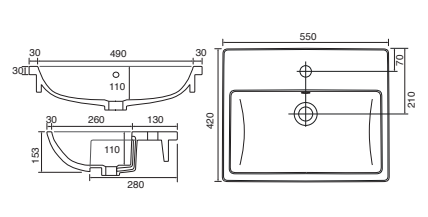

Charlotte

White. Ceramic. One tap hole. Integrated Overflow. Supplied with Chrome overflow ring, see more Type 3 overflow rings on page 374.

		Code	Price	Minimum Carcass Sizes
Standard	550w x 420d x 30h mm	37.9112	£365	600 Standard