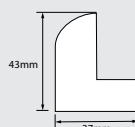

Panels, Plinths & Cornices

For a more detailed guide [see page 386](#).

Oak Veneered End & Infill Panels	Standard Base 305w x 18d x 811h	Slimline Base 220w x 18d x 811h	Wall 220w x 18d x 661h	Tall Wall 220w x 18d x 1222h	Deep Base 445w x 18d x 811h	Standard High Rise 305w x 18d x 2035h	Slimline High Rise 220w x 18d x 2035h
● Solid Oak	3010SO	3011SO	3145SO	3044SO	3085SO	3115SO	3135SO
	£130	£104	£115	£146	£171	£295	£240

Oak Veneered Plinth & Flyover	Plinth 1500w x 18d x 150h	Plinth 2000w x 18d x 150h	Plinth 2500w x 18d x 150h	Plinth 220w x 18d x 1222h	Plinth 1500w x 18d x 250h	Plinth 305w x 18d x 2035h
● Solid Oak	6001SO	6002SO	6005SO	3001SO	3002SO	3085SO
	£135	£164	£190	£169	£179	£171

Cornice	Cornice 1500w x 43d x 37h	Cornice 3000w x 43d x 37h
● Solid Oak	3012SO	3014SO
	£104	£185