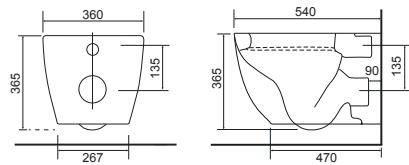

Close Coupled WC Sets

LO SC TP

Charlotte CC Pan & Cistern with Temora Seat.
Supplied with Chrome hinges, see more Type 1 hinges on **page 381**. **36.9111.01** £859

LO SC TP

Cleveland CC Rimless Pan & Cistern with Ballina Seat.
Supplied with Chrome hinges, see more Type 2 hinges on **page 381**. **36.9180.01** £685

LO SC TP

Cleveland CC Comfort Height Rimless Pan & Cistern with Ballina Seat.
Supplied with Chrome hinges, see more Type 2 hinges on **page 381**. **36.9182.01** £715

Wall Hung WC Sets

NEW

LO SC TP

Daytona Wall Hung Rimless Pan with Borden Seat.
Supplied with Chrome hinges, see more Type 1 hinges on **page 381**. **36.9323.01** £445

NEW

LO SC TP

Riverdale Wall Hung Rimless Pan with Collierina Seat.
Supplied with Chrome hinges, see more Type 1 hinges on **page 381**. **36.9326.01** £465

Aurora

LO SC TP

Aurora Wall Hung Rimless Pan with Beechworth Seat.
Supplied with Chrome hinges that are not interchangeable. **36.9306.01** £442

LO SC TP

Aurora Wall Hung Rimless Pan with Picton Seat.
Supplied with Chrome hinges, see more Type 1 hinges on **page 381**. **36.9306.02** £442

LO SC TP

Charlotte Wall Hung Pan with Temora Seat.
Supplied with Chrome hinges, see more Type 1 hinges on **page 381**. **36.9116.01** £631