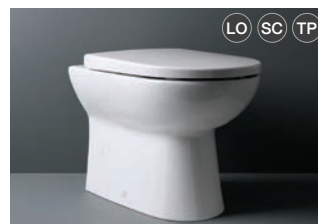

Madison - Back-to-wall WC
360w x 540d x 390h mm **36.9161.01** £395

Vegas Collection

The Vegas Collection brings a sleek, modern aesthetic to your bathroom, combining smooth curves with functional design. The Vegas ceramic basin features a softly rounded, contemporary shape, measuring 540mm wide and suitable for a minimum 600mm basin unit. Complementing the basin is the Vegas Back-to-Wall pan, paired with a soft-close Moura seat, designed for both comfort and practicality.