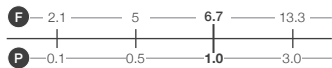

Chrome
35.1157 £322