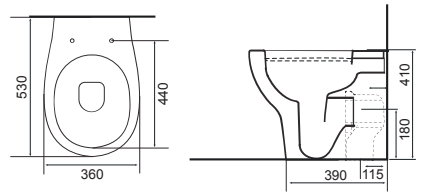

Nashville - Rimless

LO SC TP

Nashville BTW Rimless Pan with Toukley Seat. Supplied with Chrome hinges, see more Type 1 hinges on [page 381](#).

36.9291.01 £493