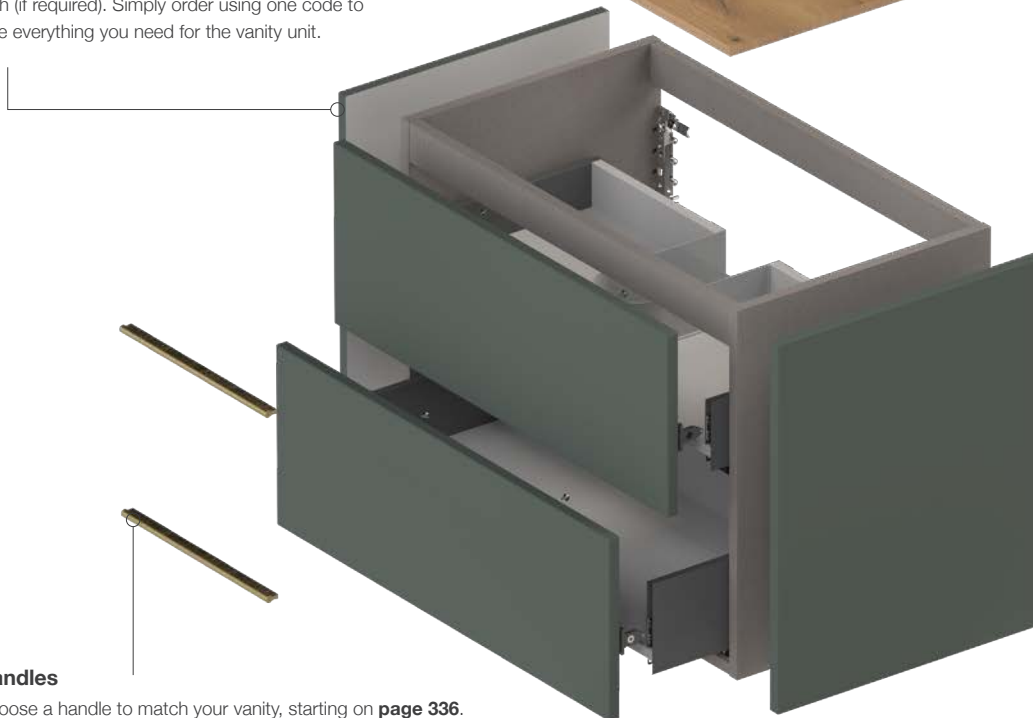

Worktops

If you're using a Sit-on basin, you will need a worktop. You can find compatible worktops below each vanity unit. For universal worktop options see **page 342**.

Vanity Units

Vanity to Match Fitted Furniture units includes a pre-assembled carcass, along with fascias, end panels, and a plinth (if required). Simply order using one code to receive everything you need for the vanity unit.