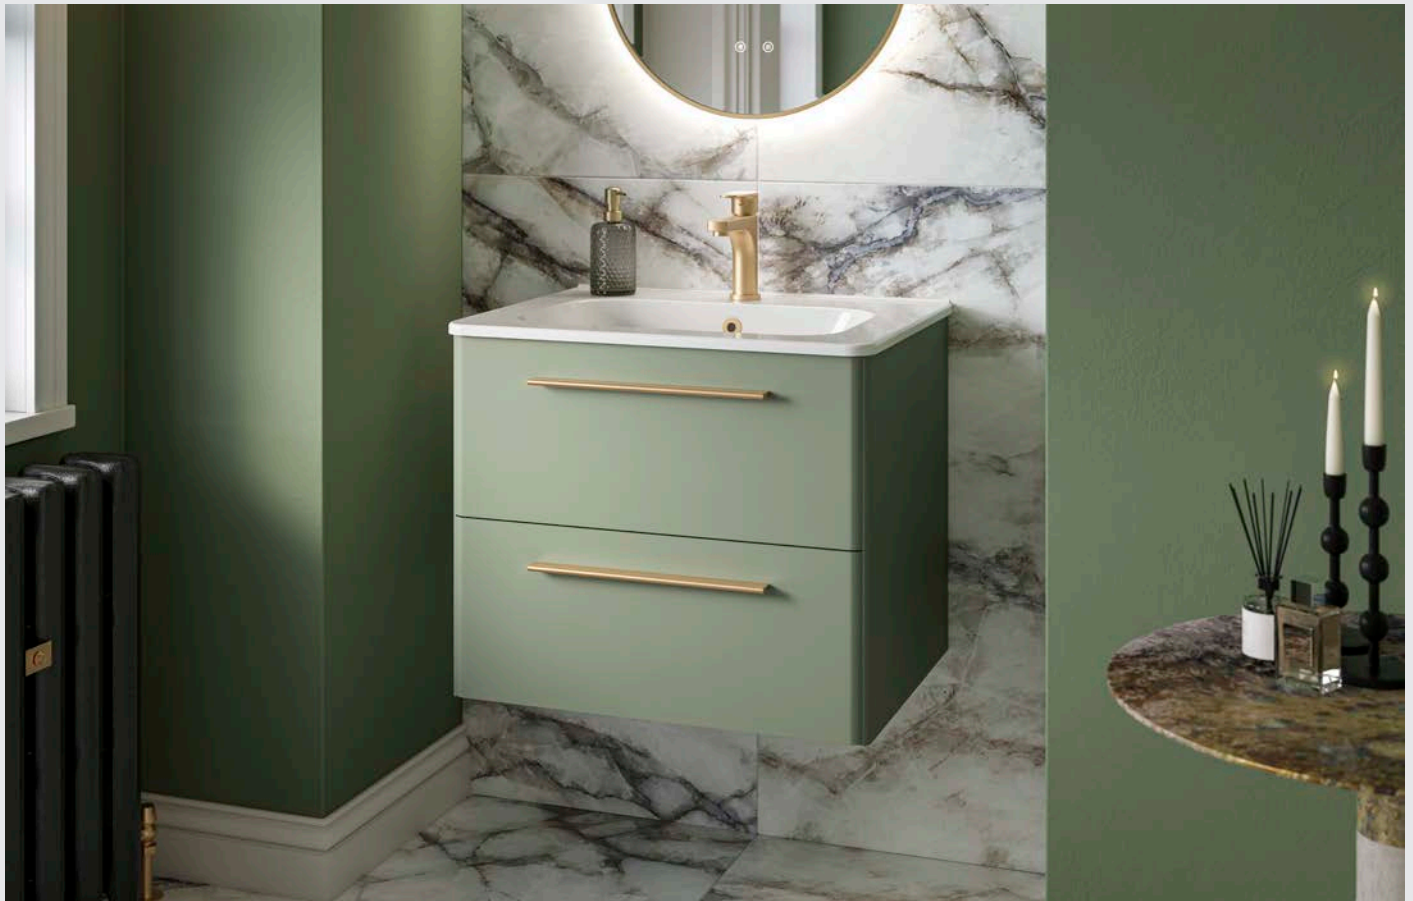

Isla

Rounded corners, smooth-gliding drawers, and versatile storage options allow you to craft a distinctive piece that infuses your space with contemporary sophistication. With a selection of four colours and the flexibility to customise handle finish, legs, and drawer lighting, you can tailor every detail to suit your style.

Furniture Features

- **Modern Slab Design**
  A sleek flat-front style with clean lines for a contemporary look.
- **Soft Radiused Corners**
  A beautifully rounded corner design for a smooth, elegant, and soft aesthetic.
- **Illuminated Drawers**
  Add soft internal lighting for better drawer visibility.
- **Elegant Decorative Legs**
  Add a touch of charm with optional decorative legs.