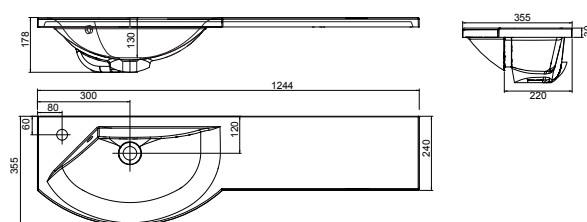

ART Cast Wing Basin - 1244mm (Slim)

CM

White. Cast Marble. One tap hole. Integrated Overflow. This basin section will only suit a 600 slimline carcass size. Basin can be cut to size if the cut end is positioned against a wall. Supplied with Chrome overflow ring, see more Type 2 / Type 3 overflow rings on [page 374](#).

Left Hand Bowl - 1244w x 355d x 30h mm	37.3201	£575
Right Hand Bowl - 1244w x 355d x 30h mm	37.3202	£575