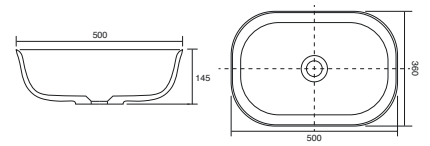

Sit-On Basins

Sit-On Basins are designed to be used with a worktop, creating a stylish, elevated focal point in your bathroom. When planning your layout, consider the overall basin height and opt for lower height units if needed to maintain a comfortable and practical setup.

Dakota

White. Ceramic. No tap hole. No Overflow. We recommend using our free flowing unslotted waste with this basin, see [page 356](#).

500w x 360d x 140h mm

Code	Price
9294	£150