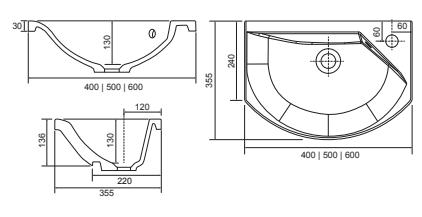

ART Slimline

White. Cast Marble. One tap hole. External Overflow. Supplied with Chrome overflow ring, see more Type 1 overflow rings on [page 374](#).

		Code	Price	Minimum Carcass Sizes
Slimline	400w x 355d x 30h mm	37.3174	£325	400mm Slim
Slimline	500w x 355d x 30h mm	37.3114	£340	500mm Slim
Slimline	600w x 355d x 30h mm	37.3096	£380	600mm Slim