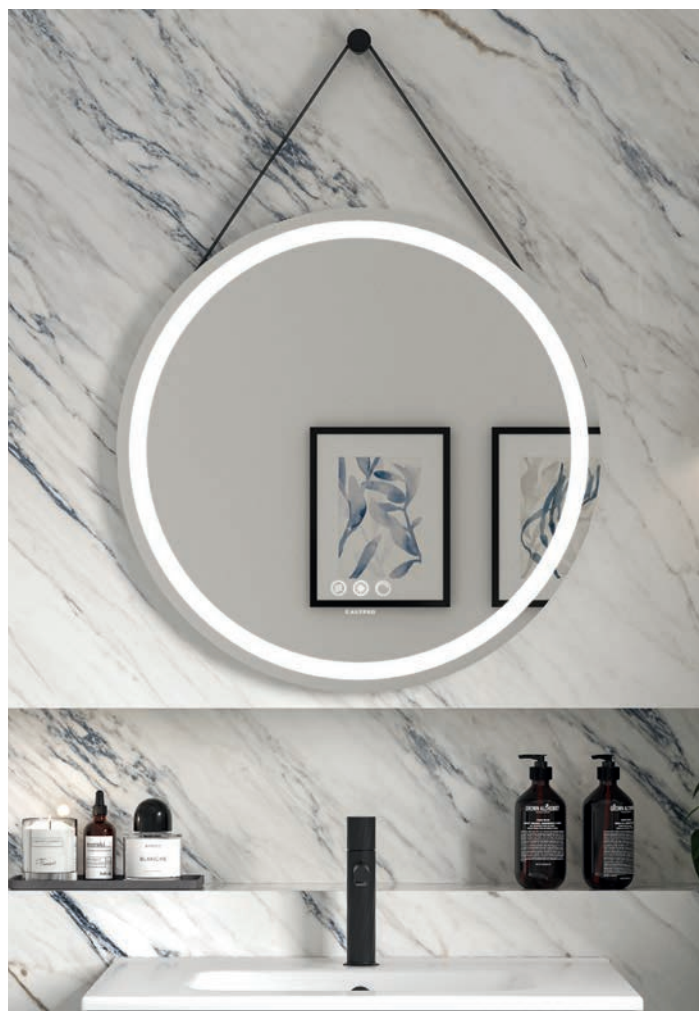

600w x 25d x 720h mm	3326	£400
800w x 25d x 720h mm	3327	£425

Ronda

Features:

A front-lit LED mirror with frosted glass detail and optional stitched black hanging strap.

- Touch control operation for demister, brightness, and LED warmth.
- Fog free, energy-efficient, demister pad.
- Mains power required.
- Bathroom safe IP44 rating.
- Auto off:
 - Light: 12 hours
 - Demister: 2 hours