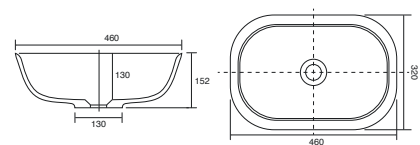

Bellanti

White. Cast Marble. No tap hole. No Overflow. We recommend using our free flowing unslotted waste with this basin, see [page 356](#).

	Code	Price
460w x 320d x 152h mm	9069	£405