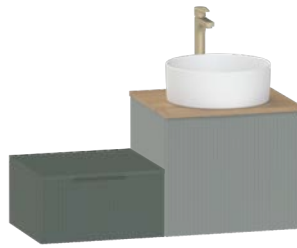

Tesima Collection

Complement Units

500 One Drawer Complement

500w x 450d x 270h mm

Single drawer with colour-matched handle, worktop and glass drawer dividers. **Only available in fluted fronts.**

Choose Finish	Code	Price
☐ Coral White	5756	£580
☐ Fir Green	5757	£580
☐ Steeple Grey	5758	£580
☐ Matt Black	5759	£580

1000 Unit configurations

500 One Drawer Complement
500 Two Drawer