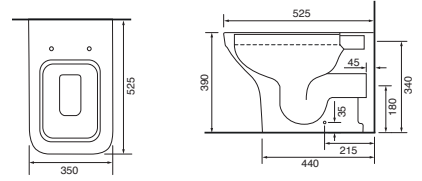

LO SC TP

Denver BTW Pan with Casula Seat. Supplied with Chrome hinges, see more Type 1 hinges on [page 381](#).

36.9076.01 £541

Denver

LO SC TP

Denver BTW Pan with Kempsey Seat. Supplied with Chrome hinges that are not interchangeable

36.9076.02 £553