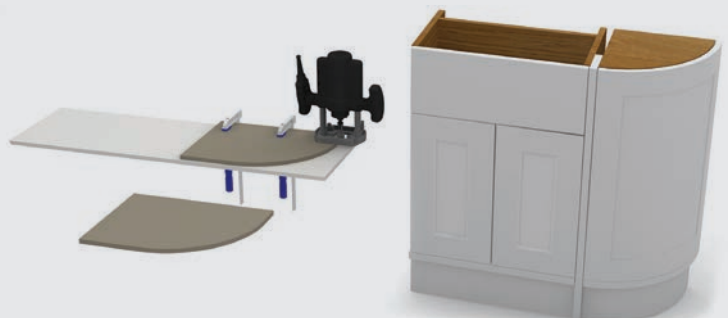

Base Unit - One Door

Base unit with one left/right hand reversible soft-close door. One removable shelf.

		Unit Code	Price	Carcass	Door
Standard	200w x 303d x 811h mm	4437PD**	£366	4023	5023
⊙ Standard	300w x 303d x 811h mm	4439PD**	£421	4035	5035
Slim	200w x 218d x 811h mm	4237PD**	£366	4023S	5023
Slim	300w x 218d x 811h mm	4239PD**	£421	4035S	5035

Base Unit - Two Door

Base unit with two soft-close doors. One removable shelf.

		Unit Code	Price	Carcass	Doors
Standard	400w x 303d x 811h mm	4441PD**	£562	4036	5023 x2
⊙ Standard	600w x 303d x 811h mm	4443PD**	£632	4002	5035 x2
Slim	400w x 218d x 811h mm	4241PD**	£562	4036S	5023 x2
Slim	600w x 218d x 811h mm	4243PD**	£632	4002S	5035 x2

Curved Base Unit

Curved unit designed for the end of a furniture run. One soft-close reversible door for LH & RH ends. One fixed shelf. MDF jig is available for creating perfect curves on our Calypstone worktops. For use with a router featuring a ø30mm guide bush and a 12.7mm cutter.

		Unit Code	Price	Carcass	Doors
⊙ Standard	300w x 303d x 811h mm	4435PD**	£618	4031	5039

Worktop Jig - Curved Base End Unit

The Calypso Curved Worktop Jig is designed to help installers create a flawless curve on a Calypstone worktop, matching the radius of a Pentland curved end unit. Use with a router fitted with a 30mm guide bush and a 12.7mm twin flute cutter (cutters and tools not included).

Size	400w x 306d x 12h mm
Code	7035.01
Price	£18