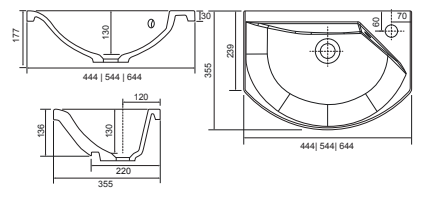

ART Shoulder Slimline

White. Cast Marble. One tap hole. Integrated Overflow. Supplied with Chrome overflow ring, see more Type 2 / Type 3 overflow rings on [page 374](#).

		Code	Price	Minimum Carcass Sizes
Slimline	444w x 355d x 30h mm	37.3241	£325	400mm Slim
Slimline	544w x 355d x 30h mm	37.3242	£340	500mm Slim
Slimline	644w x 355d x 30h mm	37.3243	£380	600mm Slim