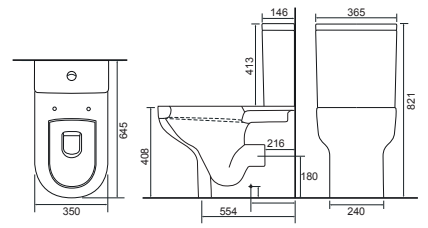

Close Coupled WC Sets

Charlotte Rimless

LO SC TP

Charlotte CC Pan & Cistern with Temora Seat.
Supplied with Chrome hinges, see more Type 1 hinges on **page 381**. **36.9111.01** £859

Cleveland Rimless

LO SC TP