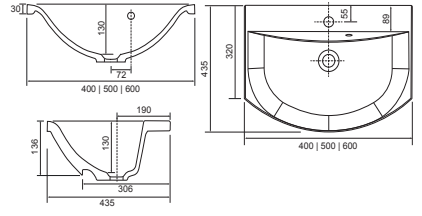

ART

White. Cast Marble. One tap hole. External Overflow. Supplied with Chrome overflow ring, see more Type 1 overflow rings on [page 374](#).

		Code	Price	Minimum Carcass Sizes
Standard	400w x 435d x 30h mm	37.3173	£325	400mm Standard
Standard	500w x 435d x 30h mm	37.3113	£340	500mm Standard
Standard	600w x 435d x 30h mm	37.3095	£380	600mm Standard