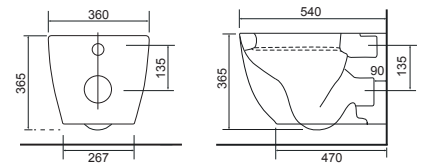

LO SC TP

Aurora Wall Hung Rimless Pan with Beechworth Seat.
Supplied with Chrome hinges that are not interchangeable. **36.9306.01** £442

Aurora

LO SC TP

Aurora Wall Hung Rimless Pan with Picton Seat.
Supplied with Chrome hinges, see more Type 1 hinges on **page 381**. **36.9306.02** £442