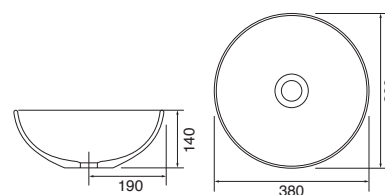

Sit-On Basins

Sit-On Basins are designed to be used with a worktop, creating a stylish, elevated focal point in your bathroom. When planning your layout, consider the overall basin height and opt for lower height units if needed to maintain a comfortable and practical setup.

Toledo

Gloss. Ceramic. No tap hole. No Overflow. We recommend using our free flowing unslotted waste with this basin, see [page 356](#).

380w x 380d x 140h mm

Code	Price
9282	£205