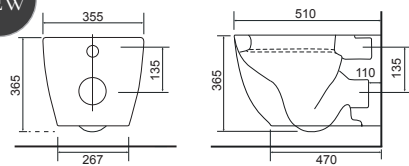

Close Coupled WC Sets

LO SC TP

Charlotte CC Pan & Cistern with Temora Seat.
Supplied with Chrome hinges, see more Type 1 hinges on **page 381**. **36.9111.01** £859

LO SC TP

Cleveland CC Rimless Pan & Cistern with Ballina Seat.
Supplied with Chrome hinges, see more Type 2 hinges on **page 381**. **36.9180.01** £685

LO SC TP

Cleveland CC Comfort Height Rimless Pan & Cistern with Ballina Seat.
Supplied with Chrome hinges, see more Type 2 hinges on **page 381**. **36.9182.01** £715

Wall Hung WC Sets

NEW

LO SC TP

Daytona Wall Hung Rimless Pan with Borden Seat.
Supplied with Chrome hinges, see more Type 1 hinges on **page 381**. **36.9323.01** £445

NEW

LO SC TP

Riverdale Wall Hung Rimless Pan with Collierina Seat.
Supplied with Chrome hinges, see more Type 1 hinges on **page 381**. **36.9326.01** £465

LO SC TP

Aurora Wall Hung Rimless Pan with Beechworth Seat.
Supplied with Chrome hinges that are not interchangeable. **36.9306.01** £442

LO SC TP

Aurora Wall Hung Rimless Pan with Picton Seat.
Supplied with Chrome hinges, see more Type 1 hinges on **page 381**. **36.9306.02** £442

LO SC TP

Charlotte Wall Hung Pan with Temora Seat.
Supplied with Chrome hinges, see more Type 1 hinges on **page 381**. **36.9116.01** £631