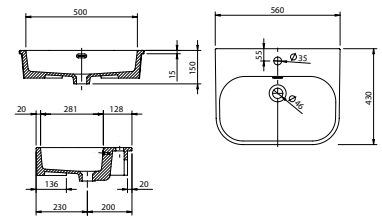

Semi Recessed Basins

Semi recessed basins are designed to be partially rebated into the worktop over a basin unit and projecting forwards slightly to offer an ergonomic design. All models include a cutting template, for a perfect fit when scribing the upper fascia panel to the basin.

Daytona

NEW

White. Ceramic. One tap hole. Integrated Overflow. Supplied with a fixed oval Chrome overflow..

		Code	Price	Minimum Carcass Sizes
Standard	560w x 430d x 150h mm	37.9321	£250	600m Standard