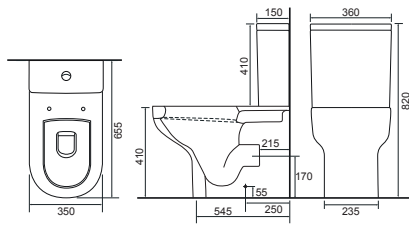

Close Coupled WC Sets

Charlotte Rimless

LO SC TP

Charlotte CC Pan & Cistern with Temora Seat.
Supplied with Chrome hinges, see more Type 1 hinges on **page 381**. **36.9111.01** £859

Cleveland Rimless

LO SC TP