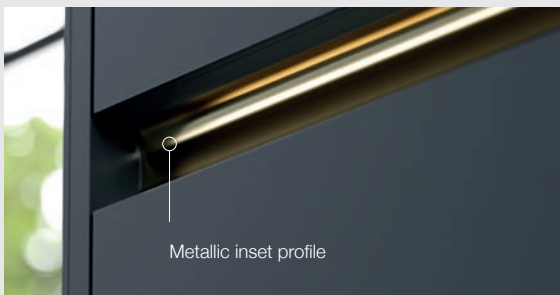

Metallic inset profile

Furniture Features

- Contemporary Inset Profile**
 Clean lines and an inset profile for a modern touch.
- Glass Effect Edging**
 Reversible end panels with glass effect edging available on select units.
- Premium Fittings**
 High-quality soft-close runners, hinges, and hardware for smooth, quiet operation.
- Vanity to Match**
 A range of vanity options designed to match perfectly with our wider fitted collection.