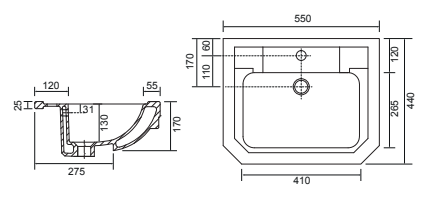

Georgia

White. Ceramic. One tap hole. Integrated Overflow. Supplied with Chrome overflow ring, see more Type 3 overflow rings on page 374.

		Code	Price	Minimum Carcass Sizes
Standard	550w x 440d x 25h mm	37.9171	£255	600 Standard