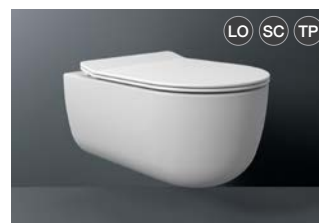

Riverdale - Wall Hung Rimless WC
374w x 510d x 365h mm **36.9326.01** £465

Brunswick Collection

Brunswick combines style and practicality, making it ideal for modern bathrooms. The Brunswick ceramic basin features a rounded square design with a single tap hole and integrated overflow with an optional Chrome overflow ring, available in 560mm, suitable for a minimum 600mm basin unit. It is complemented by the Brunswick Rimless Back-to-Wall pan, paired with a soft-close Clermont seat featuring chrome hinges.