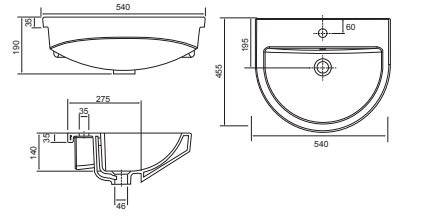

Vegas

White. Ceramic. One tap hole. Integrated Overflow. Supplied with Chrome overflow ring which is optional [page 374](#).

		Code	Price	Minimum Carcass Sizes
Standard	540w x 455d x 35h mm	37.9175	£310	600 Standard