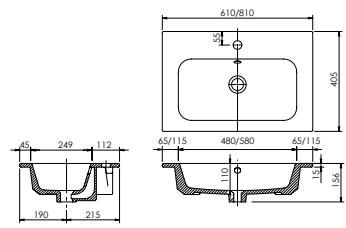

Chandler/Vanity Basin

White. Ceramic. One tap hole. Integrated Overflow. Supplied with Chrome overflow ring, see more Type 3 overflow rings on **page 374**.

610w x 405d x 15h mm	9290	£345
810w x 405d x 15h mm	9303	£406