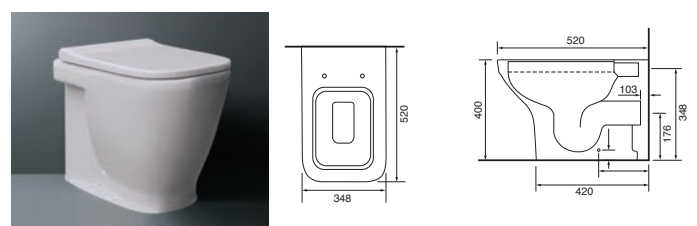

Danbury

Danbury BTW Pan with Tullamore Seat.
Supplied with Chrome hinges, see more Type 1 hinges on [page 381](#). **36.9176.01** £390

LO SC TP