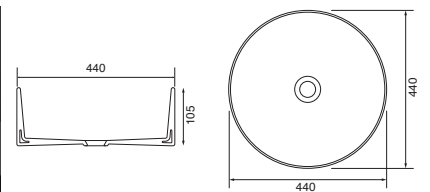

Orlando

White. Ceramic. No tap hole. No Overflow. We recommend using our free flowing unslotted waste with this basin, see [page 356](#).

440w x 440d x 105h mm

Code	Price
9203	£255