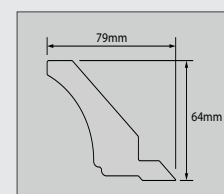

Pentland Cornice