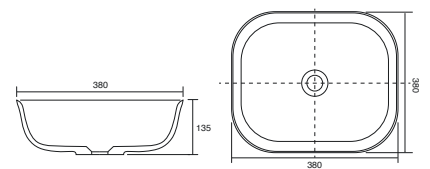

Rhode

White. Ceramic. No tap hole. No Overflow. We recommend using our free flowing unslotted waste with this basin, see [page 356](#).

380w x 380d x 135h mm

Code	Price
9208	£170