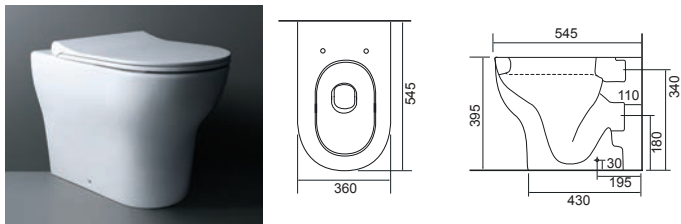

Brunswick - Rimless

Brunswick BTW Rimless Pan with Clermont Seat.
Supplied with Chrome hinges that are not interchangeable **36.9095.01** £580

LO SC TP