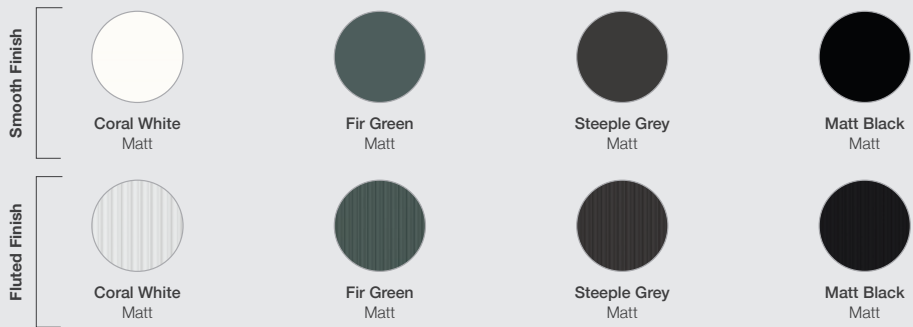

Flush Buttons on **page 380**

Wastes on **page 356**

Tesima

Tesima brings a bold and modern feel to your bathroom with its colour-matched handle and option of classic slab style or vertical fluted front. Available in a variety of contemporary matt finishes, style with a cast marble block basin or a worktop with sit-on bowl. Storage is easy with Tesima's large drawer that smoothly opens to reveal a hidden second drawer. For extra storage, consider a tall wall unit or the unique contrast of a Tesima Fluted complement unit.