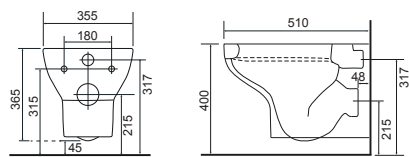

Charlotte

LO SC TP

Charlotte Wall Hung Pan with Temora Seat.
Supplied with Chrome hinges, see more Type 1 hinges on **page 381**. **36.9116.01** £631