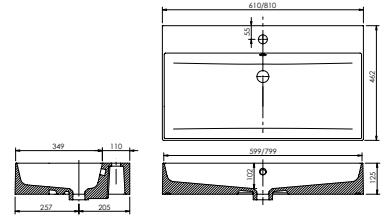

Memphis - Standard

White. Ceramic. One tap hole. Integrated Overflow. Supplied with Chrome overflow ring, see more Type 3 overflow rings on [page 374](#).

		Code	Price	Suitable Vanity Carcass Sizes
Standard	610w x 460d x 125h mm	9288	£420	600mm Standard
Standard	810w x 460d x 125h mm	9289	£520	800mm Standard