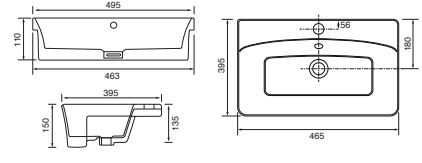

Stockton

White. Ceramic. One tap hole. Integrated Overflow. Supplied with Chrome overflow ring, see more Type 3 / Type 4 overflow rings on [page 374](#).

		Code	Price	Minimum Carcass Sizes
Standard	495w x 395d x 35h mm	9197	£185	500 Standard