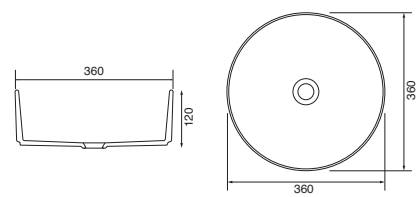

Sit-On Basins

Sit-On Basins are designed to be used with a worktop, creating a stylish, elevated focal point in your bathroom. When planning your layout, consider the overall basin height and opt for lower height units if needed to maintain a comfortable and practical setup.

Indiana

NEW

White. Ceramic. No tap hole. No Overflow. We recommend using our free flowing unslotted waste with this basin, see [page 356](#).

	Code	Price
360w x 360d x 120h mm	9317	£329