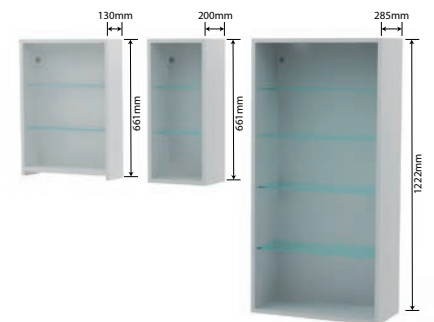

Carcass Dimensions

Our fitted furniture is designed with simplicity and functionality in mind. This brief guide will walk you through the straightforward steps to assemble a run of fitted furniture for your bathroom.

661mm Base Carcasses

(supplied with 150mm leg pack) = 811mm Overall height

561mm Base Carcasses

(supplied with 250mm leg pack) = 811mm Overall height

Wall Carcasses

For all your Carcass Accessories, Spare Parts & Fittings, **see page 384.**