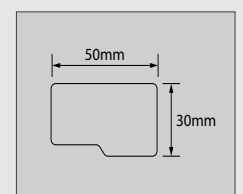

Light Pelmet