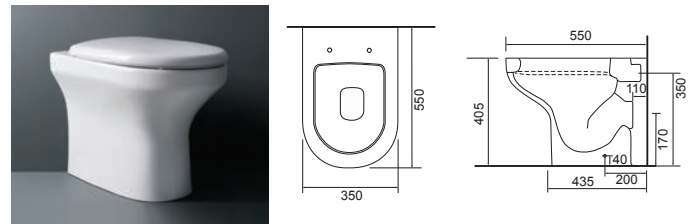

LO SC TP

Brunswick - Rimless

Brunswick BTW Rimless Pan with Clermont Seat.
Supplied with Chrome hinges that are not interchangeable **36.9095.01** £580

LO SC TP

Charlotte

Charlotte BTW Pan with Temora Seat.
Supplied with Chrome hinges, see more Type 1 hinges on [page 381](#). **36.9110.01** £591