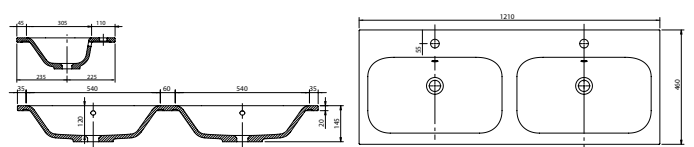

Orani/Vanity Basin

Cast Marble. Two tap holes. External Overflow. Supplied with Chrome overflow rings, see more Type 1 overflow rings on **page 374**.

Gloss White - 1210w x 460d x 20h mm	9244	£380