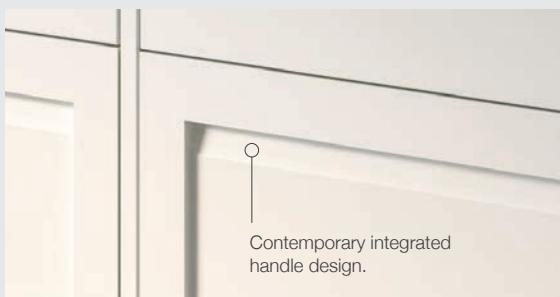

Cotton White
Matt Paint

Shale
Matt Paint

Lagoon Mist
Matt Paint

Spruce
Matt Paint

Slate
Matt Paint

Contemporary integrated handle design.

Furniture Features

- Timeless Shaker Design**
 A classic shaker door style that embodies traditional craftsmanship and timeless elegance
- Integrated Handle Design**
 A sleek integrated handle for a modern, minimalist look.
- Painted**
 Painted and lacquered for a premium and long-lasting finish.
- Vanity to Match**
 A range of vanity options designed to match perfectly with our wider fitted collection.