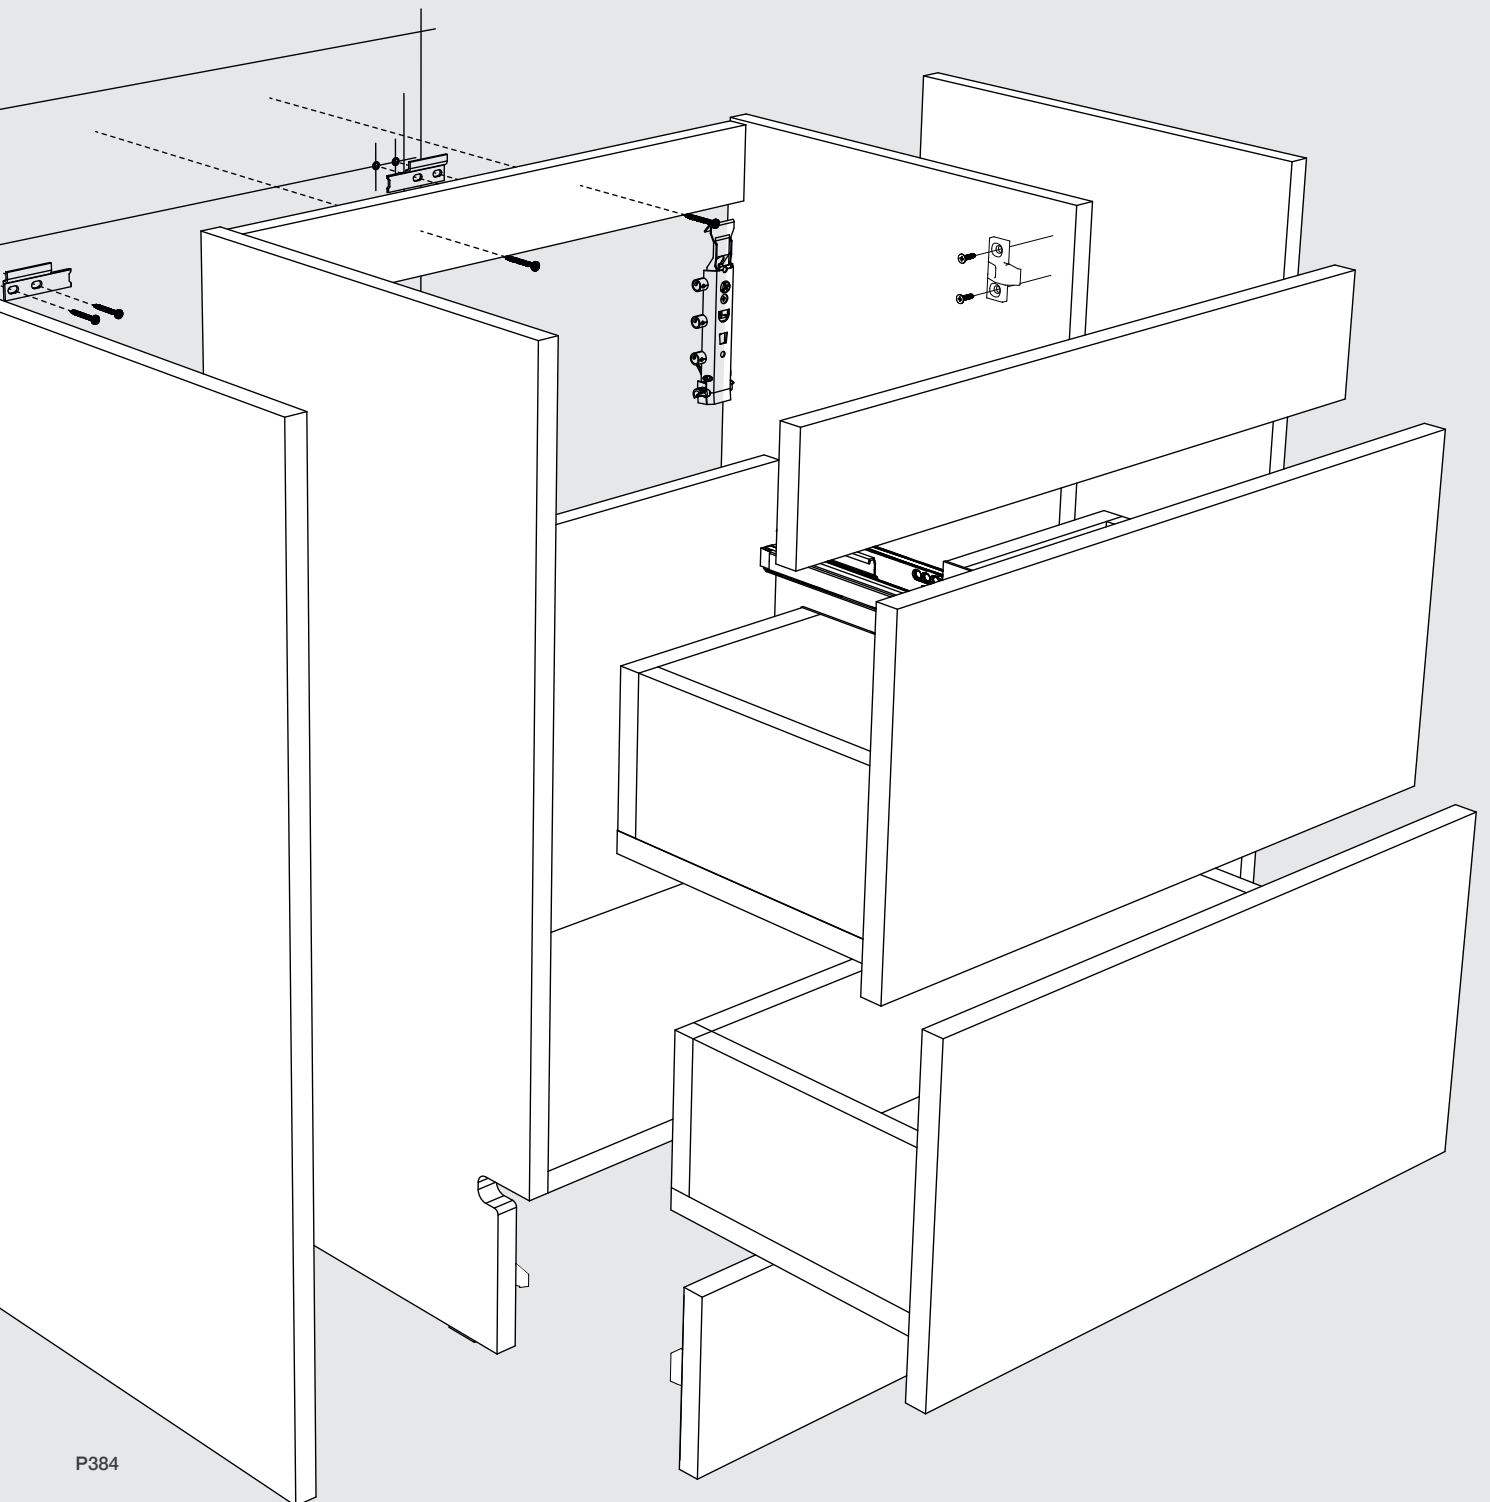

Spare Parts & Fittings

Hole Plug (10 pack) 5mm

7032CY	Clay	£2
7032NO	Natural Oak	£2
7032W	White	£2

Door Opener

Push open and push close. Simple surface mount installation. Not suitable for use with drawers.