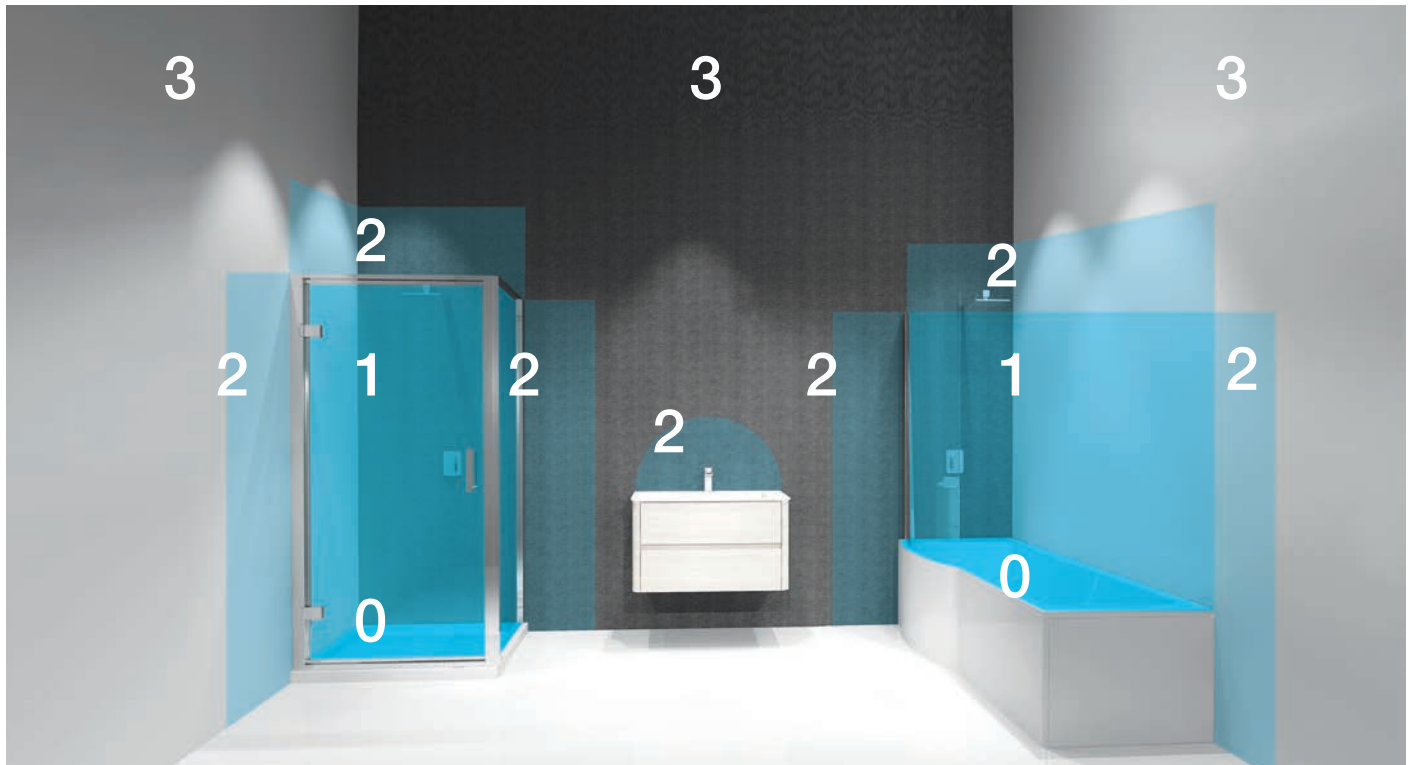

Zoned Lighting

Water and electricity are a dangerous combination so when choosing bathroom lights it is essential that you familiarise yourself with two terms; Bathroom Zones and IP Ratings. When purchasing bathroom lights you need to ensure that the fitting you choose has the relevant IP rating for the zone in which it is to be placed. So what are IP Ratings and Bathroom Zones?

IP RATING 1ST DIGIT			IP RATING 2ND DIGIT		
OBJECT SIZE	PROTECTED AGAINST		PROTECTED AGAINST	TESTED FOR	
0	-	NO PROTECTION.	0	-	NO PROTECTION
1	>50 MM	PROTECTION AGAINST ANY LARGE SURFACE AREA OF THE BODY BUT NOT DELIBERATE TAMPERING OR FORCE.	1	DRIPPING WATER	DRIPPING WATER – NO DAMAGING EFFECT WHEN TESTED AGAINST VERTICAL FALLING WATER DROPS.
2	>12.5 MM	FINGERS OR SIMILAR SIZED TOOLS AND OBJECTS.	2	DRIPPING WATER WHEN TILTED UP TO 15°	VERTICALLY DRIPPING WATER HAS NO DAMAGING EFFECT WHEN THE LIGHT ENCLOSURE IS TILTED AT AN ANGLE UP TO 15° FROM ITS USUAL POSITION.
3	>2.5 MM	THICK WIRES, TOOLS AND SIMILAR-SIZED FOREIGN BODIES.	3	SPRAYING WATER	WATER FALLING AS A SPRAY AT ANY ANGLE UP TO 60° HAS NO DAMAGING EFFECT.
4	>1 MM	MOST WIRES, SCREWS, ETC.	4	SPLASHING WATER	WATER SPLASHING AGAINST LIGHT ENCLOSURE FROM ANY DIRECTION HAS NO DAMAGING EFFECT.
5	DUST PROTECTED	Protected against dust, allowing limited ingress. (no harmful deposit)	5	WATER JETS	WATER PROJECTED BY A NOZZLE (6.3MM) AGAINST LIGHT ENCLOSURE FROM ANY DIRECTION SHALL HAVE NO DAMAGING EFFECT.
6	DUST TIGHT	Dust tight. No ingress of dust.	6	POWERFUL WATER JETS	WATER PROJECTED IN POWERFUL JETS (12.5MM NOZZLE) AGAINST THE LIGHT ENCLOSURE FROM ANY DIRECTION HAS NO DAMAGING EFFECT.
			7	IMMERSION UP TO 1M	WATER WON'T INFILTRATE EVEN WHEN LIGHT ENCLOSURE IS IMMersed IN WATER UP TO 1M IN DEPTH. DURATION OF UPTO 30 MINUETS.
			8	IMMERSION BEYOND 1M	THE EQUIPMENT IS SUITABLE FOR CONTINUOUS IMMERSION IN WATER UNDER CONDITIONS SPECIFIED BY THE MANUFACTURER.

IP 67

IP67. The item is protected from dust and capable of withstanding water immersion upto 1 meter for 30 minutes.

ZONE 0 Covers the areas inside the bath or shower tray. If you decide to illuminate this area the fittings must be low voltage and must have a minimum rating of IP67 making them immersion proof.

ZONE 1 Incorporates the area directly above the bath or shower tray to a height of 2.25m from the floor. A light with a minimum IP44 rating is required for this area. If the light uses a 240V supply, a 30ma RCD (residual current device) must be used to protect the circuit in this zone.

ZONE 2 Covers the area 0.6M outside the bath's perimeter and to a height of 2.25M from the floor. As with Zone 1, a minimum IP44 rating is required for this area.

ZONE 3 Outside zones cover areas which fall outside of zones 0,1 and 2 and are well away from any contact with water. No IP ratings are required for light fittings in this area.