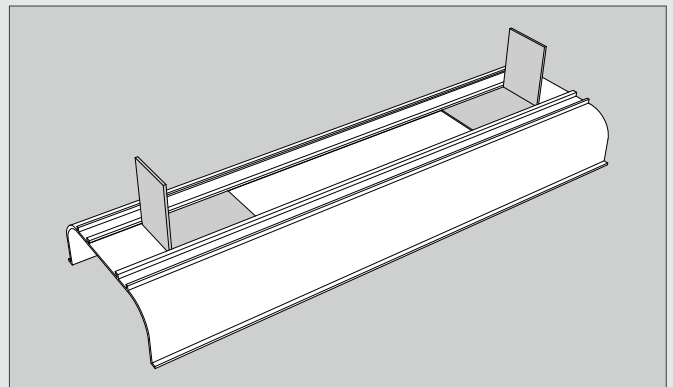

The profile should be secured to the carcass with supplied brackets which slot into the rear of the profile