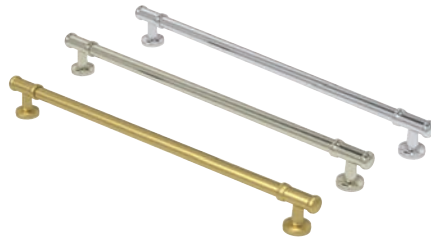

Floresta Bar - 320

Drill hole centres 320mm.
Size: 359w x 35d x 12h mm

Chrome	3663.01	£41
Polished Nickel	3666.01	£50
Brushed Brass	3664.01	£50