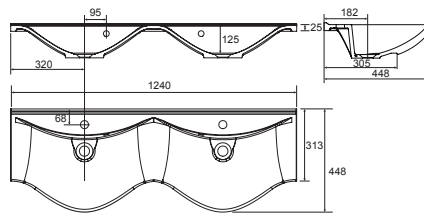

Combi Basin Double - 1240mm

White. Cast Marble. Two tap holes. External Overflow. Suitable for use with two 600mm standard depth units with an end panel at each end. Supplied with Chrome overflow rings, see more Type 1 overflow rings on [page 374](#).

Double Bowl - 1240w x 448d x 25h mm	37.3072	£490