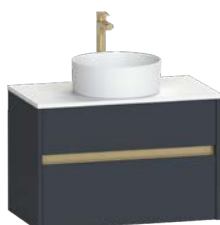

Add a Sit-on Basin and 800 Vanity Worktop

Florida Ceramic	9199	£190
Sit-on bowl collection on page 372		
Worktop Cast Marble ☑	3290	£260
Worktop collection on page 342		

Add a Calypstone with Undermount Basin