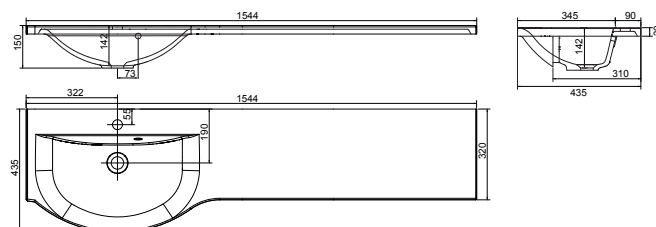

ART Cast Wing Basin - 1544mm

CM

White. Cast Marble. One tap hole. Integrated Overflow. This basin section will only suit a 600 standard carcass size. Basin can be cut to size if the cut end is positioned against a wall. Supplied with Chrome overflow ring, see more Type 2 / Type 3 overflow rings on [page 374](#).

Left Hand Bowl - 1544w x 435d x 30h mm	37.3195	£605
Right Hand Bowl - 1544w x 435d x 30h mm	37.3196	£605