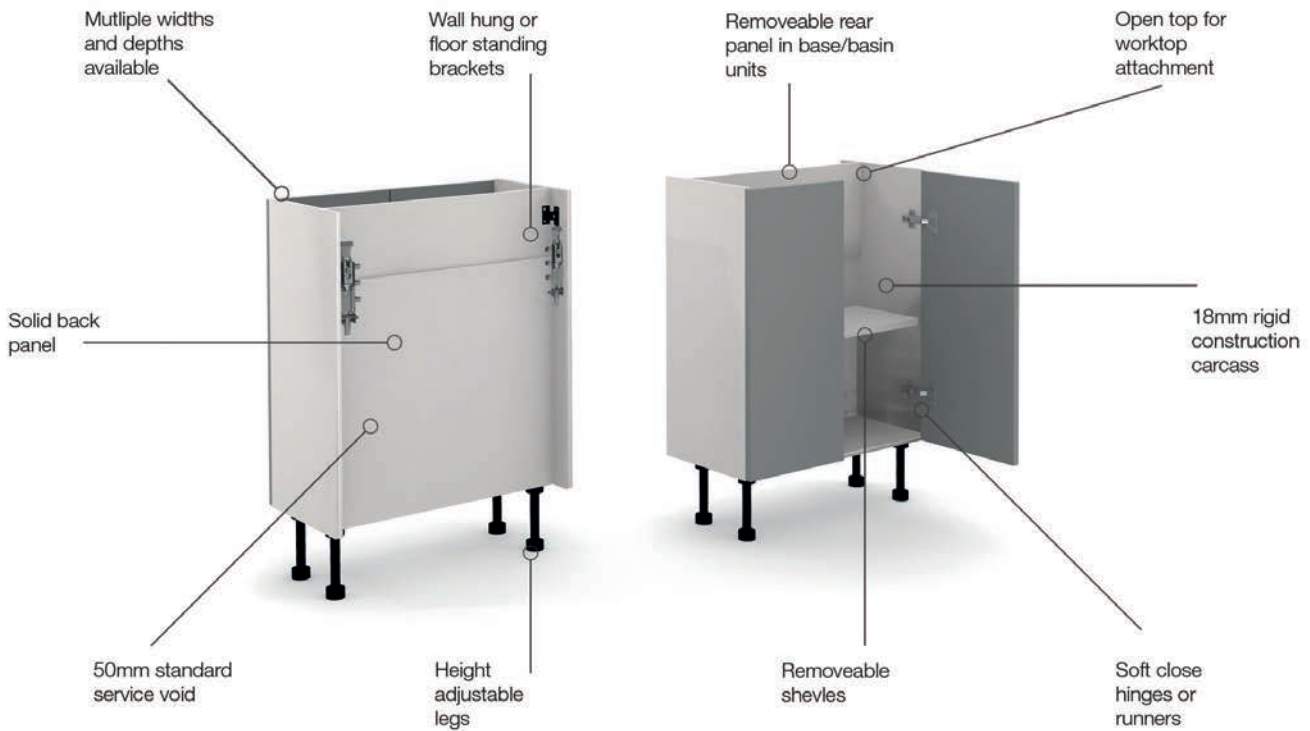

Fitted Furniture Guide

Our fitted furniture is designed with simplicity and functionality in mind. This brief guide will walk you through the straightforward steps to assemble a run of fitted furniture for your bathroom.

When you order fitted furniture, the unit carcass is the foundation – the core pre-assembled structure. Along with the carcass, you'll need fascias, the front panels that define your furniture's external appearance, end panels covering the sides of the carcass for a seamless look, and plinths, concealing the space underneath the unit. Some collections may also offer decorative elements that can be added to enhance the overall aesthetic of your furniture.

When you order using a unit kit code, everything you need is included. The pre-assembled carcass simplifies the installation process. Fascias, end panels, and plinths are then applied, providing a refined finish to your fitted furniture.

Fitted Furniture Guide

Ordering Fitted Furniture

When ordering, notice that each unit code has two asterisks (**). To select your finish, replace the asterisks with the finish code found at the top right of the pricing page. This method ensures that the correct finish fascia panels are automatically included when ordering complete units.

In the example below, the WC unit from our Brecon (BR) collection has a code displayed with two asterisks.

Therefore, if you require the unit in Brecon (BR) High Gloss White (Finish code: H), you would make a purchase using the code: 4226**BRH** (4226 + **BRH**) = Brecon High Gloss White.