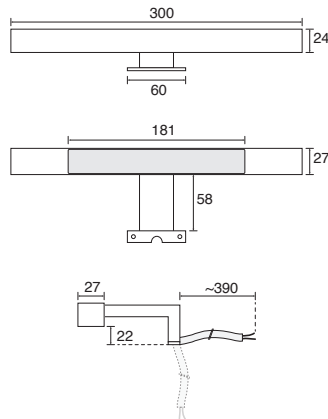

LED Recessed Lighting

LED recessed lighting can be installed to provide illumination throughout the bathroom and to highlight specific areas such as the shower or vanity. Our LED recessed lights are conveniently supplied in packs of four, designed to fit wherever you need with a slim profile and included hardware to ensure an easy setup.

4x1.2W • Transformer Included

29w x 16d x 29h mm	3925	£141

4x1.2W • Transformer Included

29w x 16d x 29h mm	3924	£150

4x2W • Transformer Included • IP67

15w x 41d x 15h mm	3919	£96

LED Wall Unit Lighting

4000K • 4.5W • Mains wired • IP21

300w x 98d x 45h mm	3934	£135.00

LED Lighting Strips

6w/M. 325lm/M. 3500K LED. LED Driver IP20. Integrated LEDs 5mm wide. Cool Light. Supplied with 12v LED Driver.

0.5 Metre	3927	£70
1 Metre	3928	£85
2 Metre	3929	£115

What is an LED Lighting Strip?

Using an LED lighting strip in your bathroom can enhance both functionality and ambiance. You can install LED strips under cabinets to illuminate the countertop, around the back of mirrors for even lighting, or along the ceiling edges to highlight architectural features.

Supplied in three popular length kits, these lighting strips can be cut to fit any size of unit. The special 3M self-adhesive backing tape allows you to stick them to almost any surface with ease.