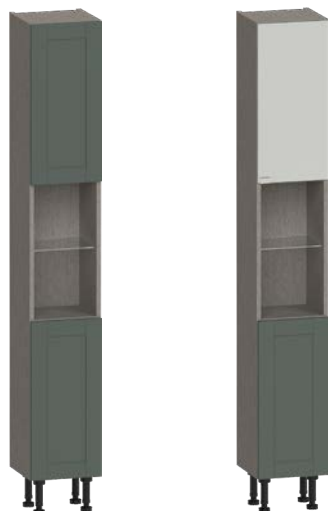

Replace ** in the unit code with the finish code shown below. **For a detailed colour guide, see inside front cover.**

Standard ☐ Slim ☐ Deep ☐

- **WE** Soft White
- **CWA** Contour White Aspen
- **CCM** Contour Cashmere
- **SML** Mussel
- **CBS** Contour Blue Sage
- **AM** Aqua Mist
- **CDU** Contour Dusk Grey
- **RHN** Hunter Green
- **CBA** Contour Blue Ash
- **ME** Marine Blue
- **CCC** Contour Carbon
- **DS** Dark Sapphire

High Rise Units

High Rise Unit - Two Door
Standard

High Rise Unit - Two Door
Standard - Mirrored

High Rise Unit - Two Door

High rise unit with two left/right hand reversible soft-close doors and open central section. Three removable glass shelves and one removable MFC shelf.

		Unit Code	Price	Carcass	Upper Door	Lower Door
⊗ Standard - Reversible	300w x 303d x 2033h mm	4496CH**	£757	4056	5035	5035
Slim - Reversible	300w x 218d x 2033h mm	4296CH**	£757	4056S	5035	5035
⊗ Standard - Mirrored	300w x 303d x 2033h mm	4498CH**	£839	4056	3157A	5035
Slim - Mirrored	300w x 218d x 2033h mm	4298CH**	£839	4056S	3157A	5035

High Rise Unit - Full Door

High rise unit with two left/right hand reversible soft-close doors. Three removable glass shelves and one removable MFC shelf.

		Unit Code	Price	Carcass	Upper Door	Lower Door
⊗ Standard - Reversible	300w x 303d x 2033h mm	4497CH**	£840	4056	2029	2029
Slim - Reversible	300w x 218d x 2033h mm	4297CH**	£840	4056S	2029	2029
⊗ Standard - Mirrored	300w x 291d x 2033h mm	4499CH**	£989	4056	3157A	3158A
Slim - Mirrored	300w x 203d x 2033h mm	4299CH**	£989	4056S	3157A	3158A