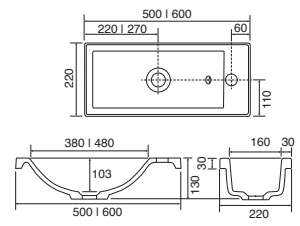

Finesse Slimline/Drop In Basin

White. Cast Marble. One tap hole. External Overflow. Reversible left/right basin positioning. Suitable for slimline base/basin units only. Each basin size is recommended to match the carcass size (i.e. 500 basin suits a 500 carcass). Supplied with Chrome overflow ring, see more Type 1 overflow rings on **page 374**.

500w x 220d x 30h mm	3092	£305
600w x 220d x 30h mm	3090	£305