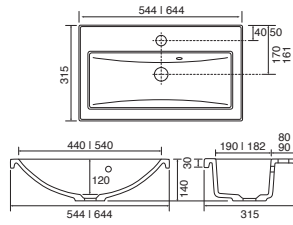

Finesse/Drop In Basin

White. Cast Marble. One tap hole. Integrated Overflow. Suitable for 500mm and 600mm base/basin units with additional 18mm end panels. Supplied with Chrome overflow ring, see more Type 2 / Type 3 overflow rings on **page 374**.

544w x 315d x 30h mm	3539	£320
644w x 315d x 30h mm	3540	£340