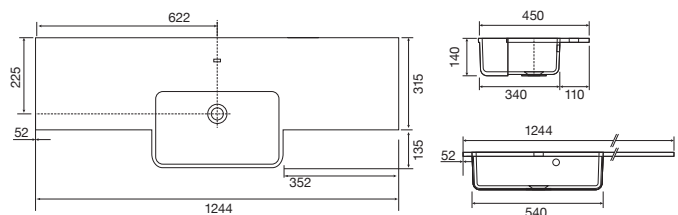

Fontana Cast Wing Basin - 1244mm

CM

White. Cast Marble. No tap hole. Integrated Overflow. Suitable for use with a 1200mm run of furniture. This basin section will only suit a 600 standard carcass size. Basin can be cut to size and finished with the Fontana finishing kit. Supplied with White overflow ring, see more Type 3 / Type 4 overflow rings on [page 374](#).

Central Bowl- 1244w x 450d x 15h mm	37.3608	£650