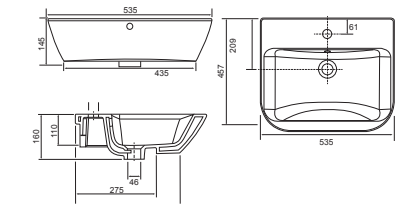

Danbury

White. Ceramic. One tap hole. Integrated Overflow. Supplied with Chrome overflow ring which is optional.

		Code	Price	Minimum Carcass Sizes
Standard	535w x 457d x 37h mm	37.9177	£295	600 Standard