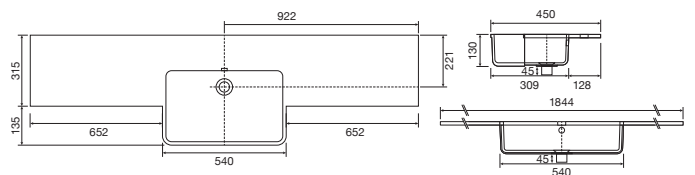

Caluso Solid Surface Basin

Caluso Solid Surface Wing Basin - 1844mm

Matt White. Solid Surface. No tap hole. Integrated Overflow. Suitable for use with an 1800mm run of furniture. This basin section will only suit a 600 standard carcass size. Can be cut and shaped using standard woodworking tools.

Central Bowl - 1844w x 450d x 15h mm	37.3538	£1,020