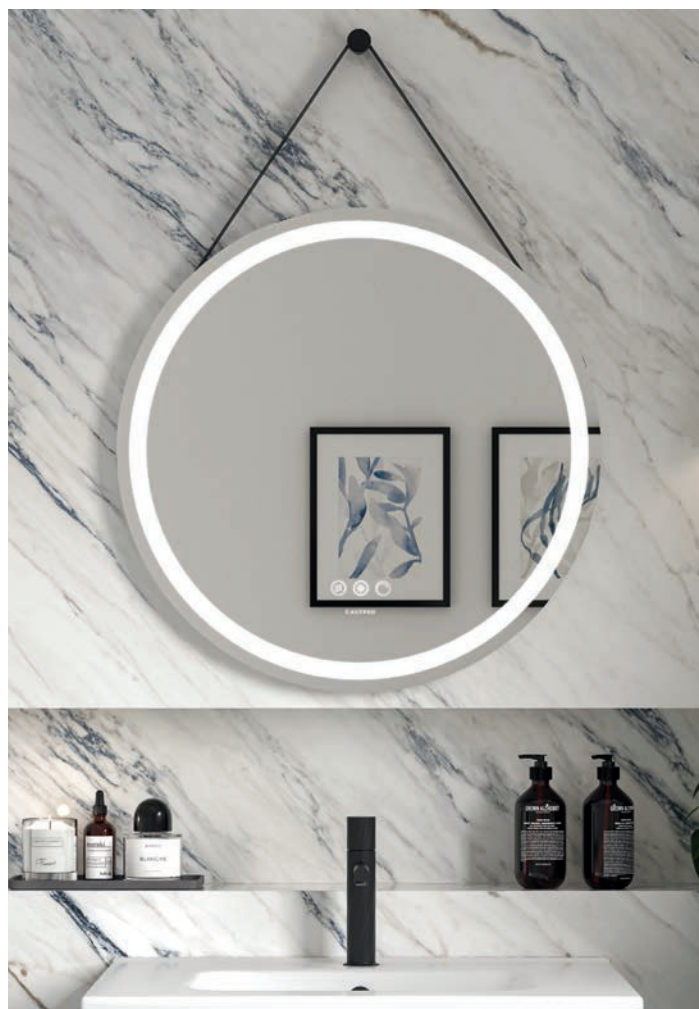

Adria

Features:

A front-lit LED mirror with an frosted glass edge.

- Touch control operation.
- Bright white LED colour.
- Fog free, energy-efficient, demister pad.
- Slim-depth for easy wall hanging.
- Mains power required.
- Bathroom safe IP44 rating.
- Auto off:
  - Light: 12 hours
  - Demister: 2 hours

600w x 25d x 720h mm	3326	£400
800w x 25d x 720h mm	3327	£425