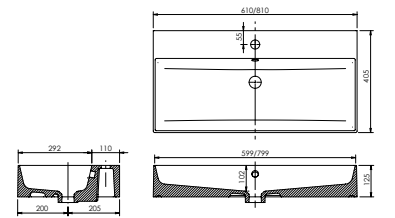

Memphis - Slimline

White. Ceramic. One tap hole. Integrated Overflow. Supplied with Chrome overflow ring, see more Type 3 overflow rings on [page 245](#).

		Code	Price	Suitable Vanity Carcass Sizes
Slimline	610w x 400d x 125h mm	9286	£420	600mm Slimline
Slimline	810w x 400d x 125h mm	9287	£520	800mm Slimline