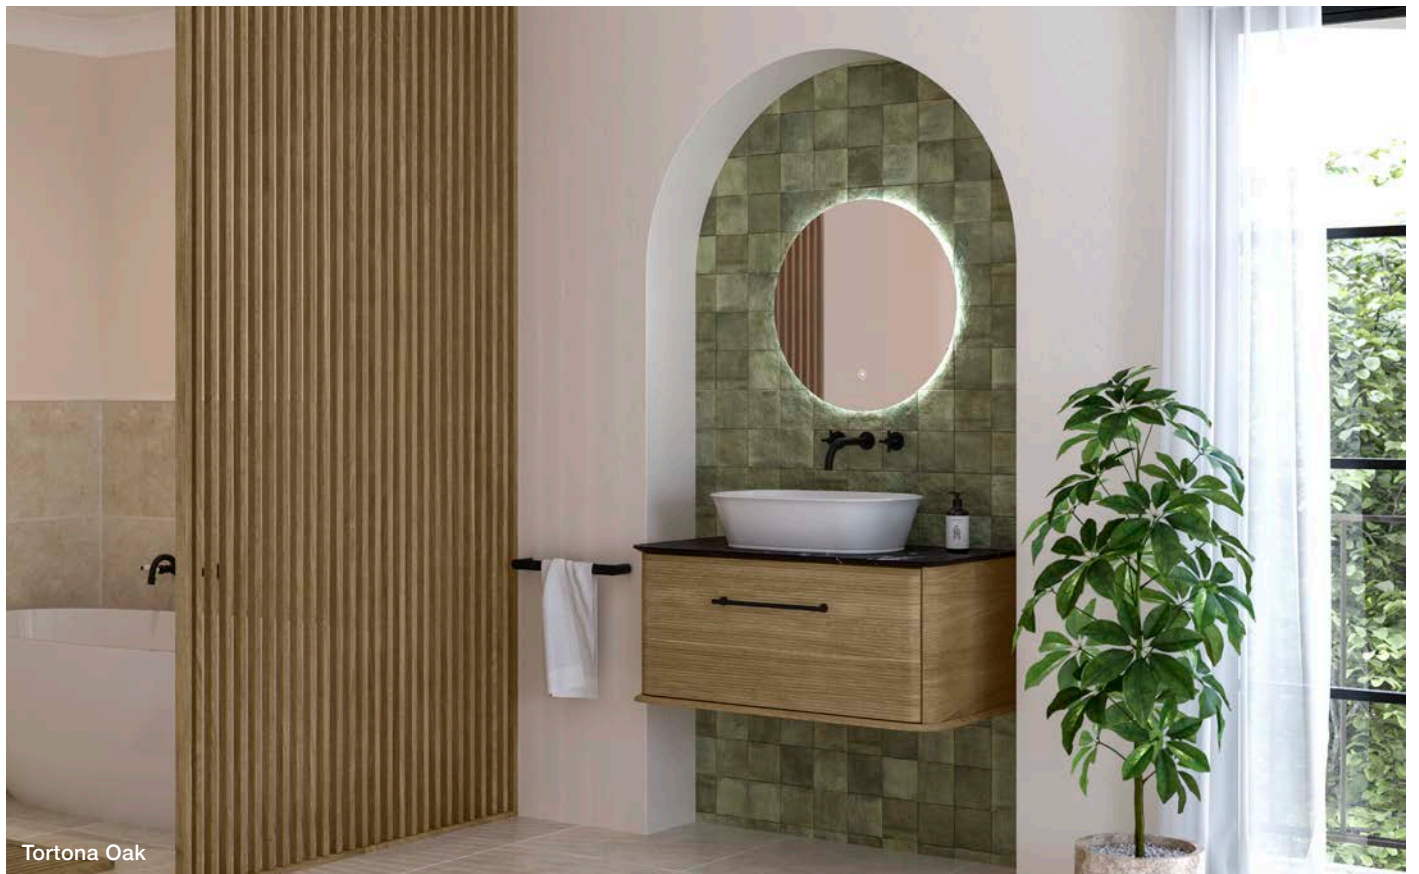

Coral White

Tortona Oak

Coral White

Soft tones with bold contrast. Two Petra Coral White Vanities sit side by side, each paired with a Bouro 470 sit-on basin atop a 20mm Desert Sand Solid Surface worktop, offering a warm, refined look. Castella 192 Black handles and wall-mounted Imola Matt Black taps provide depth and definition, while Murello Black mirrors complete the space with a sleek, modern touch.

Tortona Oak

A balance of natural tones and timeless design. The Petra Vanity in Tortona Oak blends modern sophistication with traditional warmth, featuring a Nero Marquina solid surface worktop and Albarese sit-on bowl. The Imola wall-mounted Black tap and Floresta Bar handles create a bold contrast, while the Velas 700 mirror adds a refined finishing touch.