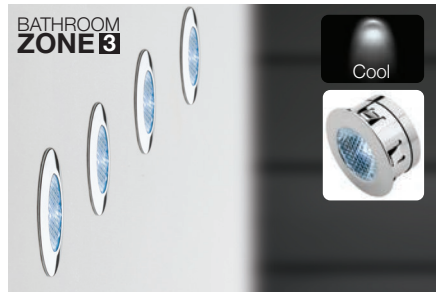

LED Recessed Lighting

LED recessed lighting can be installed to provide illumination throughout the bathroom and to highlight specific areas such as the shower or vanity. Our LED recessed lights are conveniently supplied in packs of four, designed to fit wherever you need with a slim profile and included hardware to ensure an easy setup.

Alboran Spotlights (4 pack)

4x1.2W • Transformer Included

29w x 16d x 29h mm	3925	£141