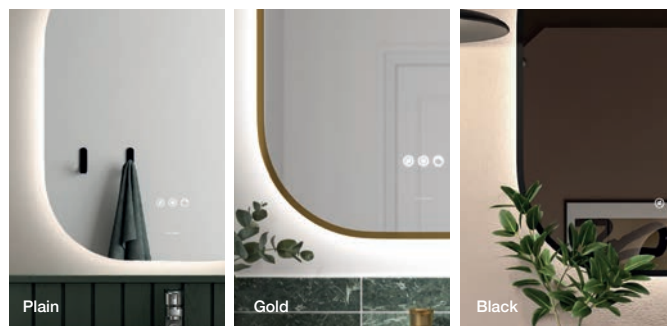

Plain - 600w x 30d x 700h mm	3376	£367
Gold - 600w x 30d x 700h mm	3377	£435
Black - 600w x 30d x 700h mm	3378	£400