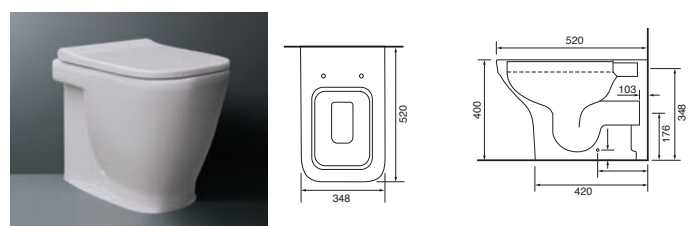

Danbury

Danbury BTW Pan with Tullamore Seat.
Supplied with Chrome hinges, see more Type 1 hinges on [page 259](#). **36.9176.01** £390

LO SC TP