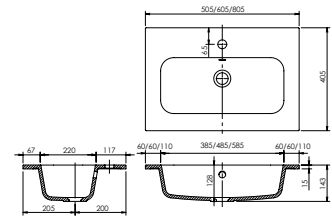

Vanity Basins

Idro Cast - Slimline

White. Cast Marble. One tap hole. External Overflow. Supplied with Chrome overflow ring, see more Type 1 overflow rings on [page 245](#).

		Code	Price	Suitable Basin/Base Carcass Sizes
Slimline	505w x 405d x 15h mm	9260	£278	500mm Slimline
Slimline	605w x 405d x 15h mm	9261	£310	600mm Slimline
Slimline	805w x 405d x 15h mm	9262	£390	800mm Slimline