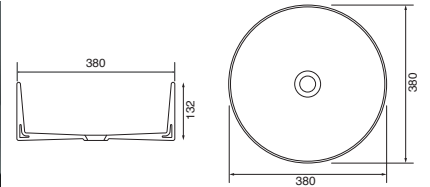

Florida

White. Ceramic. No tap hole. No Overflow. We recommend using our free flowing unslotted waste with this basin, see [page 252](#).

380w x 380d x 135h mm

Code	Price
9199	£190