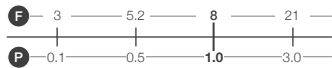

Chrome
35.2203 £190

Waste Types

Our wastes come in two types: slotted and unslotted. If your basin has an overflow, you will need a slotted waste. If your basin does not have an overflow, such as a sit-on basin, you will need an unslotted waste.