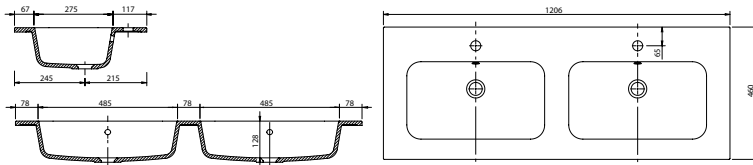

Vanity Basins

Idro Cast - Slimline

White. Cast Marble. One tap hole. External Overflow. Supplied with Chrome overflow ring, see more Type 1 overflow rings on [page 245](#).

		Code	Price	Suitable Basin/Base Carcass Sizes
Slimline	505w x 405d x 15h mm	9260	£278	500mm Slimline
Slimline	605w x 405d x 15h mm	9261	£310	600mm Slimline
Slimline	805w x 405d x 15h mm	9262	£390	800mm Slimline

Idro Cast

Gloss. Cast Marble. External Overflow. Supplied with Chrome overflow ring, see more Type 1 overflow rings on [page 245](#).

		Code	Code	Price	Suitable Basin/Base Carcass Sizes
		NTH	1TH		
Standard - Gloss	610w x 460d x 15h mm	9332	9232	£295	600mm Vanity
Standard - Matt	610w x 460d x 15h mm	9333	9233	£295	600mm Vanity
Standard - Gloss	805w x 460d x 15h mm	9263	£380		800mm Vanity

Idro Cast

Gloss. Cast Marble. External Overflow. Supplied with Chrome overflow ring, see more Type 1 overflow rings on [page 245](#).

		Code	Code	Price	Suitable Basin/Base Carcass Sizes
		NTH	2TH		
Standard - Gloss	1210w x 460d x 15h mm	9338	9238	£560	1200mm Vanity 2x 600mm Vanity
Standard - Matt	1210w x 460d x 15h mm	9339	9239	£560	1200mm Vanity 2x 600mm Vanity

Orani Cast

Gloss. Cast Marble External Overflow. Supplied with Chrome overflow rings, see more Type 1 overflow rings on [page 245](#).

		Code	Code	Price	Suitable Basin/Base Carcass Sizes
		NTH	2TH		
Standard - Gloss	1210w x 460d x 20h mm	9344	9244	£380	1200mm Vanity 2x 600mm Vanity