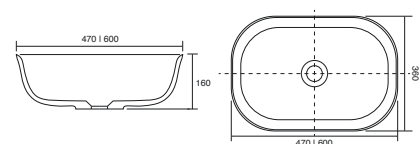

Bouro

Gloss. Cast Marble. No tap hole. No Overflow. We recommend using our free flowing unslotted waste with this basin, see [page 252](#).

470w x 360d x 160h mm

600w x 360d x 160h mm

Code	Price
3584	£285
3585	£335