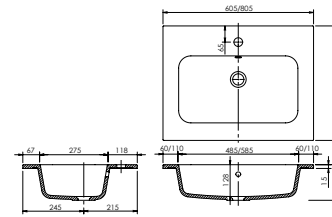

Idro Cast

Gloss. Cast Marble. External Overflow. Supplied with Chrome overflow ring, see more Type 1 overflow rings on [page 245](#).

		Code	Code	Price	Suitable Basin/Base Carcass Sizes
		NTH	1TH		
Standard - Gloss	610w x 460d x 15h mm	9332	9232	£295	600mm Vanity
Standard - Matt	610w x 460d x 15h mm	9333	9233	£295	600mm Vanity
Standard - Gloss	805w x 460d x 15h mm	9263	£380		800mm Vanity