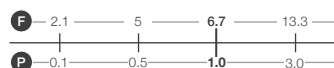

Chrome
35.1021 £327