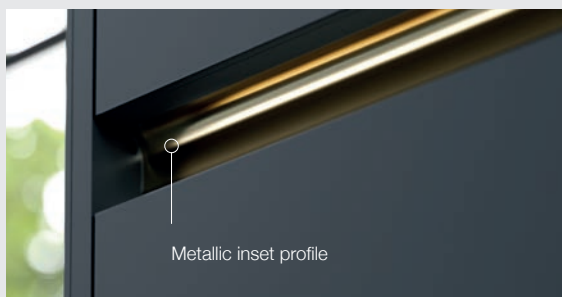

Bowland

Bowland features a sleek and modern slab-style fascia with a contemporary inset profile. This sophisticated design offers high gloss options with fascias and panels, enhanced by glass-effect edging for added refinement. Alternatively, choose from a range of matt finishes, complemented by matching edging, to create a seamless and stylish look.

Metallic inset profile

Furniture Features

- **Contemporary Inset Profile**
  Clean lines and an inset profile for a modern touch.
- **Glass Effect Edging**
  Reversible end panels with glass effect edging available on select units.
- **Premium Fittings**
  High-quality soft-close runners, hinges, and hardware for smooth, quiet operation.
- **Vanity-to-Match**
  Vanity to perfectly match with the wider fitted furniture collection.