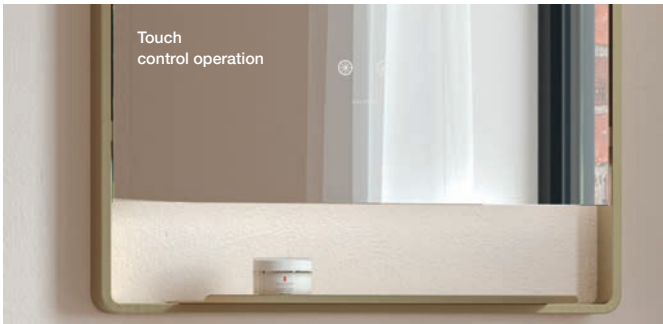

Torla

Features:

A backlit LED mirror with a gold frame, and a built-in shelf.

- Touch control operation for demister, brightness, and LED warmth.
- Fog free, energy-efficient, demister pad.
- Mains power required.
- Bathroom safe IP44 rating.

550w x 130d x 1100h mm

3680

£595