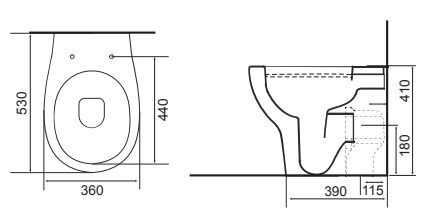

Nashville - Rimless

LO SC TP

Nashville BTW Rimless Pan with Toukley Seat.
Supplied with Chrome hinges, see more Type 1 hinges on [page 259](#).

36.9291.01 £493