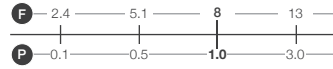

Chrome
35.1107 £150

Arlan Wall Mounted Basin Tap

Reach: 160mm
Size: 220w x 120h x 165d mm
Cartridge Type: Ceramic Disc
Waste Type: Colour matched round slotted click waste