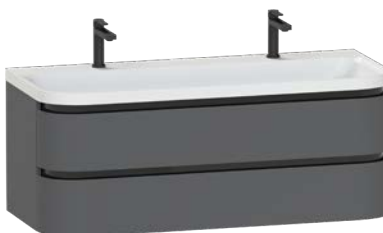

Add a Vanity Basin		
Allerona Cast - Single Bowl, 2 Tap Hole	3567	£595