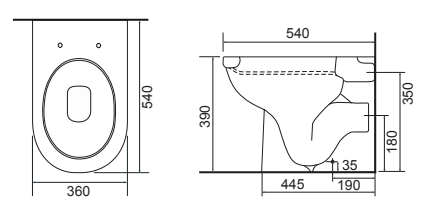

Madison

LO SC TP

Madison BTW Pan with Beechworth Seat.
Supplied with Chrome hinges that are not interchangeable

36.9161.01 £395