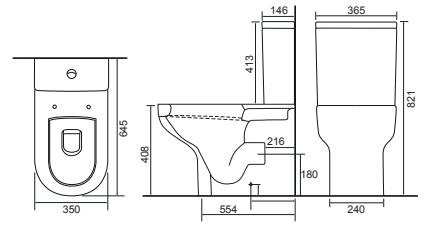

# Close Coupled WC Sets

**Charlotte Rimless**

**LO SC TP**

Charlotte CC Pan & Cistern with Temora Seat.  
Supplied with Chrome hinges, see more Type 1 hinges on [page 259](#). **36.9111.01** £859

**Cleveland Rimless**