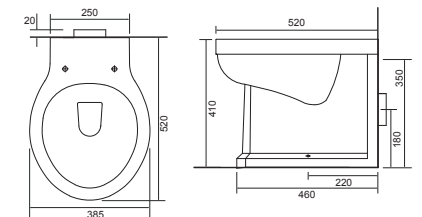

Georgia with Wentworth Coloured Seat

LO SC TP

Supplied with Chrome hinges that are not interchangeable

○ Cotton White	36.9170.02	£523.00	● Slate	36.9170.06	£523.00
● Portland Stone	36.9170.11	£523.00	● Maritime Blue	36.9170.07	£523.00
● Shale	36.9170.04	£523.00	● Spruce	36.9170.09	£523.00
● Lagoon Mist	36.9170.05	£523.00