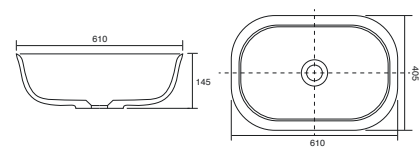

Albarese

Gloss. Cast Marble. No tap hole. No Overflow. We recommend using our free flowing unslotted waste with this basin, see [page 252](#).

610w x 405d x 145h mm

Code	Price
3583	£360