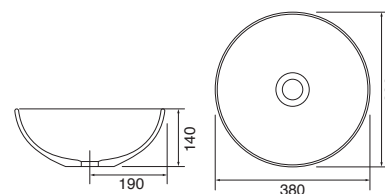

Toledo

Grey. Ceramic. No tap hole. No Overflow. We recommend using our free flowing unslotted waste with this basin, see [page 252](#).

380w x 380d x 140h mm

Code	Price
9284	£305