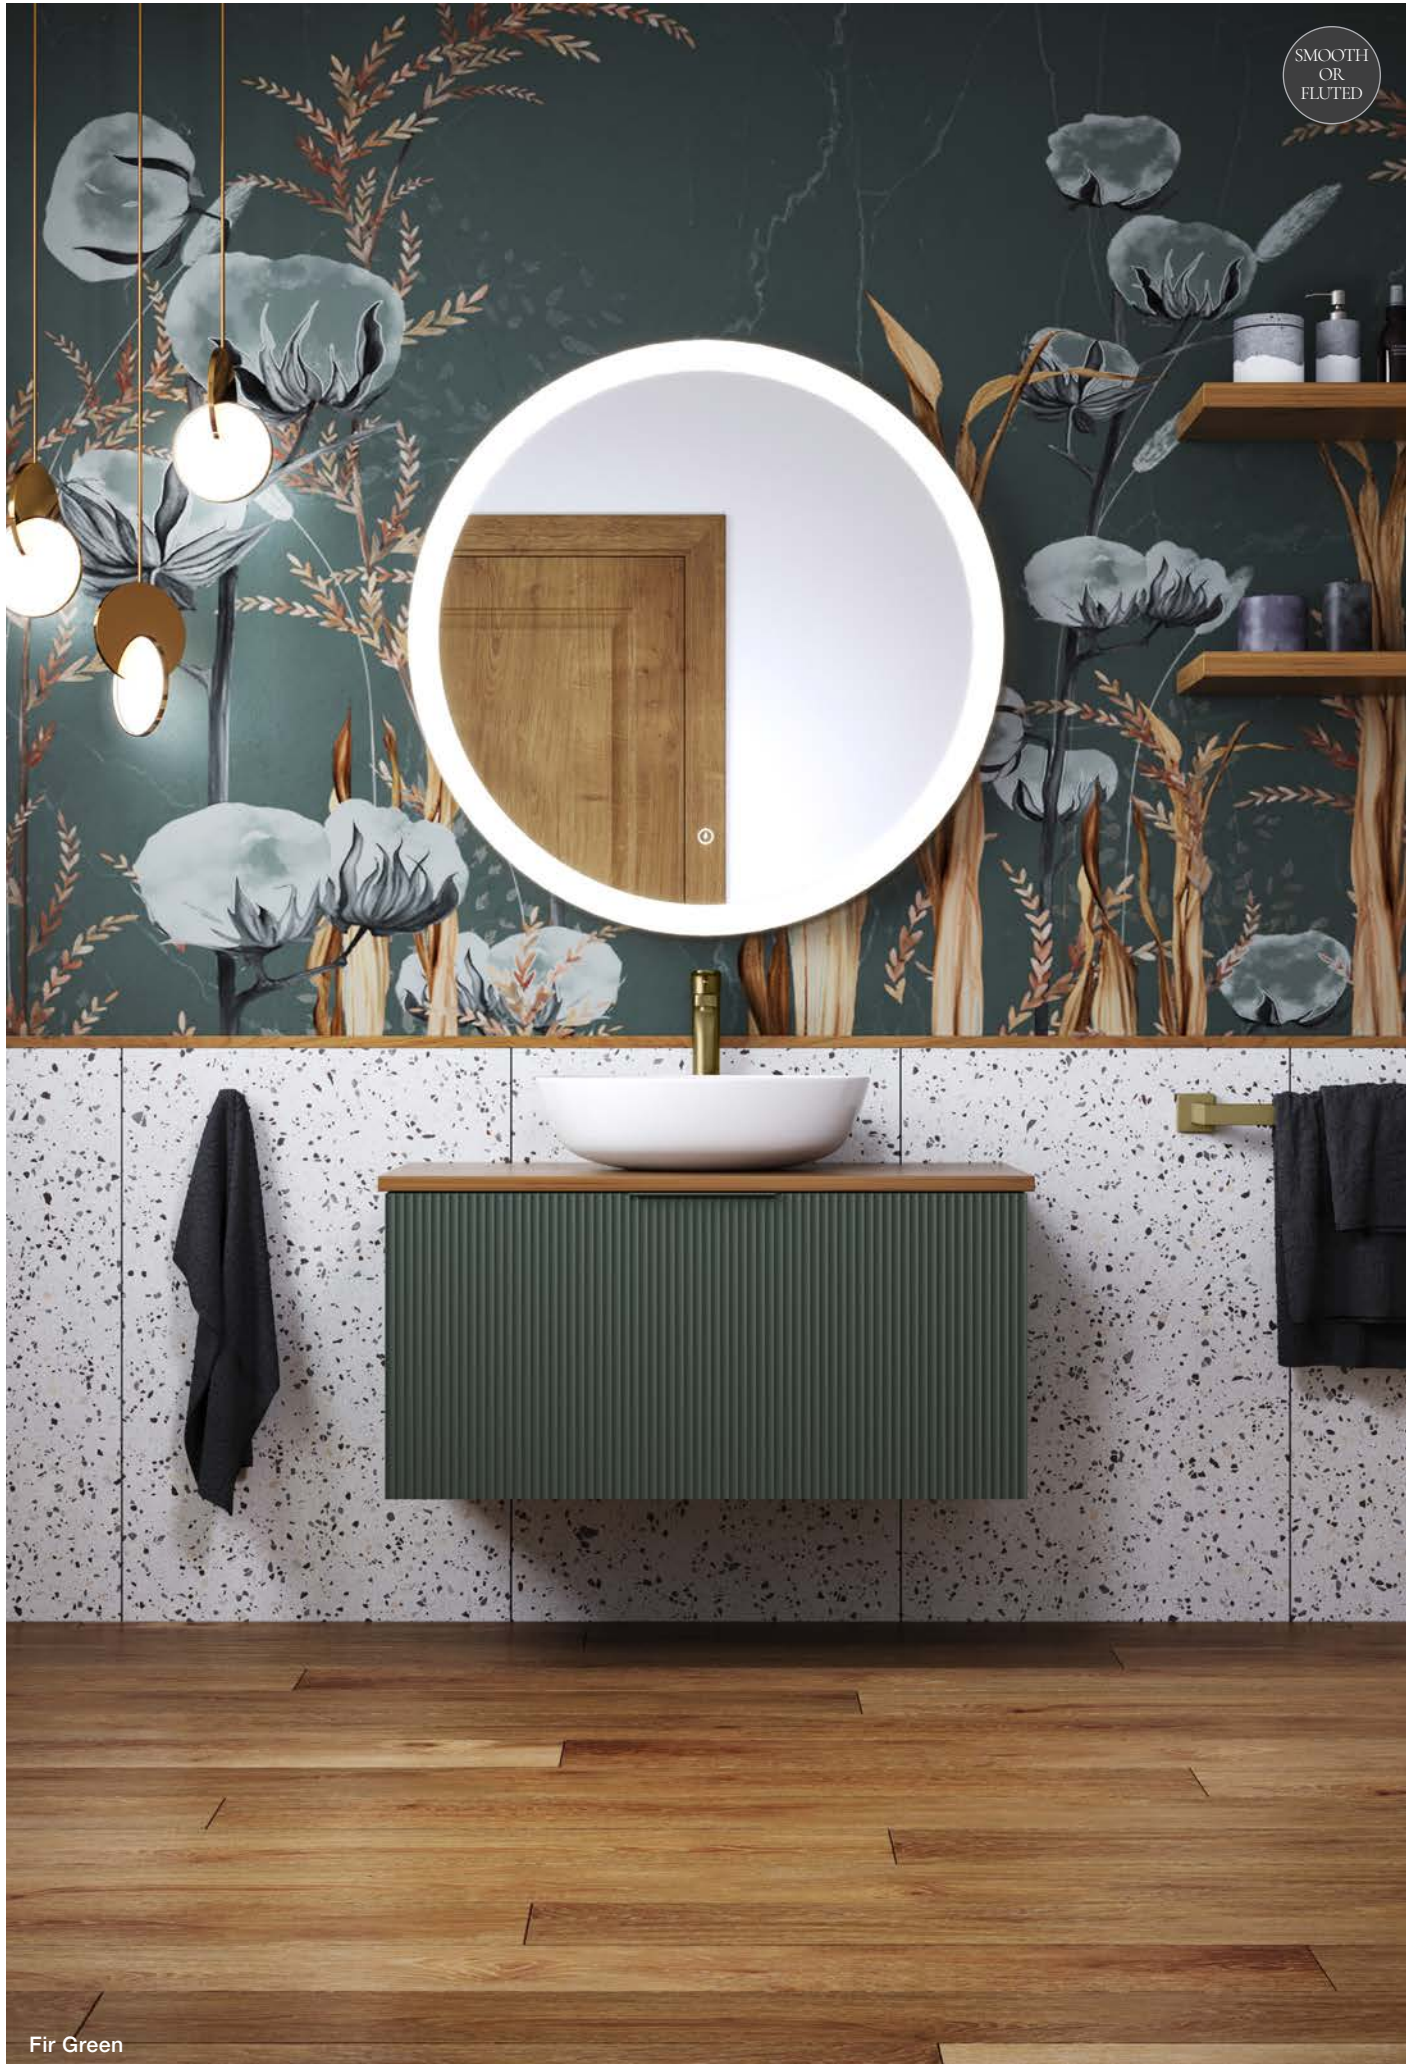

Matt Black

SMOOTH
OR
FLUTED

Tesima | Vanity Collections

Fir Green