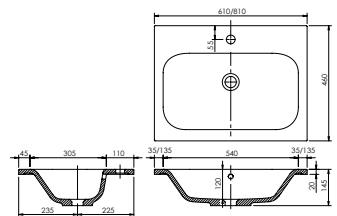

Orani Cast

Gloss. Cast Marble. External Overflow. Supplied with Chrome overflow ring, see more Type 1 overflow rings on **page 245**.

		Code		Price	Suitable Basin/Base Carcass Sizes
		NTH	1TH		
Standard - Gloss	610w x 460d x 20h mm	9340	9240	£235	600mm Vanity
Standard - Matt	610w x 460d x 20h mm	9341	9241	£260	600mm Vanity
Standard - Gloss	810w x 460d x 20h mm	9342	9242	£275	800mm Vanity
Standard - Matt	810w x 460d x 20h mm	9343	9243	£300	800mm Vanity