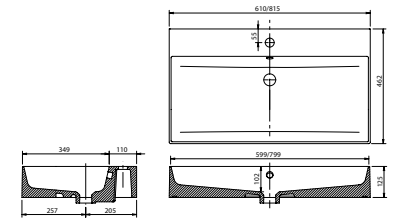

## Memphis - Standard

White. Ceramic. One tap hole. Integrated Overflow. Supplied with Chrome overflow ring, see more Type 3 overflow rings on [page 245](#).

		Code	Price	Suitable Vanity Carcass Sizes
Standard	610w x 460d x 125h mm	9288	£420	600mm Standard
Standard	810w x 460d x 125h mm	9289	£520	800mm Standard