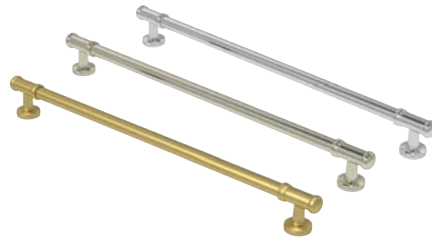

Floresta Bar - 320

Drill hole centres 320mm.
Size: 359w x 35d x 12h mm

Chrome	3663.01	£41
Polished Nickel	3666.01	£50
Brushed Brass	3664.01	£50