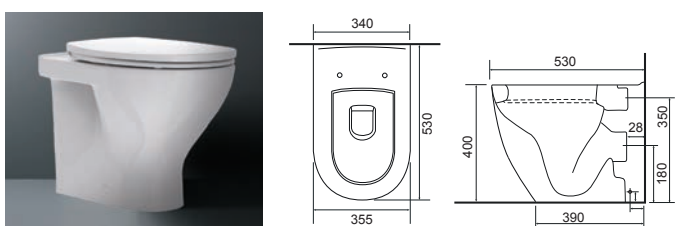

Dakota - Rimless

Dakota BTW Rimless Pan with Kambah Seat.
Supplied with Chrome hinges, see more Type 1 hinges on [page 259](#). **36.9295.01** £350

LO SC TP