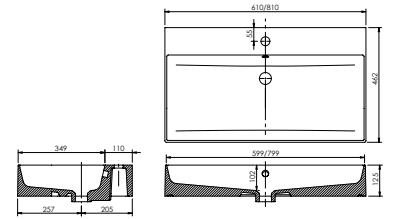

## Memphis - Standard

White. Ceramic. One tap hole. Integrated Overflow. Supplied with Chrome overflow ring, see more Type 3 overflow rings on [page 245](#).

		Code	Price	Suitable Vanity Carcass Sizes
Standard	610w x 460d x 125h mm	9288	£420	600mm Standard
Standard	810w x 460d x 125h mm	9289	£520	800mm Standard