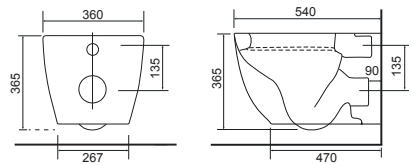

Close Coupled WC Sets

LO SC TP

Charlotte CC Pan & Cistern with Temora Seat.
Supplied with Chrome hinges, see more Type 1 hinges on [page 259](#). **36.9111.01** £859

LO SC TP

Cleveland CC Rimless Pan & Cistern with Ballina Seat.
Supplied with Chrome hinges, see more Type 2 hinges on [page 259](#). **36.9180.01** £685

LO SC TP

Cleveland CC Comfort Height Rimless Pan & Cistern with Ballina Seat.
Supplied with Chrome hinges, see more Type 2 hinges on [page 259](#). **36.9182.01** £715

Wall Hung WC Sets

NEW

LO SC TP

Daytona Wall Hung Rimless Pan with Borden Seat.
Supplied with Chrome hinges, see more Type 1 hinges on [page 259](#). **36.9323.01** £445

NEW

LO SC TP

Riverdale Wall Hung Rimless Pan with Collerina Seat.
Supplied with Chrome hinges, see more Type 1 hinges on [page 259](#). **36.9326.01** £465

Aurora

LO SC TP

Aurora Wall Hung Rimless Pan with Beechworth Seat.
Supplied with Chrome hinges that are not interchangeable. **36.9306.01** £442

LO SC TP

Aurora Wall Hung Rimless Pan with Picton Seat.
Supplied with Chrome hinges, see more Type 1 hinges on [page 259](#). **36.9306.02** £442

LO SC TP

Charlotte Wall Hung Pan with Temora Seat.
Supplied with Chrome hinges, see more Type 1 hinges on [page 259](#). **36.9116.01** £631