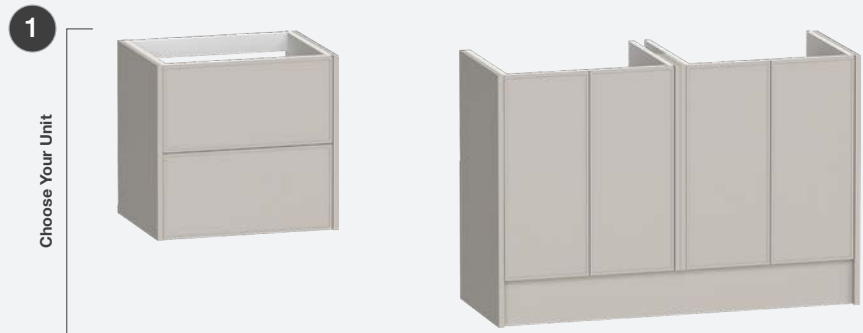

Vanity to Match Fitted Furniture Guide

Our Vanity to Match Fitted Furniture collections are designed to standalone or be used to complement our larger Calypso fitted furniture range, offering versatility in your bathroom design.

This guide will walk you through the simple steps to order and assemble your vanity unit for a stylish bathroom upgrade.

Design your vanity in four simple steps

1 Choose Your Unit

Browse the Vanity to Match Fitted Furniture section of the brochure to find your perfect vanity unit. When you order using a unit kit code, all of the parts that you need for assembly are included.