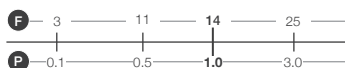

Chrome
35.1303 £405