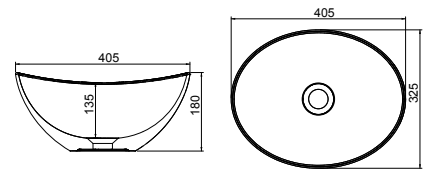

Fremont

Black/White. Ceramic. No tap hole. No Overflow. We recommend using our free flowing unslotted waste with this basin, see [page 252](#).

405w x 325d x 180h mm

Code	Price
9114	£390