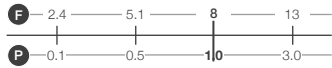

Chrome
35.1106 £140

Arlan High Basin Tap

Reach: 105mm
Size: 55w x 140h x 150d mm
Cartridge Type: Ceramic Disc
Waste Type: Colour matched round slotted click waste