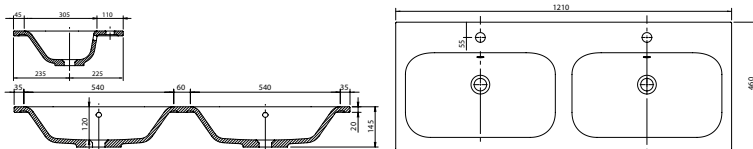

Orani Cast

Gloss. Cast Marble External Overflow. Supplied with Chrome overflow rings, see more Type 1 overflow rings on [page 245](#).

		Code	Code	Price	Suitable Basin/Base Carcass Sizes
		NTH	2TH		
Standard - Gloss	1210w x 460d x 20h mm	9344	9244	£380	1200mm Vanity 2x 600mm Vanity