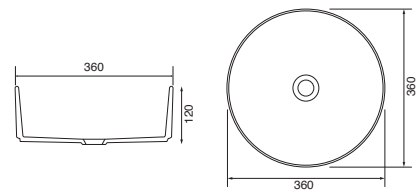

Indiana

NEW

Matt Black. Ceramic. No tap hole. No Overflow. We recommend using our free flowing unslotted waste with this basin, see [page 252](#).

360w x 360d x 120h mm

Code	Price
9318	£415