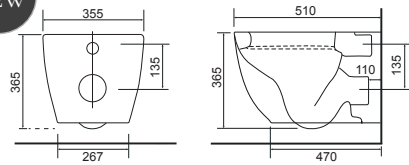

Close Coupled WC Sets

LO SC TP

Charlotte CC Pan & Cistern with Temora Seat.
Supplied with Chrome hinges, see more Type 1 hinges on [page 259](#). **36.9111.01** £859

LO SC TP

Cleveland CC Rimless Pan & Cistern with Ballina Seat.
Supplied with Chrome hinges, see more Type 2 hinges on [page 259](#). **36.9180.01** £685

LO SC TP

Cleveland CC Comfort Height Rimless Pan & Cistern with Ballina Seat.
Supplied with Chrome hinges, see more Type 2 hinges on [page 259](#). **36.9182.01** £715

Wall Hung WC Sets

NEW

LO SC TP

Daytona Wall Hung Rimless Pan with Borden Seat.
Supplied with Chrome hinges, see more Type 1 hinges on [page 259](#). **36.9323.01** £445

NEW

LO SC TP

Riverdale Wall Hung Rimless Pan with Collerina Seat.
Supplied with Chrome hinges, see more Type 1 hinges on [page 259](#). **36.9326.01** £465

LO SC TP

Aurora Wall Hung Rimless Pan with Beechworth Seat.
Supplied with Chrome hinges that are not interchangeable. **36.9306.01** £442

LO SC TP

Aurora Wall Hung Rimless Pan with Picton Seat.
Supplied with Chrome hinges, see more Type 1 hinges on [page 259](#). **36.9306.02** £442

LO SC TP

Charlotte Wall Hung Pan with Temora Seat.
Supplied with Chrome hinges, see more Type 1 hinges on [page 259](#). **36.9116.01** £631