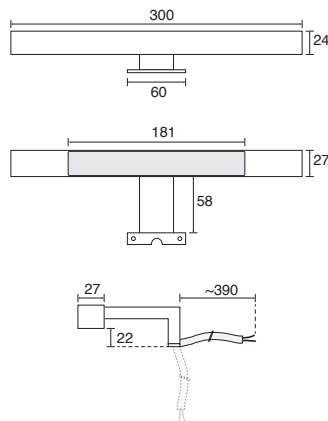

LED Recessed Lighting

LED recessed lighting can be installed to provide illumination throughout the bathroom and to highlight specific areas such as the shower or vanity. Our LED recessed lights are conveniently supplied in packs of four, designed to fit wherever you need with a slim profile and included hardware to ensure an easy setup.

4x1.2W • Transformer Included

29w x 16d x 29h mm	3925	£141

4x1.2W • Transformer Included

29w x 16d x 29h mm	3924	£150

4x2W • Transformer Included • IP67

15w x 41d x 15h mm	3919	£96

LED Wall Unit Lighting

4000K • 4.5W • Mains wired • IP21

300w x 98d x 45h mm	3934	£135.00

LED Lighting Strips

6w/M. 325lm/M. 3500K LED. LED Driver IP20. Integrated LEDs 5mm wide. Cool Light. Supplied with 12v LED Driver.

0.5 Metre	3927	£70
1 Metre	3928	£85
2 Metre	3929	£115

What is an LED Lighting Strip?

Using an LED lighting strip in your bathroom can enhance both functionality and ambiance. You can install LED strips under cabinets to illuminate the countertop, around the back of mirrors for even lighting, or along the ceiling edges to highlight architectural features.

Supplied in three popular length kits, these lighting strips can be cut to fit any size of unit. The special 3M self-adhesive backing tape allows you to stick them to almost any surface with ease.