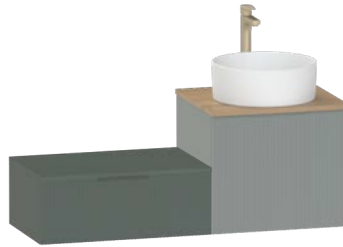

### 700 One Drawer Complement

700w x 450d x 270h mm

Single drawer with colour-matched handle, worktop and glass drawer dividers. **Only available in fluted fronts.**

Choose Finish	Code	Price
<input type="radio"/> Coral White	5760	£650
<input type="radio"/> Fir Green	5761	£650
<input type="radio"/> Steeple Grey	5762	£650
<input type="radio"/> Matt Black	5763	£650