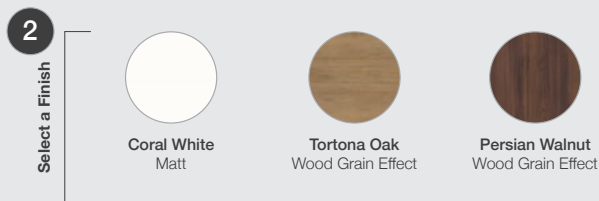

Select a Finish

Each collection is shown in one finish, with all available finishes listed below the vanity with the respective codes.