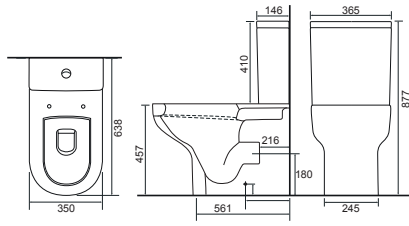

Cleveland Comfort Height

LO SC TP

Cleveland CC Comfort Height Rimless Pan & Cistern with Ballina Seat.
Supplied with Chrome hinges, see more Type 2 hinges on [page 259](#). **36.9182.01** £715