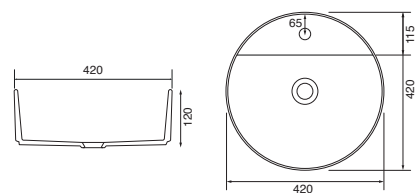

Tahoma

NEW

White. Ceramic. One tap hole. No Overflow. We recommend using our free flowing unslotted waste with this basin, see [page 252](#).

420w x 420d x 120h mm

Code	Price
9319	£199