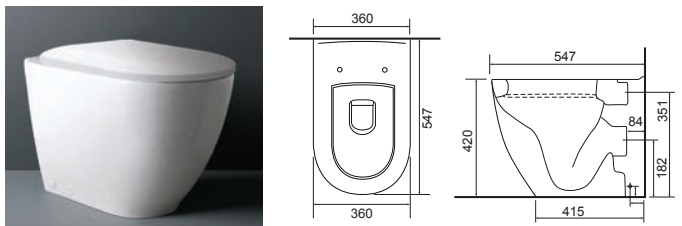

Aurora - Rimless

Aurora BTW Rimless Pan with Ballina Seat
Supplied with Chrome hinges, see more Type 1 hinges on [page 259](#). **36.9305.02** £449

LO SC TP