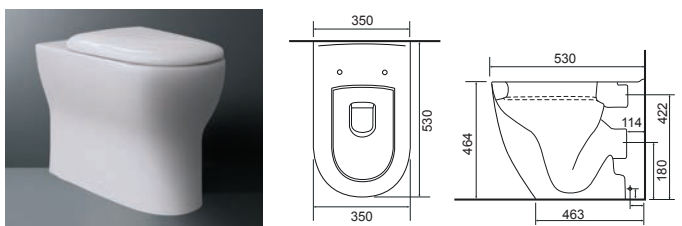

Cleveland Comfort Height - Rimless

Cleveland BTW Comfort Height Rimless Pan with Ballina Seat.
Not suitable for use with 400mm WC units
Supplied with Chrome hinges, see more Type 2 hinges on [page 259](#). **36.9181.01** £455

LO SC TP