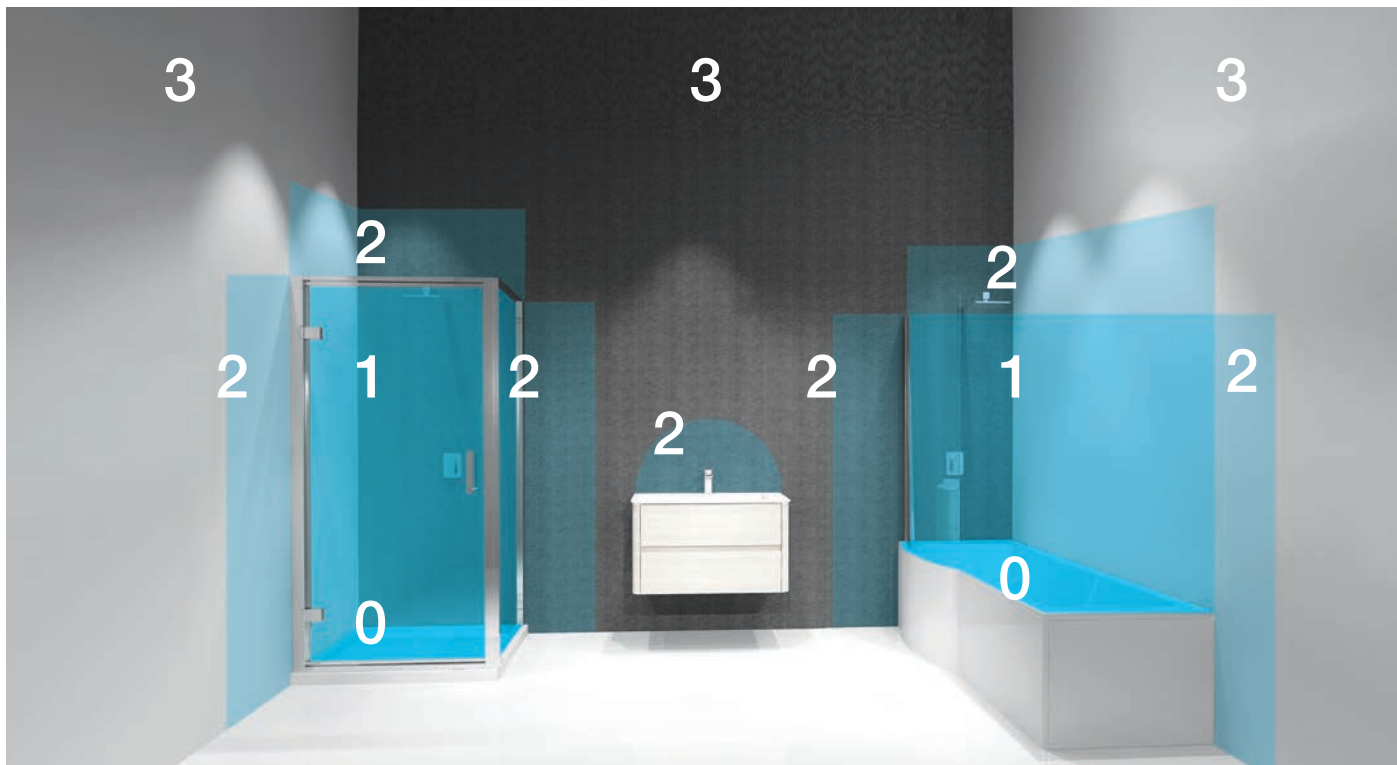

Zoned Lighting

Water and electricity are a dangerous combination so when choosing bathroom lights it is essential that you familiarise yourself with two terms; Bathroom Zones and IP Ratings. When purchasing bathroom lights you need to ensure that the fitting you choose has the relevant IP rating for the zone in which it is to be placed. So what are IP Ratings and Bathroom Zones?

IP RATING 1ST DIGIT			IP RATING 2ND DIGIT		
OBJECT SIZE	PROTECTED AGAINST		PROTECTED AGAINST	TESTED FOR	
0	-	NO PROTECTION.	0	-	NO PROTECTION
1	>50 MM	PROTECTION AGAINST ANY LARGE SURFACE AREA OF THE BODY BUT NOT DELIBERATE TAMPERING OR FORCE.	1	DRIPPING WATER	DRIPPING WATER – NO DAMAGING EFFECT WHEN TESTED AGAINST VERTICAL FALLING WATER DROPS.
2	>12.5 MM	FINGERS OR SIMILAR SIZED TOOLS AND OBJECTS.	2	DRIPPING WATER WHEN TILTED UP TO 15°	VERTICALLY DRIPPING WATER HAS NO DAMAGING EFFECT WHEN THE LIGHT ENCLOSURE IS TILTED AT AN ANGLE UP TO 15° FROM ITS USUAL POSITION.
3	>2.5 MM	THICK WIRES, TOOLS AND SIMILAR-SIZED FOREIGN BODIES.	3	SPRAYING WATER	WATER FALLING AS A SPRAY AT ANY ANGLE UP TO 60° HAS NO DAMAGING EFFECT.
4	>1 MM	MOST WIRES, SCREWS, ETC.	4	SPLASHING WATER	WATER SPLASHING AGAINST LIGHT ENCLOSURE FROM ANY DIRECTION HAS NO DAMAGING EFFECT.
5	DUST PROTECTED	Protected against dust, allowing limited ingress. (no harmful deposit)	5	WATER JETS	WATER PROJECTED BY A NOZZLE (6.3MM) AGAINST LIGHT ENCLOSURE FROM ANY DIRECTION SHALL HAVE NO DAMAGING EFFECT.
6	DUST TIGHT	Dust tight. No ingress of dust.	6	POWERFUL WATER JETS	WATER PROJECTED IN POWERFUL JETS (12.5MM NOZZLE) AGAINST THE LIGHT ENCLOSURE FROM ANY DIRECTION HAS NO DAMAGING EFFECT.
			7	IMMERSION UP TO 1M	WATER WON'T INFILTRATE EVEN WHEN LIGHT ENCLOSURE IS IMMersed IN WATER UP TO 1M IN DEPTH. DURATION OF UPTO 30 MINUETS.
			8	IMMERSION BEYOND 1M	THE EQUIPMENT IS SUITABLE FOR CONTINUOUS IMMERSION IN WATER UNDER CONDITIONS SPECIFIED BY THE MANUFACTURER.

IP 67

IP67. The item is protected from dust and capable of withstanding water immersion upto 1 meter for 30 minutes.

ZONE 0 Covers the areas inside the bath or shower tray. If you decide to illuminate this area the fittings must be low voltage and must have a minimum rating of IP67 making them immersion proof.

ZONE 1 Incorporates the area directly above the bath or shower tray to a height of 2.25m from the floor. A light with a minimum IP44 rating is required for this area. If the light uses a 240V supply, a 30ma RCD (residual current device) must be used to protect the circuit in this zone.

ZONE 2 Covers the area 0.6M outside the bath's perimeter and to a height of 2.25M from the floor. As with Zone 1, a minimum IP44 rating is required for this area.

ZONE 3 Outside zones cover areas which fall outside of zones 0,1 and 2 and are well away from any contact with water. No IP ratings are required for light fittings in this area.