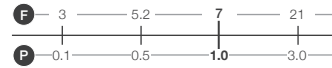

Chrome
35.2204 £235

Avola Bath Filler

Reach: 147mm
Size: 230w x 295h x 150d mm
Cartridge Type: Quarter Turn Ceramic Disc
Waste Type: Colour matched round slotted click waste