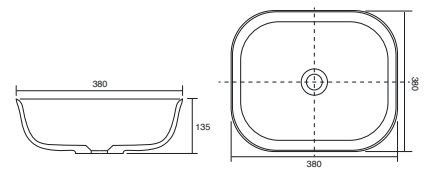

Rhode

White. Ceramic. No tap hole. No Overflow. We recommend using our free flowing unslotted waste with this basin, see [page 252](#).

380w x 380d x 135h mm

Code	Price
9208	£170