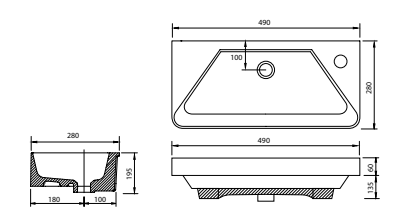

Cloakroom Vanity Basins

Ambra - Slimline

NEW

White. Ceramic. No tap hole. We recommend using our free flowing unslotted waste with this basin, see [page 245](#).

		Code	Price	Suitable for Sora Cloakroom Vanity
Slimline	500w x 280d x 150h mm	9309	£120	500mm Cloakroom