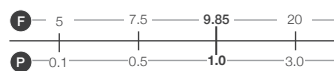

Lonato Basin Tap

Reach: 135mm
Size: 35w x 164h x 172d mm
Cartridge Type: Ceramic Disc
Waste Type: Colour matched round slotted click waste

Chrome
35.1136 £265