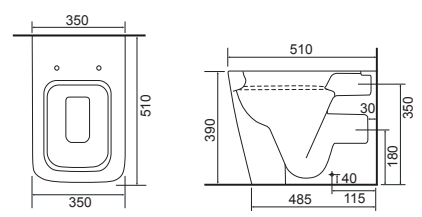

Tulsa-

LO SC TP

Tulsa BTW Pan with Casula Seat.
Supplied with Chrome hinges, see more Type 1 hinges on [page 259](#).

36.9105.01 £446