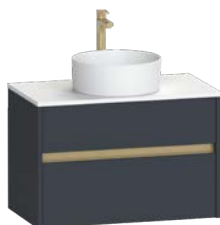

Add a Sit-on Basin and 800 Vanity Worktop

Florida Ceramic	9199	£190
Sit-on bowl collection on page 242		
Worktop Cast Marble	3290	£260
Worktop collection on page 234