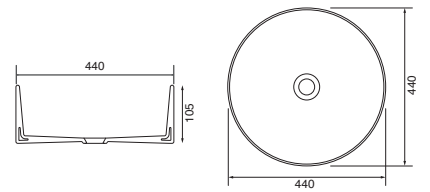

Orlando

White. Ceramic. No tap hole. No Overflow. We recommend using our free flowing unslotted waste with this basin, see [page 252](#).

440w x 440d x 105h mm

Code	Price
9203	£255