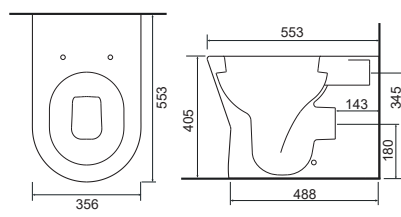

Vegas

LO SC TP

Vegas BTW Pan with Moura Seat.
Supplied with Chrome hinges, see more Type 2 hinges on [page 259](#).

36.9174.01 £370