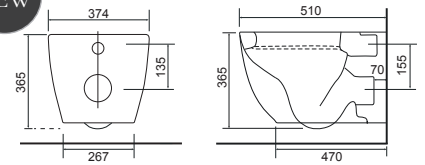

LO SC TP

Riverdale Wall Hung Rimless Pan with Collerina Seat.
Supplied with Chrome hinges, see more Type 1 hinges on [page 259](#). **36.9326.01** £465