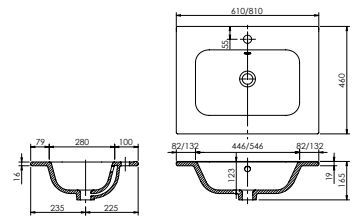

Vanity Basins

Serrenti

White. Ceramic. One tap hole. Integrated Overflow. Supplied with Chrome overflow ring, see more Type 3 / Type 4 overflow rings on **page 245**.

		Code	Price	Suitable Basin/Base Carcass Sizes
Standard	610w x 460d x 15h mm	9200	£195	600mm Vanity
Standard	810w x 460d x 15h mm	9201	£230	800mm Vanity