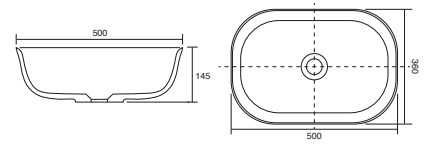

Sit-On Basins

Dakota

White. Ceramic. No tap hole. No Overflow. We recommend using our free flowing unslotted waste with this basin, see [page 252](#).

500w x 360d x 140h mm

Code	Price
9294	£150