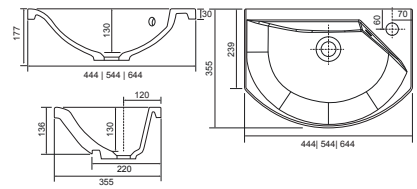

ART Shoulder Slimline

White. Cast Marble. One tap hole. Integrated Overflow. Supplied with Chrome overflow ring, see more Type 2 / Type 3 overflow rings on **page 245**.

		Code	Price	Suitable Carcass Sizes
Slimline	444w x 355d x 30h mm	37.3241	£325	400mm (Slim)
Slimline	544w x 355d x 30h mm	37.3242	£340	500mm (Slim)
Slimline	644w x 355d x 30h mm	37.3243	£380	600mm (Slim)