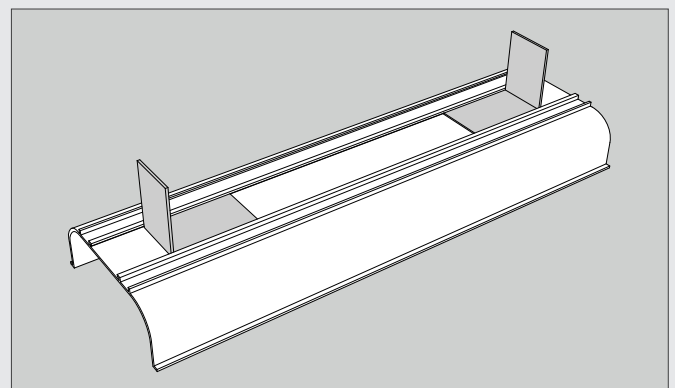

The profile should be secured to the carcass with supplied brackets which slot into the rear of the profile