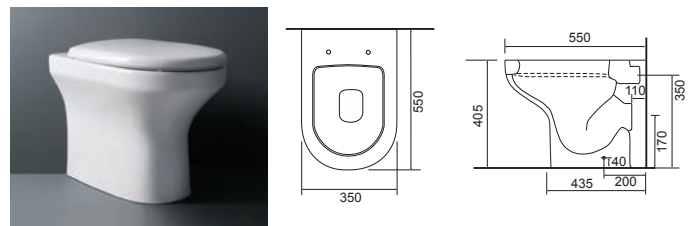

Charlotte

Charlotte BTW Pan with Temora Seat.
Supplied with Chrome hinges, see more Type 1 hinges on [page 259](#). **36.9110.01** £591

LO SC TP