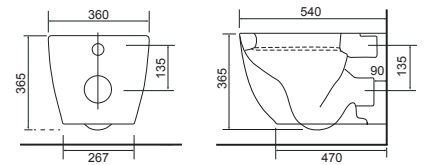

LO SC TP

Aurora Wall Hung Rimless Pan with Beechworth Seat.
Supplied with Chrome hinges that are not interchangeable. **36.9306.01** £442

Aurora

LO SC TP

Aurora Wall Hung Rimless Pan with Picton Seat.
Supplied with Chrome hinges, see more Type 1 hinges on [page 259](#). **36.9306.02** £442