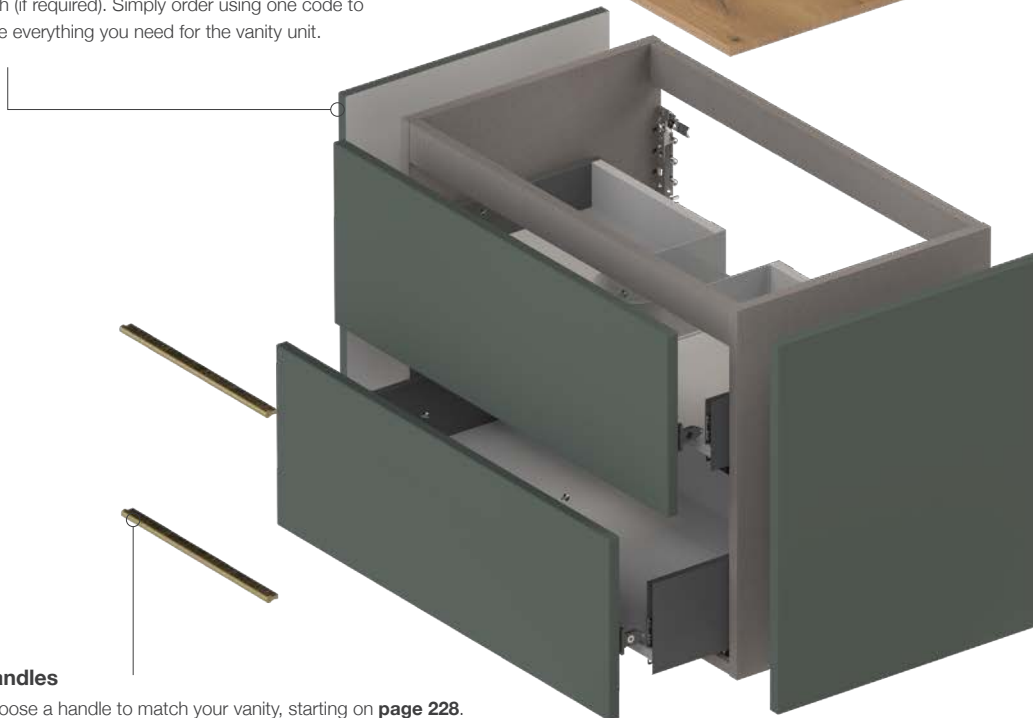

**Worktops**

If you're using a Sit-on basin, you will need a worktop. You can find compatible worktops below each vanity unit. For universal worktop options see **page 234**.

**Vanity Units**

Vanity to Match Fitted Furniture units includes a pre-assembled carcass, along with fascias, end panels, and a plinth (if required). Simply order using one code to receive everything you need for the vanity unit.