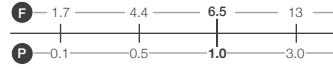

Chrome
35.1109 £160

Arlan Basin Tap

Reach: 110mm
Size: 56w x 170h x 150d mm
Cartridge Type: Ceramic Disc
Waste Type: Colour matched round slotted click waste