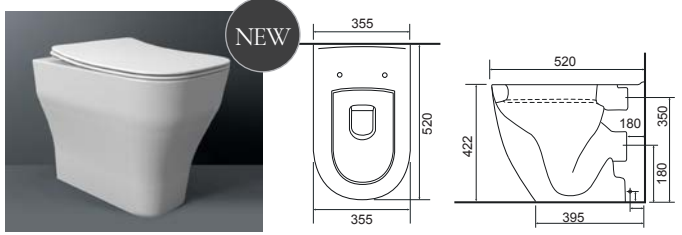

Back To Wall WC Sets

Daytona - Rimless

Daytona BTW Rimless Pan with Borden Seat
Supplied with Chrome hinges, see more Type 1 hinges on [page 259](#). **36.9322.01** £445

LO SC TP