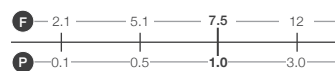

Melfi Tall Basin Tap

Reach: 113mm
Size: 54w x 297h x 151d mm
Cartridge Type: Ceramic Disc
Waste Type: Colour matched round slotted click waste

Chrome
35.1102 £195