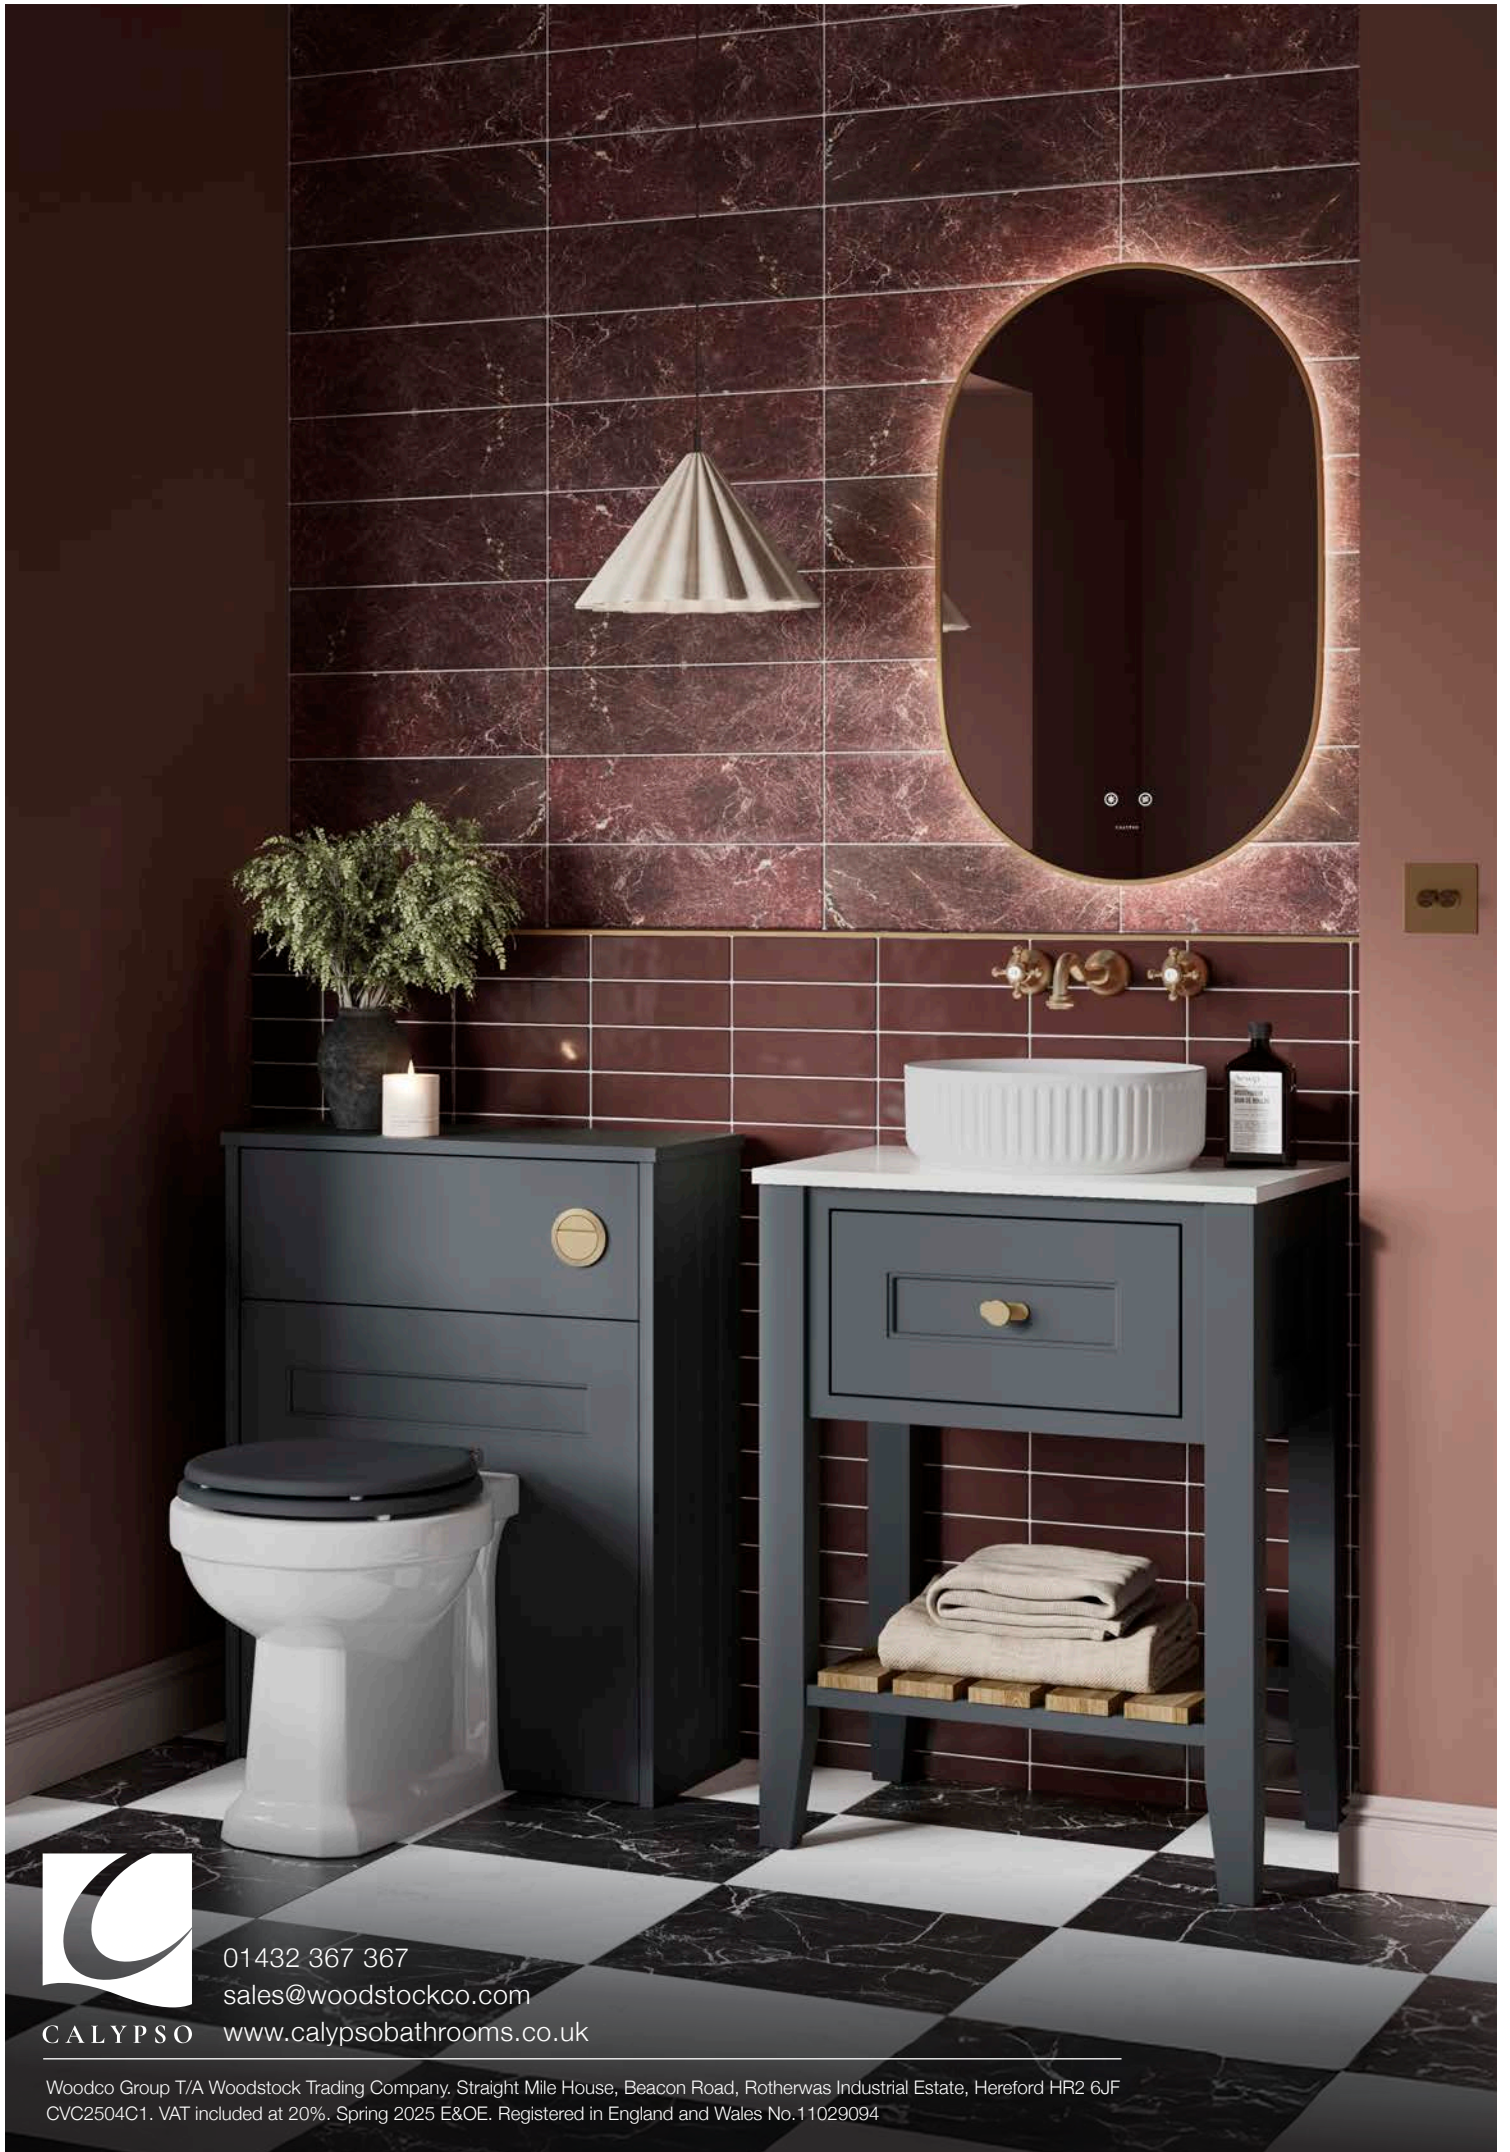

**BKU** AWARDS  
WINNER 2022

**BKU** AWARDS  
FINALIST 2023

**BKU** AWARDS  
WINNER 2024

01432 367 367  
sales@woodstockco.com

CALYPSO [www.calypsobathrooms.co.uk](http://www.calypsobathrooms.co.uk)

Woodco Group T/A Woodstock Trading Company, Straight Mile House, Beacon Road, Rotherwas Industrial Estate, Hereford HR2 6JF  
CVC2504C1. VAT included at 20%. Spring 2025 E&OE. Registered in England and Wales No.11029094