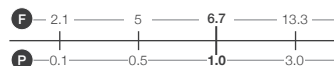

Busca Basin Tap

Reach: 117.5mm
Size: 42w x 115h x 138d mm
Cartridge Type: Ceramic Disc
Waste Type: Colour matched round slotted click waste

Chrome
35.1123 £160