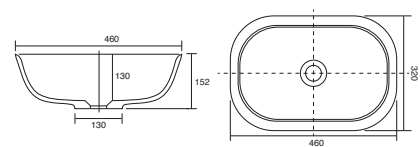

Bellanti

White. Cast Marble. No tap hole. No Overflow. We recommend using our free flowing unslotted waste with this basin, see [page 252](#).

460w x 320d x 152h mm

Code	Price
9069	£405