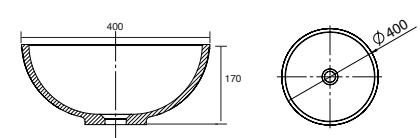

Vinci

Matt White. Cast Marble. No tap hole. No Overflow. We recommend using our free flowing unslotted waste with this basin, see [page 252](#).

400w x 400d x 170h mm

Code	Price
3689	£310