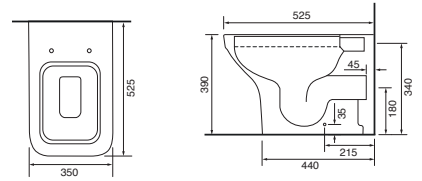

LO SC TP

Denver BTW Pan with Casula Seat.
Supplied with Chrome hinges, see more Type 1 hinges on [page 259](#).

36.9076.01 £541

Denver

LO SC TP

Denver BTW Pan with Kempsey Seat.
Supplied with Chrome hinges that are not interchangeable

36.9076.02 £553