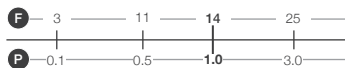

## Venicia Basin Tap

Reach: 186mm  
Size: 177w x 235h x 235d mm  
Cartridge Type: Quarter Turn Ceramic Disc  
Waste Type: Colour matched round slotted click waste

**Chrome**  
35.1153 £370

**Brushed Brass**  
35.1155 £585