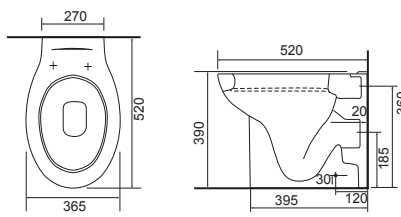

Portland-

LO SC TP

Portland BTW Pan with Glenbrook Seat.
Supplied with Chrome hinges, see more Type 1 hinges on [page 259](#).

36.9046.01 £352