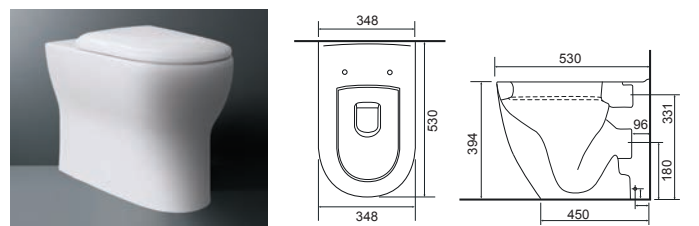

Cleveland - Rimless

Cleveland BTW Rimless Pan with Ballina Seat.
Supplied with Chrome hinges, see more Type 1 hinges on [page 259](#). **36.9179.01** £430

LO SC TP