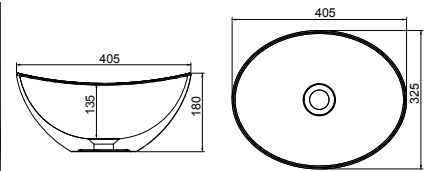

Fremont

White. Ceramic. No tap hole. No Overflow. We recommend using our free flowing unslotted waste with this basin, see [page 252](#).

405w x 325d x 180h mm

Code	Price
9113	£200