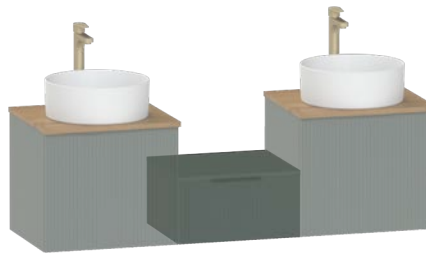

1500 Unit configurations

500 One Drawer Complement
500 Two Drawer x2

700 One Drawer Complement

700w x 450d x 270h mm

Single drawer with colour-matched handle, worktop and glass drawer dividers. **Only available in fluted fronts.**

Choose Finish	Code	Price
☐ Coral White	5760	£650
☐ Fir Green	5761	£650
☐ Steeple Grey	5762	£650
☐ Matt Black	5763	£650