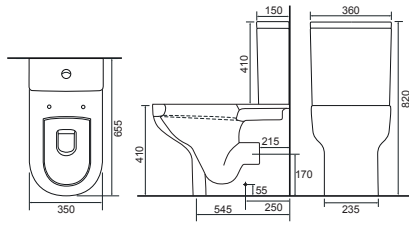

# Close Coupled WC Sets

**Charlotte Rimless**

**LO SC TP**

Charlotte CC Pan & Cistern with Temora Seat.  
Supplied with Chrome hinges, see more Type 1 hinges on [page 259](#). **36.9111.01** £859

**Cleveland Rimless**