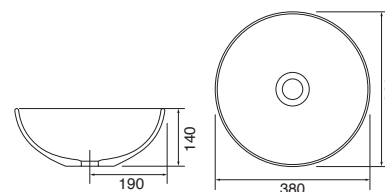

Toledo

Matt. Ceramic. No tap hole. No Overflow. We recommend using our free flowing unslotted waste with this basin, see [page 252](#).

380w x 380d x 140h mm

Code	Price
9283	£305