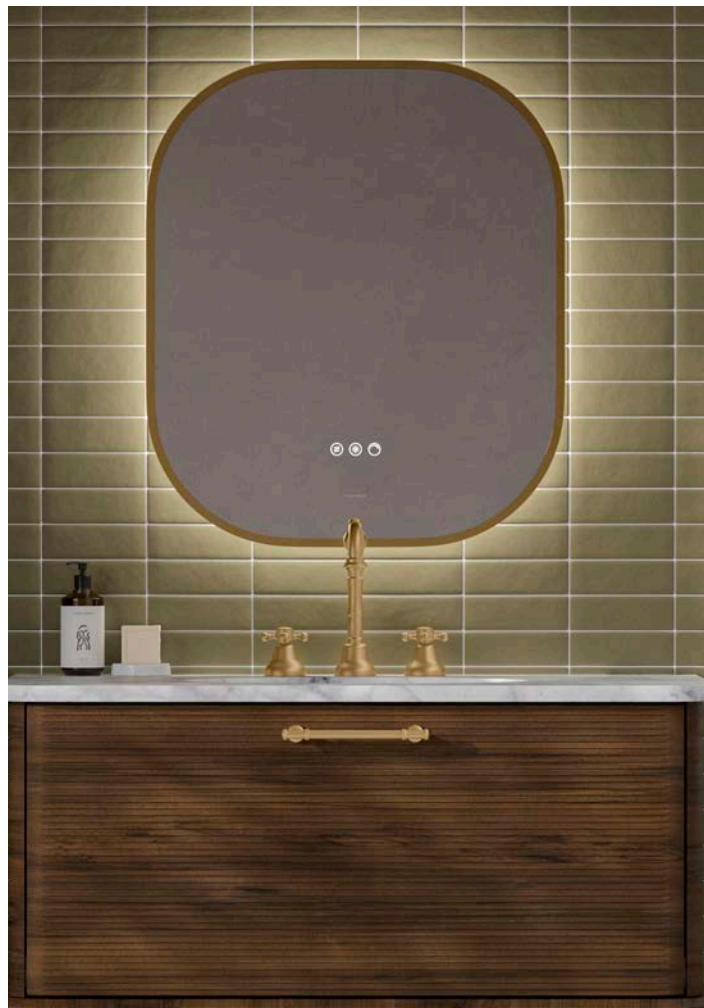

Farnese Mirrored Cabinet

Features:

An LED-framed two door cabinet, featuring fully mirrored doors and smoked glass shelves.

- Two soft close doors with mirrored exterior and interior.
- Two smoked glass shelves.
- Infrared switch provides hands-free control.
- Bright white LED colour.
- Internal 2 pin shaver socket and two USB ports.
- Mains power required.
- Bathroom safe IP44 rating.

500w x 195d x 700h mm	5709	£915
750w x 195d x 700h mm	5710	£995
900w x 195d x 700h mm	5711	£1,025
1200w x 195d x 700h mm	5712	£1,130