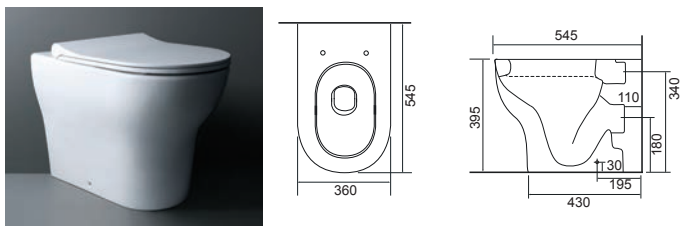

Brunswick - Rimless

Brunswick BTW Rimless Pan with Clermont Seat.
Supplied with Chrome hinges that are not interchangeable **36.9095.01** £580

LO SC TP