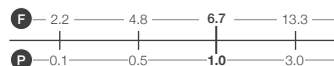

Chrome
35.1133 £310