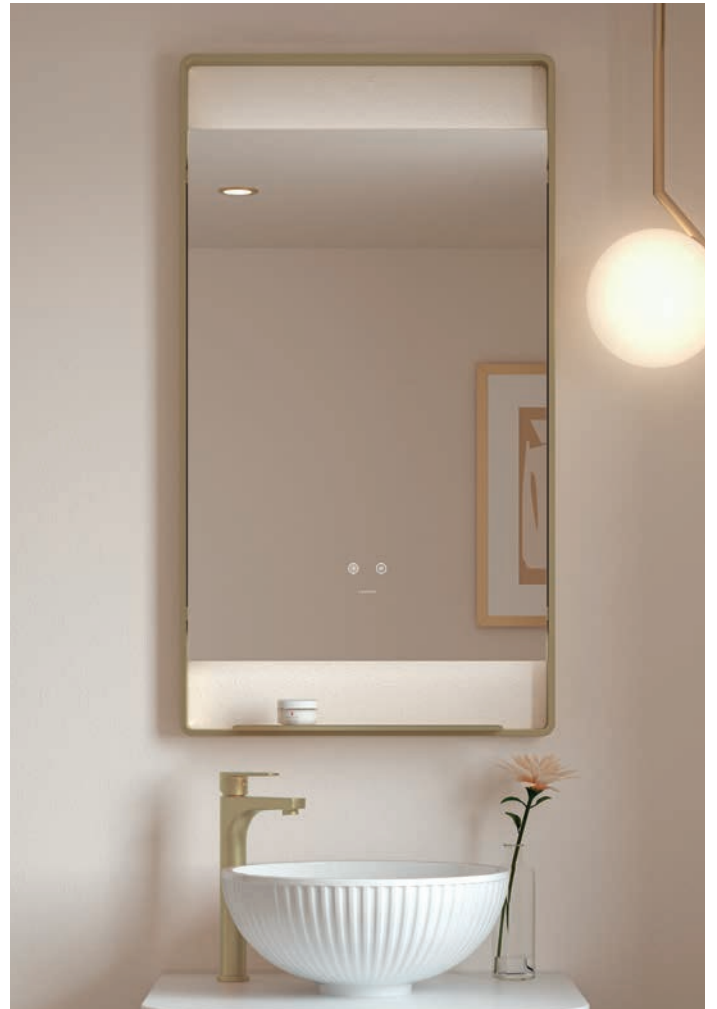

Torla

Features:

A backlit LED mirror with a gold frame, and a built-in shelf.

- Touch control operation for demister, brightness, and LED warmth.
- Fog free, energy-efficient, demister pad.
- Mains power required.
- Bathroom safe IP44 rating.

550w x 130d x 1100h mm

3680

£595