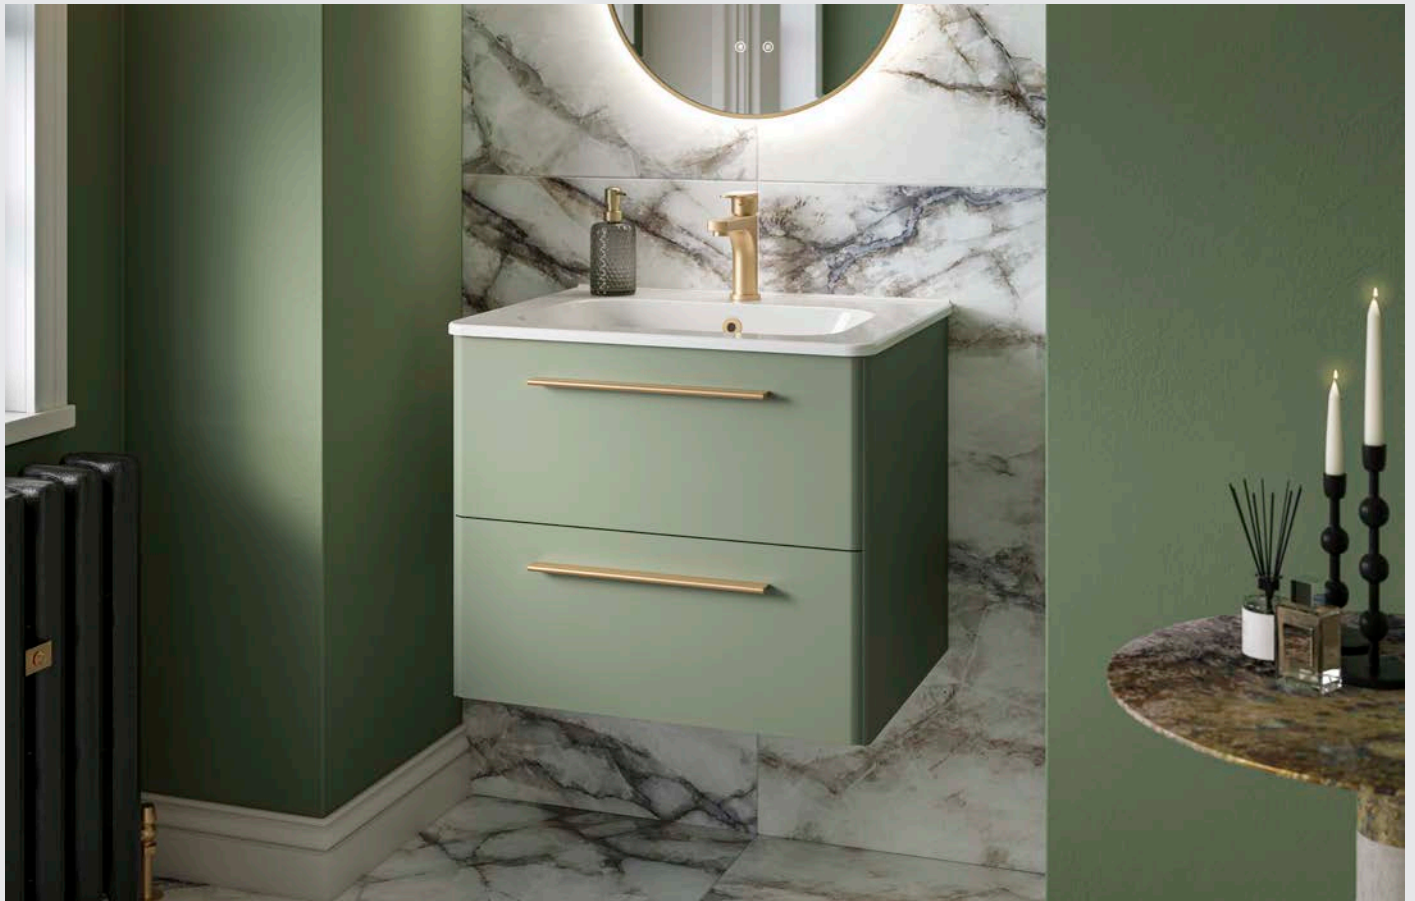

Isla

Rounded corners, smooth-gliding drawers, and versatile storage options allow you to craft a distinctive piece that infuses your space with contemporary sophistication. With a selection of four colours and the flexibility to customise handle finish, legs, and drawer lighting, you can tailor every detail to suit your style.

Furniture Features

- **Modern Slab Design**
  A sleek flat-front style with clean lines for a contemporary look.
- **Soft Radiused Corners**
  A beautifully rounded corner design for a smooth, elegant, and soft aesthetic.
- **Illuminated Drawers**
  Add soft internal lighting for better drawer visibility.
- **Elegant Decorative Legs**
  Add a touch of charm with optional decorative legs.