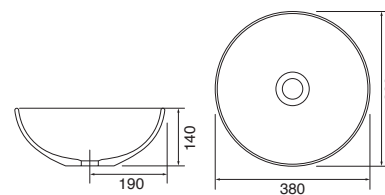

## Tucson

White. Ceramic. No tap hole. No Overflow. We recommend using our free flowing unslotted waste with this basin, see [page 252](#).

260w x 260d x 120h mm

Code	Price
9169	£200