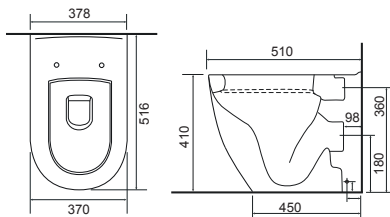

Michigan - Rimless

LO SC TP

Michigan BTW Rimless Pan with Collerina seat.
Supplied with Chrome hinges, see more Type 1 hinges on [page 259](#).

36.9304.01 £485