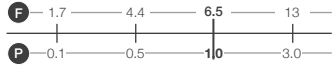

Modern Taps

Olite Basin Tap

Reach: 111mm
Size: 42w x 149h x 132d mm
Cartridge Type: Ceramic Disc
Waste Type: Colour matched round slotted click waste

Chrome
35.1108 £140

Olite High Basin Tap

Reach: 111mm
Size: 42w x 149h x 132d mm
Cartridge Type: Ceramic Disc
Waste Type: Colour matched round slotted click waste