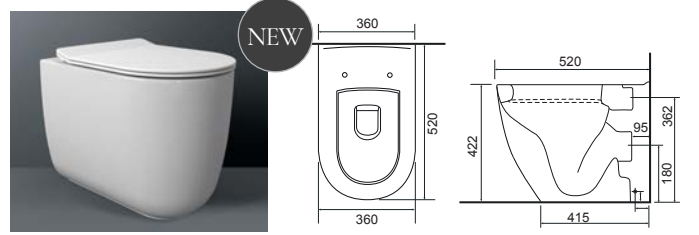

Riverdale - Rimless

Riverdale BTW Rimless Pan with Collerina Seat.
Supplied with Chrome hinges, see more Type 1 hinges on [page 259](#). **36.9325.01** £465

LO SC TP