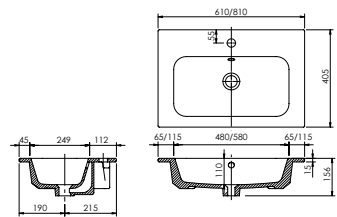

Chandler

White. Ceramic. One tap hole. Integrated Overflow. Supplied with Chrome overflow ring, see more Type 3 overflow rings on **page 245**.

		Code	Price	Suitable Basin/Base Carcass Sizes
Standard	610w x 405d x 15h mm	9290	£345	600mm Vanity
Standard	810w x 405d x 15h mm	9303	£406	800mm Vanity