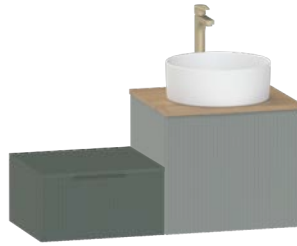

### 500 One Drawer Complement

500w x 450d x 270h mm

Single drawer with colour-matched handle, worktop and glass drawer dividers. **Only available in fluted fronts.**

Choose Finish	Code	Price
<input type="radio"/> Coral White	5756	£580
<input type="radio"/> Fir Green	5757	£580
<input type="radio"/> Steeple Grey	5758	£580
<input type="radio"/> Matt Black	5759	£580