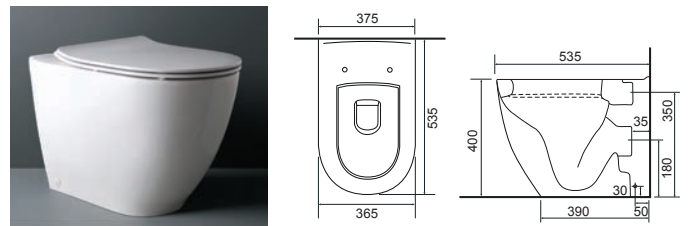

Aurora

Aurora BTW Pan with Collerina Seat.
Supplied with Chrome hinges, see more Type 1 hinges on [page 259](#). **36.9117.01** £420

LO SC TP