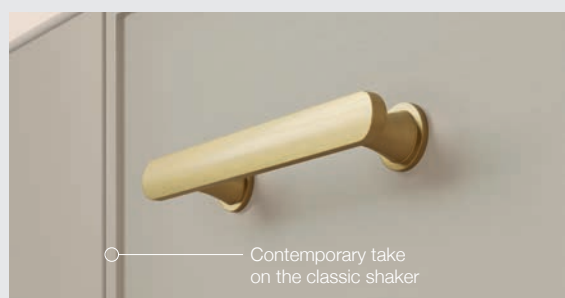

Dartmoor

The Dartmoor collection offers a contemporary take on the classic shaker for a pared-back and timeless look. Featuring a sleek 9mm slim frame edge, its elegant chamfered edge and minimalist design represent the traditional shaker style, reimagined. Dartmoor is available across our full range of fitted furniture and vanity cabinets in a variety of high-quality soft-touch matt finishes.

Whisper White

Create a spectacular bathroom setup by combining vanity units. In this room, three 600 vanity units are wall-hung and paired with the elegant Vinci sit-on basin and Lugo 1000 mirror resulting in a stunning and functional design.

Furniture Features

- **Slim Shaker Frame**
  Featuring a sleek, slim shaker frame for a timeless yet modern aesthetic.
- **Spacious Storage**
  Thoughtfully designed storage to keep your essentials organised and at hand.
- **Premium Fittings**
  High-quality soft-close runners, hinges, and hardware for smooth, quiet operation.
- **Vanity-to-Match**
  Vanity to perfectly match with the wider fitted furniture collection.