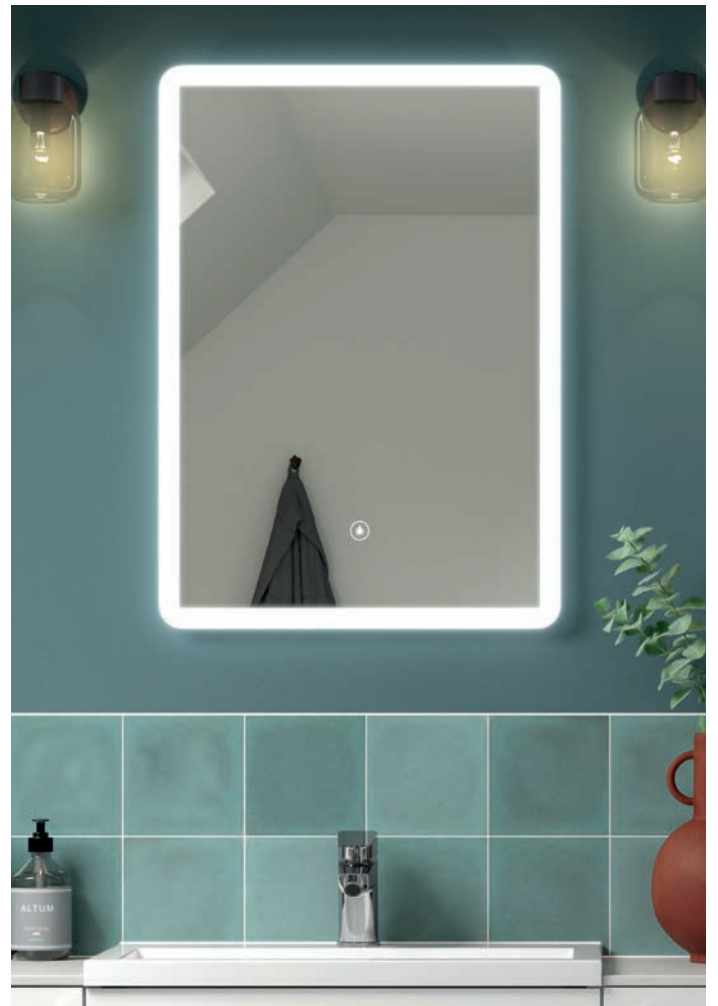

Lixa

Features:

A backlit LED mirror with an etched glass edge and rounded corners.

- Touch control operation.
- Cool white LED colour.
- Fog free, energy-efficient, demister pad.
- Mains power required.
- Bathroom safe IP44 rating.

740w x 30d x 900h mm	3370	£509
1000w x 30d x 900h mm	3371	£605
1200w x 30d x 900h mm	3372	£735

Altino

Features:

A front-lit LED mirror with a frosted glass edge and rounded corners.

- Touch control operation with adjustable brightness.
- Bright white LED colour.
- Fog free, energy-efficient, demister pad.
- Mains power required.
- Bathroom safe IP44 rating.

400w x 30d x 600h mm	3373	£320
500w x 30d x 700h mm	3374	£370
600w x 30d x 700h mm	3375	£395