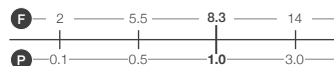

Fiera Basin Tap

Reach: 115mm
Size: 35w x 180h x 148d mm
Cartridge Type: Ceramic Disc
Waste Type: Colour matched round slotted click waste

Chrome
35.1141 £305