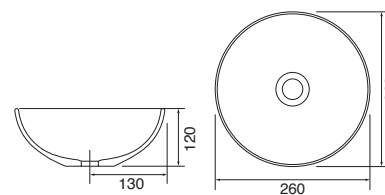

## Tucson

White. Ceramic. No tap hole. No Overflow. We recommend using our free flowing unslotted waste with this basin, see [page 252](#).

260w x 260d x 120h mm

Code	Price
9169	£200