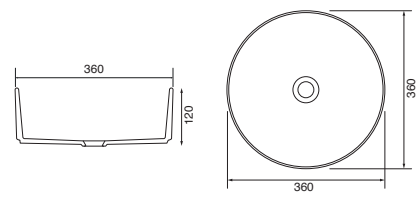

Sit-On Basins

Indiana

NEW

White. Ceramic. No tap hole. No Overflow. We recommend using our free flowing unslotted waste with this basin, see [page 252](#).

360w x 360d x 120h mm

Code	Price
9317	£329