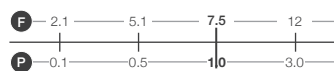

## Melfi Basin Tap

Reach: 113mm  
 Size: 54w x 147h x 151d mm  
 Cartridge Type: Ceramic Disc  
 Waste Type: Colour matched round slotted click waste

**Chrome**  
 35.1101 £130