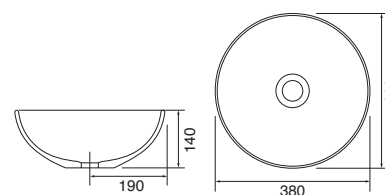

Sit-On Basins

Toledo

Gloss. Ceramic. No tap hole. No Overflow. We recommend using our free flowing unslotted waste with this basin, see [page 252](#).

380w x 380d x 140h mm

Code	Price
9282	£205