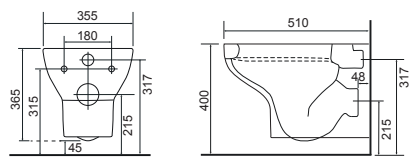

Charlotte

LO SC TP

Charlotte Wall Hung Pan with Temora Seat.
Supplied with Chrome hinges, see more Type 1 hinges on [page 259](#). **36.9116.01** £631