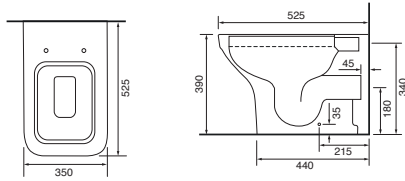

Back To Wall WC Sets

Denver