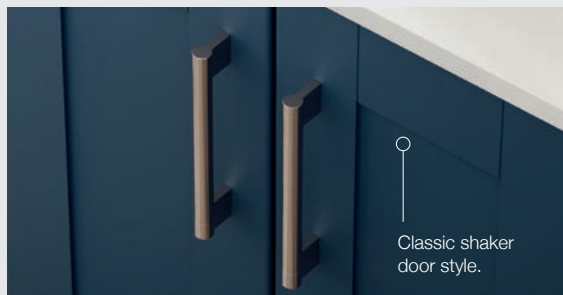

Classic shaker door style.

Furniture Features

- **Timeless Shaker Design**
  A classic shaker door style that embodies traditional craftsmanship and timeless elegance
- **Contour Finishes**
  Available in a selection of smooth matt finishes, or classical contour finishes that emulate woodgrain.
- **Premium Fittings**
  High-quality soft-close runners, hinges, and hardware for smooth, quiet operation.
- **Vanity-to-Match**
  Vanity to perfectly match with the wider fitted furniture collection.