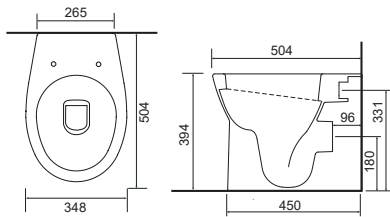

Denville

LO SC TP

Denville BTW Pan with Hillston Seat.
Supplied with Chrome hinges that are not interchangeable

36.9178.01 £295