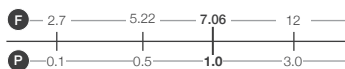

Chrome
35.1119 £230