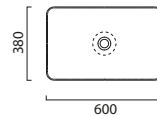

Pura 60x38

Countertop

Washbasin without overflow.

GS8837
Gloss White **462.00**

Matt Colours **573.00**

THIS BASIN IS AVAILABLE IN:
See Page **p.32 - p.33**