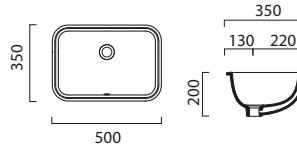

Pura Undermount 50x35

Washbasin with overflow.

GS7247
Gloss White **257.00**

THIS BASIN IS AVAILABLE IN:
See Page **p.32 - p.33**

Requires fixing kit

GSFV **8.00**