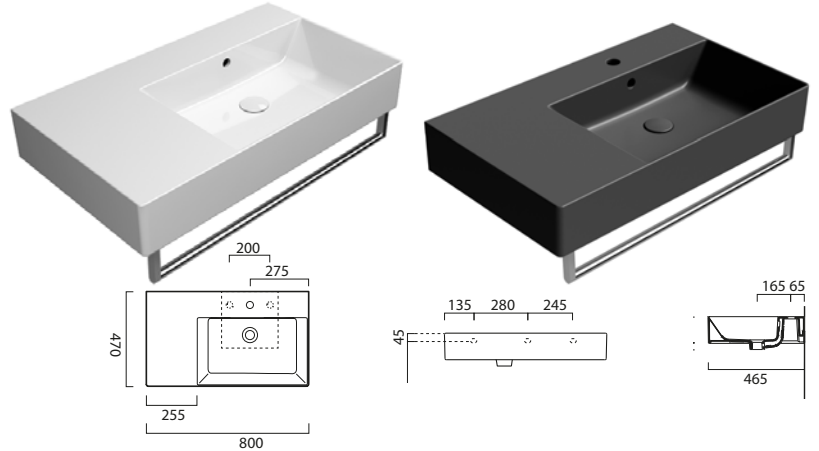

See Page **p.32 - p.33**

GS9457

£508 Gloss White Matt Colours £710

Washbasin with overflow.

0-3 Tapholes.

Wall hung or furniture installation.

*Basin is semi punched and stocked with 0 or 1 taphole. Where possible additional tapholes can be drilled at a cost of £25 each.