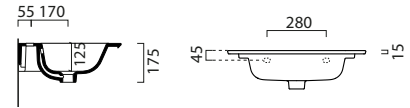

Wall hung or furniture installation.

*Basin is semi punched and stocked with 0 or 1 taphole. Where possible additional tapholes can be drilled at a cost of £25 each.

Pura Bevel Units

1 Drawer unit

590 (w) x 445 (d) x 400 (h)