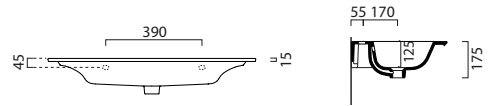

Washbasin with overflow.

0-3 Tapholes.

Wall hung or furniture installation.

*Basin is semi punched and stocked with 0 or 1 taphole. Where possible additional tapholes can be drilled at a cost of £25 each.