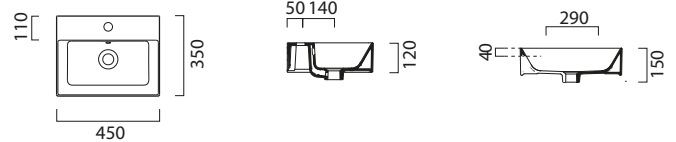

See Page **p.32 - p.33**

GS9485

£292 Gloss White Matt Colours £446

Washbasin with overflow.

0-1 Tapholes.

Wall hung or furniture installation.

*Wall hung or built-in installation.

*Basin is semi punched and stocked with 0 or 1 taphole. Where possible additional tapholes can be drilled at a cost of £25 each.