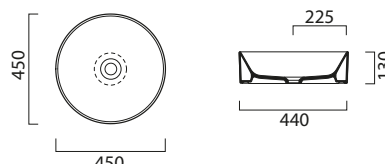

extraglazeantibacterial
Certified ISO 22196
99.99% antibacterial (Gloss White)

Kube X

Vanity Basins

Product *Specification* *Code* *Price £*

Kube X Ø45

Countertop

Washbasin without overflow.