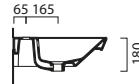

Modo Basins

Product

Modo 80x50

Wall hung or
furniture installation.

Washbasin with overflow.
1-3 Tapholes.

THIS BASIN IS AVAILABLE IN:
See Page **p.32 - p.33**