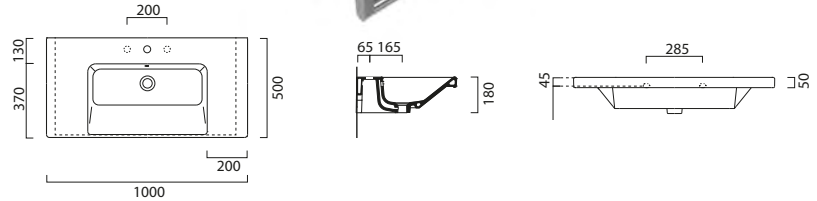

extraglaze antibacterial
Certified ISO 22196
99.99% antibacterial (Gloss White)

For the unique Norm look GSPCS Wastes need to be used for this basin. For details see page *p.148*

Norm 100 x 50 Washbasin

THIS BASIN IS AVAILABLE IN.

See Page *p.32 - p.33*

Gloss White

GS8633

£578 Gloss White

Washbasin with overflow.

0-3 Tapholes.

Wall hung or furniture installation.

*Basin is semi punched and stocked with 0 or 1 taphole. Where possible additional tapholes can be drilled at a cost of £25 each.