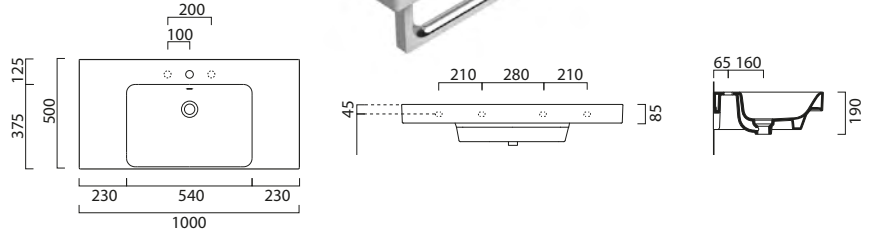

Wall hung or furniture installation.

*Basin is semi punched and stocked with 0 or 1 taphole. Where possible additional tapholes can be drilled at a cost of £25 each.

Nubes Lacquer Units

1 Drawer unit

970 (w) x 480 (d) x 420 (h)