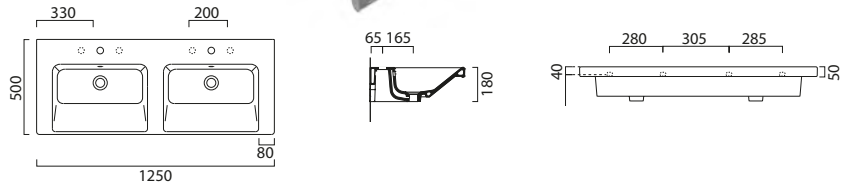

extraglaze antibacterial
Certified ISO 22196
99.99% antibacterial (Gloss White)

For the unique Norm look GSPCS Wastes need to be used for this basin. For details see page p.148

Norm 125 x 50 Washbasin

THIS BASIN IS AVAILABLE IN.

See Page **p.32 - p.33**

Gloss White

GS8627

£860 Gloss White

Washbasin with overflow.

0-3 Tapholes per basin.

Wall hung or furniture installation.

*Basin is semi punched and stocked with 0 or 1 taphole. Where possible additional tapholes can be drilled at a cost of £25 each.