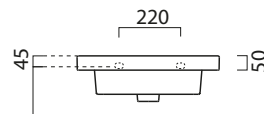

extraglaze antibacterial
Certified ISO 22196
99.99% antibacterial (Gloss White)

For the unique Norm look GSPVC Wastes need to be used for this basin. For details see page p.148

Norm 50 x 40

Washbasin

THIS BASIN IS AVAILABLE IN.

See Page p.32 - p.33

Gloss White

GS8638

£263 Gloss White

Washbasin with overflow.

0-3 Tapholes.

Wall hung or furniture installation.

*Basin is semi punched and stocked with 0 or 1 taphole. Where possible additional tapholes can be drilled at a cost of £25 each.