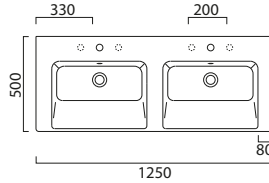

extraglaze antibacterial
Certified ISO 22196
99.99% antibacterial (Gloss White)

For the unique Norm look GSPCS Wastes need to be used for this basin. For details see page p.148

Norm 125 x 50

Washbasin

THIS BASIN IS AVAILABLE IN.

See Page **p.32 - p.33**

Gloss White

GS8627

£860 Gloss White

Washbasin with overflow.

0-3 Tapholes per basin.

Wall hung or furniture installation.

*Basin is semi punched and stocked with 0 or 1 taphole. Where possible additional tapholes can be drilled at a cost of £25 each.