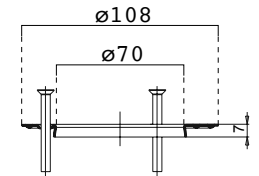

- Fully recycled PET
- Durability and strength
- Ultra-thin design
- Antibacterial

All made to measure

Possibility of making custom cuts to adapt to special shapes and sizes.

The shower enclosure cannot be installed on the cut side with a bespoke shower tray.