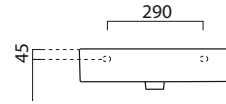

*Basin is semi punched and stocked with 0 or 1 taphole. Where possible additional tapholes can be drilled at a cost of £25 each.