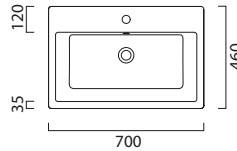

extraglaze antibacterial
Certified ISO 22196
99.99% antibacterial (Gloss White)

Kube X

Vanity Basins

Product

Specification

Code

Price £

Kube X 70x46

Built-in Countertop

Washbasin with overflow.
1-3 Tapholes.

THIS BASIN IS AVAILABLE IN:
See Page **p.32 - p.33**