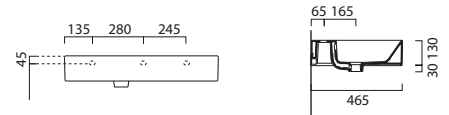

*Basin is semi punched and stocked with 0 or 1 taphole. Where possible additional tapholes can be drilled at a cost of £25 each.