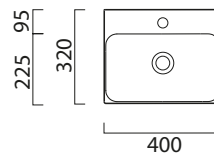

extraglaze antibacterial
Certified ISO 22196
99.99% antibacterial (Gloss White)

For the unique Nubes look GSPVC Wastes need to be used for this basin. For details see page p.148

Nubes 40 x 32

Washbasin

THIS BASIN IS AVAILABLE IN.

See Page **p.32 - p.33**

GS9684

£241 Gloss White Other Colours £371

Washbasin without overflow.
0-1 Tapholes.
Wall hung or furniture installation.

Nubes Lacquer Units

1 Door unit Left or Right hand hinge
365 (w) x 305 (d) x 420 (h)

Matt White	GSSABAS40RMW GSSABAS40LMW
Matt Mid Grey	GSSABAS40RMM GSSABAS40LMM
Matt Stone	GSSABAS40RMS GSSABAS40LMS
Matt Grey Charcoal	GSSABAS40RMG GSSABAS40LMG
Matt Blue	GSSABAS40RMB GSSABAS40LMB
Matt Olive	GSSABAS40RMO GSSABAS40LMO

All above finishes **£573.00**

Lacquer furniture only available in these colours.

Towel rail (optional)

GSPANB40 Chrome £141

GSPANB40N Black £141

Tall Wall Lacquer Unit
363 (w) x 200 (d) x 1650 (h)

Matt White	GSSATW36RMW GSSATW36LMW
Matt Mid Grey	GSSATW36RMM GSSATW36LMM
Matt Stone	GSSATW36RMS GSSATW36LMS
Matt Grey Charcoal	GSSATW36RMG GSSATW36LMG
Matt Blue	GSSATW36RMB GSSATW36LMB
Matt Olive	GSSATW36RMO GSSATW36LMO

All above finishes **£1,130.00**