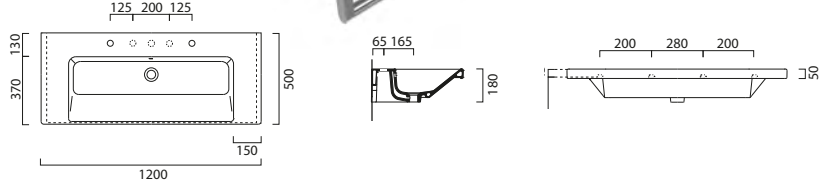

extraglaze antibacterial
Certified ISO 22196
99.99% antibacterial (Gloss White)

For the unique Norm look GSPCS Wastes need to be used for this basin. For details see page *p. 148*

Norm 120 x 50

Washbasin

THIS BASIN IS AVAILABLE IN.

See Page *p.32 - p.33*

Gloss White

GS8626

£773 Gloss White

Washbasin with overflow.

0-5 Tapholes.

Wall hung or furniture installation..

*Basin is semi punched and stocked with 0 or 1 taphole. Where possible additional tapholes can be drilled at a cost of £25 each.