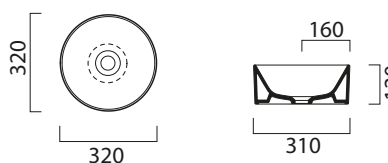

extraglazeantibacterial
Certified ISO 22196
99.99% antibacterial (Gloss White)

Kube X

Vanity Basins

Product *Specification* *Code* *Price £*

Kube X Ø45

Countertop

Washbasin without overflow.

GS9427
Gloss White **359.00**

Matt Colours **578.00**

THIS BASIN IS AVAILABLE IN:
See Page **p.32 - p.33**

For matching colour wastes, see page **p.148**

Kube X Ø32

Countertop

Washbasin without overflow.

GS9435
Gloss White **254.00**

Matt Colours **464.00**

THIS BASIN IS AVAILABLE IN:
See Page **p.32 - p.33**

For matching colour wastes, see page **p.148**