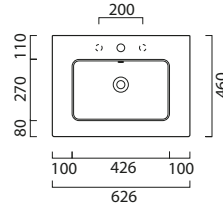

*Basin is semi punched and stocked with 0 or 1 taphole. Where possible additional tapholes can be drilled at a cost of £25 each.