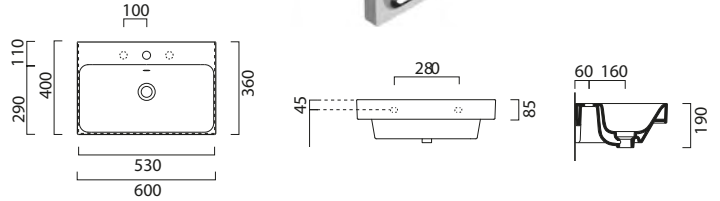

Wall hung or furniture installation.

*Basin is semi punched and stocked with 0 or 1 taphole. Where possible additional tapholes can be drilled at a cost of £25 each.

Nubes Edge Units (For handle options see page p.89)