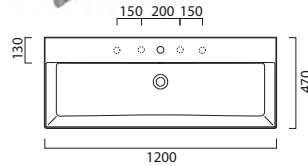

GS9424

£747 Gloss White Matt Colours £989

Washbasin with overflow.

0-5 Tapholes.

Wall hung or furniture installation.

*Basin is semi punched and stocked with 0 or 1 taphole. Where possible additional tapholes can be drilled at a cost of £25 each.