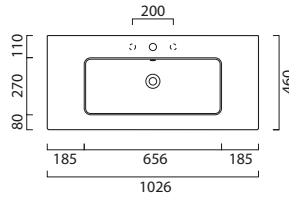

extraglaze antibacterial
Certified ISO 22196
99.99% antibacterial (Gloss White)

Pura 102 x 46

Washbasin

THIS BASIN IS AVAILABLE IN.

See Page **p.32 - p.33**

GS8886

£471 Gloss White Other Colours £665

Washbasin with overflow.

0-3 Tapholes.

Wall hung or furniture installation.

*Basin is semi punched and stocked with 0 or 1 taphole. Where possible additional tapholes can be drilled at a cost of £25 each.