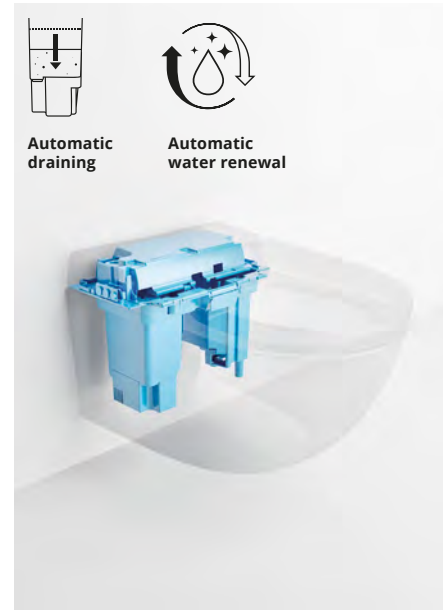

Automatic water renewal and tank draining

Kube X WC Electronic comes with 2 new innovative functions for the best personal comfort. Always uses fresh water thanks to automatic water renewal after 5 days of non-use.

Before an extended period of non-use, press the Stop button to empty the tank, when using again, press a personal hygiene button to refill the tank.