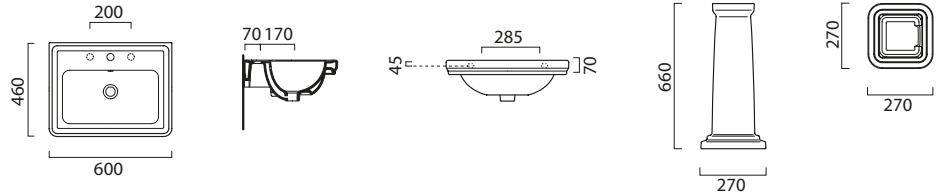

GS8731

£288 Gloss White

Washbasin with overflow.
0-3 Tapholes.
Wall hung or furniture installation.

*Basin is semi punched and stocked with 0 or 1 taphole. Where possible additional tapholes can be drilled at a cost of £25 each.