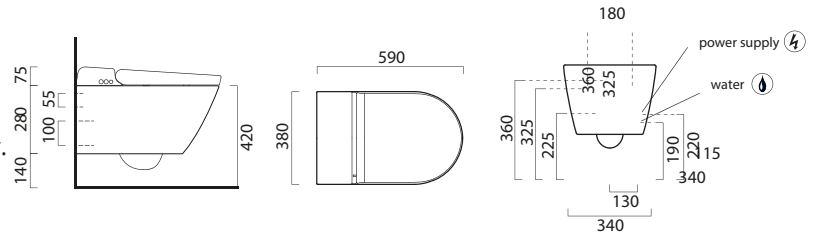

swirlflush®

quickrelease

softclose

Kube X WC Electronic

59 x 38

THIS WC IS AVAILABLE IN.

See Page **p.32 - p.33**

GS7418K

£2,250 Gloss White Other Colours £3,720

Wall-hung electronic WC swirlflush with seat cover.

Minimum frame height of 820mm