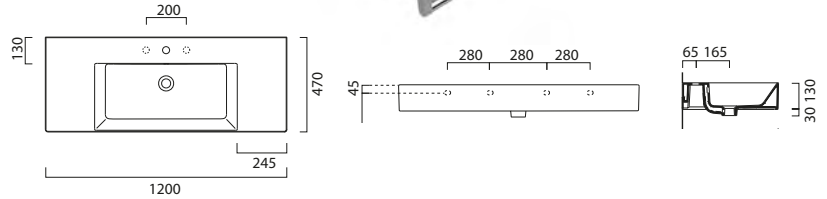

extraglaze antibacterial
Certified ISO 22196
99.99% antibacterial (Gloss White)

For matching colour wastes, see page **p.148**

Kube X 120 x 47

Washbasin

THIS BASIN IS AVAILABLE IN.

See Page **p.32 - p.33**

GS9452

£823 Gloss White Matt White £1,146

Washbasin with overflow.

0-3 Tapholes.

Wall hung or furniture installation.

*Basin is semi punched and stocked with 0 or 1 taphole. Where possible additional tapholes can be drilled at a cost of £25 each.