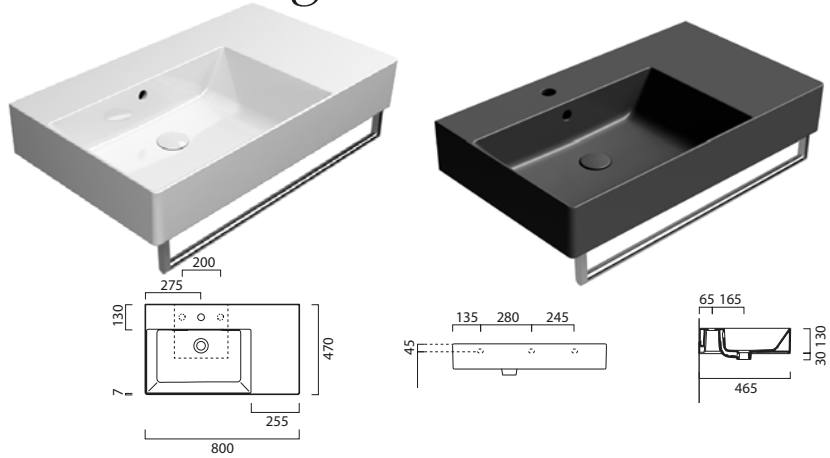

extraglaze antibacterial
Certified ISO 22196
99.99% antibacterial (Gloss White)

For matching colour wastes, see page **p.148**

Kube X 80 x 47 RH Ledge Washbasin

THIS BASIN IS AVAILABLE IN.

See Page **p.32 - p.33**

GS9456

£508 Gloss White Matt Colours £710

Washbasin with overflow.

0-3 Tapholes.

Wall hung or furniture installation.

*Basin is semi punched and stocked with 0 or 1 taphole. Where possible additional tapholes can be drilled at a cost of £25 each.