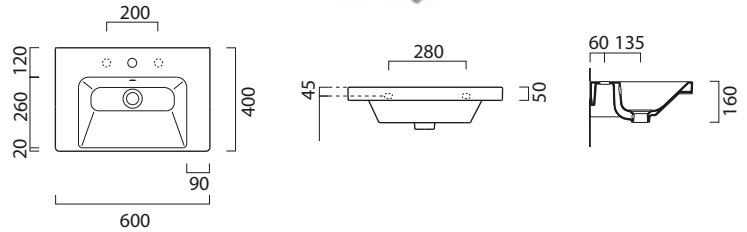

extraglaze antibacterial
Certified ISO 22196
99.99% antibacterial (Gloss White)

For the unique Norm look GSPCS Wastes need to be used for this basin. For details see page p.148

Norm 60 x 40 Washbasin

THIS BASIN IS AVAILABLE IN.

See Page **p.32 - p.33**

Gloss White

GS8636

£286 Gloss White

Washbasin with overflow.

0-3 Taphole.

Wall hung or furniture installation.

*Basin is semi punched and stocked with 0 or 1 taphole. Where possible additional tapholes can be drilled at a cost of £25 each.