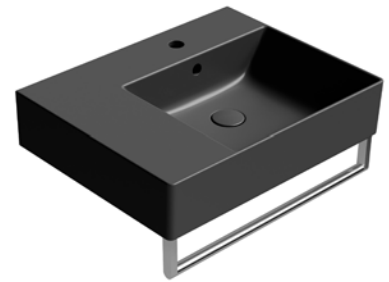

extraglaze antibacterial
Certified ISO 22196
99.99% antibacterial (Gloss White)

For matching colour wastes, see page **p.148**

Kube X 60 x 47 LH Ledge Washbasin

THIS BASIN IS AVAILABLE IN.

See Page **p.32 - p.33**

GS9439

£344 Gloss White Matt Colours £550

Washbasin with overflow.

0-3 Tapholes.

Wall hung or furniture installation.

*Basin is semi punched and stocked with 0 or 1 taphole. Where possible additional tapholes can be drilled at a cost of £25 each.