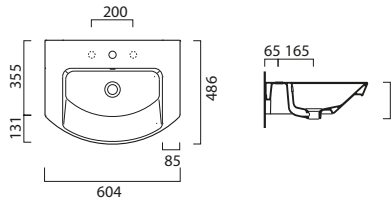

Modo 60x49

Wall hung or
furniture installation.

Washbasin with overflow.
1-3 Tapholes.

THIS BASIN IS AVAILABLE IN:
See Page **p.32 - p.33**

Towel rail chrome GSPANMA60 £183

GS8645
Gloss White

327.00

Modo 51x45

Wall hung or
furniture installation.

Washbasin with overflow.
1-3 Taphole.

THIS BASIN IS AVAILABLE IN:
See Page **p.32 - p.33**