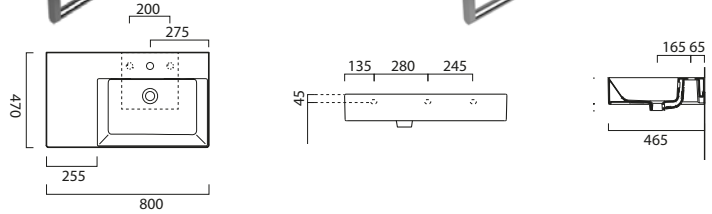

extraglaze antibacterial
Certified ISO 22196
99.99% antibacterial (Gloss White)

For matching colour wastes, see page **p.148**

Kube X 80 x 47 LH Ledge Washbasin

THIS BASIN IS AVAILABLE IN.

See Page **p.32 - p.33**

GS9457

£508 Gloss White Matt Colours £710

Washbasin with overflow.

0-3 Tapholes.

Wall hung or furniture installation.

*Basin is semi punched and stocked with 0 or 1 taphole. Where possible additional tapholes can be drilled at a cost of £25 each.