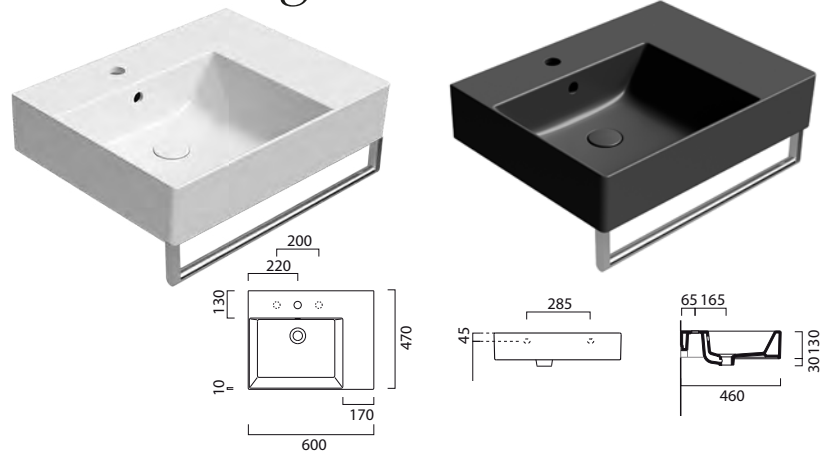

extraglaze antibacterial
Certified ISO 22196
99.99% antibacterial (Gloss White)

For matching colour wastes, see page **p.148**

Kube X 60 x 47 RH Ledge Washbasin

THIS BASIN IS AVAILABLE IN.

See Page **p.32 - p.33**

GS9438

£344 Gloss White Matt Colours £550

Washbasin with overflow.

0-3 Tapholes.

Wall hung or furniture installation.

*Basin is semi punched and stocked with 0 or 1 taphole. Where possible additional tapholes can be drilled at a cost of £25 each.