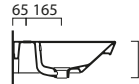

Modo 60x49

Wall hung or
furniture installation.

Washbasin with overflow.
1-3 Tapholes.

THIS BASIN IS AVAILABLE IN:
See Page **p.32 - p.33**