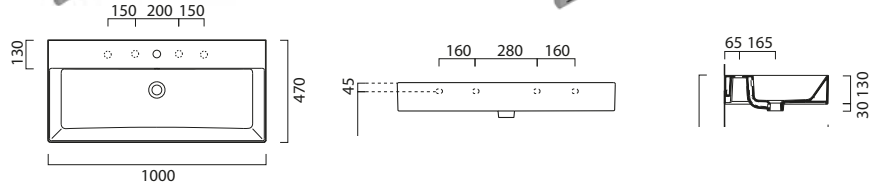

*Basin is semi punched and stocked with 0 or 1 taphole. Where possible additional tapholes can be drilled at a cost of £25 each.

Kube X Shaker Units (For handle options see page p.89)

2 Drawer unit

960 (w) x 450 (d) x 550 (h)