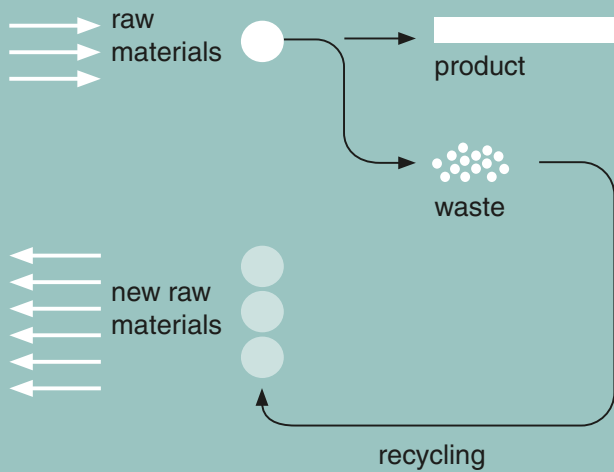

Km 0

GSI recycles all ceramic materials, putting them back into a circular zero-mile recovery process.