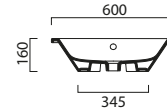

Kube X Vanity Basins

Product

Specification

Code

Price £

Kube X 60x37

Built-in Countertop Version