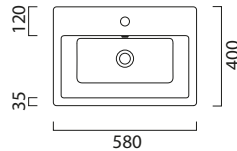

Kube X 58x40

Built-in Countertop

Washbasin with overflow.
1-3 Tapholes.

THIS BASIN IS AVAILABLE IN:
See Page **p.32 - p.33**