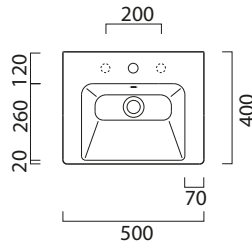

extraglaze antibacterial
Certified ISO 22196
99.99% antibacterial (Gloss White)

For the unique Norm look GSPVC Wastes need to be used for this basin. For details see page p.148

Norm 50 x 40

Washbasin

THIS BASIN IS AVAILABLE IN.

See Page p.32 - p.33

Gloss White

GS8638

£263 Gloss White

Washbasin with overflow.

0-3 Tapholes.

Wall hung or furniture installation.

*Basin is semi punched and stocked with 0 or 1 taphole. Where possible additional tapholes can be drilled at a cost of £25 each.