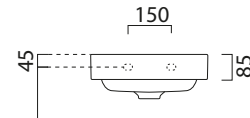

extraglaze antibacterial
Certified ISO 22196
99.99% antibacterial (Gloss White)

For the unique Nubes look GSPVC Wastes need to be used for this basin. For details see page p.148

Nubes 40 x 32

Washbasin

THIS BASIN IS AVAILABLE IN.

See Page **p.32 - p.33**

GS9684

£241 Gloss White Other Colours £371

Washbasin without overflow.
0-1 Tapholes.
Wall hung or furniture installation.

Nubes Lacquer Units

1 Door unit Left or Right hand hinge
365 (w) x 305 (d) x 420 (h)

Matt White	GSSABAS40RMW GSSABAS40LMW
Matt Mid Grey	GSSABAS40RMM GSSABAS40LMM
Matt Stone	GSSABAS40RMS GSSABAS40LMS
Matt Grey Charcoal	GSSABAS40RMG GSSABAS40LMG
Matt Blue	GSSABAS40RMB GSSABAS40LMB
Matt Olive	GSSABAS40RMO GSSABAS40LMO

All above finishes **£573.00**

Lacquer furniture only available in these colours.

Towel rail (optional)

GSPANB40 Chrome £141

GSPANB40N Black £141

Tall Wall Lacquer Unit
363 (w) x 200 (d) x 1650 (h)

Matt White	GSSATW36RMW GSSATW36LMW
Matt Mid Grey	GSSATW36RMM GSSATW36LMM
Matt Stone	GSSATW36RMS GSSATW36LMS
Matt Grey Charcoal	GSSATW36RMG GSSATW36LMG
Matt Blue	GSSATW36RMB GSSATW36LMB
Matt Olive	GSSATW36RMO GSSATW36LMO

All above finishes **£1,130.00**