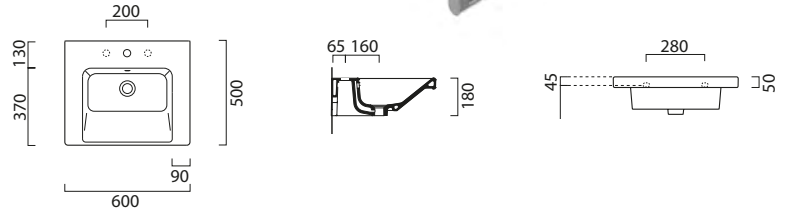

extraglazeantibacterial
Certified ISO 22196
99.99% antibacterial (Gloss White)

For the unique Norm look GSPCS Wastes need to be used for this basin. For details see page p.148

Norm 60 x 50

Washbasin

THIS BASIN IS AVAILABLE IN.

See Page **p.32 - p.33**

Gloss White

GS8635

£318 Gloss White

Washbasin with overflow.

0-3 Tapholes.

Wall hung or furniture installation.

*Basin is semi punched and stocked with 0 or 1 taphole. Where possible additional tapholes can be drilled at a cost of £25 each.