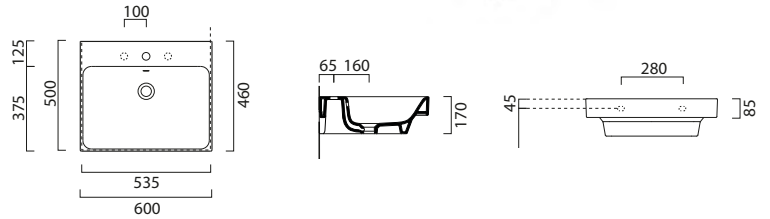

*Basin is semi punched and stocked with 0 or 1 taphole. Where possible additional tapholes can be drilled at a cost of £25 each.

Nubes Bevel Units

1 Drawer unit

560 (w) x 480 (d) x 400 (h)

Gloss White	GS60501DGW
Matt Mid Grey	GS60501D.00
Matt Pebble	GS60501D.02
Pacific Walnut	GS60501D.04
Truffle Oak	GS60501D.14
Matt Rust	GS60501D.10
Matt Green	GS60501D.11
Matt Blue	GS60501D.12