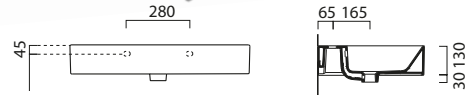

extraglaze antibacterial
Certified ISO 22196
99.99% antibacterial (Gloss White)

For matching colour wastes, see page **p.148**

Kube X 80 x 47

Washbasin

THIS BASIN IS AVAILABLE IN.

See Page **p.32 - p.33**

GS9422

£531 Gloss White Matt Colours £698

Washbasin with overflow.

0-3 Tapholes.

Wall hung or furniture installation.

*Basin is semi punched and stocked with 0 or 1 taphole. Where possible additional tapholes can be drilled at a cost of £25 each.