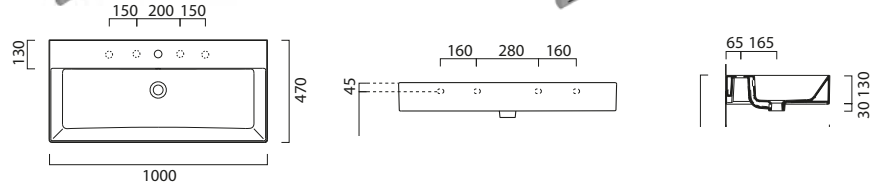

extraglaze antibacterial
Certified ISO 22196
99.99% antibacterial (Gloss White)

For matching colour wastes, see page **p.148**

Kube X 100 x 47

Washbasin

THIS BASIN IS AVAILABLE IN.

See Page **p.32 - p.33**

GS9423

£642 Gloss White Matt Colours £745

Washbasin with overflow.

0-5 Tapholes.

Wall hung or furniture installation.

*Basin is semi punched and stocked with 0 or 1 taphole. Where possible additional tapholes can be drilled at a cost of £25 each.