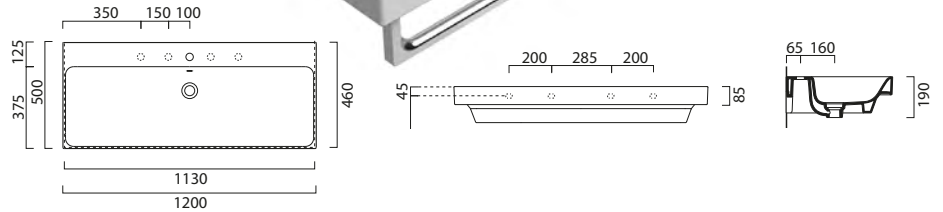

Wall hung or furniture installation.

*Basin is semi punched and stocked with 0 or 1 taphole. Where possible additional tapholes can be drilled at a cost of £25 each.

Nubes Lacquer Units

1 Drawer unit

1160 (w) x 480 (d) x 420 (h)