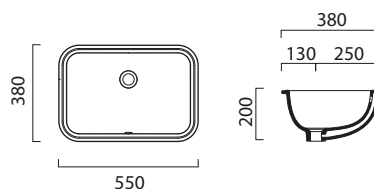

extraglazeantibacterial
For Gloss White
Certified ISO 22196
99.99% antibacterial

Classic Vanity Basins

Product *Specification* *Code* *Price £*

Classic 55x38

Under-mounted

GS7243
Gloss White **294.00**

THIS BASIN IS AVAILABLE IN:
See Page **p.32 - p.33**

Requires fixing kit

GSFV **8.00**