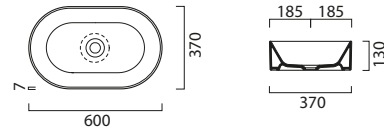

Kube X 60

Countertop

Washbasin without overflow.