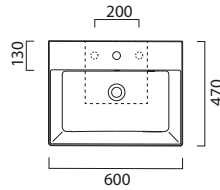

GS9431

£344 Gloss White Matt Colours £526

Washbasin with overflow.

0-3 Tapholes.

Wall hung or furniture installation.

*Basin is semi punched and stocked with 0 or 1 taphole. Where possible additional tapholes can be drilled at a cost of £25 each.