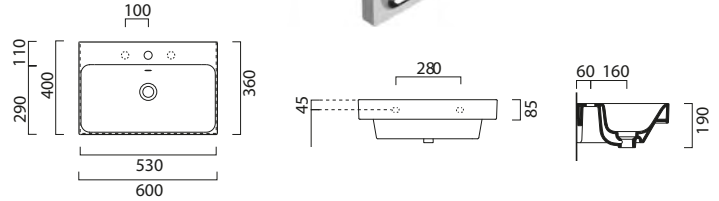

*Basin is semi punched and stocked with 0 or 1 taphole. Where possible additional tapholes can be drilled at a cost of £25 each.

Nubes Lacquer Units

1 Drawer unit

570 (w) x 385 (d) x 420 (h)

Matt White	GSSA6040MW
Matt Mid Grey	GSSA6040MM
Matt Stone	GSSA6040MS
Matt Grey Charcoal	GSSA6040MG
Matt Blue	GSSA6040MB
Matt Olive	GSSA6040MO