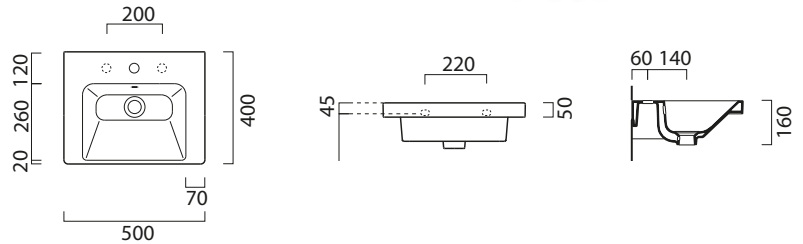

extraglaze antibacterial
Certified ISO 22196
99.99% antibacterial (Gloss White)

For the unique Norm look GSPVC Wastes need to be used for this basin. For details see page p.148

Norm 50 x 40 Washbasin

THIS BASIN IS AVAILABLE IN.

See Page **p.32 - p.33**

Gloss White

GS8638

£263 Gloss White

Washbasin with overflow.

0-3 Tapholes.

Wall hung or furniture installation.

*Basin is semi punched and stocked with 0 or 1 taphole. Where possible additional tapholes can be drilled at a cost of £25 each.