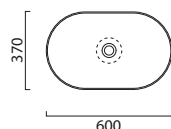

Pura 60x37

Countertop

Washbasin without overflow.