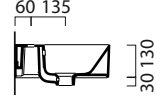

*Basin is semi punched and stocked with 0 or 1 taphole. Where possible additional tapholes can be drilled at a cost of £25 each.