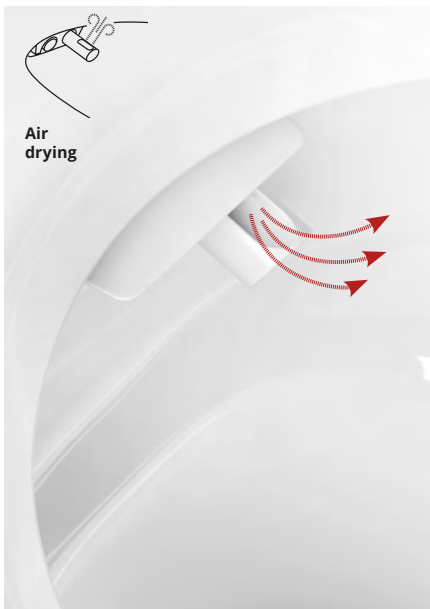

Dryer

Two intensities for best performance. Warm air drying. A gentle air jet with adjustable temperature and intensity.