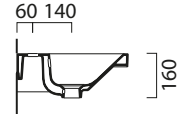

*Basin is semi punched and stocked with 0 or 1 taphole. Where possible additional tapholes can be drilled at a cost of £25 each.