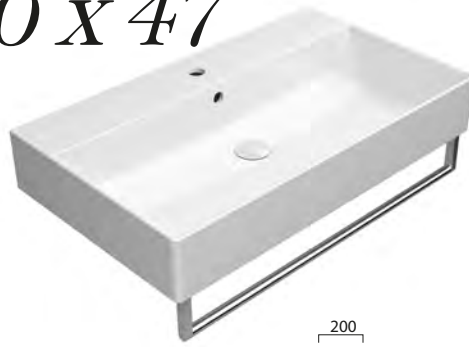

extraglazeantibacterial
Certified ISO 22196
99.99% antibacterial (Gloss White)

For matching colour wastes, see page **p.148**

Kube X 80 x 47

Washbasin

THIS BASIN IS AVAILABLE IN.

See Page **p.32 - p.33**

GS9422

£531 Gloss White Matt Colours £698

Washbasin with overflow.

0-3 Tapholes.

Wall hung or furniture installation.

*Basin is semi punched and stocked with 0 or 1 taphole. Where possible additional tapholes can be drilled at a cost of £25 each.