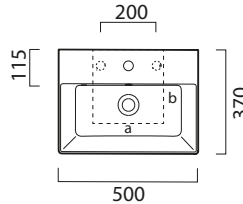

extraglaze antibacterial
Certified ISO 22196
99.99% antibacterial (Gloss White)

For matching colour wastes, see page **p.148**

Kube X 50 x 37

Washbasin

THIS BASIN IS AVAILABLE IN.

See Page **p.32 - p.33**

GS9447

£336 Gloss White Matt White £422

Washbasin with overflow.

0-3 Tapholes.

Wall hung or furniture installation.

*Basin is semi punched and stocked with 0 or 1 taphole. Where possible additional tapholes can be drilled at a cost of £25 each.