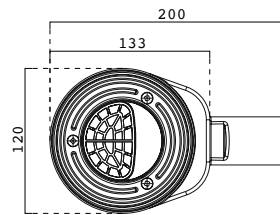

- Fully recycled PET
- Durability and strength
- Ultra-thin design
- Antibacterial