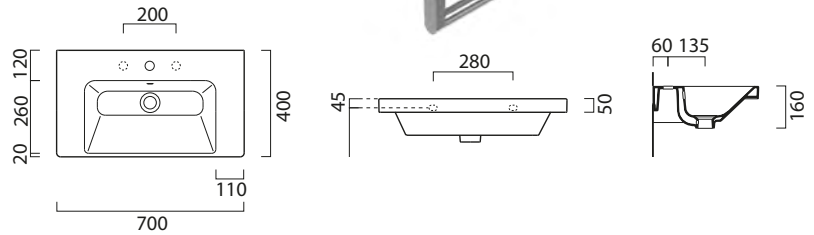

extraglaze antibacterial
Certified ISO 22196
99.99% antibacterial (Gloss White)

For the unique Norm look GSPCS Wastes need to be used for this basin. For details see page p.148

Norm 70 x 40 Washbasin

THIS BASIN IS AVAILABLE IN.

See Page **p.32 - p.33**

Gloss White

GS8637

£318 Gloss White

Washbasin with overflow.

0-3 Tapholes.

Wall hung or furniture installation.

*Basin is semi punched and stocked with 0 or 1 taphole. Where possible additional tapholes can be drilled at a cost of £25 each.