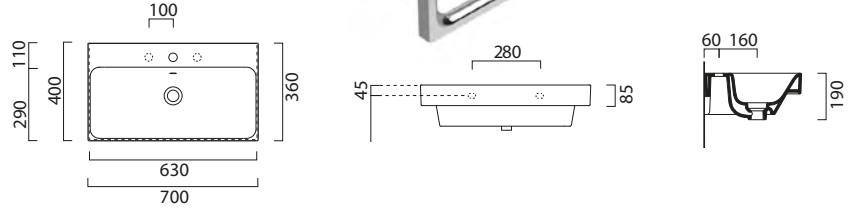

Wall hung or furniture installation.

*Basin is semi punched and stocked with 0 or 1 taphole. Where possible additional tapholes can be drilled at a cost of £25 each.

Nubes Bevel Units

1 Drawer unit

660 (w) x 385 (d) x 400 (h)