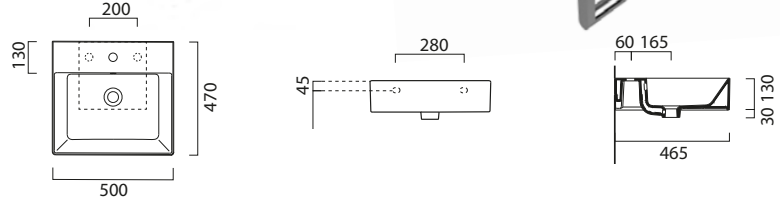

extraglaze antibacterial
Certified ISO 22196
99.99% antibacterial (Gloss White)

For matching colour wastes, see page **p.148**

Kube X 50 x 47

Washbasin

THIS BASIN IS AVAILABLE IN.

See Page **p.32 - p.33**

GS9430

£283 Gloss White Matt Colours £508

Washbasin with overflow.

0-3 Tapholes.

Wall hung or furniture installation.

*Basin is semi punched and stocked with 0 or 1 taphole. Where possible additional tapholes can be drilled at a cost of £25 each.