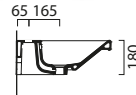

*Basin is semi punched and stocked with 0 or 1 taphole. Where possible additional tapholes can be drilled at a cost of £25 each.