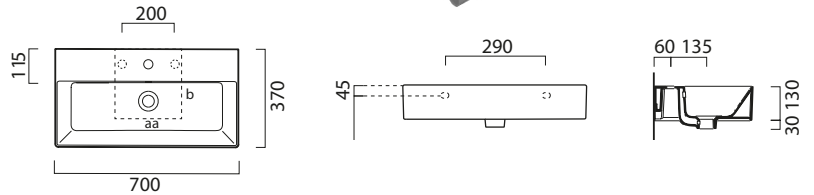

extraglaze antibacterial
Certified ISO 22196
99.99% antibacterial (Gloss White)

For matching colour wastes, see page **p.148**

Kube X 70 x 37

Washbasin

THIS BASIN IS AVAILABLE IN.

See Page **p.32 - p.33**

GS9455

£407 Gloss White Matt White £483

Washbasin with overflow.

0-3 Tapholes.

Wall hung or furniture installation.

*Basin is semi punched and stocked with 0 or 1 taphole. Where possible additional tapholes can be drilled at a cost of £25 each.