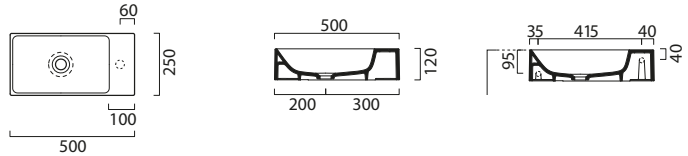

See Page **p.32 - p.33**

GS9486

£277 Gloss White Matt Colours £444

Washbasin without overflow.

0-1 Tapholes.

Wall hung, furniture or countertop installation. This basin is suitable for left hand or right hand installation (glazed all round).