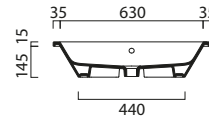

extraglaze antibacterial
Certified ISO 22196
99.99% antibacterial (Gloss White)

Kube X

Vanity Basins

Product

Specification

Code

Price £

Kube X 70x46

Built-in Countertop

Washbasin with overflow.
1-3 Tapholes.

THIS BASIN IS AVAILABLE IN:
See Page **p.32 - p.33**

GS9437
Gloss White **391.00**

Kube X 58x40

Built-in Countertop

Washbasin with overflow.
1-3 Tapholes.

THIS BASIN IS AVAILABLE IN:
See Page **p.32 - p.33**

GS9433
Gloss White **304.00**

Kube X 55x47

Semi-recessed Countertop

Washbasin with overflow.
0-3 Tapholes.

THIS BASIN IS AVAILABLE IN:
See Page **p.32 - p.33**

GS9434
Gloss White **333.00**