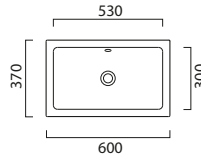

extraglazeantibacterial
Certified ISO 22196
99.99% antibacterial (Gloss White)

Kube X Vanity Basins

Product

Specification

Code

Price £

Kube X 60x37

Built-in Countertop Version