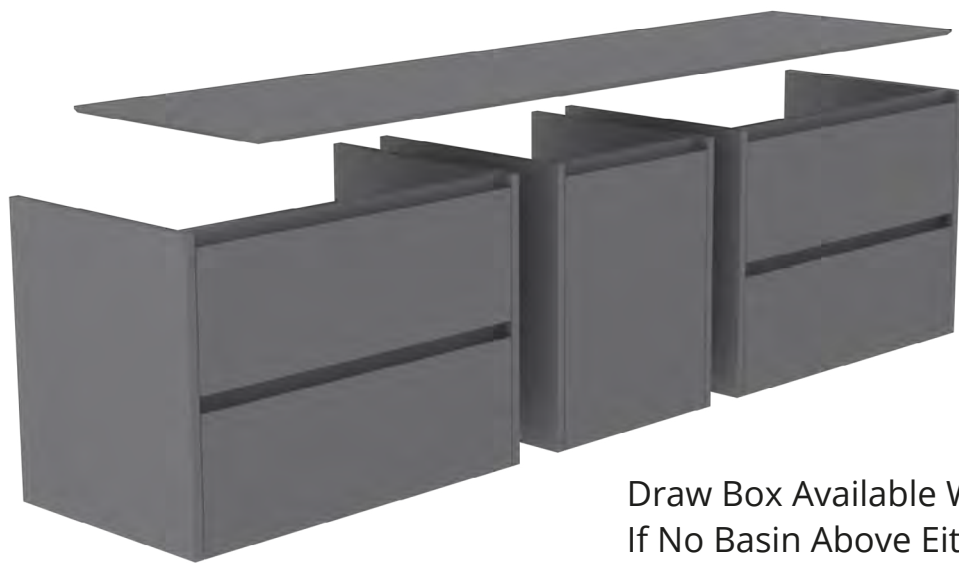

*MODULAR UNIT
matt pebble/truffle oak*

*MODULAR WALL CABINET
matt pebble*

PURA COUNTERTOP BASIN

*MODULAR UNIT
mati green/frappe oak*

*MODULAR WALL CABINET
frappe oak*

Modular Furniture & Countertops

Countertops can be made to order for all furniture ranges, 50cm, 47cm and 37cm deep excluding lacquer.