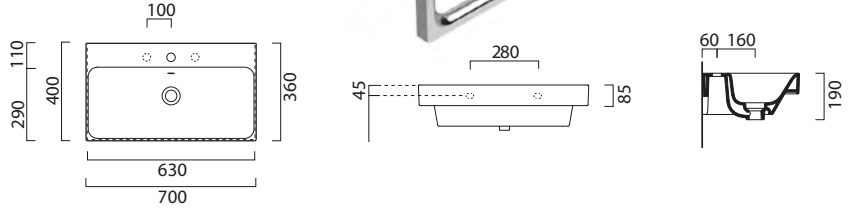

Wall hung or furniture installation.

*Basin is semi punched and stocked with 0 or 1 taphole. Where possible additional tapholes can be drilled at a cost of £25 each.

Nubes Edge Units (For handle options see page p.89)