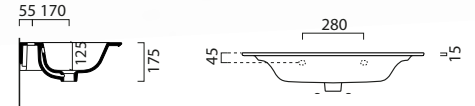

GS8885

£374 Gloss White Other Colours £499

Washbasin with overflow.

0-3 Tapholes.

Wall hung or furniture installation.

*Basin is semi punched and stocked with 0 or 1 taphole. Where possible additional tapholes can be drilled at a cost of £25 each.