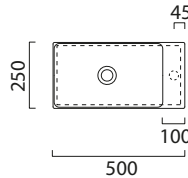

extraglazeantibacterial
Certified ISO 22196
99.99% antibacterial (Gloss White)

Nubes 50 x 25 Washbasin

THIS BASIN IS AVAILABLE IN.

See Page **p.32 - p.33**

GS9637

£282 Gloss White Other Colours £462

Washbasin without overflow.

0-1 Tapholes.

Wall hung, furniture or countertop installation.

This basin is suitable for left hand or right hand installation (glazed all round).

500

Nubes Bevel Units

1 Door unit Reversible

490 (w) x 245 (d) x 400 (h)

Gloss White	GK5025RVGW
Matt Mid Grey	GK5025RV.00
Matt Pebble	GK5025RV.02
Pacific Walnut	GK5025RV.04
Truffle Oak	GK5025RV.14
Matt Rust	GK5025RV.10
Matt Green	GK5025RV.11
Matt Blue	GK5025RV.12

All above finishes **£518.00**

Matt Mink	GK5025RV.01
Gloss Mid Grey	GK5025RV.05
Gloss Anthracite	GK5025RV.13
Gloss Blue Metallic	GK5025RVGU

All above finishes **£568.00** (Made to order 4-5 wks)

Towel rail (optional)

GSPANB52 Chrome £144

GSPANB52N Black £144

Wall storage units, WC units, bath panels and countertops for Nubes Bevel furniture range see page **p.258 - p.261**

Over **100** additional colours available, please refer to furniture finish samples. 6-7 week lead time. p.26-31

Nubes 1 Door unit £673.00