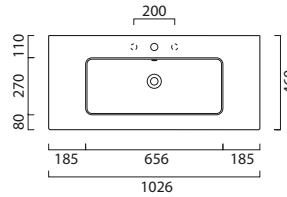

extraglaze antibacterial
Certified ISO 22196
99.99% antibacterial (Gloss White)

Pura 102 x 46

Washbasin

THIS BASIN IS AVAILABLE IN.

See Page **p.32 - p.33**

GS8886

£471 Gloss White Other Colours £665

Washbasin with overflow.

0-3 Tapholes.

Wall hung or furniture installation.

*Basin is semi punched and stocked with 0 or 1 taphole. Where possible additional tapholes can be drilled at a cost of £25 each.