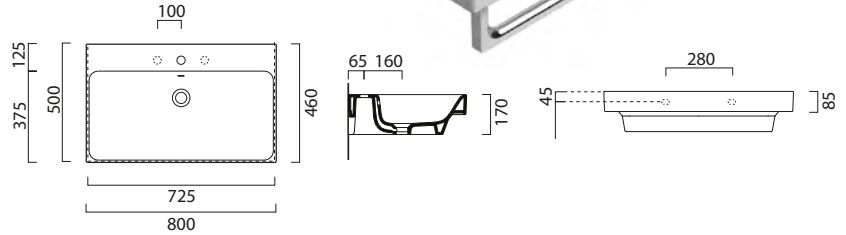

Nubes 80 x 50 Washbasin

THIS BASIN IS AVAILABLE IN.

See Page **p.32 - p.33**

GS9622

£520 Gloss White Other Colours £675
 Washbasin with overflow.
 0-3 Tapholes.
 Wall hung or furniture installation.

*Basin is semi punched and stocked with 0 or 1 taphole. Where possible additional tapholes can be drilled at a cost of £25 each.