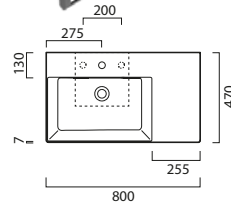

*Basin is semi punched and stocked with 0 or 1 taphole. Where possible additional tapholes can be drilled at a cost of £25 each.