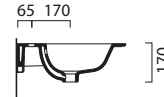

*Basin is semi punched and stocked with 0 or 1 taphole. Where possible additional tapholes can be drilled at a cost of £25 each.