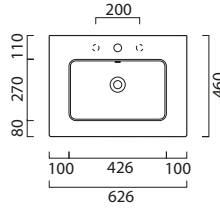

*Basin is semi punched and stocked with 0 or 1 taphole. Where possible additional tapholes can be drilled at a cost of £25 each.