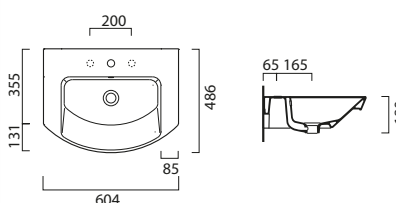

City 60x49

Wall hung.

Washbasin with overflow.
1-3 Tapholes.

GS8645
Gloss White

327.00

THIS BASIN IS AVAILABLE IN:
See Page **p.32 - p.33**

Gloss White

Towel rail chrome GSPANMA60 £183