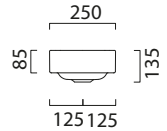

extraglazeantibacterial
Certified ISO 22196
99.99% antibacterial (Gloss White)

Nubes 50 x 25 Washbasin

THIS BASIN IS AVAILABLE IN.

See Page **p.32 - p.33**

GS9637

£282 Gloss White Other Colours £462

Washbasin without overflow.

0-1 Tapholes.

Wall hung, furniture or countertop installation.

This basin is suitable for left hand or right hand installation (glazed all round).

500

Nubes Bevel Units

1 Door unit Reversible

490 (w) x 245 (d) x 400 (h)

Gloss White	GK5025RVGW
Matt Mid Grey	GK5025RV.00
Matt Pebble	GK5025RV.02
Pacific Walnut	GK5025RV.04
Truffle Oak	GK5025RV.14
Matt Rust	GK5025RV.10
Matt Green	GK5025RV.11
Matt Blue	GK5025RV.12

All above finishes **£518.00**

Matt Mink	GK5025RV.01
Gloss Mid Grey	GK5025RV.05
Gloss Anthracite	GK5025RV.13
Gloss Blue Metallic	GK5025RVGU

All above finishes **£568.00** (Made to order 4-5 wks)

Towel rail (optional)

GSPANB52 Chrome £144

GSPANB52N Black £144

Wall storage units, WC units, bath panels and countertops for Nubes Bevel furniture range see page **p.258 - p.261**

Over **100** additional colours available, please refer to furniture finish samples. 6-7 week lead time. p.26-31

Nubes 1 Door unit £673.00