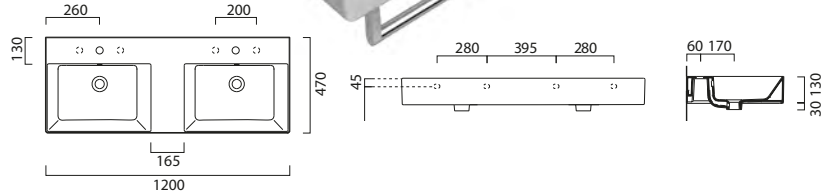

extraglaze antibacterial
Certified ISO 22196
99.99% antibacterial (Gloss White)

For matching colour wastes, see page **p.148**

Kube X 120 x 47

Washbasin

THIS BASIN IS AVAILABLE IN.

See Page **p.32 - p.33**

GS9425

£897 Gloss White   Matt White £1,336

Washbasin with overflow.

0-3 Tapholes per basin.

Wall hung or furniture installation.

*Basin is semi punched and stocked with 0 or 1 taphole. Where possible additional tapholes can be drilled at a cost of £25 each.