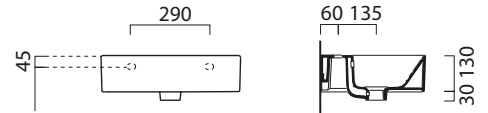

See Page **p.32 - p.33**

GS9447

£336 Gloss White Matt White £422

Washbasin with overflow.

0-3 Tapholes.

Wall hung or furniture installation.

*Basin is semi punched and stocked with 0 or 1 taphole. Where possible additional tapholes can be drilled at a cost of £25 each.