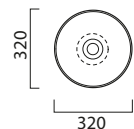

Pura Ø32

Countertop

Washbasin without overflow.