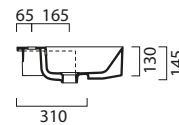

Kube X 55x47

Semi-recessed Countertop

Washbasin with overflow.
0-3 Tapholes.

THIS BASIN IS AVAILABLE IN:
See Page **p.32 - p.33**