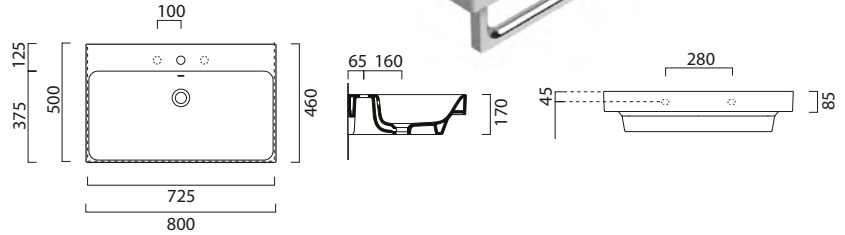

*Basin is semi punched and stocked with 0 or 1 taphole. Where possible additional tapholes can be drilled at a cost of £25 each.

Nubes Edge Units *(For handle options see page p.89)*

2 Drawer unit

770 (w) x 480 (d) x 550 (h)