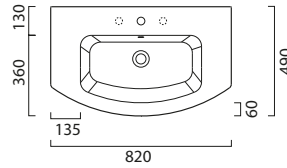

extraglaze antibacterial
Certified ISO 22196
99.99% antibacterial (Gloss White)

Pura 82 x 49

Washbasin

THIS BASIN IS AVAILABLE IN.

See Page **p.32 - p.33**

Gloss White

GS8826

£658

Washbasin with overflow.

0-3 Tapholes.

Wall hung or furniture installation.

*Basin is semi punched and stocked with 0 or 1 taphole. Where possible additional tapholes can be drilled at a cost of £25 each.