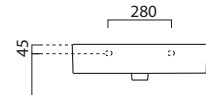

GS9431

£344 Gloss White Matt Colours £526

Washbasin with overflow.

0-3 Tapholes.

Wall hung or furniture installation.

*Basin is semi punched and stocked with 0 or 1 taphole. Where possible additional tapholes can be drilled at a cost of £25 each.