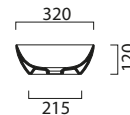

Pura Ø32

Countertop

Washbasin without overflow.