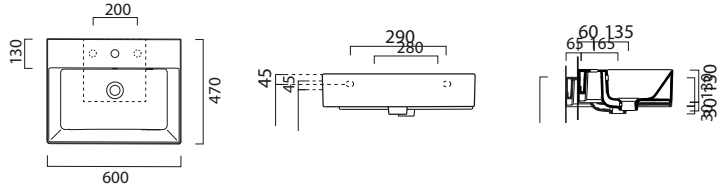

GS9431

£344 Gloss White Matt Colours £526

Washbasin with overflow.

0-3 Tapholes.

Wall hung or furniture installation.

*Basin is semi punched and stocked with 0 or 1 taphole. Where possible additional tapholes can be drilled at a cost of £25 each.