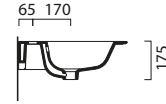

*Basin is semi punched and stocked with 0 or 1 taphole. Where possible additional tapholes can be drilled at a cost of £25 each.