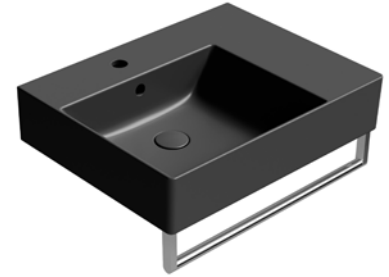

extraglaze antibacterial
Certified ISO 22196
99.99% antibacterial (Gloss White)

For matching colour wastes, see page **p.148**

Kube X 60 x 47 RH Ledge Washbasin

THIS BASIN IS AVAILABLE IN.

See Page **p.32 - p.33**

GS9438

£344 Gloss White   Matt Colours £550

Washbasin with overflow.

0-3 Tapholes.

Wall hung or furniture installation.

*Basin is semi punched and stocked with 0 or 1 taphole. Where possible additional tapholes can be drilled at a cost of £25 each.