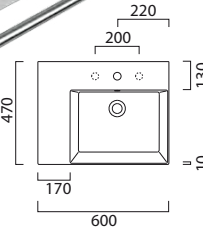

*Basin is semi punched and stocked with 0 or 1 taphole. Where possible additional tapholes can be drilled at a cost of £25 each.