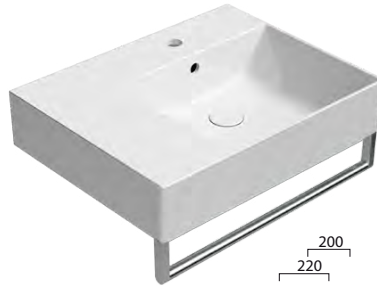

extraglaze antibacterial
Certified ISO 22196
99.99% antibacterial (Gloss White)

For matching colour wastes, see page **p.148**

Kube X 60 x 47 LH Ledge Washbasin

THIS BASIN IS AVAILABLE IN.

See Page **p.32 - p.33**

GS9439

£344 Gloss White Matt Colours £550

Washbasin with overflow.

0-3 Tapholes.

Wall hung or furniture installation.

*Basin is semi punched and stocked with 0 or 1 taphole. Where possible additional tapholes can be drilled at a cost of £25 each.