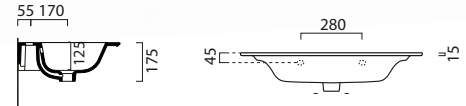

Washbasin with overflow.

0-3 Tapholes.

Wall hung or furniture installation.

*Basin is semi punched and stocked with 0 or 1 taphole. Where possible additional tapholes can be drilled at a cost of £25 each.