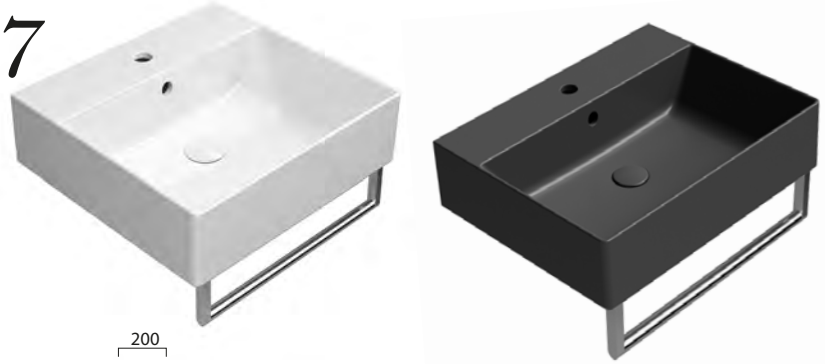

extraglaze antibacterial
Certified ISO 22196
99.99% antibacterial (Gloss White)

For matching colour wastes, see page **p.148**

Kube X 50 x 47

Washbasin

THIS BASIN IS AVAILABLE IN.

See Page **p.32 - p.33**

GS9430

£283 Gloss White Matt Colours £508

Washbasin with overflow.

0-3 Tapholes.

Wall hung or furniture installation.

*Basin is semi punched and stocked with 0 or 1 taphole. Where possible additional tapholes can be drilled at a cost of £25 each.