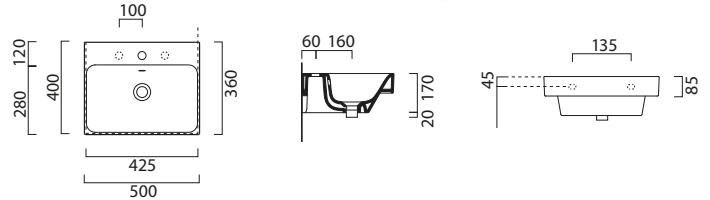

*Basin is semi punched and stocked with 0 or 1 taphole. Where possible additional tapholes can be drilled at a cost of £25 each.

Nubes Bevel Units

1 Drawer unit

470 (w) x 385 (d) x 400 (h)

Gloss White	GN50401DGW
Matt Mid Grey	GN50401D.00
Matt Pebble	GN50401D.02
Pacific Walnut	GN50401D.04
Truffle Oak	GN50401D.14
Matt Rust	GN50401D.10
Matt Green	GN50401D.11
Matt Blue	GN50401D.12