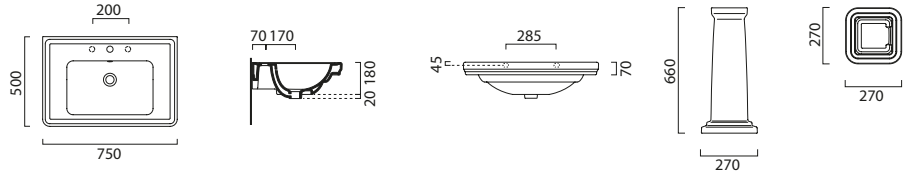

GS8787

£425 Gloss White

Washbasin with overflow.

0-3 Tapholes.

Wall hung or furniture installation.

*Basin is semi punched and stocked with 0 or 1 taphole. Where possible additional tapholes can be drilled at a cost of £25 each.