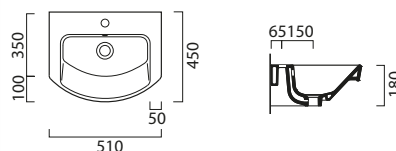

City 51x45

Wall hung.

Washbasin with overflow.
1-3 Taphole.

GS8646
Gloss White

270.00

THIS BASIN IS AVAILABLE IN:
See Page **p.32 - p.33**

Gloss White

Towel rail chrome GSPANMA50 £152