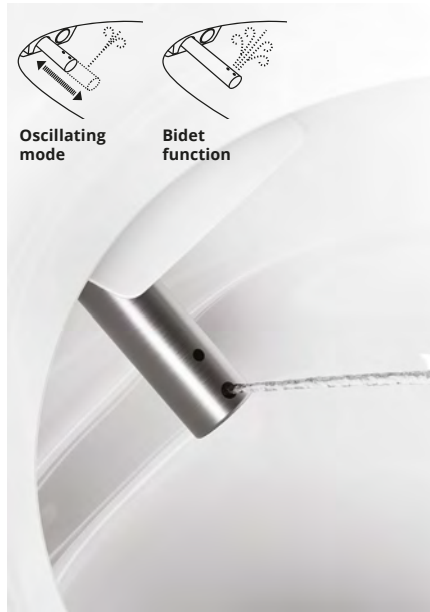

Bidet function

A gentle water jet especially designed for women. Select the preferred nozzle position, water pressure and temperature for the best customized experience.