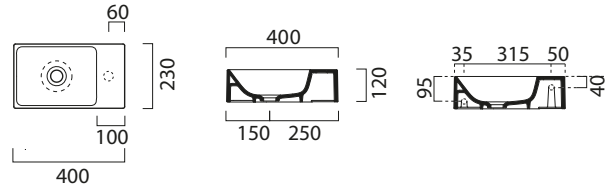

GS9484

£231 Gloss White Matt Colours £373

Washbasin without overflow.

0-1 Tapholes.

Wall hung, furniture or countertop installation.

This basin is suitable for left hand or right hand installation (glazed all round).