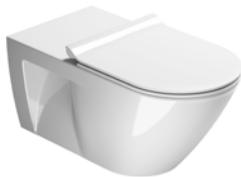

70×36/F
GS7615 - Pan
p.310