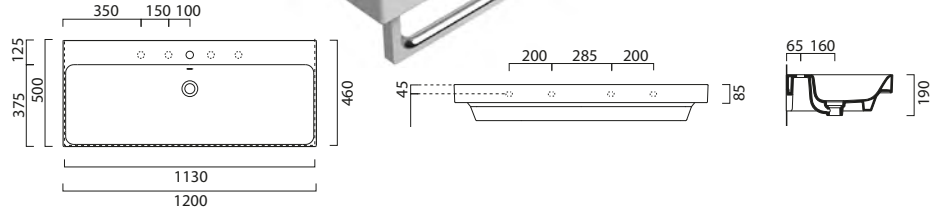

Wall hung or furniture installation.

*Basin is semi punched and stocked with 0 or 1 taphole. Where possible additional tapholes can be drilled at a cost of £25 each.

Nubes Bevel Units

1 Drawer unit

1160 (w) x 480 (d) x 400 (h)