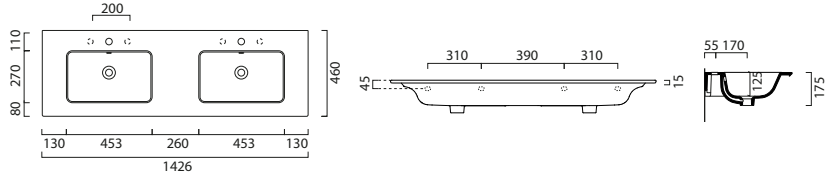

extraglaze antibacterial
Certified ISO 22196
99.99% antibacterial (Gloss White)

Pura 142 x 46

Washbasin

THIS BASIN IS AVAILABLE IN.

See Page **p.32 - p.33**

GS8889

£766 Gloss White Other Colours £923

Washbasin with overflow.

0-3 Tapholes per basin.

Wall hung or furniture installation.

*Basin is semi punched and stocked with 0 or 1 taphole. Where possible additional tapholes can be drilled at a cost of £25 each.