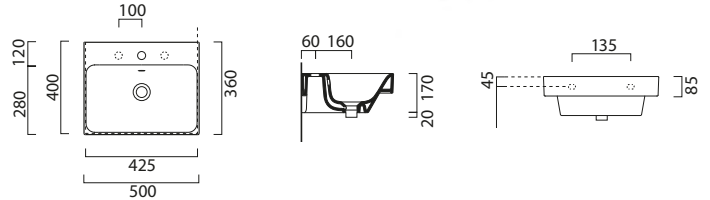

*Basin is semi punched and stocked with 0 or 1 taphole. Where possible additional tapholes can be drilled at a cost of £25 each.

Nubes Edge Units (For handle options see page p.89)

Towel rail (optional)