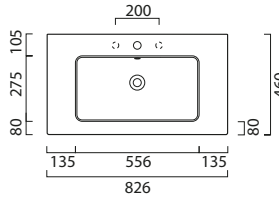

extraglaze antibacterial
Certified ISO 22196
99.99% antibacterial (Gloss White)

Pura 82 x 46 Washbasin

THIS BASIN IS AVAILABLE IN.

See Page **p.32 - p.33**

GS8885

£374 Gloss White Other Colours £499

Washbasin with overflow.

0-3 Tapholes.

Wall hung or furniture installation.

*Basin is semi punched and stocked with 0 or 1 taphole. Where possible additional tapholes can be drilled at a cost of £25 each.