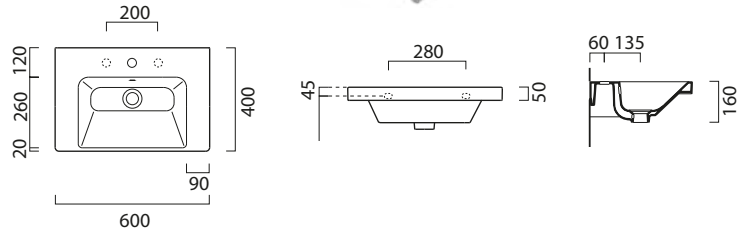

extraglaze antibacterial
Certified ISO 22196
99.99% antibacterial (Gloss White)

For the unique Norm look GSPCS Wastes need to be used for this basin. For details see page p.148

Norm 60 x 40 Washbasin

THIS BASIN IS AVAILABLE IN.

See Page p.32 - p.33

Gloss White

GS8636

£286 Gloss White

Washbasin with overflow.

0-3 Taphole.

Wall hung or furniture installation.

*Basin is semi punched and stocked with 0 or 1 taphole. Where possible additional tapholes can be drilled at a cost of £25 each.