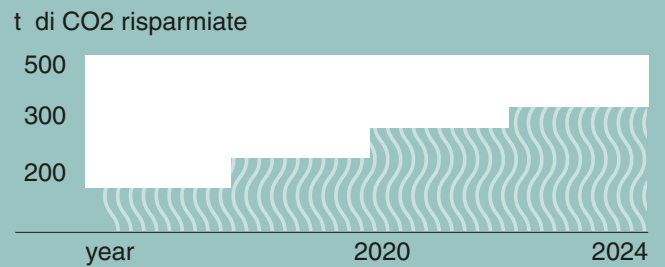

+ Hygienic

Thanks to the innovative closed-molecule structure, it does not deteriorate, discolor or give off odors over time.

For sustainable development

A virtuous path
towards
sustainable
goals.

100%

GSI uses power generated exclusively
from renewable sources

Km 0

GSI recycles all ceramic materials, putting them back into a circular zero-mile recovery process.

-350 t CO₂

Our photovoltaic systems generate 750 kW of power per year, resulting in a 350 ton reduction in CO₂ emissions.