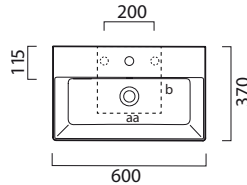

extraglaze antibacterial
Certified ISO 22196
99.99% antibacterial (Gloss White)

For matching colour wastes, see page **p.148**

Kube X 60 x 37

Washbasin

THIS BASIN IS AVAILABLE IN.

See Page **p.32 - p.33**

GS9454

£365 Gloss White Matt White £458

Washbasin with overflow.

0-3 Tapholes.

Wall hung or furniture installation.

*Basin is semi punched and stocked with 0 or 1 taphole. Where possible additional tapholes can be drilled at a cost of £25 each.