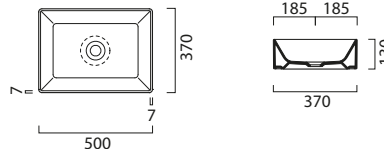

Kube X 50

Countertop

Washbasin without overflow.