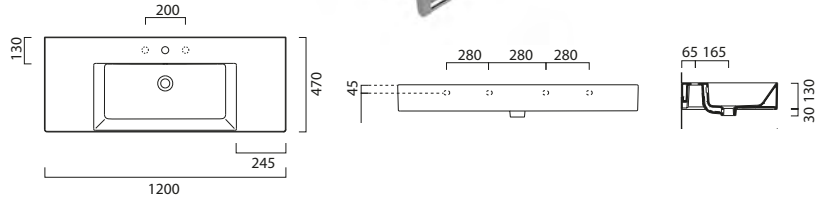

extraglaze antibacterial
Certified ISO 22196
99.99% antibacterial (Gloss White)

For matching colour wastes, see page **p.148**

Kube X 120 x 47

Washbasin

THIS BASIN IS AVAILABLE IN.

See Page **p.32 - p.33**

GS9452

£823 Gloss White Matt White £1,146

Washbasin with overflow.

0-3 Tapholes.

Wall hung or furniture installation.

*Basin is semi punched and stocked with 0 or 1 taphole. Where possible additional tapholes can be drilled at a cost of £25 each.