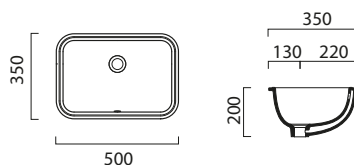

Classic 50x35

Under-mounted

GS7247
Gloss White **257.00**

THIS BASIN IS AVAILABLE IN:
See Page **p.32 - p.33**

Requires fixing kit

GSFV **8.00**