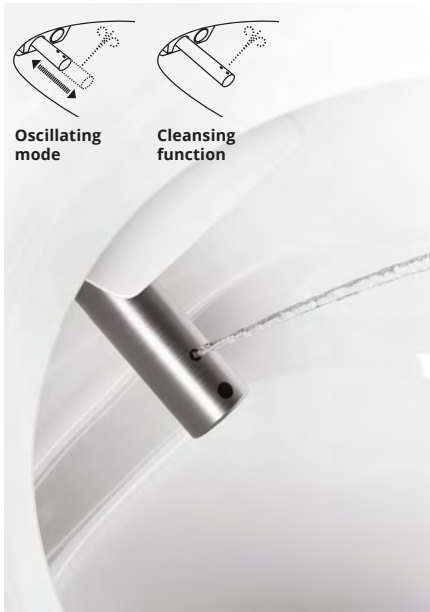

Cleansing function

Select the preferred nozzle position, water pressure and temperature for the best customized experience.