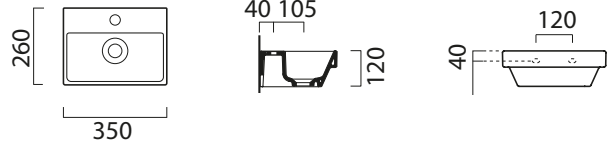

extraglaze antibacterial
Certified ISO 22196
99.99% antibacterial (Gloss White)

For the unique Norm look GSPVC Wastes need to be used for this basin. For details see page *p.148*

Norm 35 x 26 Washbasin

THIS BASIN IS AVAILABLE IN.

GS8650

£169 Gloss White

Washbasin without overflow.

0-1 Tapholes.

Wall hung or furniture installation.

*Basin is semi punched and stocked with 0 or 1 taphole. Where possible additional tapholes can be drilled at a cost of £25 each.