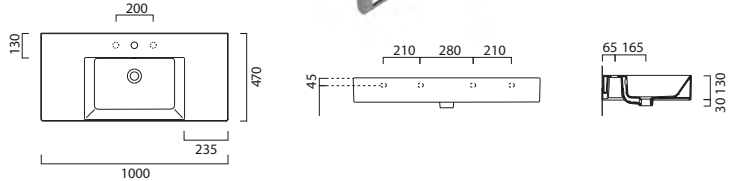

extraglaze antibacterial
Certified ISO 22196
99.99% antibacterial (Gloss White)

For matching colour wastes, see page **p.148**

Kube X 100 x 47

Washbasin

THIS BASIN IS AVAILABLE IN.

See Page **p.32 - p.33**

GS9451

£598 Gloss White Matt White £819

Washbasin with overflow.

0-3 Tapholes.

Wall hung or furniture installation.

*Basin is semi punched and stocked with 0 or 1 taphole. Where possible additional tapholes can be drilled at a cost of £25 each.