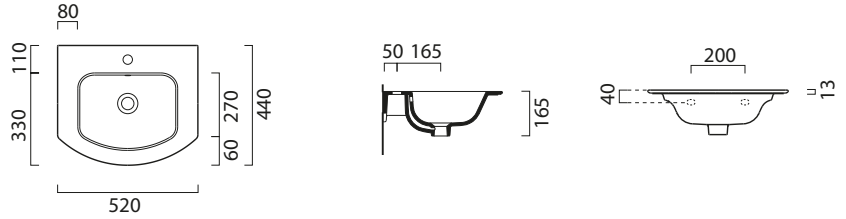

extraglaze antibacterial
Certified ISO 22196
99.99% antibacterial (Gloss White)

Pura 52 x 44 Washbasin

THIS BASIN IS AVAILABLE IN.

See Page **p.32 - p.33**

Gloss
White

GS8830

£344

Washbasin with overflow.

0-3 Tapholes.

Wall hung or furniture installation.

*Basin is semi punched and stocked with 0 or 1 taphole. Where possible additional tapholes can be drilled at a cost of £25 each.

Furniture not available with this basin