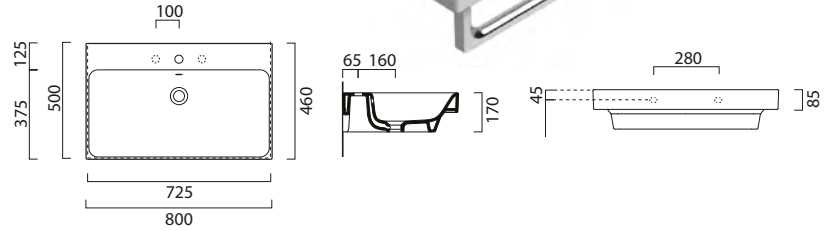

*Basin is semi punched and stocked with 0 or 1 taphole. Where possible additional tapholes can be drilled at a cost of £25 each.

Nubes Bevel Units

Towel rail (optional)

GSPANB80 Chrome £191

GSPANB80N Black £191