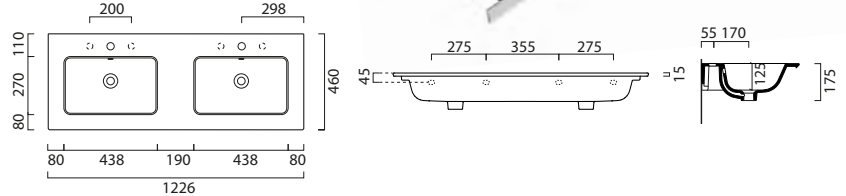

Wall hung or furniture installation.

*Basin is semi punched and stocked with 0 or 1 taphole. Where possible additional tapholes can be drilled at a cost of £25 each.

Pura Ribbed Units

4 Drawer unit

1190 (w) x 445 (d) x 550 (h)