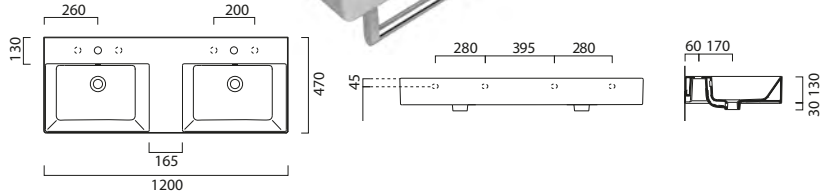

extraglaze antibacterial
Certified ISO 22196
99.99% antibacterial (Gloss White)

For matching colour wastes, see page **p.148**

Kube X 120 x 47

Washbasin

THIS BASIN IS AVAILABLE IN.

See Page **p.32 - p.33**

GS9425

£897 Gloss White Matt White £1,336

Washbasin with overflow.

0-3 Tapholes per basin.

Wall hung or furniture installation.

*Basin is semi punched and stocked with 0 or 1 taphole. Where possible additional tapholes can be drilled at a cost of £25 each.