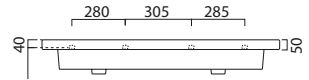

*Basin is semi punched and stocked with 0 or 1 taphole. Where possible additional tapholes can be drilled at a cost of £25 each.