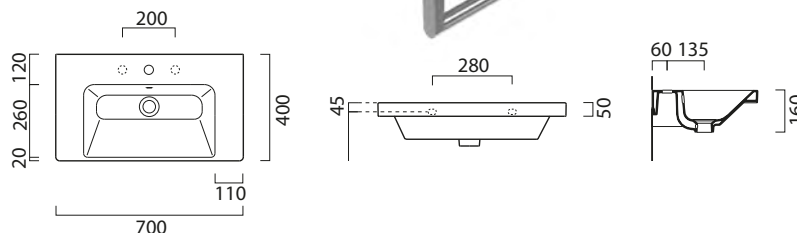

Norm 70 x 40 Washbasin

THIS BASIN IS AVAILABLE IN.

See Page p.32 - p.33

GS8637

£318 Gloss White

Washbasin with overflow.

0-3 Tapholes.

Wall hung or furniture installation.