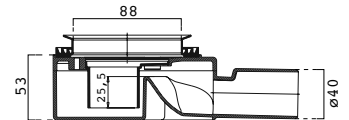

- Fully recycled PET
- Durability and strength
- Ultra-thin design
- Antibacterial

All made to measure

Possibility of making custom cuts to adapt to special shapes and sizes.

The shower enclosure cannot be installed on the cut side with a bespoke shower tray.