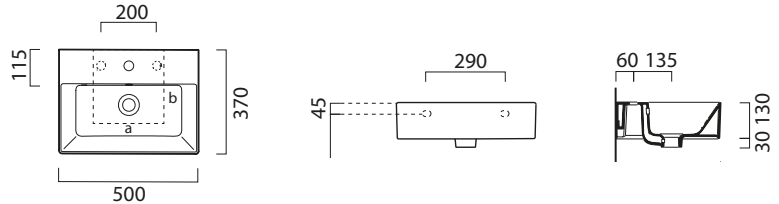

extraglaze antibacterial
Certified ISO 22196
99.99% antibacterial (Gloss White)

For matching colour wastes, see page **p.148**

Kube X 50 x 37

Washbasin

THIS BASIN IS AVAILABLE IN.

See Page **p.32 - p.33**

GS9447

£336 Gloss White   Matt White £422

Washbasin with overflow.

0-3 Tapholes.

Wall hung or furniture installation.

*Basin is semi punched and stocked with 0 or 1 taphole. Where possible additional tapholes can be drilled at a cost of £25 each.