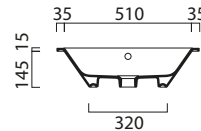

Kube X 58x40

Built-in Countertop

Washbasin with overflow.
1-3 Tapholes.

THIS BASIN IS AVAILABLE IN:
See Page **p.32 - p.33**