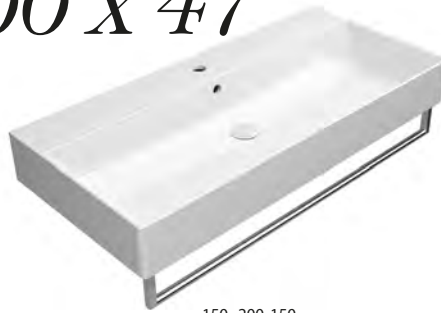

See Page **p.32 - p.33**

GS9423

£642 Gloss White Matt Colours £745

Washbasin with overflow.

0-5 Tapholes.

Wall hung or furniture installation.

*Basin is semi punched and stocked with 0 or 1 taphole. Where possible additional tapholes can be drilled at a cost of £25 each.