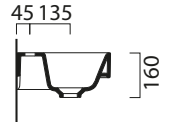

extraglaze antibacterial
Certified ISO 22196
99.99% antibacterial (Gloss White)

For the unique Nubes look GSPVC Wastes need to be used for this basin. For details see page p.148

Nubes 40 x 32

Washbasin

THIS BASIN IS AVAILABLE IN.

See Page **p.32 - p.33**

GS9684

£241 Gloss White Other Colours £371

Washbasin without overflow.
0-1 Tapholes.
Wall hung or furniture installation.

Nubes Lacquer Units

1 Door unit Left or Right hand hinge
365 (w) x 305 (d) x 420 (h)

Matt White	GSSABAS40RMW GSSABAS40LMW
Matt Mid Grey	GSSABAS40RMM GSSABAS40LMM
Matt Stone	GSSABAS40RMS GSSABAS40LMS
Matt Grey Charcoal	GSSABAS40RMG GSSABAS40LMG
Matt Blue	GSSABAS40RMB GSSABAS40LMB
Matt Olive	GSSABAS40RMO GSSABAS40LMO

All above finishes **£573.00**

Lacquer furniture only available in these colours.

Towel rail (optional)

GSPANB40 Chrome £141

GSPANB40N Black £141

Tall Wall Lacquer Unit
363 (w) x 200 (d) x 1650 (h)

Matt White	GSSATW36RMW GSSATW36LMW
Matt Mid Grey	GSSATW36RMM GSSATW36LMM
Matt Stone	GSSATW36RMS GSSATW36LMS
Matt Grey Charcoal	GSSATW36RMG GSSATW36LMG
Matt Blue	GSSATW36RMB GSSATW36LMB
Matt Olive	GSSATW36RMO GSSATW36LMO

All above finishes **£1,130.00**