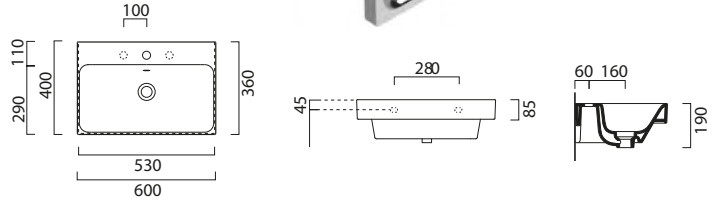

Wall hung or furniture installation.

*Basin is semi punched and stocked with 0 or 1 taphole. Where possible additional tapholes can be drilled at a cost of £25 each.

Nubes Bevel Units

1 Drawer unit

570 (w) x 385 (d) x 400 (h)