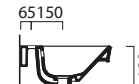

Modo 51x45

Wall hung or
furniture installation.

Washbasin with overflow.
1-3 Taphole.

THIS BASIN IS AVAILABLE IN:
See Page **p.32 - p.33**