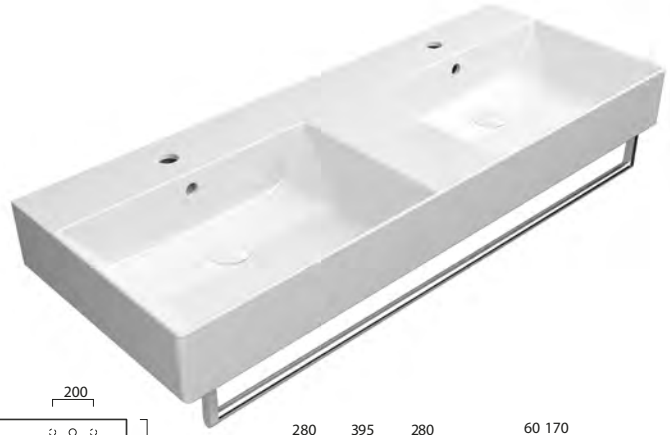

extraglaze antibacterial
Certified ISO 22196
99.99% antibacterial (Gloss White)

For matching colour wastes, see page **p.148**

Kube X 120 x 47

Washbasin

THIS BASIN IS AVAILABLE IN.

See Page **p.32 - p.33**

GS9425

£897 Gloss White   Matt White £1,336

Washbasin with overflow.

0-3 Tapholes per basin.

Wall hung or furniture installation.

*Basin is semi punched and stocked with 0 or 1 taphole. Where possible additional tapholes can be drilled at a cost of £25 each.