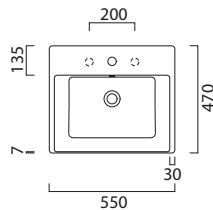

KUBE X BASIN BUILT-IN COUNTERTOP VERSION

Kube X 55x47

Semi-recessed Countertop

Washbasin with overflow.
0-3 Tapholes.

THIS BASIN IS AVAILABLE IN:
See Page **p.32 - p.33**