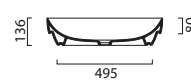

Pura 60x38

Countertop

Washbasin without overflow.

GS8837
Gloss White **462.00**

Matt Colours **573.00**

THIS BASIN IS AVAILABLE IN:
See Page **p.32 - p.33**