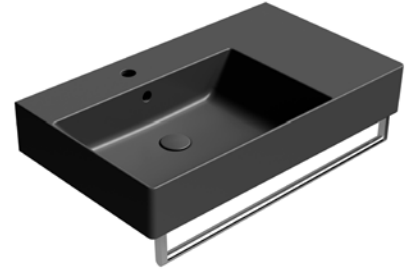

extraglaze antibacterial
Certified ISO 22196
99.99% antibacterial (Gloss White)

For matching colour wastes, see page **p.148**

Kube X 80 x 47 RH Ledge Washbasin

THIS BASIN IS AVAILABLE IN.

See Page **p.32 - p.33**

GS9456

£508 Gloss White Matt Colours £710

Washbasin with overflow.

0-3 Tapholes.

Wall hung or furniture installation.

*Basin is semi punched and stocked with 0 or 1 taphole. Where possible additional tapholes can be drilled at a cost of £25 each.