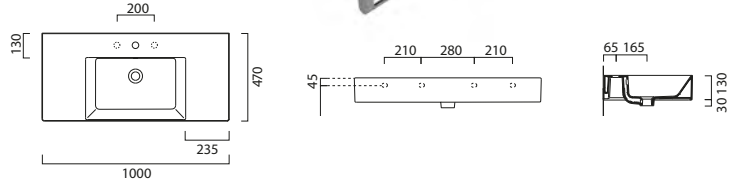

extraglaze antibacterial
Certified ISO 22196
99.99% antibacterial (Gloss White)

For matching colour wastes, see page **p.148**

Kube X 100 x 47

Washbasin

THIS BASIN IS AVAILABLE IN.

See Page **p.32 - p.33**

GS9451

£598 Gloss White Matt White £819

Washbasin with overflow.

0-3 Tapholes.

Wall hung or furniture installation.

*Basin is semi punched and stocked with 0 or 1 taphole. Where possible additional tapholes can be drilled at a cost of £25 each.