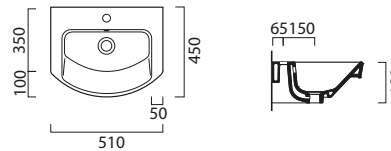

Modo 51x45

Wall hung or
furniture installation.

Washbasin with overflow.
1-3 Taphole.

THIS BASIN IS AVAILABLE IN:
See Page **p.32 - p.33**

Towel rail chrome GSPANMA50 £152

GS8646
Gloss White

270.00