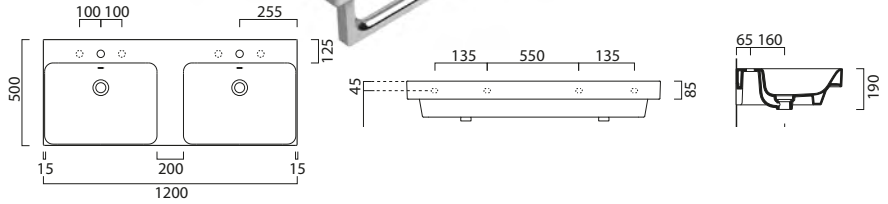

Wall hung or furniture installation.

*Basin is semi punched and stocked with 0 or 1 taphole. Where possible additional tapholes can be drilled at a cost of £25 each.

Nubes Edge Units (For handle options see page p.89)