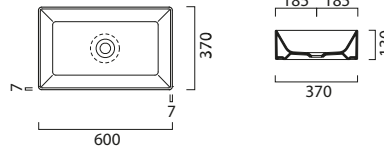

extraglazeantibacterial
Certified ISO 22196
99.99% antibacterial (Gloss White)

Kube X

Vanity Basins

Product

Specification

Code

Price £

Kube X 60

Countertop

Washbasin without overflow.