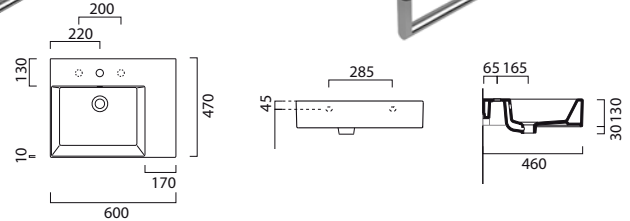

extraglaze antibacterial
Certified ISO 22196
99.99% antibacterial (Gloss White)

For matching colour wastes, see page **p.148**

Kube X 60 x 47 RH Ledge Washbasin

THIS BASIN IS AVAILABLE IN.

See Page **p.32 - p.33**

GS9438

£344 Gloss White   Matt Colours £550

Washbasin with overflow.

0-3 Tapholes.

Wall hung or furniture installation.

*Basin is semi punched and stocked with 0 or 1 taphole. Where possible additional tapholes can be drilled at a cost of £25 each.