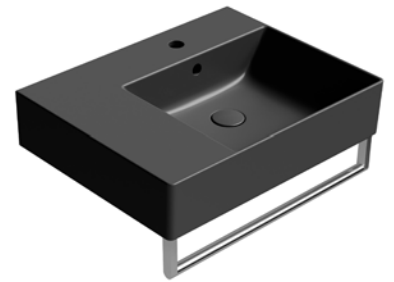

extraglaze antibacterial
Certified ISO 22196
99.99% antibacterial (Gloss White)

For matching colour wastes, see page **p.148**

Kube X 60 x 47 LH Ledge Washbasin

THIS BASIN IS AVAILABLE IN.

See Page **p.32 - p.33**

GS9439

£344 Gloss White Matt Colours £550

Washbasin with overflow.

0-3 Tapholes.

Wall hung or furniture installation.

*Basin is semi punched and stocked with 0 or 1 taphole. Where possible additional tapholes can be drilled at a cost of £25 each.