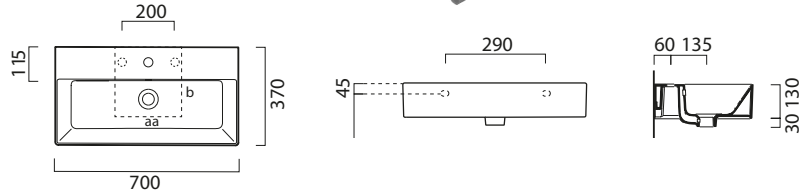

GS9455

£407 Gloss White Matt White £483

Washbasin with overflow.

0-3 Tapholes.

Wall hung or furniture installation.

*Basin is semi punched and stocked with 0 or 1 taphole. Where possible additional tapholes can be drilled at a cost of £25 each.