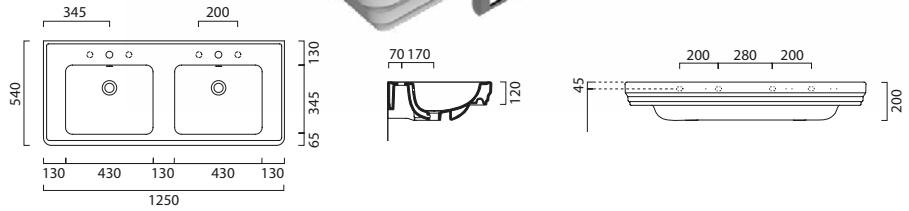

GS8725

£844 Gloss White

Washbasin with overflow.
0-3 Tapholes.

Wall hung or furniture installation.

*Basin is semi punched and stocked with 0 or 1 taphole. Where possible additional tapholes can be drilled at a cost of £25 each.