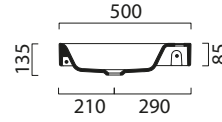

extraglazeantibacterial
Certified ISO 22196
99.99% antibacterial (Gloss White)

Nubes 50 x 25 Washbasin

THIS BASIN IS AVAILABLE IN.

See Page **p.32 - p.33**

GS9637

£282 Gloss White Other Colours £462

Washbasin without overflow.

0-1 Tapholes.

Wall hung, furniture or countertop installation.

This basin is suitable for left hand or right hand installation (glazed all round).

500

Nubes Bevel Units

1 Door unit Reversible

490 (w) x 245 (d) x 400 (h)

Gloss White	GK5025RVGW
Matt Mid Grey	GK5025RV.00
Matt Pebble	GK5025RV.02
Pacific Walnut	GK5025RV.04
Truffle Oak	GK5025RV.14
Matt Rust	GK5025RV.10
Matt Green	GK5025RV.11
Matt Blue	GK5025RV.12

All above finishes **£518.00**

Matt Mink	GK5025RV.01
Gloss Mid Grey	GK5025RV.05
Gloss Anthracite	GK5025RV.13
Gloss Blue Metallic	GK5025RVGU

All above finishes **£568.00** (Made to order 4-5 wks)

Towel rail (optional)

GSPANB52 Chrome £144

GSPANB52N Black £144

Wall storage units, WC units, bath panels and countertops for Nubes Bevel furniture range see page **p.258 - p.261**

Over **100** additional colours available, please refer to furniture finish samples. 6-7 week lead time. p.26-31

Nubes 1 Door unit £673.00