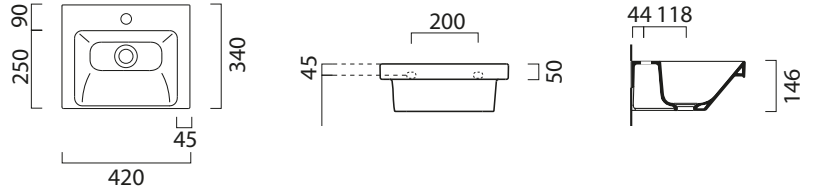

extraglaze antibacterial
Certified ISO 22196
99.99% antibacterial (Gloss White)

For the unique Norm look GSPVC Wastes need to be used for this basin. For details see page p.148

Norm 42 x 34 Washbasin

THIS BASIN IS AVAILABLE IN.

GS8685

£206 Gloss White

Washbasin without overflow.

0-1 Tapholes.

Wall hung or furniture installation.

*Basin is semi punched and stocked with 0 or 1 taphole. Where possible additional tapholes can be drilled at a cost of £25 each.