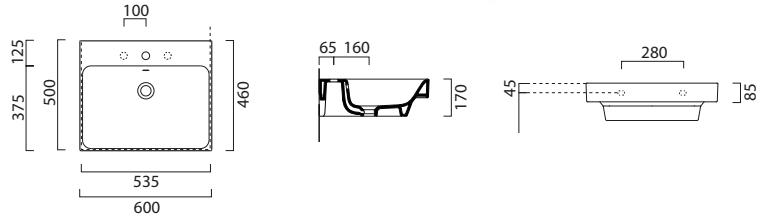

*Basin is semi punched and stocked with 0 or 1 taphole. Where possible additional tapholes can be drilled at a cost of £25 each.

Nubes Lacquer Units

1 Drawer unit

570 (w) x 480 (d) x 420 (h)

Matt White	GSSABAS60MW
Matt Mid Grey	GSSABAS60MM
Matt Stone	GSSABAS60MS
Matt Grey Charcoal	GSSABAS60MG
Matt Blue	GSSABAS60MB
Matt Olive	GSSABAS60MO