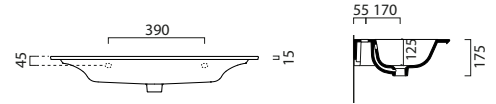

GS8886

£471 Gloss White Other Colours £665

Washbasin with overflow.

0-3 Tapholes.

Wall hung or furniture installation.

*Basin is semi punched and stocked with 0 or 1 taphole. Where possible additional tapholes can be drilled at a cost of £25 each.