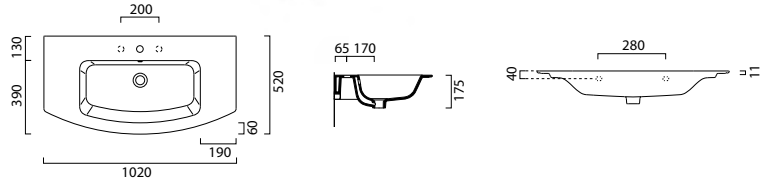

extraglaze antibacterial
Certified ISO 22196
99.99% antibacterial (Gloss White)

Pura 102 x 52 Washbasin

THIS BASIN IS AVAILABLE IN.

See Page **p.32 - p.33**

Gloss
White

GS8825

£808

Washbasin with overflow.

0-3 Tapholes.

Wall hung or furniture installation.

*Basin is semi punched and stocked with 0 or 1 taphole. Where possible additional tapholes can be drilled at a cost of £25 each.