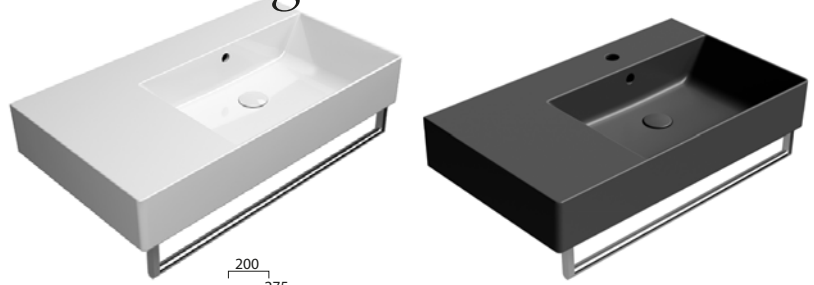

extraglaze antibacterial
Certified ISO 22196
99.99% antibacterial (Gloss White)

For matching colour wastes, see page **p.148**

Kube X 80 x 47 LH Ledge Washbasin

THIS BASIN IS AVAILABLE IN.

See Page **p.32 - p.33**

GS9457

£508 Gloss White Matt Colours £710

Washbasin with overflow.

0-3 Tapholes.

Wall hung or furniture installation.

*Basin is semi punched and stocked with 0 or 1 taphole. Where possible additional tapholes can be drilled at a cost of £25 each.