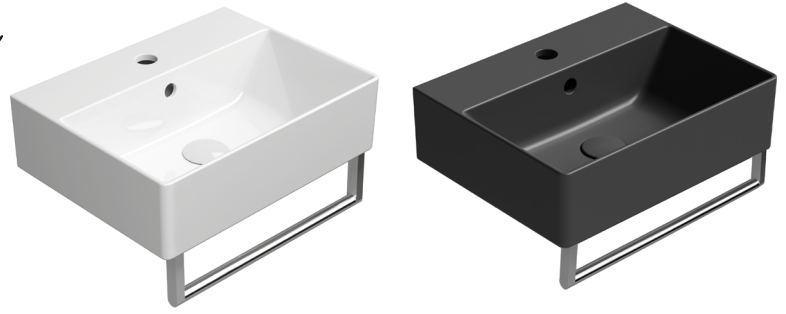

extraglaze antibacterial
Certified ISO 22196
99.99% antibacterial (Gloss White)

For matching colour wastes, see page **p.148**

Kube X 45 x 35 Washbasin

THIS BASIN IS AVAILABLE IN.

See Page **p.32 - p.33**

GS9485

£292 Gloss White Matt Colours £446

Washbasin with overflow.

0-1 Tapholes.

Wall hung or furniture installation.

*Wall hung or built-in installation.