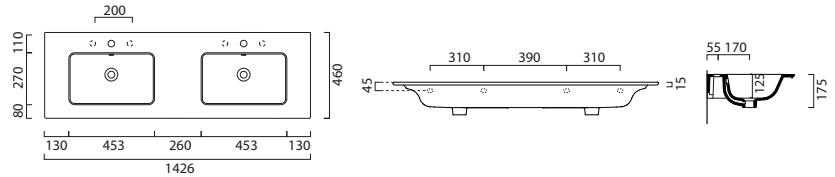

extraglaze antibacterial
Certified ISO 22196
99.99% antibacterial (Gloss White)

Pura 142 x 46

Washbasin

THIS BASIN IS AVAILABLE IN.

See Page **p.32 - p.33**

GS8889

£766 Gloss White Other Colours £923

Washbasin with overflow.

0-3 Tapholes per basin.

Wall hung or furniture installation.

*Basin is semi punched and stocked with 0 or 1 taphole. Where possible additional tapholes can be drilled at a cost of £25 each.