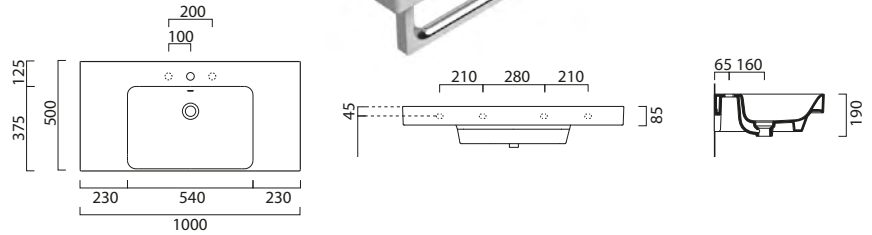

Wall hung or furniture installation.

*Basin is semi punched and stocked with 0 or 1 taphole. Where possible additional tapholes can be drilled at a cost of £25 each.

Nubes Edge Units (For handle options see page p.89)