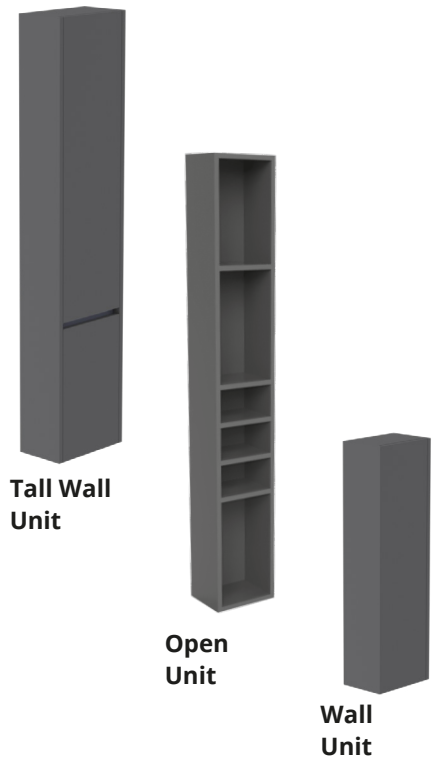

(optional) in chromed metal. £128

GSPAKUBEX45

Tall Wall Unit

Open Unit

Wall Unit

Wall storage units, WC units, bath panels and countertops for Kube X Bevel furniture range see page **p.258 - p.261**

Over **100** additional colours available, please refer to furniture finish samples. 6-7 week lead time. p.26-31