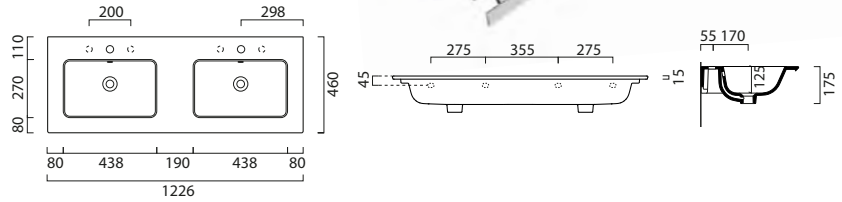

extraglazeantibacterial
Certified ISO 22196
99.99% antibacterial (Gloss White)

Pura 122 x 46

Washbasin

THIS BASIN IS AVAILABLE IN.

See Page **p.32 - p.33**

GS8888

£755 Gloss White Other Colours £865

Washbasin with overflow.

0-3 Tapholes per basin.

Wall hung or furniture installation.

*Basin is semi punched and stocked with 0 or 1 taphole. Where possible additional tapholes can be drilled at a cost of £25 each.