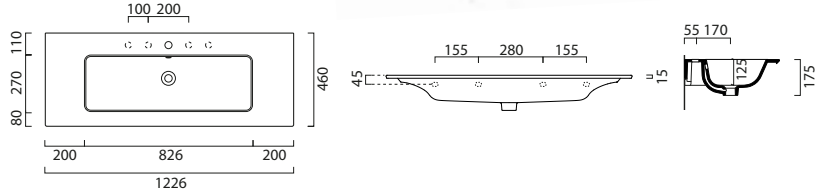

extraglaze antibacterial
Certified ISO 22196
99.99% antibacterial (Gloss White)

Pura 122 x 46

Washbasin

THIS BASIN IS AVAILABLE IN.

See Page **p.32 - p.33**

GS8887

£612 Gloss White Other Colours £781

Washbasin with overflow.

0-5 Tapholes.

Wall hung or furniture installation.

*Basin is semi punched and stocked with 0 or 1 taphole. Where possible additional tapholes can be drilled at a cost of £25 each.