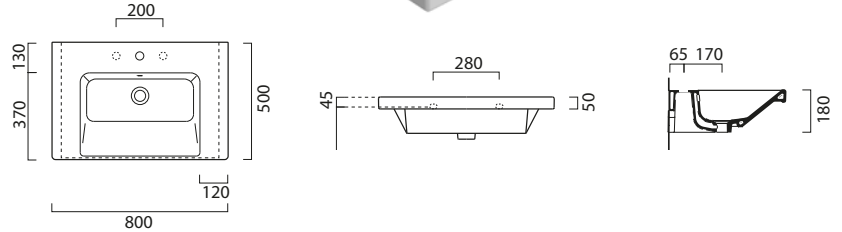

extraglaze antibacterial
Certified ISO 22196
99.99% antibacterial (Gloss White)

For the unique Norm look GSPCS Wastes need to be used for this basin. For details see page p.148

Norm 80 x 50 Washbasin

THIS BASIN IS AVAILABLE IN.

See Page **p.32 - p.33**

Gloss White

GS8634

£479 Gloss White

Washbasin with overflow.

0-3 Tapholes.

Wall hung or furniture installation.

*Basin is semi punched and stocked with 0 or 1 taphole. Where possible additional tapholes can be drilled at a cost of £25 each.