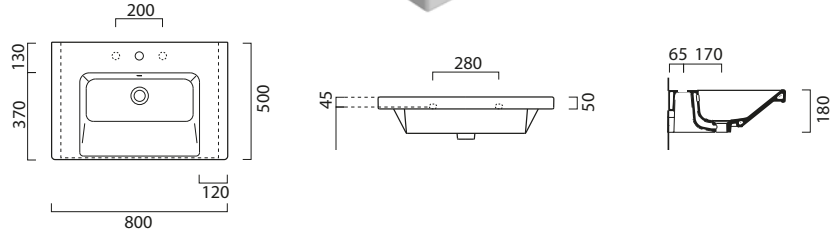

extraglazeantibacterial
Certified ISO 22196
99.99% antibacterial (Gloss White)

For the unique Norm look GSPCS Wastes need to be used for this basin. For details see page p.148

Norm 80 x 50 Washbasin

THIS BASIN IS AVAILABLE IN.

See Page **p.32 - p.33**

Gloss White

GS8634

£479 Gloss White

Washbasin with overflow.

0-3 Tapholes.

Wall hung or furniture installation.

*Basin is semi punched and stocked with 0 or 1 taphole. Where possible additional tapholes can be drilled at a cost of £25 each.