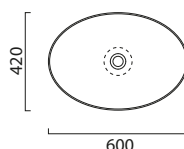

extraglaze antibacterial
Certified ISO 22196
99.99% antibacterial (Gloss White)

Pura

Vanity Basins

Product *Specification* *Code* *Price £*

Pura 60x42

Countertop

Washbasin without overflow.