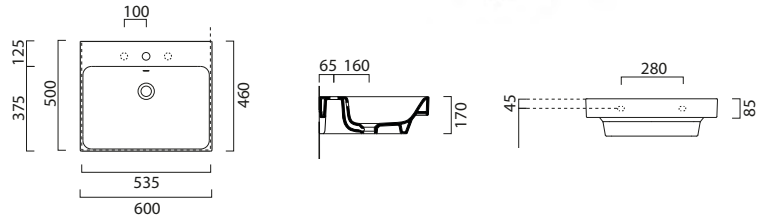

*Basin is semi punched and stocked with 0 or 1 taphole. Where possible additional tapholes can be drilled at a cost of £25 each.

Nubes Edge Units *(For handle options see page p.89)*

2 Drawer unit

560 (w) x 480 (d) x 550 (h)