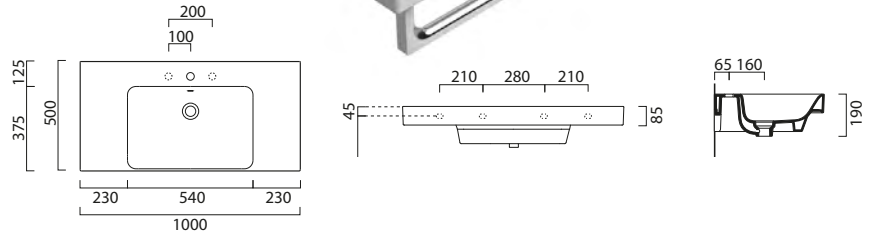

extraglaze antibacterial
Certified ISO 22196
99.99% antibacterial (Gloss White)

For the unique Nubes look GSPCS Wastes need to be used for this basin. For details see page p.148

Nubes 100 x 50 Washbasin

THIS BASIN IS AVAILABLE IN.

See Page **p.32 - p.33**

Gloss White

GS9651

£603 Gloss White

Washbasin with overflow.

0-3 Tapholes.

Wall hung or furniture installation.

*Basin is semi punched and stocked with 0 or 1 taphole. Where possible additional tapholes can be drilled at a cost of £25 each.