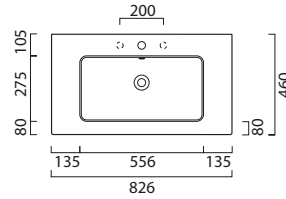

extraglazeantibacterial
Certified ISO 22196
99.99% antibacterial (Gloss White)

Pura 82 x 46

Washbasin

THIS BASIN IS AVAILABLE IN.

See Page **p.32 - p.33**

GS8885

£374 Gloss White Other Colours £499

Washbasin with overflow.

0-3 Tapholes.

Wall hung or furniture installation.

*Basin is semi punched and stocked with 0 or 1 taphole. Where possible additional tapholes can be drilled at a cost of £25 each.