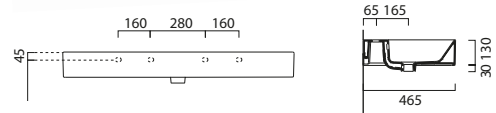

GS9424

£747 Gloss White Matt Colours £989

Washbasin with overflow.

0-5 Tapholes.

Wall hung or furniture installation.

*Basin is semi punched and stocked with 0 or 1 taphole. Where possible additional tapholes can be drilled at a cost of £25 each.