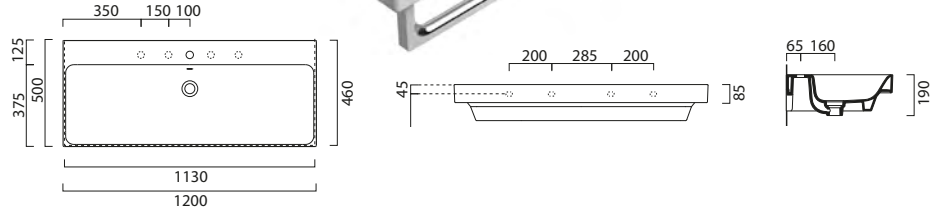

Wall hung or furniture installation.

*Basin is semi punched and stocked with 0 or 1 taphole. Where possible additional tapholes can be drilled at a cost of £25 each.

Nubes Edge Units (For handle options see page *p.89*)