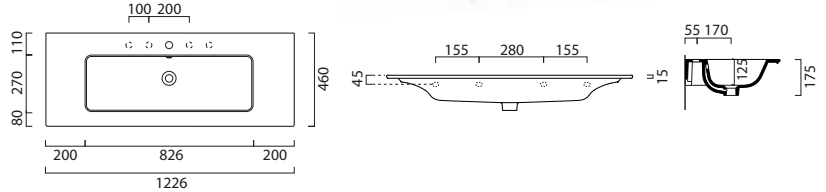

GS8887

£612 Gloss White Other Colours £781

Washbasin with overflow.

0-5 Tapholes.

Wall hung or furniture installation.

*Basin is semi punched and stocked with 0 or 1 taphole. Where possible additional tapholes can be drilled at a cost of £25 each.