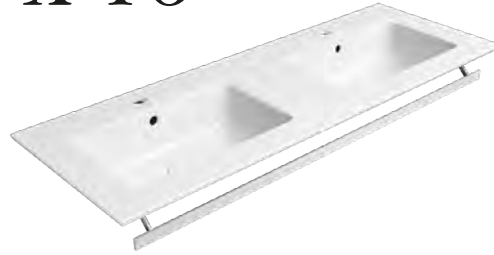

extraglazeantibacterial
Certified ISO 22196
99.99% antibacterial (Gloss White)

Pura 122 x 46

Washbasin

THIS BASIN IS AVAILABLE IN.

See Page **p.32 - p.33**

GS8888

£755 Gloss White Other Colours £865

Washbasin with overflow.

0-3 Tapholes per basin.

Wall hung or furniture installation.

*Basin is semi punched and stocked with 0 or 1 taphole. Where possible additional tapholes can be drilled at a cost of £25 each.