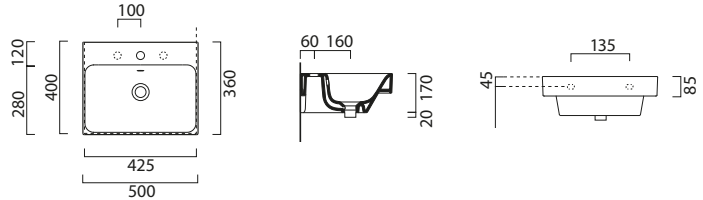

Nubes 50 x 40 Washbasin

THIS BASIN IS AVAILABLE IN.

See Page *p.32 - p.33*

GS9682

£321 Gloss White Matt White £506

Washbasin with overflow.

0-3 Tapholes.

Wall hung or furniture installation.