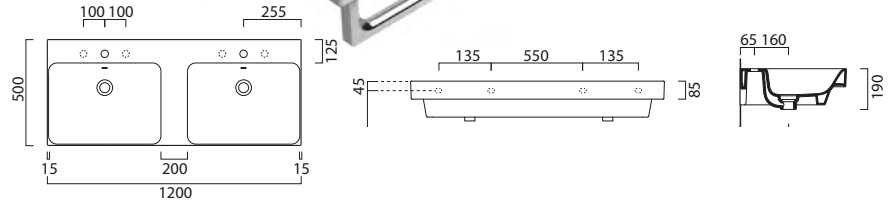

extraglaze antibacterial
Certified ISO 22196
99.99% antibacterial (Gloss White)

For the unique Nubes look GSPCS Wastes need to be used for this basin. For details see page p.148

Nubes 120 x 50 Washbasin

THIS BASIN IS AVAILABLE IN.

See Page **p.32 - p.33**

Gloss White

GS9625

£824 Gloss White

Washbasin with overflow.

0-3 Tapholes.

Wall hung or furniture installation.

*Basin is semi punched and stocked with 0 or 1 taphole. Where possible additional tapholes can be drilled at a cost of £25 each.