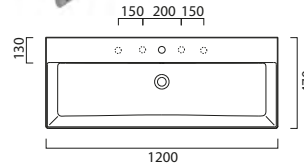

*Basin is semi punched and stocked with 0 or 1 taphole. Where possible additional tapholes can be drilled at a cost of £25 each.