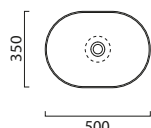

Pura 50x35

Countertop

Washbasin without overflow.