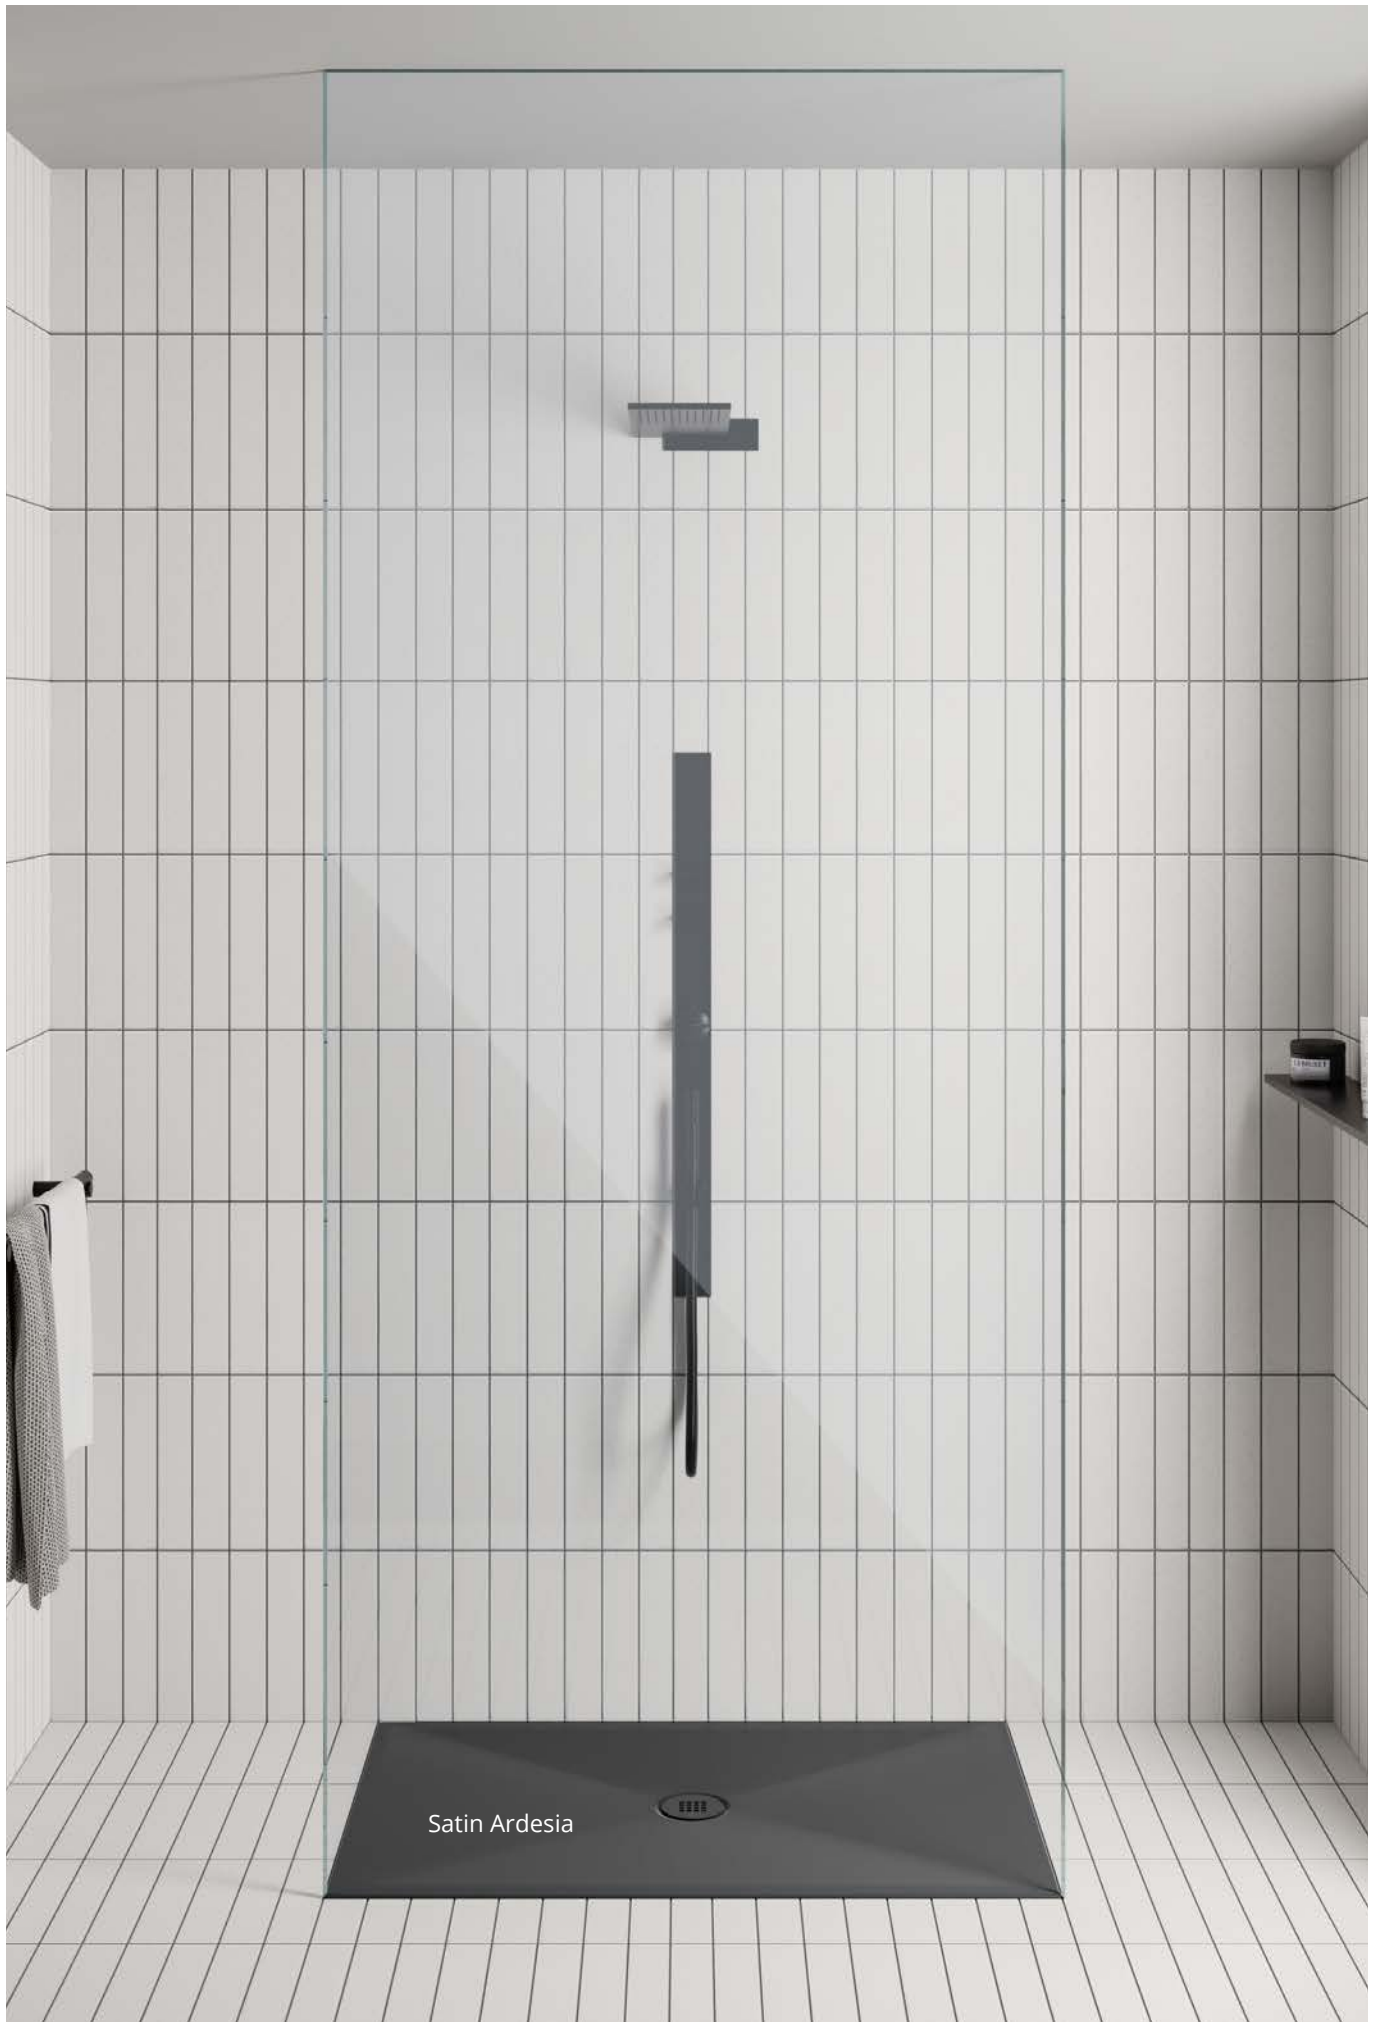

Shower Trays

Perfection and elegance from just
two centimetres high.

Satin Ardesia

White or Ardesia

H2 ceramic shower trays have two satin finishes, White and Ardesia.

Satin-finished ceramic

Minimalist design and fine material: H2 items are made from a fine satin-finished ceramic from just two centimetres high