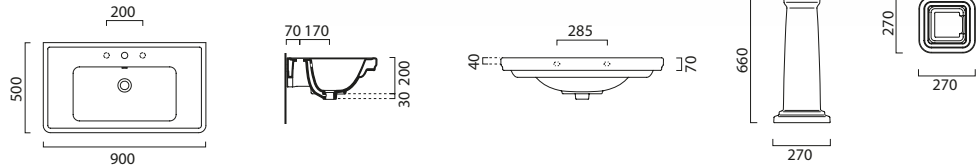

GS8788

£548 Gloss White

Washbasin with overflow.
0-3 Tapholes.
Wall hung or furniture installation.

*Basin is semi punched and stocked with 0 or 1 taphole. Where possible additional tapholes can be drilled at a cost of £25 each.