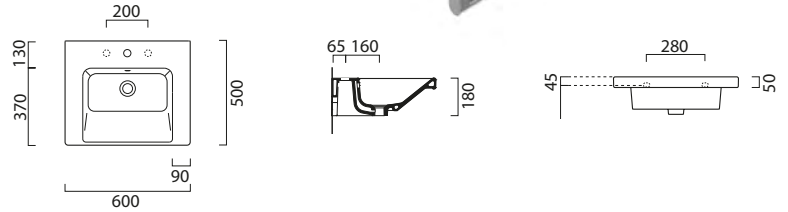

extraglaze antibacterial
Certified ISO 22196
99.99% antibacterial (Gloss White)

For the unique Norm look GSPCS Wastes need to be used for this basin. For details see page p.148

Norm 60 x 50 Washbasin

THIS BASIN IS AVAILABLE IN.

See Page **p.32 - p.33**

Gloss White

GS8635

£318 Gloss White

Washbasin with overflow.

0-3 Tapholes.

Wall hung or furniture installation.

*Basin is semi punched and stocked with 0 or 1 taphole. Where possible additional tapholes can be drilled at a cost of £25 each.