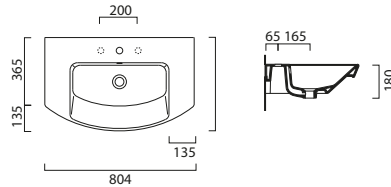

Modo 80x50

Wall hung or
furniture installation.

Washbasin with overflow.
1-3 Tapholes.

THIS BASIN IS AVAILABLE IN:
See Page **p.32 - p.33**

Towel rail chrome GSPANMA80 £200

Code

Price £

GS8644
Gloss White