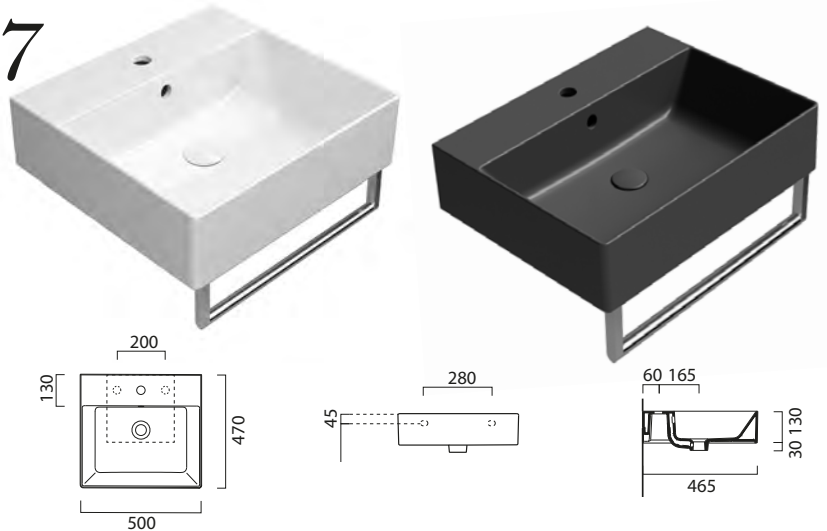

See Page **p.32 - p.33**

GS9430

£283 Gloss White Matt Colours £508

Washbasin with overflow.

0-3 Tapholes.

Wall hung or furniture installation.

*Basin is semi punched and stocked with 0 or 1 taphole. Where possible additional tapholes can be drilled at a cost of £25 each.