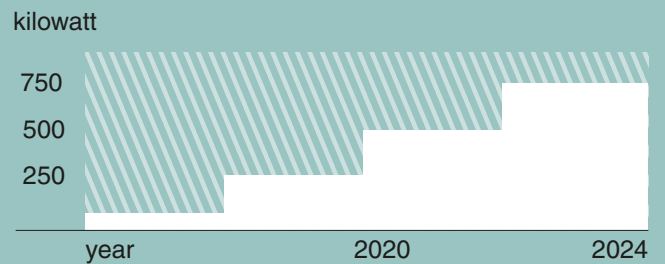

+ Hygienic

Thanks to the innovative closed-molecule structure, it does not deteriorate, discolor or give off odors over time.

For sustainable development

A virtuous path
towards
sustainable
goals.

100%

GSI uses power generated exclusively
from renewable sources

Km 0

GSI recycles all ceramic materials, putting them back into a circular zero-mile recovery process.

-350 t CO₂

Our photovoltaic systems generate 750 kW of power per year, resulting in a 350 ton reduction in CO₂ emissions.