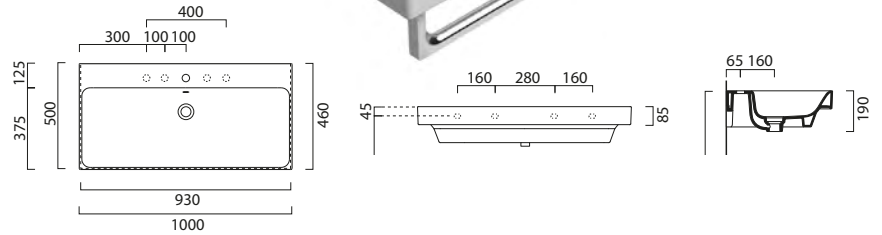

Nubes 100 x 50 Washbasin

THIS BASIN IS AVAILABLE IN.

See Page **p.32 - p.33**

GS9623

£614 Gloss White Other Colours £785

Washbasin with overflow.

0-5 Tapholes.

Wall hung or furniture installation.