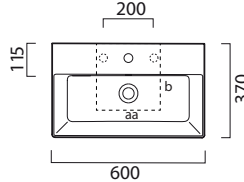

extraglaze antibacterial
Certified ISO 22196
99.99% antibacterial (Gloss White)

For matching colour wastes, see page **p.148**

Kube X 60 x 37

Washbasin

THIS BASIN IS AVAILABLE IN.

See Page **p.32 - p.33**

GS9454

£365 Gloss White   Matt White £458

Washbasin with overflow.

0-3 Tapholes.

Wall hung or furniture installation.

*Basin is semi punched and stocked with 0 or 1 taphole. Where possible additional tapholes can be drilled at a cost of £25 each.