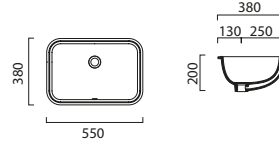

extraglazeantibacterial
Certified ISO 22196
99.99% antibacterial (Gloss White)

Pura

Vanity Basins

Product

Specification

Code

Price £

Pura Undermount 55x38

Washbasin with overflow.

GS7243
Gloss White **294.00**

THIS BASIN IS AVAILABLE IN:
See Page **p.32 - p.33**

Requires fixing kit

GSFV **8.00**