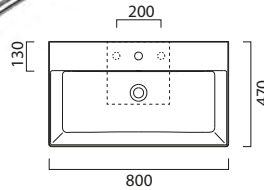

*Basin is semi punched and stocked with 0 or 1 taphole. Where possible additional tapholes can be drilled at a cost of £25 each.