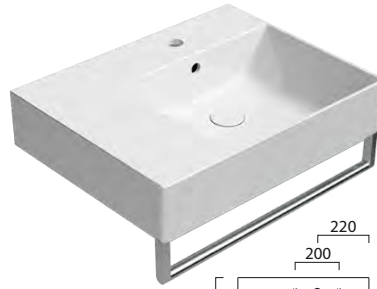

See Page **p.32 - p.33**

GS9439

£344 Gloss White Matt Colours £550

Washbasin with overflow.

0-3 Tapholes.

Wall hung or furniture installation.

*Basin is semi punched and stocked with 0 or 1 taphole. Where possible additional tapholes can be drilled at a cost of £25 each.