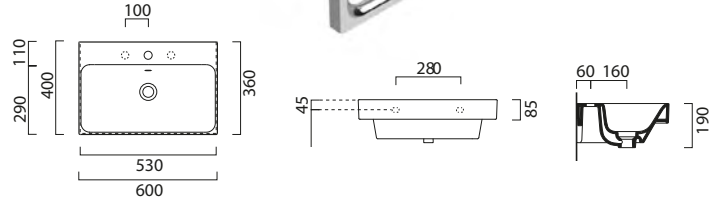

*Basin is semi punched and stocked with 0 or 1 taphole. Where possible additional tapholes can be drilled at a cost of £25 each.

Nubes Lacquer Units

1 Drawer unit

665 (w) x 380 (d) x 420 (h)

Matt White	GSSABAS70MW
Matt Mid Grey	GSSABAS70MM
Matt Stone	GSSABAS70MS
Matt Grey Charcoal	GSSABAS70MG
Matt Blue	GSSABAS70MB
Matt Olive	GSSABAS70MO