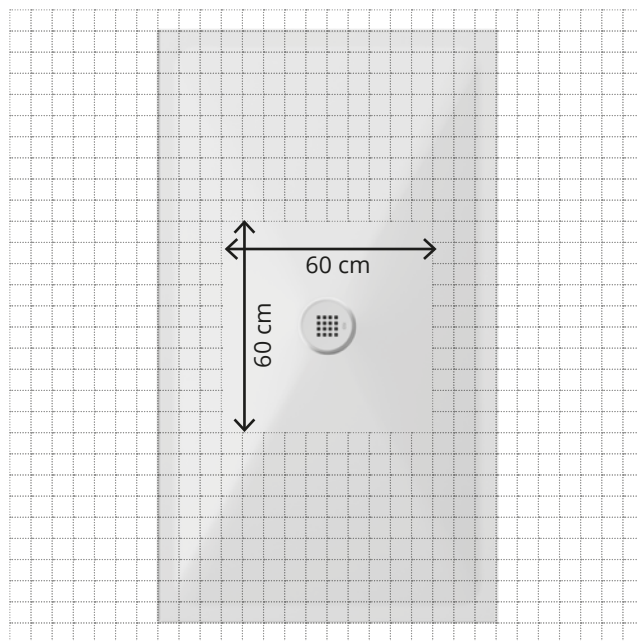

All made to measure

Possibility of making custom cuts to adapt to special shapes and sizes.

The shower enclosure cannot be installed on the cut side with a bespoke shower tray.

Trays can be cut on site by the installer using porcelain tile cutting equipment. If the tray is to be cut by the factory please provide a detailed drawing and we can quote accordingly.

The minimum size obtainable is 60 cm per side, with a maximum of 200 cm. The cut side will be cold finished;

We recommend placing this side against or towards the wall. The drain might be off-center for a bespoke shower tray.

Bespoke trays cut to measure £120 per cut. (cuts will be a raw edge). Drawing required.

<https://mygsi.it/dp>

View more info
and full offer