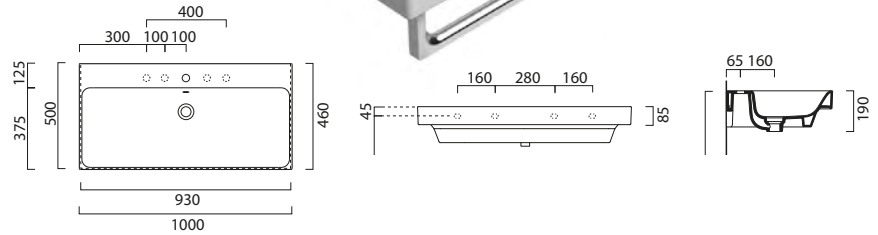

*Basin is semi punched and stocked with 0 or 1 taphole. Where possible additional tapholes can be drilled at a cost of £25 each.

Nubes Bevel Units

1 Drawer unit

960 (w) x 480 (d) x 400 (h)

Gloss White	GS100501DGW
Matt Mid Grey	GS100501D.00
Matt Pebble	GS100501D.02
Pacific Walnut	GS100501D.04
Truffle Oak	GS100501D.14
Matt Rust	GS100501D.10
Matt Green	GS100501D.11
Matt Blue	GS100501D.12