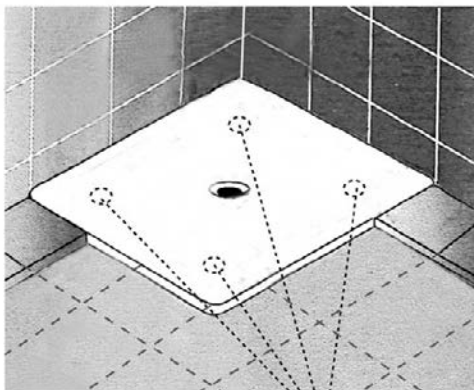

SHOWER TRAY INSTALLATION INSTRUCTION

1. Fit the waste fittings to the shower tray lining up with existing waste pipe position and check for leaks.
2. Position the shower tray on supporting points (max 200mm apart as per diagram) using flexible mortar adhesive supports and then fill the gaps alongside the tray edges with the same mortar adhesive.
3. We recommend you to use MAPEI products (ULTRALITE S2 QUICK or ELASTORAPID) to avoid excessive tightening the ceramic.
4. Position the shower tray paying attention to the thickness of the floor covering and verify the correct height. (N.B. initially level the surfaces where shower tray will be placed.) Ensure the shower tray is sitting perfectly level checking all angles with a spirit level.
5. Wait for the mortar to take root so the tray is stable and then proceed with the floor tile finishing. Ensure a 3 mm gap is left between the tile and the tray edges to avoid possible damage due to settlement.
6. Seal the gap with white, anti-mould silicon or elastic mortar.

Please note We will not be held liable in the absence of compliance with the points 2-3.