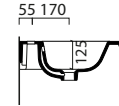

*Basin is semi punched and stocked with 0 or 1 taphole. Where possible additional tapholes can be drilled at a cost of £25 each.