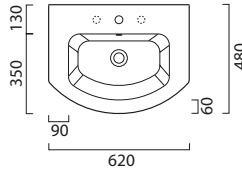

extraglaze antibacterial
Certified ISO 22196
99.99% antibacterial (Gloss White)

Pura 62 x 48 Washbasin

THIS BASIN IS AVAILABLE IN.

See Page **p.32 - p.33**

Gloss White

GS8827

£448

Washbasin with overflow.
0-3 Tapholes.
Wall hung or furniture installation.

*Basin is semi punched and stocked with 0 or 1 taphole. Where possible additional tapholes can be drilled at a cost of £25 each.