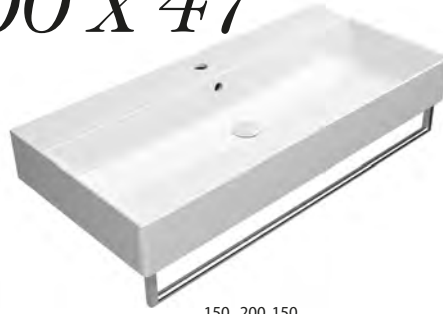

Washbasin

THIS BASIN IS AVAILABLE IN.

See Page **p.32 - p.33**

GS9423

£642 Gloss White Matt Colours £745

Washbasin with overflow.

0-5 Tapholes.

Wall hung or furniture installation.