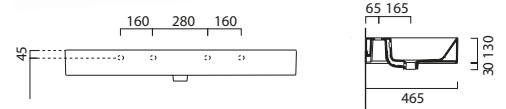

See Page **p.32 - p.33**

GS9424

£747 Gloss White Matt Colours £989

Washbasin with overflow.

0-5 Tapholes.

Wall hung or furniture installation.

*Basin is semi punched and stocked with 0 or 1 taphole. Where possible additional tapholes can be drilled at a cost of £25 each.