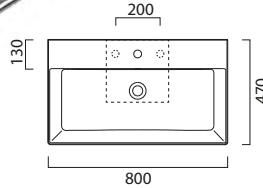

extraglaze antibacterial
Certified ISO 22196
99.99% antibacterial (Gloss White)

For matching colour wastes, see page **p.148**

Kube X 80 x 47

Washbasin

THIS BASIN IS AVAILABLE IN.

See Page **p.32 - p.33**

GS9422

£531 Gloss White Matt Colours £698

Washbasin with overflow.

0-3 Tapholes.

Wall hung or furniture installation.

*Basin is semi punched and stocked with 0 or 1 taphole. Where possible additional tapholes can be drilled at a cost of £25 each.