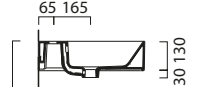

GS9431

£344 Gloss White Matt Colours £526

Washbasin with overflow.

0-3 Tapholes.

Wall hung or furniture installation.

*Basin is semi punched and stocked with 0 or 1 taphole. Where possible additional tapholes can be drilled at a cost of £25 each.