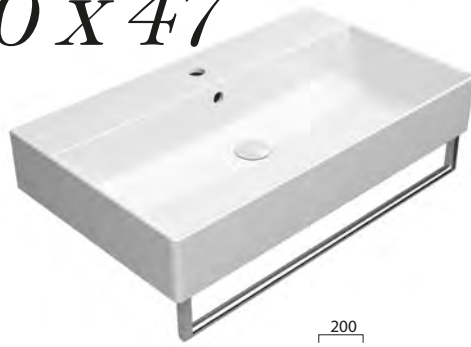

extraglaze antibacterial
Certified ISO 22196
99.99% antibacterial (Gloss White)

For matching colour wastes, see page **p.148**

Kube X 80 x 47

Washbasin

THIS BASIN IS AVAILABLE IN.

See Page **p.32 - p.33**

GS9422

£531 Gloss White Matt Colours £698

Washbasin with overflow.

0-3 Tapholes.

Wall hung or furniture installation.

*Basin is semi punched and stocked with 0 or 1 taphole. Where possible additional tapholes can be drilled at a cost of £25 each.