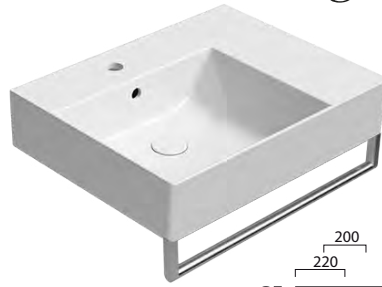

extraglaze antibacterial
Certified ISO 22196
99.99% antibacterial (Gloss White)

For matching colour wastes, see page **p.148**

Kube X 60 x 47 RH Ledge Washbasin

THIS BASIN IS AVAILABLE IN.

See Page **p.32 - p.33**

GS9438

£344 Gloss White   Matt Colours £550

Washbasin with overflow.

0-3 Tapholes.

Wall hung or furniture installation.

*Basin is semi punched and stocked with 0 or 1 taphole. Where possible additional tapholes can be drilled at a cost of £25 each.