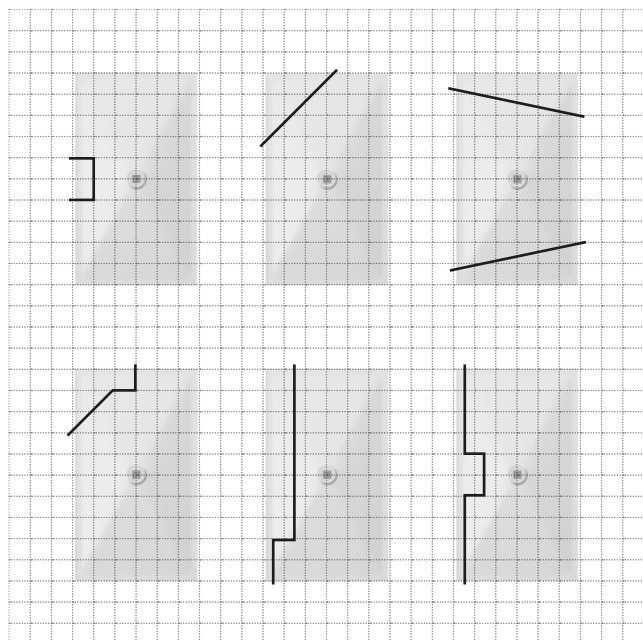

All made to measure

Possibility of making custom cuts to adapt to special shapes and sizes.

The shower enclosure cannot be installed on the cut side with a bespoke shower tray.

Trays can be cut on site by the installer using porcelain tile cutting equipment. If the tray is to be cut by the factory please provide a detailed drawing and we can quote accordingly.

The minimum size obtainable is 60 cm per side, with a maximum of 200 cm. The cut side will be cold finished;

We recommend placing this side against or towards the wall. The drain might be off-center for a bespoke shower tray.

Bespoke trays cut to measure £120 per cut. (cuts will be a raw edge). Drawing required.

<https://mygsi.it/dp>

View more info
and full offer