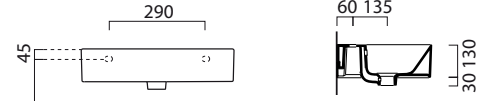

See Page **p.32 - p.33**

GS9454

£365 Gloss White Matt White £458

Washbasin with overflow.

0-3 Tapholes.

Wall hung or furniture installation.

*Basin is semi punched and stocked with 0 or 1 taphole. Where possible additional tapholes can be drilled at a cost of £25 each.