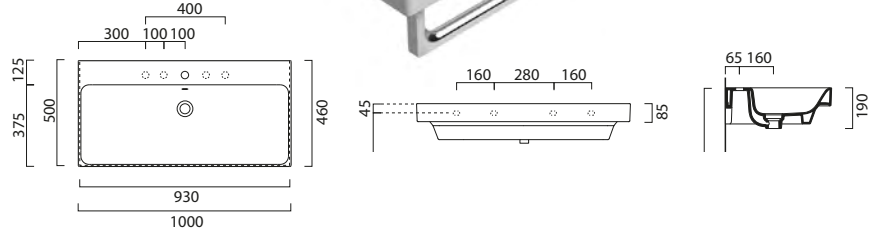

Nubes 100 x 50 Washbasin

THIS BASIN IS AVAILABLE IN.

See Page **p.32 - p.33**

GS9623

£614 Gloss White Other Colours £785

Washbasin with overflow.
 0-5 Tapholes.
 Wall hung or furniture installation.

*Basin is semi punched and stocked with 0 or 1 taphole. Where possible additional tapholes can be drilled at a cost of £25 each.