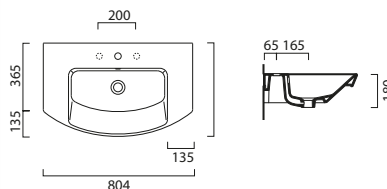

extraglaze antibacterial
Certified ISO 22196
99.99% antibacterial (Gloss White)

City Basins

Product

Specification

Code

Price £

City 80x50

Wall hung.

Washbasin with overflow.
1-3 Tapholes.

GS8644
Gloss White

402.00

THIS BASIN IS AVAILABLE IN:
See Page **p.32 - p.33**

Gloss White

Towel rail chrome GSPANMA80 £200