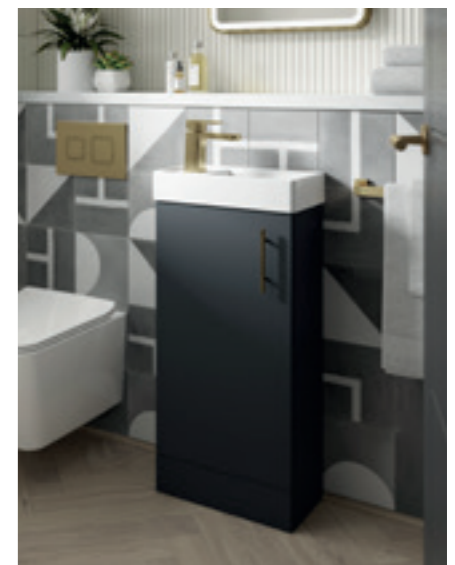

furniture cloakroom

furniture

athena 2 in 1

Full Depth

500mm 2 in 1 WC and Vanity Unit with Basin

Basin and Concealed Cistern included. Tap and WC Pan not included
H890 x W500 x D355mm

Slimline

500mm 2 in 1 WC and Vanity Unit with Basin

Basin included. Concealed Cistern not included. Tap and WC Pan not included
H840 x W500 x D305mm

1. **Colour**
2. White
   - Grey
   - Bleached Oak
   - Anthracite
   - Charcoal Black

Floor Standing

PRC145CB	£618.00
PRC945CB	£829.00
PRC3045CB	£725.00
PRC545CB	£725.00
PRC645CB	£725.00

1. **Colour**
2. White

Floor Standing

PRC141B	£504.00

vault

400mm Single Door Vanity and Basin

Wall Hung or Floor Standing. Basin included, Tap not included
H520 x W400 x D222mm / H861 x W400 x D222mm

1. **Colour**
2. White
   - Grey
   - Soft Black
   - Bleached Oak
   - Anthracite
   - Charcoal Black

Wall Hung

NVX182	£216.00
MIN013	£242.00
MIN025	£242.00
MIN031	£228.00
MIN009	£228.00
MIN010	£228.00

Floor Standing

NVX192	£249.00
MIN014	£278.00
MIN024	£278.00
MIN030	£264.00
MIN003	£264.00
MIN004	£264.00

colours