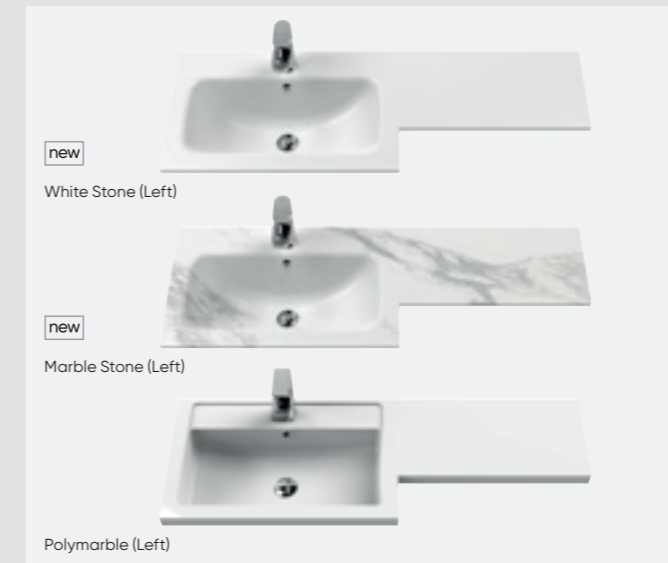

arno L-shape basins

White Stone
With slimline 16mm profile

1100mm Left	SBM111L	£474.00
1100mm Right	SBM111R	£474.00

Marble Stone
With slimline 16mm profile

1100mm Left	SBM911L	£474.00
1100mm Right	SBM911R	£474.00

White Polymarble
With 40mm profile

1100mm Left	PBM411L	£427.00
1100mm Right	PBM411R	£427.00