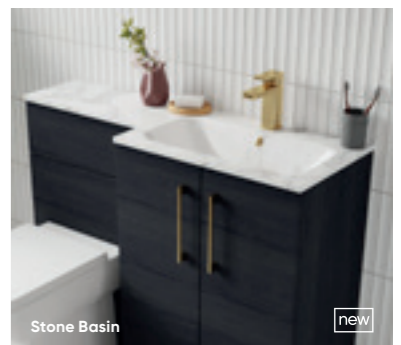

Colour	White Polymarble Basin	Right
White	ARN111L £1,022.00	ARN111R £1,022.00
Grey	ARN2211L £1,214.00	ARN2211R £1,214.00
Soft Black	ARN1411L £1,214.00	ARN1411R £1,214.00
Green	ARN811L £1,214.00	ARN811R £1,214.00
Midnight Blue	ARN2911L £1,214.00	ARN2911R £1,214.00
Solace Oak	ARN2511L £1,125.00	ARN2511R £1,125.00
Bleached Oak	ARN3011L £1,125.00	ARN3011R £1,125.00
Anthracite	ARN511L £1,125.00	ARN511R £1,125.00
Charcoal Black	ARN611L £1,125.00	ARN611R £1,125.00