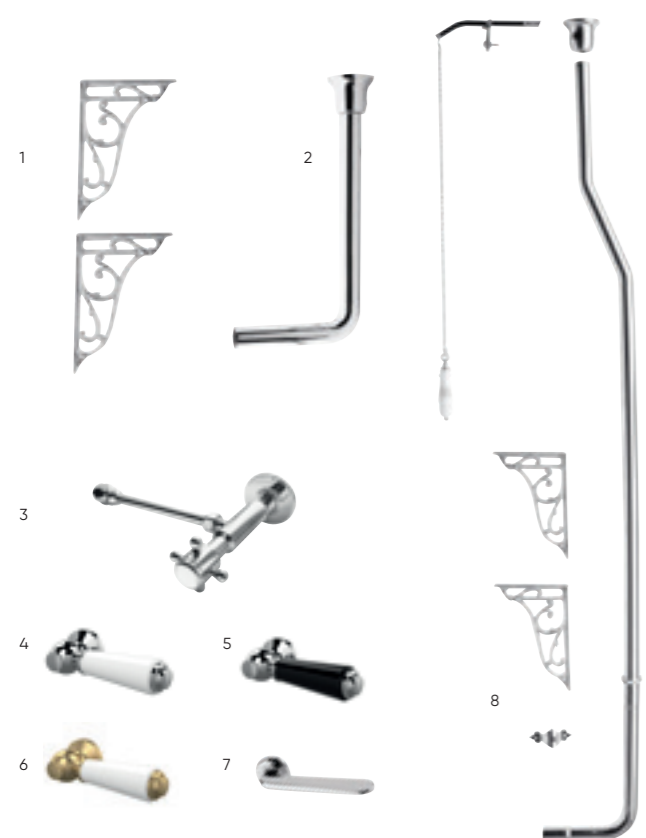

ceramics

Code	Price
1 Ornate Cistern Brackets	FA322 £151.00
2 Low Level Flush Pipe Pack	FA302 £122.00
3 Cistern Cut-off Valve	FA315 £85.00
4 White Ceramic WC Lever	E370 £31.00
5 Black Ceramic WC Lever	E470 £66.00
6 Brass Ceramic WC Lever	E870 £66.00
7 Metal Universal Lever	E355 £21.00
8 High Level Flush Pipe Pack	FA313 £467.00