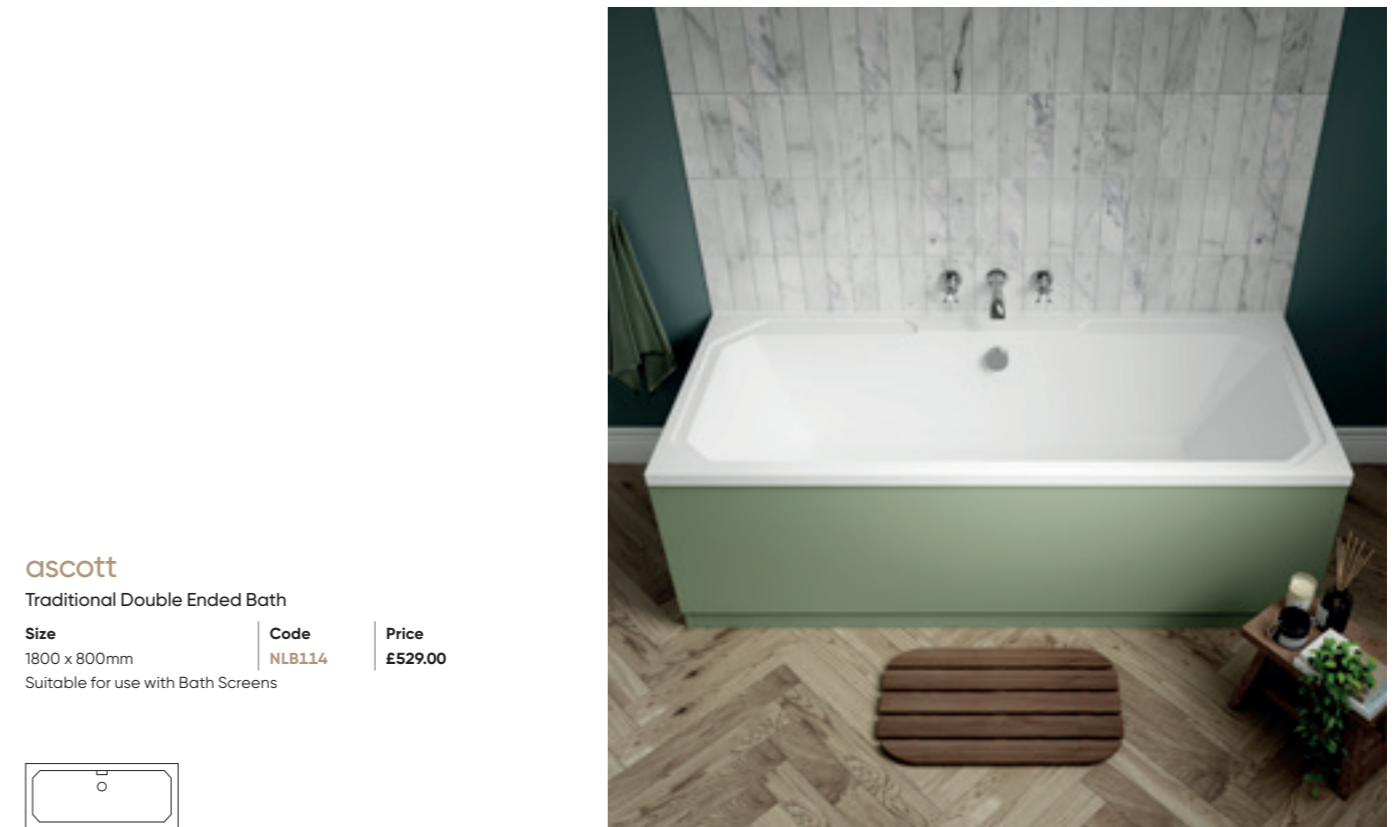

## ascott

Traditional Single Ended Bath

Size	Code	Price
1700 x 700mm	NLB109	£466.00
1700 x 750mm	NLB110	£494.00

Suitable for use with Bath Screens