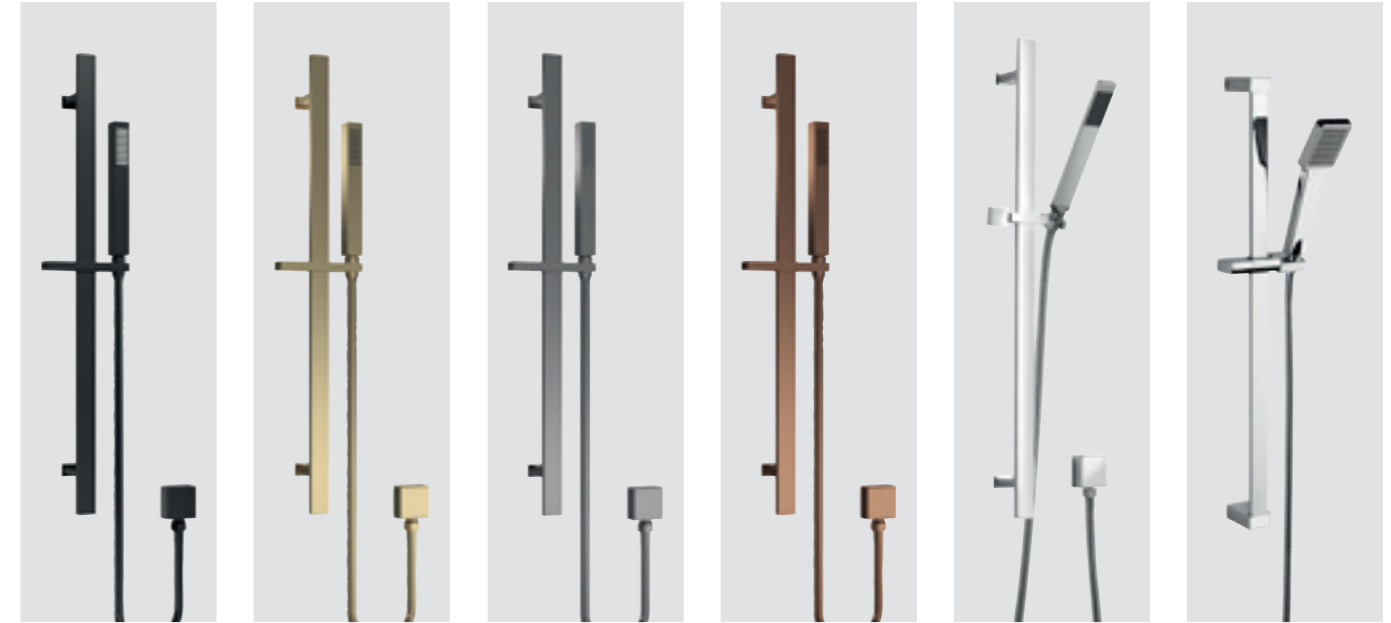

square

Slide Rail Kit
Matt Black.
Brass. Outlet Elbow
included. H685mm
A4167 **£406.00** LP

Slide Rail Kit
Brushed Brass.
Brass. Outlet Elbow
included. H685mm
A8167 **£406.00** LP

Slide Rail Kit
Brushed Pewter.
Brass. Outlet Elbow
included. H685mm
A7167 **£406.00** LP

Slide Rail Kit
Brushed Bronze.
Brass. Outlet Elbow
included. H685mm
A15167 **£406.00** LP

Rectangular Slide
Rail Kit
Brass. Outlet Elbow
included. H685mm
A3167 **£247.00** LP1

Rectangular Slide
Rail Kit
Brass/ABS. Outlet Elbow
not included. H700mm
STY059 **£108.00** LP1