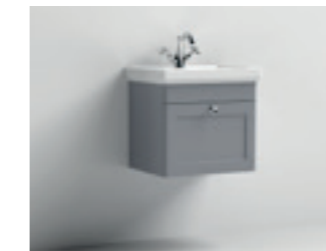

classique units with fireclay basins

500mm W/H Unit
H431 x W500 x D390mm / 1 Drawer

Colour	1TH Fireclay Basin	3TH Fireclay Basin
● White	CLC191A £541.00	CLC191B £541.00
● Grey	CLC291A £551.00	CLC291B £551.00
● Soft Black	CLC1491A £551.00	CLC1491B £551.00
● Green	CLC891A £551.00	CLC891B £551.00