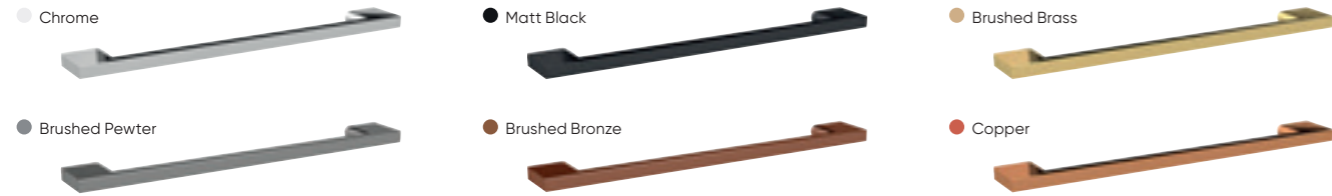

all handles £15.00 each

Finishes

D-Handle	Centres			Finger Pull Handle	Centres		
- Chrome - Matt Black - Brushed Brass - Brushed Pewter - Brushed Bronze - Copper	160mm	192mm	256mm	150mm	300mm	500mm	
	H026	H016	H036	H124	H125	H126	
	H028	H018	-	H224	H225	H226	
	H027	H017	-	H324	H325	H326	
	-	H716	-	H724	H725	H726	
	-	H1516	-	H1524	H1525	H1526	
	H029	H019	-