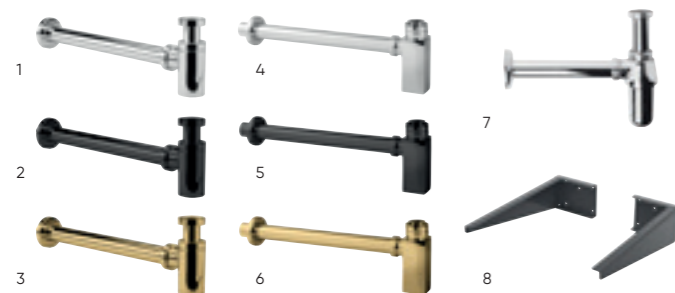

bottle traps

	Code	Price
1	EK302	£112.00
2	EK402	£129.00
3	EK802	£142.00
4	EK306	£135.00
5	EK406	£152.00
6	EK806	£169.00
7	EA370	£75.00
8	154048SB	£30.00