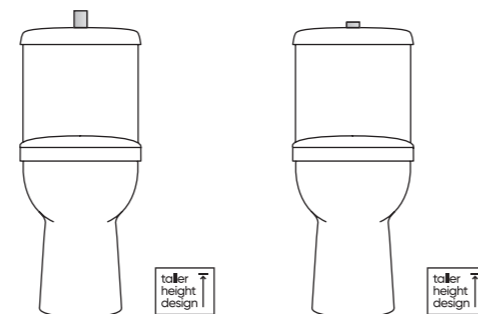

doc m pan & cistern only

Single Flush Comfort Height Pan & Cistern
Seat included
H860 x W380 x D650mm
DOCMP100 £338.00

Dual Flush Comfort Height Pan & Cistern
Seat included
H860 x W380 x D650mm
NCS500 £448.00