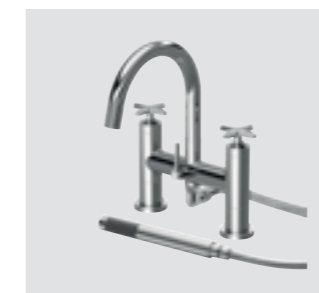

Bath Shower Mixer
With Swivel Spout & Kit
CLX354 **£378.00** LP2