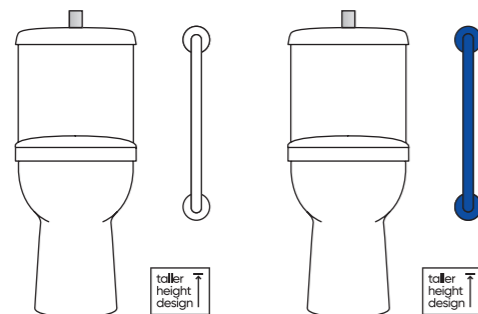

doc m packs

1. Doc M Packs include:
2. Comfort Height Single Flush Doc M Pan with Toilet Seat
   - Doc M Cistern
   - Wall Mounted Basin & Spray Mixer Tap
   - 5 Grab Rails (5th Grab Rail to be fitted to back of door)
   - 1 Drop-down Rail

Doc M Pack White
With White Handles
DOCMP001 £920.00

Doc M Pack Blue
With Blue Handles
DOCMP002 £920.00