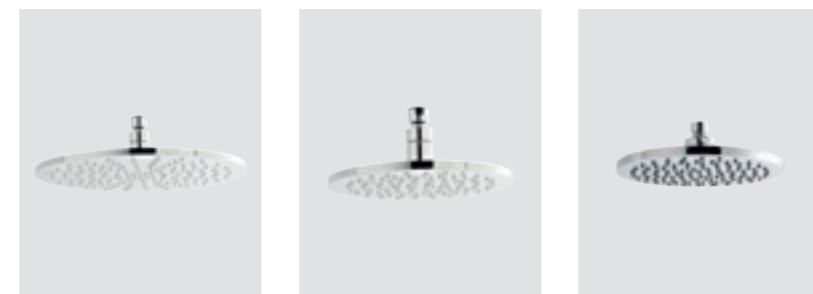

Round LED Fixed Head
Chrome. 300 x 300mm
STY071 **£501.00** MP

Round LED Fixed Head
Chrome. 200 x 200mm
STY069 **£370.00** MP

Round ABS Fixed Head
Chrome. 200 x 200mm
HEAD49 **£70.00** LP2