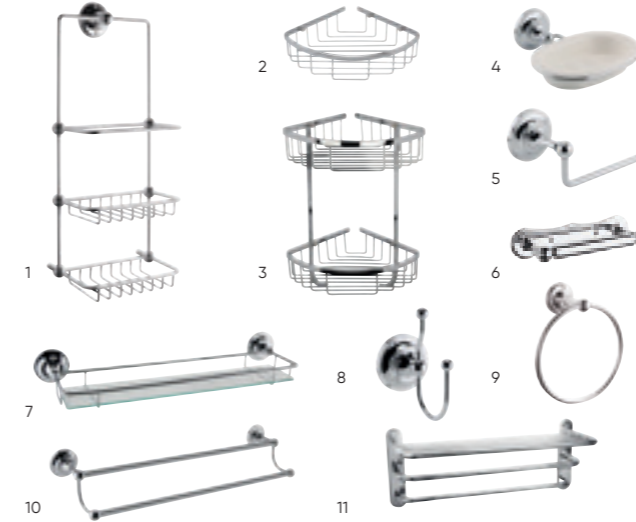

storage & traditional baths

storage

Code	Price
1 Shower Tidy	LH316 £177.00
2 Deep Corner Basket	LL306 £63.00
3 Large 2 Tier Corner Basket	LL308 £120.00
4 Soap Dish	LH303 £71.00
5 Toilet Roll Holder	LH317 £50.00
6 Toilet Roll Holder	LH301 £75.00
7 Gallery Glass Shelf	LH305 £106.00
8 Double Robe Hook	LH311 £38.00
9 Towel Ring	LH302 £50.00
10 Double Towel Rail	LH307 £187.00
11 3 Tier Towel Rack. 260 x 612 x 247mm	LA380 £215.00

drawer organisers

Code	Price
1 L-Shaped Drawer Organiser Insert. 8mm Bamboo L274 x W150 x D50mm	DDL300 £21.00
2 Straight Drawer Organiser Insert. 8mm Bamboo L274 x W75 x D50mm	DDS300 £16.00

shower rings

Code	Price
1 Shower Ring. 642 x 374 x 1036mm	LDA009 £452.00
2 Shower Ring. 683 x 374 x 1092mm	LDA010 £498.00
3 Round Shower Ring. Curtain not supplied. 800mm ø	LA386 £527.00