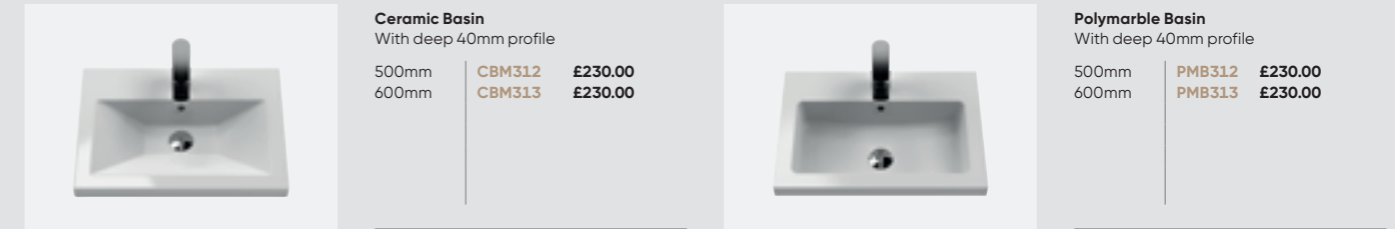

arno compact basins

Ceramic Basin
With deep 40mm profile

500mm	CBM312	£230.00
600mm	CBM313	£230.00

Polymarble Basin
With deep 40mm profile

500mm	PMB312	£230.00
600mm	PMB313	£230.00