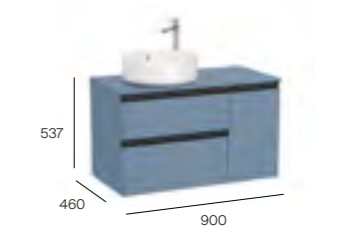

900mm LH base unit and countertop with two soft-close drawers and one door

A857397...	Base unit 2 drawers 600 x 460mm	£483.14
A857397548	Base unit 2 drawers Matt Blue	£676.40
A857417...	Base unit 1 door 300 x 460mm	£341.48
A857417548	Base unit 1 door Matt Blue	£478.07
A857421...	RH Countertop 900 x 460mm	£370.99
A857421548	RH Countertop - Matt Blue 900 x 460mm	£519.38
Required:	ZWHB100001 UK space saving waste	£40.06