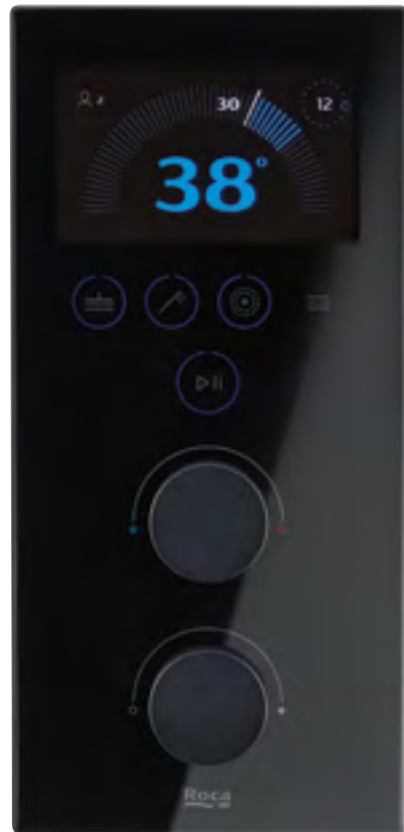

Self-cleaning

The Smart Shower has a cleaning program that activates all water outlets, releasing an intermittent high-pressure flow of water to remove lime and impurities, which build up in pipes and jets.