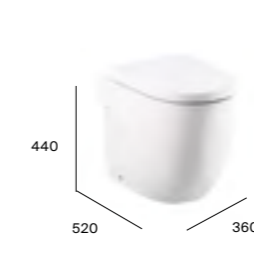

A34724C00U WC pan £692.91
Z8012AE001 Slim soft-close seat £218.27
A8012AC00B Soft-close seat £218.27
A8012A000B Standard seat £161.60