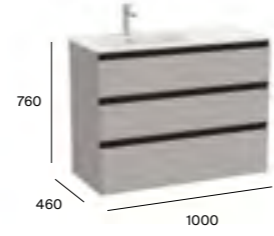

1000mm LH basin and base unit with three soft-close drawers*

A857409...	Base unit	£718.84
A857409548	Base unit - Matt Blue	£1,006.37
A3279A3000	Slim LH basin 1000 x 460mm 1TH	£373.08
A3270MB000	Standard LH basin 1000 x 460mm 1TH	£447.95