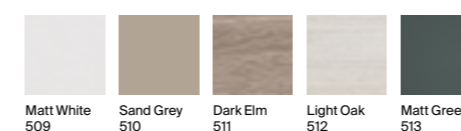

Dimensions are in mm.
Please note: On countertop basin needs to be ordered separately

Substitute ... in the reference with the code for the chosen finish:

Furniture finishes

Basin finishes

Accessories

Dimensions are in mm.
Please note: On countertop basin needs to be ordered separately