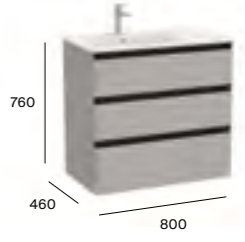

800mm LH basin and base unit with three soft-close drawers*

A857407...	Base unit	£659.03
A857407548	Base unit - Matt Blue	£922.64
A3279A6000	Slim LH basin 800 x 460mm 1TH	£310.93