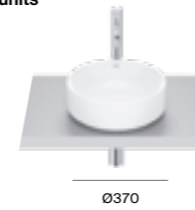

A817670...	Tray	£24.23
A817671...	Container	£14.61
A817672...	Countertop tumbler	£14.61
A817673...	Countertop soap dispenser	£35.63

Please note: If the accessory tray is used on the basin countertop ledge, it is recommended to be used with 460mm width basins

Recommended on countertop basins for base units