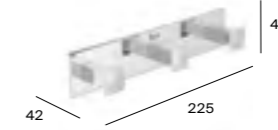

Triple robe hook

A817603C00 Chrome
A817603C40 Matt Black

£76.94
£103.88