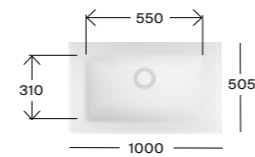

1000 x 505mm Square basin with 125mm skirt and waste cover

AW1153E81F4AH001	Basin - ITH	£1,702.23

Substitute ... in the reference with the code for the chosen basin finish: