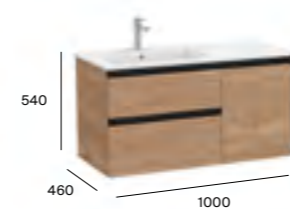

1000mm LH basin and base unit with two soft-close drawers and one door*

A857831...	Base unit	£880.49
A857831548	Base unit - Matt Blue	£1,232.68
A3279A3000	Slim LH basin 1000 x 460mm 1TH	£373.08
A3279A0000	Standard LH basin 1000 x 460mm 1TH	£447.95