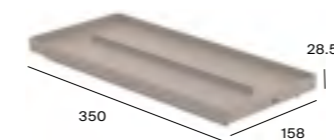

Tura ^N

A818024N10 Large felt box with cork lid £312.00
A818025N10 Small felt box with cork lid £264.00

Ona

Tray

A817670...

£24.23

A817671...

£14.61

A817672...

£14.61

A817673...

£35.63

Please note: If the accessory tray is used on the basin countertop ledge, it is recommended to be used with 460mm width basins

Colour finishes

Substitute... in the reference with the code for the chosen accessory finish: