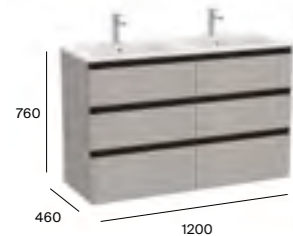

1200mm double basin and base unit with six soft-close drawers*

A857404...	Base unit 600 x 460mm (2 required)	£603.20
A857404548	Base unit - Matt Blue	£844.47
A3279A0000	Slim double basin 1200 x 460mm	£559.66