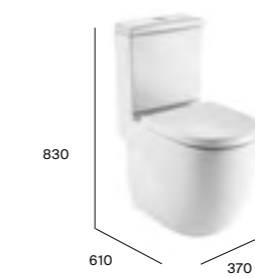

Comfort height close-coupled WC

A34224C00U	WC pan	£636.87
A34124D000	Cistern	£495.73
Z8012A3001	Slim soft-close seat	£218.27
A8012AC00B	Soft-close seat	£218.27
A8012AB00B	Standard seat	£161.60