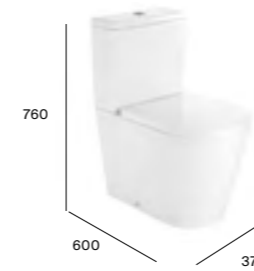

○ Pre-punched taphole (ø 30 mm). ● Taphole (ø 35 mm).

Finishes

Substitute ... in the reference with the code for the chosen finish:

Inspira

Round compact close-coupled WC

White finish			
A342529000	Rimless pan	£678.04	
A341520000	Cistern	£498.85	
A80152C00B	Seat and cover	£289.98	
Colour finish			
A342529..0	Rimless pan	£881.45	
A341520..0	Cistern	£648.51	
A80152C..B	Seat and cover	£376.97	