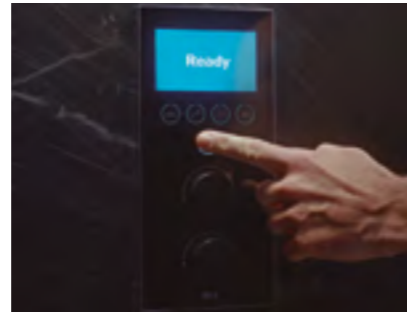

Intuitive use

Its capacitive technology and the ergonomic design of its rotating controls make the Smart Shower very user-friendly. Moreover, as its buttons light up when touched, its use is very intuitive, even for children or the elderly.