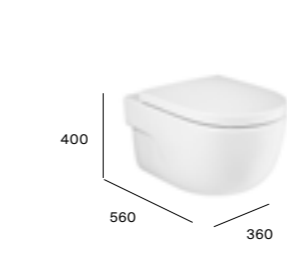

Rimless wall-hung WC*

A34624L000	Rimless WC pan	£723.23
A8012AC00B	Soft-close seat	£218.27
A8012AB00B	Standard seat	£161.60