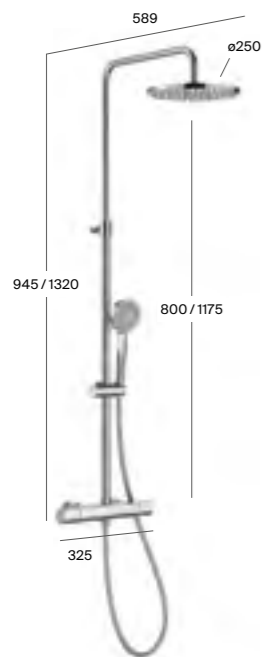

Wall-mounted thermostatic shower column with round shower head

A5A9A2EC00 Thermostatic shower column with round head
ZD50010022 Easy fix kit

£1,249.20
£54.79