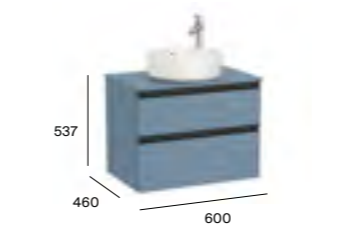

800mm base unit and countertop with two soft-close drawers

A857399...	Base unit 2 drawers 800 x 460mm	£539.01
A857399548	Base unit 2 drawers Matt Blue	£754.61
A857419...	Countertop 800 x 460mm	£339.93
A857419548	Countertop - Matt Blue 800 x 460mm	£444.83
Required:	ZWHB100001 UK space saving waste	£40.06