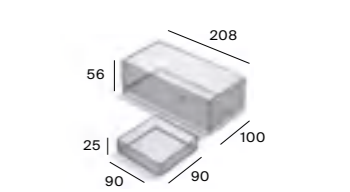

Organiser boxes

A816820409	208 x 100mm	£61.40
A816819409	90 x 90mm	£21.68

Substitute ... in the reference with the code for the chosen finish: