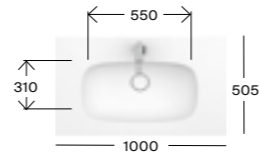

- AW11628A145AD001 Basin, ITH £1,446.48
- AW11628A145AH001 Basin with towel slot, ITH £1,446.48

1000 x 505mm Soft basin with 125mm skirt and waste cover