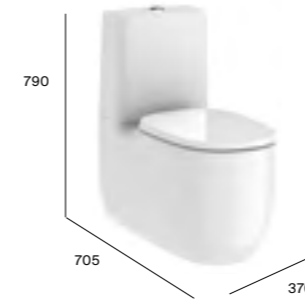

Dimensions in mm

Finoceramic®

Beyond

Close-coupled WC

White finish		
A3420B9000	Rimless pan	£993.82
A3410BC000	Cistern	£633.17
A801B8200B	Seat and cover	£337.36
Colour finish		
A3420B9..0	Rimless pan	£1,073.34
A3410BC..0	Cistern	£798.38
A801B82..B	Seat and cover	£425.16

Back-to-wall WC*

White finish		
A3470B7000	Rimless pan	£865.32
A801B8200B	Seat and cover	£337.36
Colour finish		
A3470B7..0	Rimless pan	£935.86
A801B82..B	Seat and cover	£425.16

Wall-hung WC*

White finish			
A3460B7000	Rimless pan	£1,114.35	
A801B8200B	Seat and cover	£337.36	
Colour finish			
A3460B7..0	Rimless pan	£1,642.54	
A801B82..B	Seat and cover	£425.16	