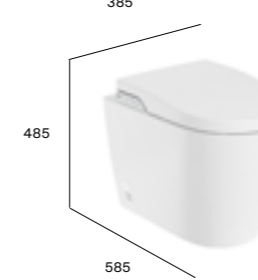

In-Wash® Inspira back-to-wall WC

A80306300R Rimless WC pan £3,533.81

Recommended Installation systems:
A8901212A0 Basic Tank L £228.97
A8901212A1 Basic Tank LH £228.97
A8900802A0 Basic Tank Compact £161.18