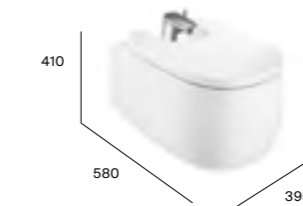

Wall-hung bidet*