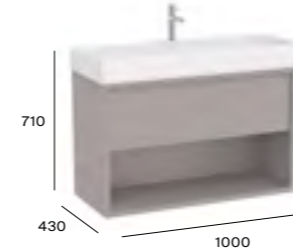

1000mm basin and base unit with 1 soft-close drawer and open bottom shelf

A857890...	1000mm base unit	£1,110.00
Basins		
A327698000	1000 x 430mm - 1TH White	£749.95
A327698..0	1000 x 430mm - 1TH Matt White / Supraglaze®	£899.94