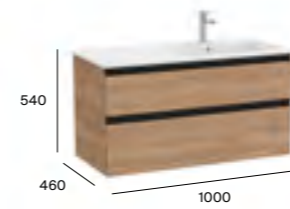

1000mm RH basin and base unit with two soft-close drawers*

A857402...	Base unit	£598.79
A857402548	Base unit - Matt Blue	£838.32
A3279A3000	Slim RH basin 1000 x 460mm 1TH	£373.08
A3279A0000	Standard RH basin 1000 x 460mm 1TH	£447.95