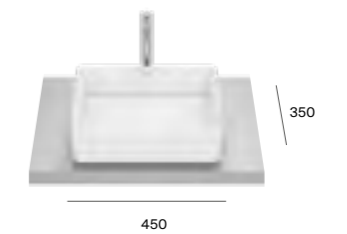

On countertop basin

Basin 450 x 350mm 0TH: A327691000 White £528.00 A327691.0 Matt White/Supraglaze® £633.60