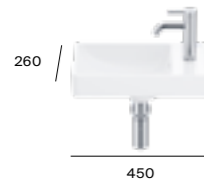

Ona Compact FINECERAMIC®

A327681000	White	£180.14
A327681...	Matt White / Matt Black	£216.17
A327681S00	Supraglaze®	£217.27