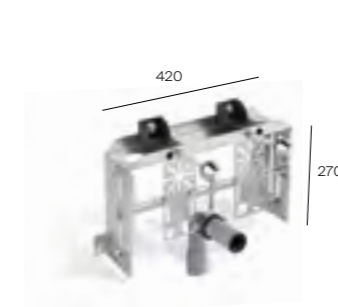

Basic bidet