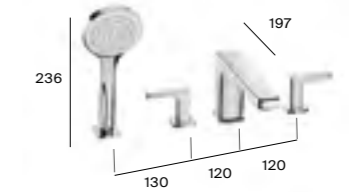

Deck mounted 4 hole bath-shower mixer with shower handset and bath filler

A5A0901C00 £644.30