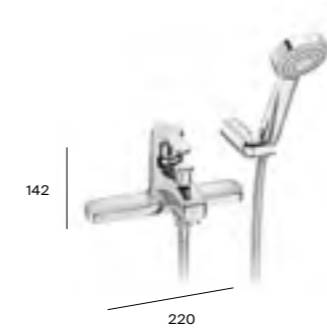

Deck-mounted bath-shower mixer with handset, hose and bracket

A5A1809C00 £338.45