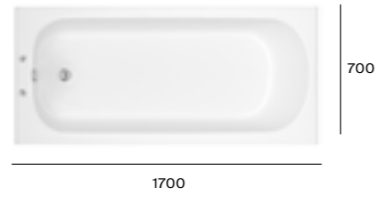

Dimensions in mm.

Acrylic baths

Ebro ^N

A248708000	Bath - 2TH 1700 x 700mm	£332.40
A248709000	Bath - OTH 1700 x 700mm	£332.40
A248723000	Legset	£25.20

Oslo

Z247997911	Bath - OTH 1700 x 700mm	£362.24
Z247998511	Bath - 2TH 1700 x 700mm	£362.24