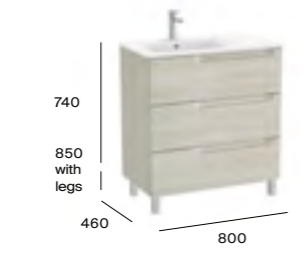

800mm LH basin and base unit with three soft-close drawers