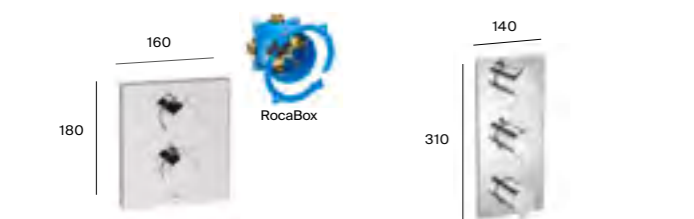

Built-in thermostatic mixers

Chrome	A5A0C3AC00	2 outlets	£815.58
	A5A2C3AC00	1 outlet	£761.22
Everlux colours	A5A0C3A..0	2 outlets	£1,062.17
	A5A2C3A..0	1 outlet	£1,011.57
Required:	A525869403	RocaBox shower valve housing unit	£151.57

Finishes
Substitute .. in the reference with the code for the chosen brassware finish:

Dimensions in mm.