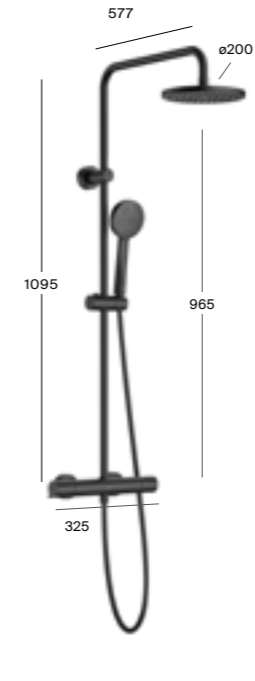

Wall-mounted thermostatic shower column

A5A9F18NB0 Matt Black £1,008.09
Optional fixings:
ZD50010022 Easy fix kit £54.79