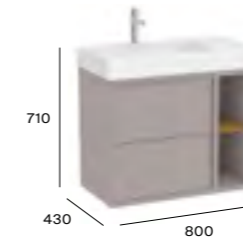

A857881...	800mm base unit	£1,453.50
Basins		
A327696000	800 x 430mm - 1TH White	£520.80
A327696.0	800 x 430mm - 1TH Matt White / Supraglaze®	£624.96
Optional		
A818025N10	Small felt box with cork lid 335 x 165mm	£264.00

800mm LH basin and base unit with 2 soft-close drawers and side shelves