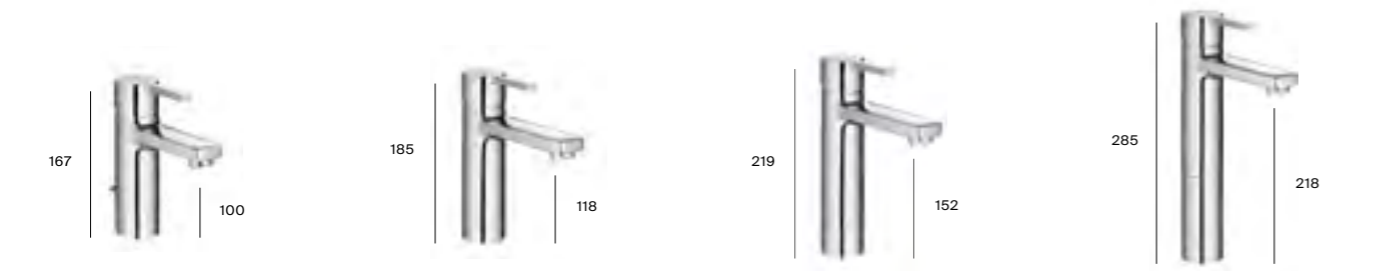

Basin mixer   Smooth body medium height basin mixer*   Medium plus height basin mixer   Extended basin mixer

❄️ Chrome A5A3296C0R Smooth body* £300.14 ZD50010005 Press down waste £27.21 A5A3096C0R Mixer with pop-up waste £336.52 Everlux Colours A5A3A96..0 Smooth body* £387.78 A5054015.. Press down waste £64.86	❄️ A5A3996C0R £474.09 Recommended waste: ZD50010005 Press down waste £27.21	❄️ A5A3D96C0R Smooth body* £529.65 Recommended waste: ZD50010005 Press down waste £27.21	❄️ Chrome A5A3796C0R Smooth body* £517.49 Everlux Colours A5A3B96..0 Smooth body* £674.39 A5054015.. Press down waste £64.86

Dimensions in mm.
*Please note: Smooth body basin mixers do not come with a waste.

Wall-mounted basin mixer

Chrome	A5A3596C00 Basin mixer	£520.95
	A525869403 RocaBox for wall-mounted basin mixer	£151.57
Everlux Colours	A5A3596..0 Basin mixer	£674.39
	A5252206..0 RocaBox for wall-mounted basin mixers	£163.14
Recommended:	A5054015.. Press down waste	£64.86

Bidet mixer

Chrome	A5A6096C00 Pop-up waste mixer	£318.31
Everlux Colours	A5A6A96..0 Smooth body*	£413.04
Recommended:	A5054015.. Press down waste	£64.86

Wall-mounted bath-shower mixer excluding kit

Chrome	A5A0296C00	£409.29
Optional:	ZD50010009 Deck-mounted pillars	£94.97
Everlux Colours	A5A0296..0	£633.76

Wall-mounted shower mixer excluding kit

Chrome	A5A2196C00	£363.81
Everlux Colours	A5A2196..0	£472.08

Built-in mixer with 2 outlets

Chrome	A5A0B96C00	£332.24
Required:	A525869403 RocaBox shower valve housing unit	£151.57
Everlux Colours	A5A0B96..0	£438.34
Required:	A525869403 RocaBox shower valve housing unit	£151.57

Built-in mixer with 1 outlet

Chrome	A5A2B96C00	£294.27
Required:	A525869403 RocaBox shower valve housing unit	£151.57
Everlux Colours	A5A2B96..0	£387.78
Required:	A525869403 RocaBox shower valve housing unit	£151.57

Finishes

Substitute .. in the reference with the code for the chosen brassware finish:

❄️ 5 l/min. ❄️ Cold Start. Dimensions in mm
See pages 226 - 229 for compatible bath and showering accessories

Cold start

One million cycles

Evershine

Everlux