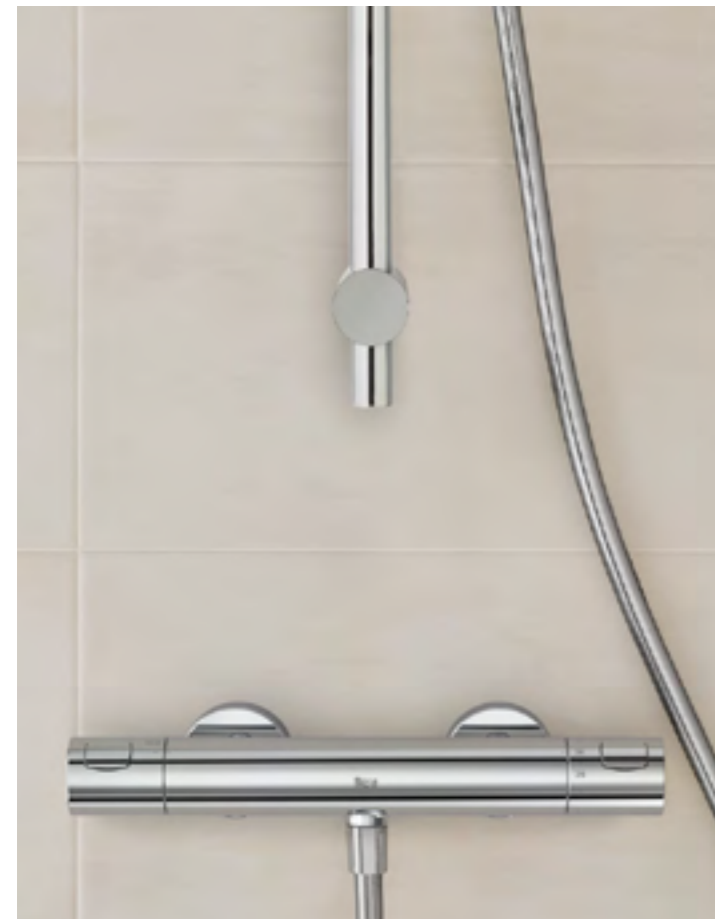

Form Follows Function

Contemporary shower columns, characterised by clean lines and unassuming style, align perfectly with the minimalist aesthetic. These sleek, unadorned fixtures express a clutter-free bathroom environment where everything has its place and purpose. Considered a classic in modern bathroom decor, **Roca's Victoria-T** shower column allows you to choose the familiar round shape, particularly suited to spacious wet rooms. Its svelte-like, ergonomic silhouette is adjustable and ideal for family use, while the cylindrical mixer design adapts to even the most compact shower units.

Victoria-T
thermostatic mixer,
p. 219