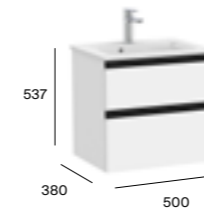

500mm basin and base unit with two soft-close drawers*

A851494... Basin and base unit pack £648.30
A851494548 Basin and base unit pack Matt Blue £907.62