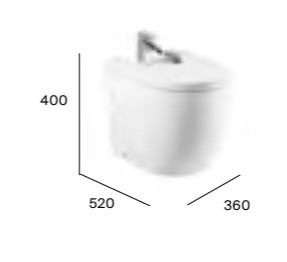

Compact floorstanding bidet*

A357247000	Bidet, 1TH	£438.12
A8062AC00B	Soft-close cover	£208.60
A8062AB00B	Standard cover	£161.60