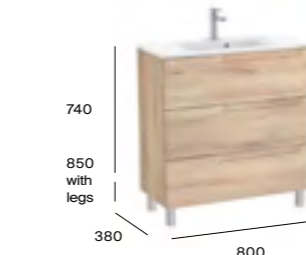

800mm compact basin and base unit with three soft-close drawers