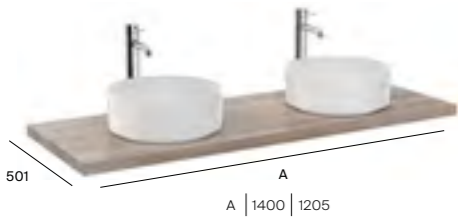

Savana countertop

A857322... 1400 x 501mm £700.02
A857321... 1205 x 501mm £658.47

Optional:
A817029001 Tempo towel rail 450mm £148.58
A817039001 Tempo towel rail 300mm £132.05