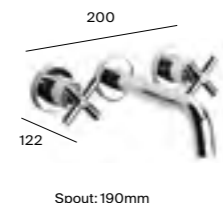

Wall-mounted basin mixer

A5A4743C00

£431.60