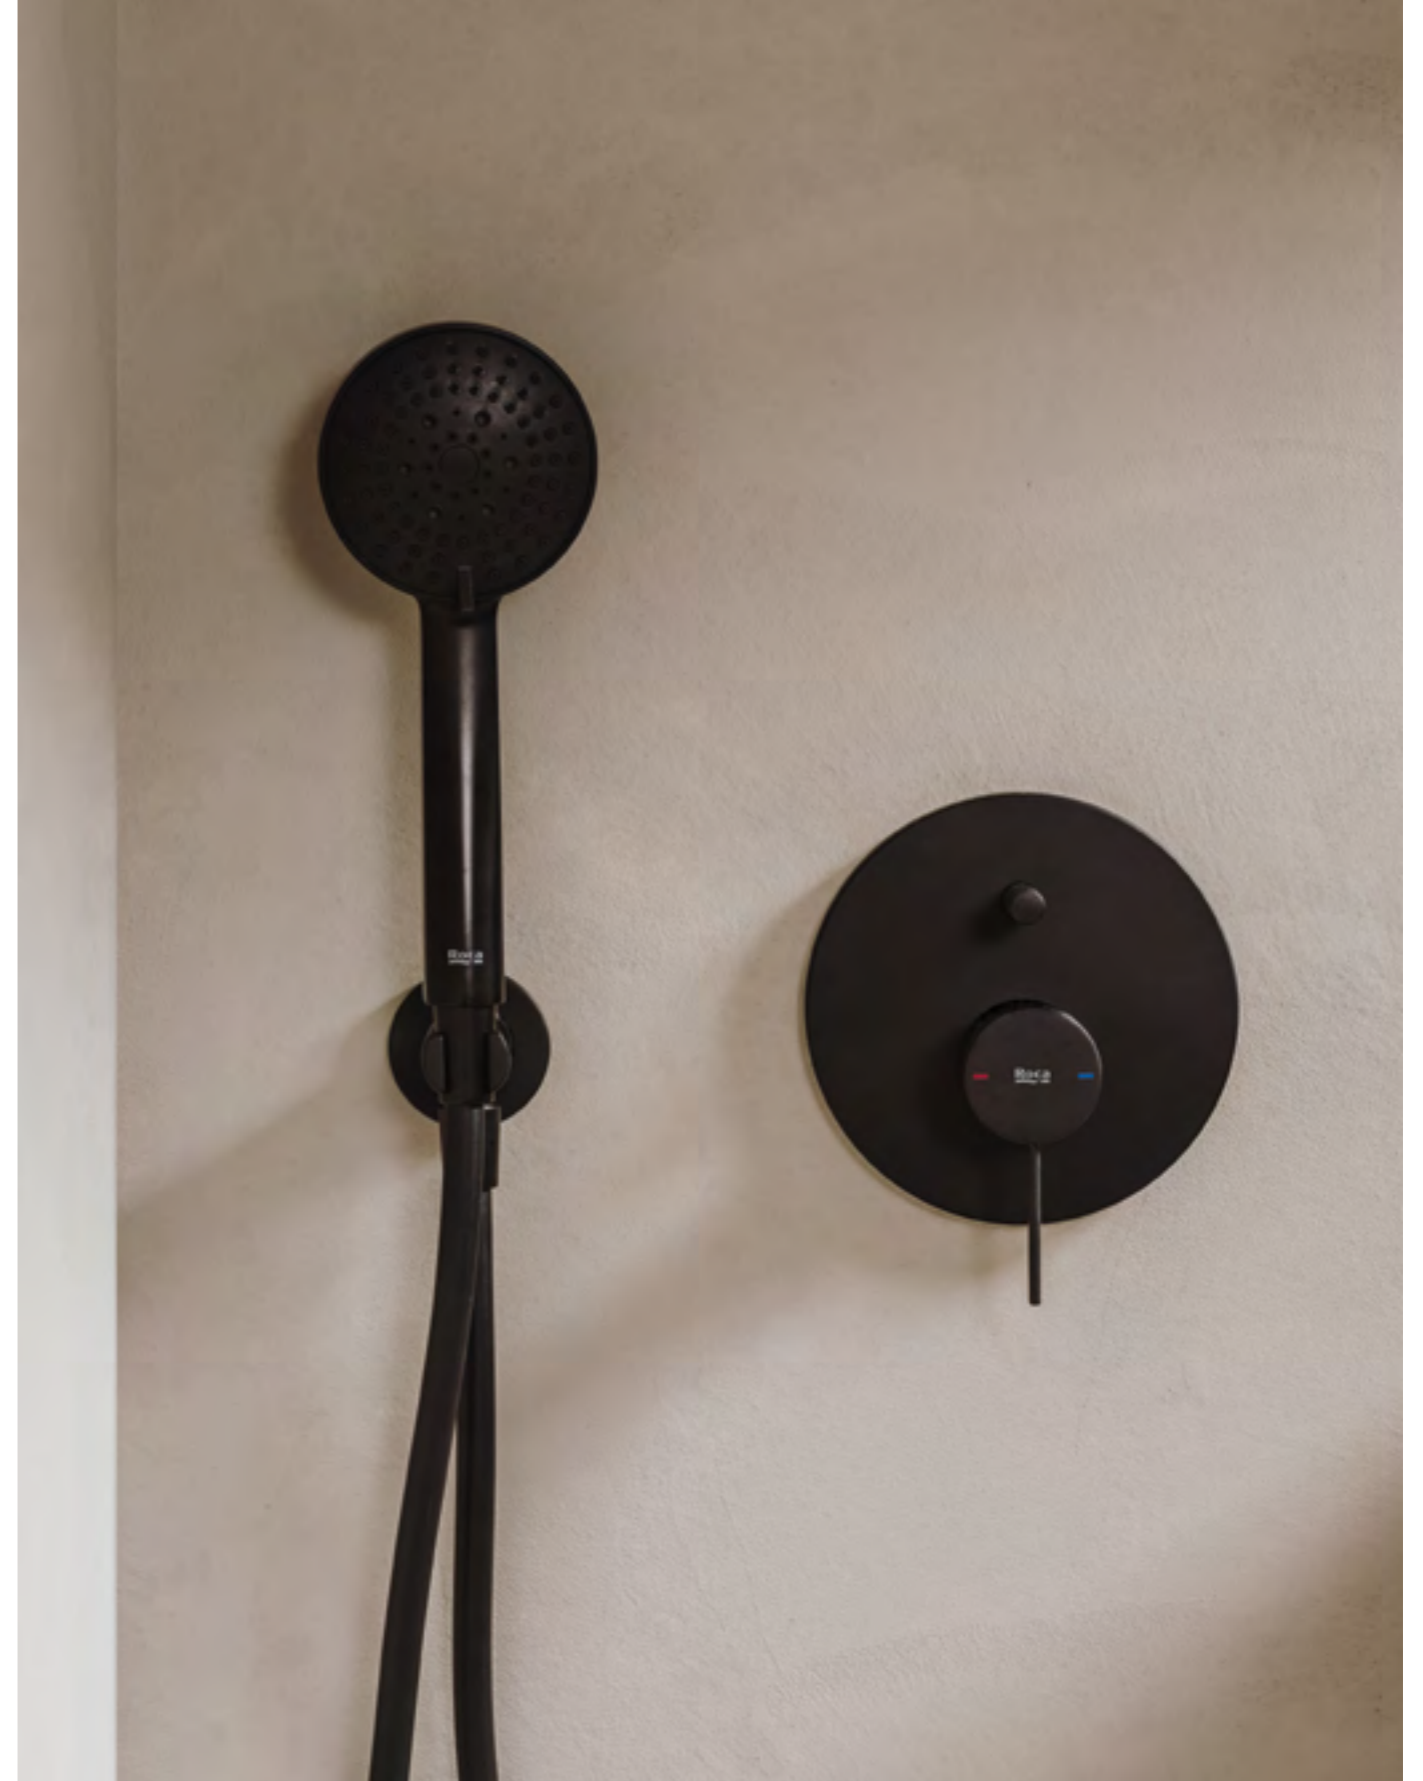

Loft

Natura

1 Function
Round handset

A505319400 Chrome

£66.83

ø80
1 function
Round shower handset

AG0082700R Chrome

£31.61