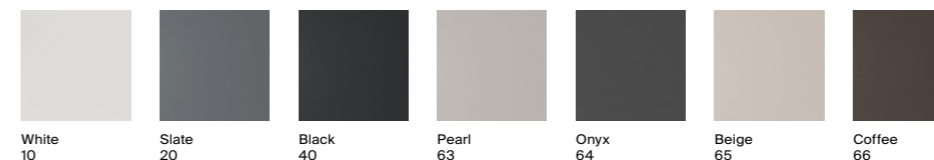

Colour finishes (shower trays and Mosaic and Brick grids)

Substitute... in the reference with the code for the chosen finish: