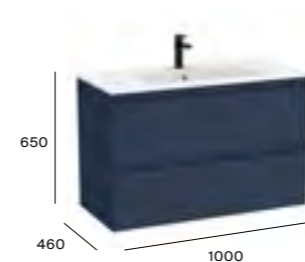

Space-saving trap

Soft close

Hidden drawer

More information:

Tenue ^N

^N New Product

1000mm Stonex® basin and base unit with two drawers

A857809... Base unit £827.90
A2W8028100 Basin 1TH £452.30