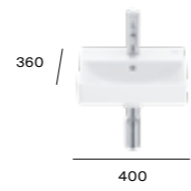

Ona Compact FINECERAMIC®

A32768D000	White	£171.97
A32768D...	Matt White / Matt Black	£206.37
A32768DS00	Supraglaze®	£209.10