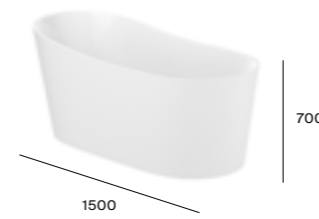

A248499000 White £2,998.66
A248499.0 Coloured Exterior £3,598.40

Maui Square freestanding bath