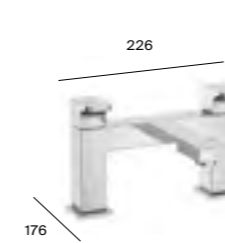

L90C

Deck-mounted bath filler

Deck-mounted bath-shower mixer with shower handset, hose and bracket

Compact basin mixer

Compact medium height basin mixer

A5A1C01C00 £624.82