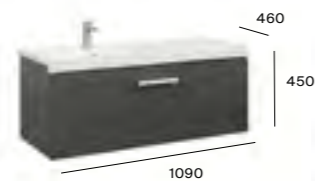

1100mm basin and base unit with one drawer

A856878...	Base unit	£1,147.12
	1090 x 460mm	
Compatible basins:		
A327542000	1100 x 460mm LH basin 1TH	£466.99
A327541000	1100 x 460mm RH basin 1TH	£466.99
ZS28LIS000	Required Adaptor*	£6.95