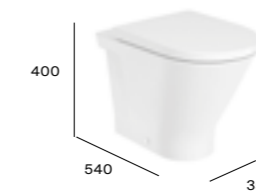

A347ON7000 WC pan £401.28
A801D12001 Supralit® soft-close seat £105.82
A801D10001 Supralit® seat £137.13

Rimless wall-hung WC*