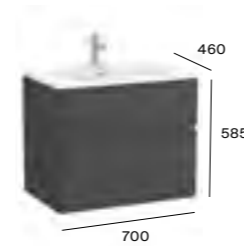

A857922... Base unit £538.99
A3279A4000 Basin 1TH £310.92

Soft close

Optional side towel rail

More information:

Dimensions are in mm.

^N New Product

700mm basin and base unit with two drawers*

A857921... Base unit £511.08
A3279A7000 Basin 1TH £290.21