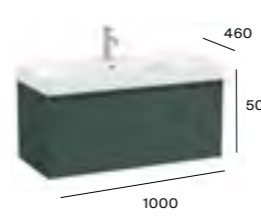

A857612...	Base unit 550 x 460mm	£703.18
Basin 550 x 460mm ITH:		
A327685004	Gloss White	£265.23
A327685...	Matt White/Black	£318.29
A327685S00	Supraglaze	£302.36

1000mm basin and base unit with one soft-close drawer*