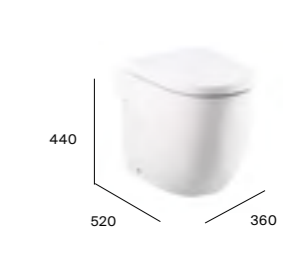

Comfort height back-to-wall WC*

A34724C00U	WC pan	£692.91
Z8012AE001	Slim soft-close seat	£218.27
A8012AC00B	Soft-close seat	£218.27
A8012AB00B	Standard seat	£161.60