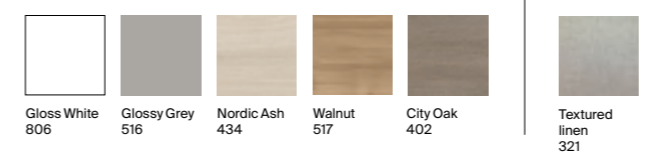

Top unit

A857703... With 1 soft-close reversible door and 2 internal wooden shelves £396.32

More information:

Substitute ... in the reference with the code for the chosen furniture finish:

Dimensions are in mm.