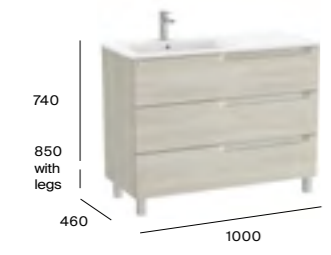

1000mm LH basin and base unit with three soft-close drawers