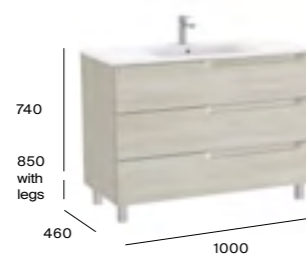

1000mm basin and base unit with three soft-close drawers