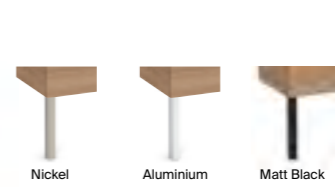

A816826339	Aluminium (2 in pack)	£42.71
A816826458	Nickel (2 in pack)	£42.71
A816826485	Matt Black (2 in pack)	£42.71

Optional furniture legs (reversible) 769mm for 2 drawer furniture

A816830485	Height 769mm Matt Black finish frame leg (1 supplied)	£215.75
A816831485	Height 769mm Matt Black finish frame leg with towel rail (1 supplied)	£246.56