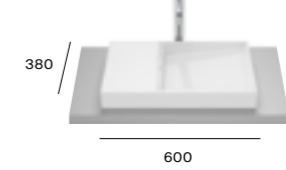

A32727400B Gloss White TTH £320.58
A32727462B Matt White TTH £416.75
A32727408B Matt Black TTH £416.75

Horizon Dash