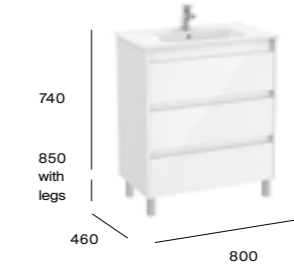

A857701... Base unit with legs £552.75
A32799B000 Basin - 1TH £373.08
Required: ZWHB100001 UK space saving waste £40.06

800mm basin and base unit with three soft-close drawers