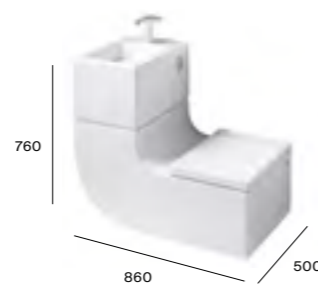

WC and Washbasin

A893020001 Basin and WC £5,563.48

More information:

Dimensions are in mm.

Product Band **E**