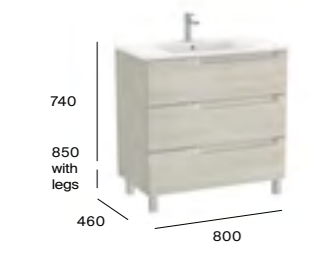

800mm basin and base unit with three soft-close drawers