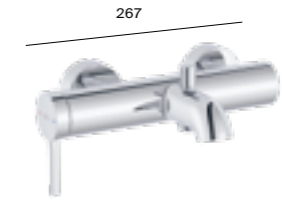

Wall-mounted bath-shower mixer excluding kit

Chrome A5A029EC00	£392.83
Matt Black/Titanium Black/Rose Gold A5A029E..0	£550.02