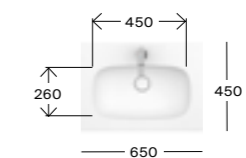

650 x 450mm Soft basin with 125mm skirt and waste cover

AW11628A145AD001	Basin - ITH	£1,446.48
AW11628A145AH001	Basin with towel slot - ITH	£1,446.48