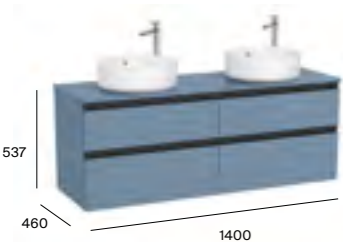

More information:

Dimensions are in mm.
 Please note: The Gap Compact basins feature an offset overflow hole.
 *Required: ZWHB100001 UK space saving waste £40.06

New Product

The Gap On countertop

1400mm base unit and countertop with 4 soft-close drawers