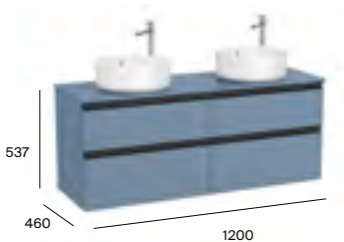

1200mm base unit and countertop with 4 soft-close drawers

A857397...	Base unit 600 x 460mm (2 required)	£483.14
A857397548	Base unit - Matt Blue 600 x 460mm (2 required)	£676.40
A857424...	Countertop 1200 x 460mm	£464.11
A857424548	Countertop - Matt Blue	£649.75
Required:	ZWHB100001 UK space saving waste	£40.06