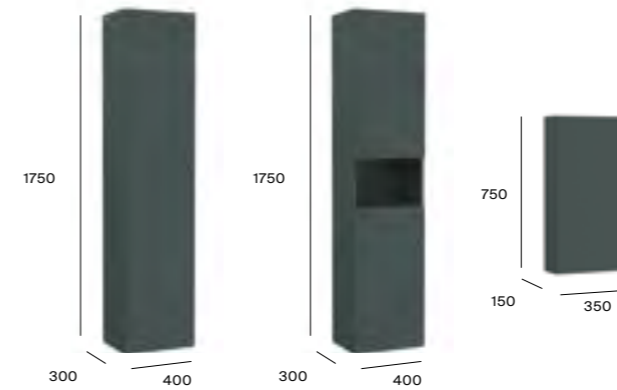

Substitute ... in the reference with the code for the chosen furniture finish:

Dimensions are in mm.

Product Band **A**

Delta

Delta

With 2 soft-close reversible doors and 4 internal wooden shelves

A857635... All finishes £960.37
A857636... All finishes- open shelf £960.37