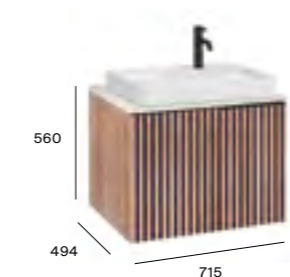

715mm base unit and countertop with one soft-close drawer

A857827557 715mm base unit £1,072.71
Countertop options:
A857829554 White Calacatta £394.56
A857829553 Black Marquina £394.56
Required:
ZWHB100001 UK space saving waste £40.06