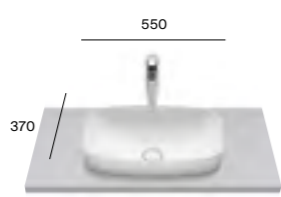

A327504000 550 x 370mm OTH - White £703.14
A327504..0 550 x 370mm OTH - Colour £914.07