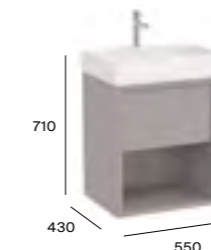

A857879...	600mm base unit	£880.80
Basins		
A327694000	600 x 430mm - 1TH White	£372.00
A327694.0	600 x 430mm - 1TH Matt White / Supraglaze®	£446.40
Optional		
A818025N10	Small felt box with cork lid 335 x 165mm	£264.00

550mm basin and base unit with 1 soft-close drawer and open bottom shelf