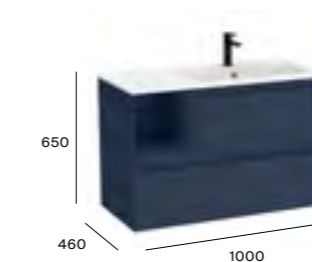

1000mm Stonex® basin and RH base unit with two drawers and open shelf

A857812... Base unit £827.90
A2W8030100 RH basin 1TH £452.30