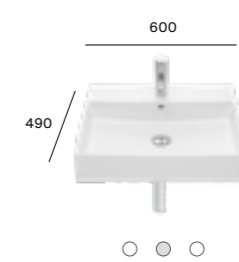

Wall-hung basin

A32752A000 1000 x 490mm 1TH - White £778.20
A32752A..0 1000 x 490mm 1TH - Colour £1,011.65

A32752B000 800 x 490mm 1TH £608.61
A32752B..0 800 x 490mm 1TH £791.18

A32752C000 600 x 490mm 1TH £518.81
A32752C..0 600 x 490mm 1TH £674.46