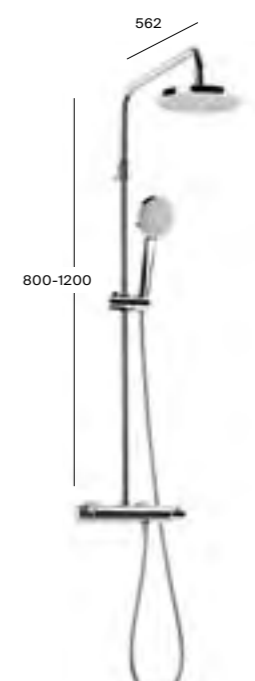

Wall-mounted thermostatic height adjustable shower column

A5A2F18C00 Chrome £1,219.71
Optional fixings:
ZD50010022 Easy fix kit £54.79