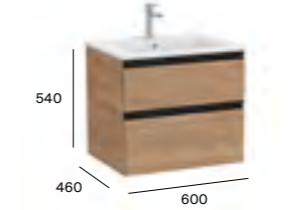

600mm basin and base unit with two soft-close drawers*

A857397...	Base unit	£483.14
A857397548	Base unit - Matt Blue	£676.40
A3279A8000	Slim basin 600 x 460mm 1TH	£269.46