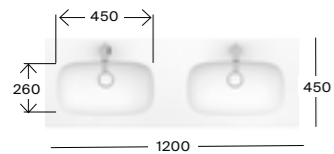

1200 x 450mm Double Soft basin with 125mm skirt and waste cover