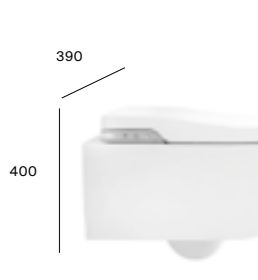

In-Wash® Inspira wall-hung WC

A803060002 Rimless WC pan £3,533.81

Recommended Installation systems:
8900908A0 Duplo WC smart installation system £483.31

Recommended Installation systems:
A822091001 Basic Frame £265.46