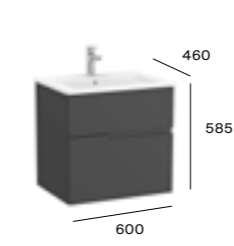

600mm basin and base unit with two drawers*

A857919... Base unit £483.14
A3279A8000 Basin 1TH £269.46