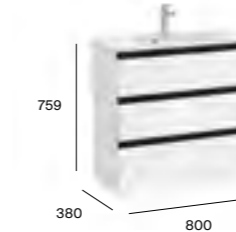

800mm basin and base unit with three soft-close drawers*

A851499... Basin and base unit pack £905.61
A851499548 Basin and base unit pack Matt Blue £1,267.86