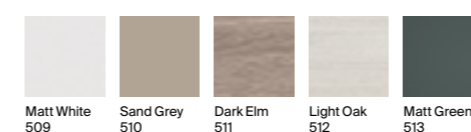

Furniture finishes