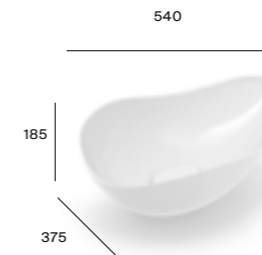

On countertop FINECERAMIC® basin 540 x 375 mm

A327A13000 White 540 x 375mm OTH £520.73
A327A13.0 Colour 540 x 375mm OTH £650.51