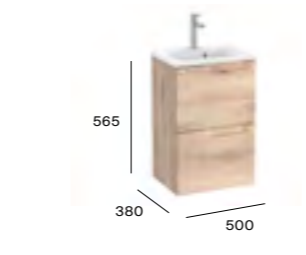

500mm compact basin and base unit with two soft-close drawers