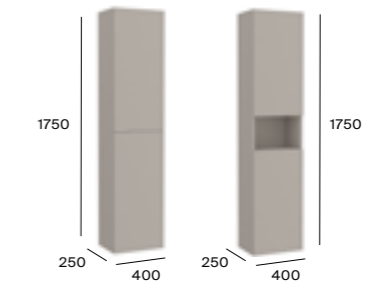

Delta column unit with two soft-close doors

A857635...	Column unit with four internal glass shelves	£960.37
A857636...	Column unit with open shelf and four internal glass shelves	£960.37

A857637...	Top unit with two internal glass shelves	£478.76

A817670...	Tray	£24.23
A817671...	Container	£14.61
A817672...	Countertop tumbler	£14.61
A817673...	Countertop soap dispenser	£35.63

Please note: If the accessory tray is used on the basin countertop ledge, it is recommended to be used with 460mm width basins

Round			
A32768J000	Ø370mm - Gloss White	£502.19	
A32768J080	Ø370mm - Matt Black	£602.63	
A32768JS00	Ø370mm - Supraglaze	£546.74