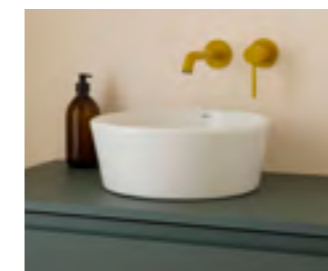

Nu N

Chrome
A5A4A3FC00
Recommended waste:
A505401000 Click clack waste

Titanium Black
A5A4A3FCN0
Recommended waste:
A5054015CN Click clack waste

Chrome
A5A3W3FC00
Recommended waste:
A505401000 Click clack waste

Titanium Black
A5A3W3FCN0
Recommended waste:
A5054015CN Click clack waste

Cobalt Blue/Honey Yellow/Mint Green/Glossy White
A5A3W3F.0
Recommended wastes:
A5054015.. Click clack waste

Chrome
A5A3D3FC00
Recommended waste:
A505401000 Click clack waste

Titanium Black
A5A3D3FCN0
Recommended waste:
A5054015CN Click clack waste

Cobalt Blue/Honey Yellow/Mint Green/Glossy White
A5A3D3F.0
Recommended wastes:
A5054015.. Click clack waste

Chrome
A5A3V3FC00 Chrome £449.00
Recommended waste:
A505401000 Click clack waste £37.18

Titanium Black
A5A3V3FCN0 Titanium Black £583.70
Recommended waste:
A5054015CN Click clack waste £64.86

Cobalt Blue/Honey Yellow/Mint Green/Glossy White
A5A3V3F.0 £538.80
Recommended wastes:
A5054015.. Click clack waste £44.62

Chrome
A5A3E3FC00 Chrome £449.00
Recommended waste:
A505401000 Click clack waste £37.18

Titanium Black
A5A3E3FCN0 Titanium Black £583.70
Recommended waste:
A5054015CN Click clack waste £64.86

Cobalt Blue/Honey Yellow/Mint Green/Glossy White
A5A3E3F.0 £538.80
Recommended wastes:
A5054015.. Click clack waste £44.62

Chrome
A5A353FC00 Chrome £241.04
Built-in body required:
A5E3502C00 £126.55

Titanium Black
A5A353FCN0 Titanium Black £313.35
Built-in body required:
A5E3502CNO £164.52

Cobalt Blue/Honey Yellow/Mint Green/Glossy White
A5A353F.0 £289.25
Built-in body required:
A5E3502.0 £151.86