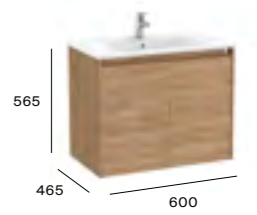

A857693... Base unit £304.54
A32799C000 Basin - 1TH £310.94
Required: ZWHB100001 UK space saving waste £40.06

600mm basin and base unit with two soft-close doors