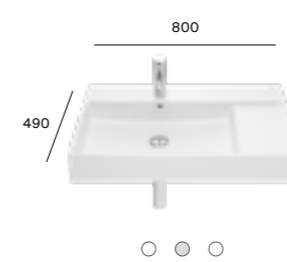

A32752B000 800 x 490mm 1TH £608.61
A32752B..0 800 x 490mm 1TH £791.18