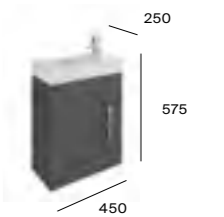

450mm cloakroom basin and wall-hung base unit with one door