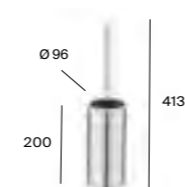

A817038001

£215.85

Dimensions in mm.

Product Band **A**

Tempo - Colours

Robe hook	Wall-mounted tumbler holder	Countertop tumbler holder	Wall-mounted soap dish
A817020... £60.91	A817021... £208.35	A817022... £189.11	A817023... £192.31