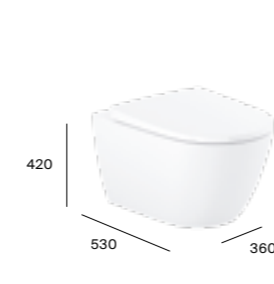

Rimless wall-hung WC*

WC pan			
A346687000	Gloss White	£469.74	
A346687...	Matt White / Matt Black	£579.19	
A346687S00	Supraglaze®	£519.78	
Soft-close seats			
A801E12002	White	£205.18	
A801E12001	White with Supralit®	£101.84	
A801E12...	Matt White / Matt Black with Supralit®	£209.29	
Standard seats			
A801E10002	White	£185.23	
A801E10001	White Supralit®	£145.33	
A801E10...	Matt White / Matt Black with Supralit®	£174.41