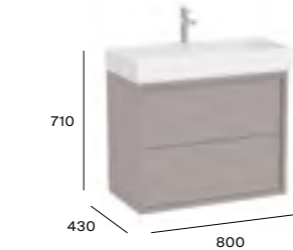

800mm basin and base unit with 2 soft-close drawers

A857887...	800mm base unit	£1,235.48
Basins		
A327695000	800 x 430mm - 1TH White	£520.80
A327695..0	800 x 430mm - 1TH Matt White / Supraglaze®	£624.96