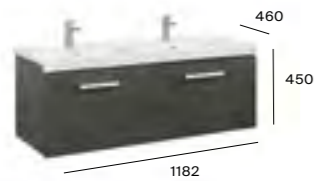

More information:

More information:

Prisma

1200mm double basin and base unit with two drawers

856879...	LH Base unit	£762.49
	590 x 460mm	
856880...	RH Base unit	£762.49
	590 x 460mm	
327540000	1200 x 460mm double basin	£531.81
ZS28LIS000	Required Adaptor*	£6.95