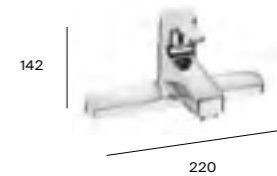

Deck-mounted bath filler

A5A1909C00 £314.76