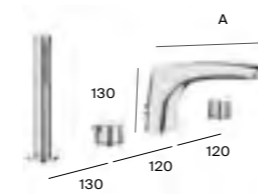

Deck mounted 4 hole bath-shower mixer with shower handset, hose and bath spout