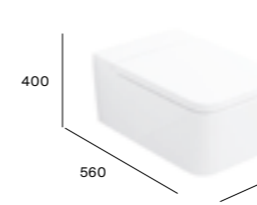

Colour finish
A342526..0 Rimless pan £846.20
A341520..0 Cistern £648.51
A801522..B Seat and cover £376.97

Roca Rimless®

Dual flush

Fineceramic®

Soft close

Quick Release

Square wall-hung WC*

White finish			
A346537000	Rimless pan	£675.38	
A80153200B	Seat and cover	£328.64	
Colour finish			
A346537..0	Rimless pan	£877.98	
A801532..B	Seat and cover	£427.23	