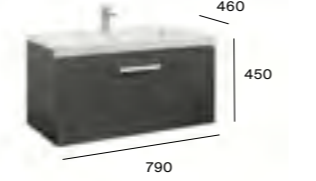

800mm basin and base unit with one drawer

A856876...	Base unit	£940.06
	790 x 460mm	
A327545000	800 x 460mm basin 1TH	£373.19
ZS28LIS000	Required Adaptor*	£6.95

Dimensions are in mm.