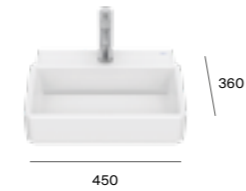

Tura Compact

A327690000	450 x 360mm - ITH	£336.00
A327690..0	450 x 360mm - ITH	
	Matt White/Supraglaze®	£403.20