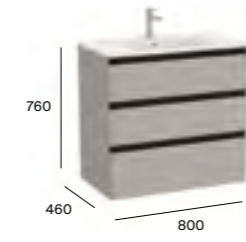

800mm basin and base unit with three soft-close drawers*

A857406...	Base unit	£659.03
A857406548	Base unit - Matt Blue	£922.64
A3279A4000	Slim basin 800 x 460mm 1TH	£310.93
A3270M0000	Standard basin 800 x 460mm 1TH	£383.04