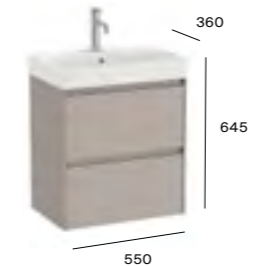

550mm basin and base unit with two soft-close drawers*

A857600...	Base unit 550 x 360mm	£548.87
A327683004	Basin 550 x 360mm ITH: Gloss White	£229.30
A327683...	Matt White/Black	£275.16
A327683S00	Supraglaze	£266.43