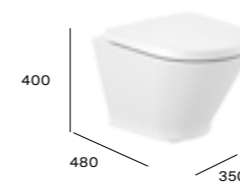

Rimless compact wall-hung WC*

A346ONB000 WC pan £405.43
A801D22001 Supralit® soft-close seat £125.32
A801D20001 Supralit® seat £92.35