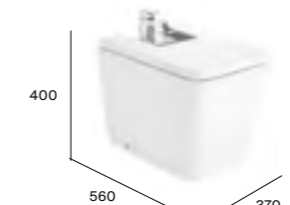

Square floorstanding bidet*

White finish			
A357537000	Bidet, 1TH	£638.52	
A80653200B	Cover	£270.67	
Colour finish			
A357537..0	Bidet, 1TH	£830.10	
A806532..B	Cover	£351.84