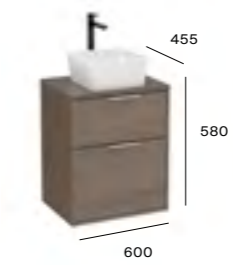

600mm base unit and countertop with two soft-close drawers

A857838...	Base unit	£626.36
A857841...	Countertop	£318.57
Required: ZWHB100001 UK space saving waste £40.06