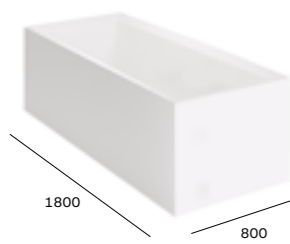

Modo

AB10070832000000 1800x800mm OTH £7,023.97

Dimensions in mm.

Product Band **A**