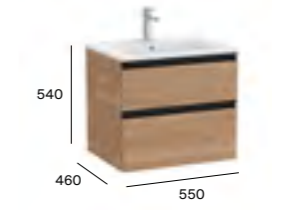

550mm basin and base unit with two soft-close drawers*

A857523...	Base unit	£454.15
A857523548	Base unit - Matt Blue	£635.81
A3279AJ000	Slim basin 550 x 460mm 1TH	£261.37
A3279MV000	Standard basin 550 x 460mm 1TH	£326.77