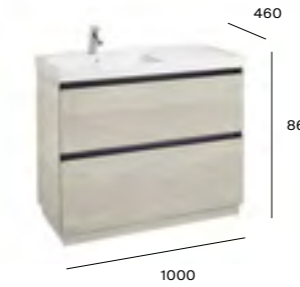

1000mm LH basin and floorstanding furniture with 2 drawers

A857268...	Base unit	£1,250.24
A3270MB004	LH basin ITH	£447.95
A816824339	Optional legs (4) 70mm	£39.52
ZS28LIS000	Required Adaptor*	£6.95