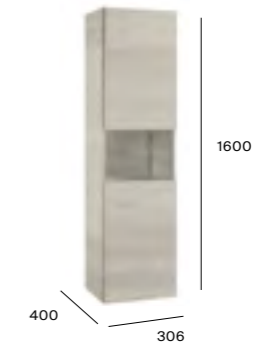

Column unit with 2 soft-close doors and adjustable shelves

A857269...	Reversible column unit	£684.97

Space-saving trap

Soft close

Soft close doors