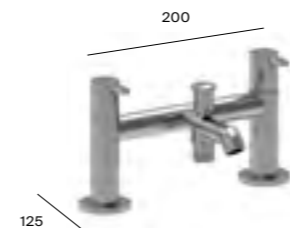

Deck-mounted bath-shower mixer with handset, hose and bracket

Chrome
A5A188ACOR £346.25
Matt Black
A5A188ANOR £440.70