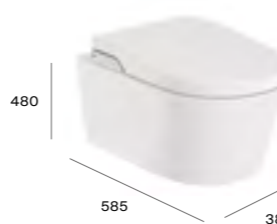

Controlled flush
A button on the side allows users to activate the full flush manually. Alternatively, use two buttons on the base of the remote control for a dual flush that consumes 4.5 litres for a full flush and 3 litres for a partial flush.

In-Wash® In-Tank® wall-hung WC