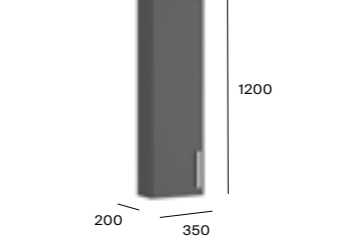

Column unit with reversible door

A856887...	Column unit	£783.12