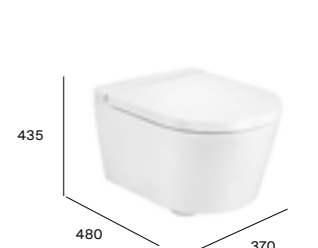

Round compact wall-hung WC*

White finish			
A346528000	Rimless pan	£672.43	
A80152C00B	Seat and cover	£289.98	
Colour finish			
A346528..0	Rimless pan	£874.17	
A80152C..B	Seat and cover	£376.97