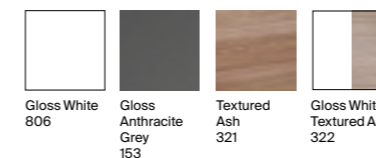

Organiser boxes

A816820409	208 x 100mm	£61.40
A816819409	90 x 90mm	£21.68

Substitute ... in the reference with the code for the chosen finish:

Furniture finishes

Drawer interior

Basin position options

Dimensions are in mm.