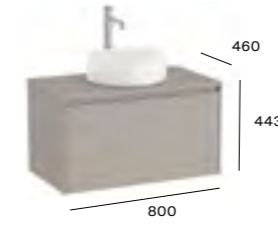

A857610...	Base unit 1000 x 460mm	£688.22
A857634...	Countertop 1000 x 460mm	£551.15
Required: ZWHB100001 UK space saving waste £40.06		

800mm base unit and countertop with one soft-close drawer