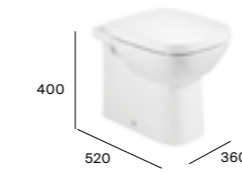

Back-to-wall WC*

A347996000 WC pan
Z8019B200U Soft-close seat
Z801990004 Standard seat

£380.08
£108.72
£97.23