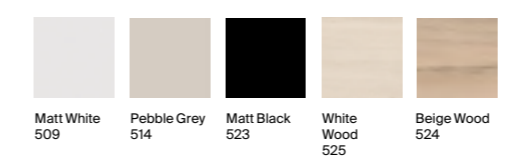

Substitute ... in the reference with the code for the chosen furniture finish:

More information:

Dimensions are in mm.

Product Band 3

Aleyda

1200mm basin and double base unit with six soft-close drawers

A857716...	Base unit with legs 600 x 460mm (2 required)	£696.69
A3279A0000	Double basin 1TH per bowl	£559.66
Required:	ZWHB100001 UK space saving waste	£40.06