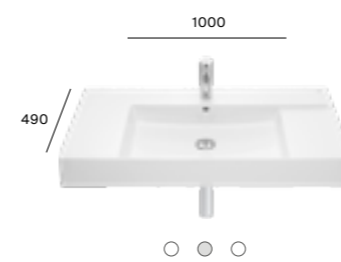

A32752A000 1000 x 490mm 1TH - White £778.20
A32752A..0 1000 x 490mm 1TH - Colour £1,011.65