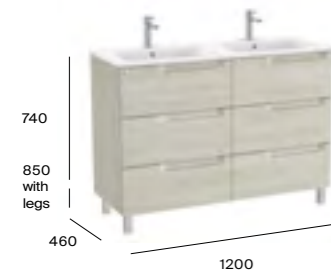

Substitute ... in the reference with the code for the chosen furniture finish:

More information:

Dimensions are in mm.

Product Band 3

Aleyda

1200mm basin and double base unit with six soft-close drawers

A857716...	Base unit with legs 600 x 460mm (2 required)	£696.69
A3279A0000	Double basin 1TH per bowl	£559.66
Required:	ZWHB100001 UK space saving waste	£40.06