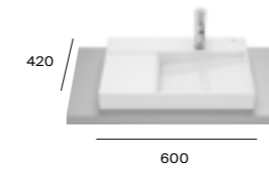

A32727600B Gloss White TTH £320.58
A32727662B Matt White TTH £416.75
A32727608B Matt Black TTH £416.75

Horizon View