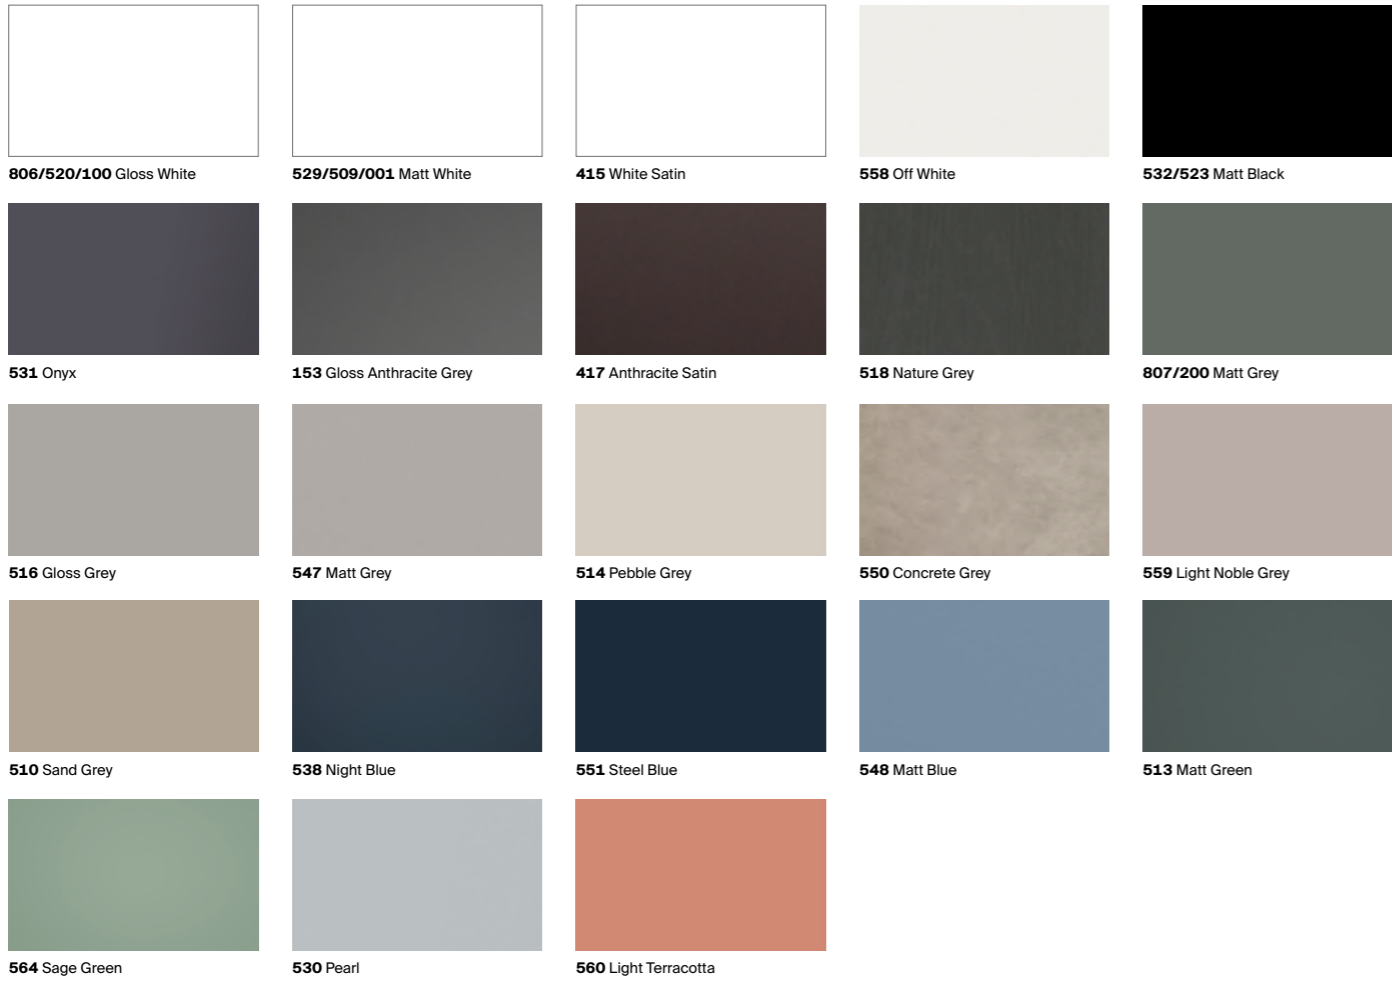

Horizon	Tenue	Tura	Ona	Aleyda	Prisma	Carmen	Romea	Optica	Lander	The Gap	Tenet	Victoria	Victoria-N	Victorial Maxi	Victorial Maxi Fitted Furniture	Thai	Costa	Bosco	Mini Pro	Mini	Savanna	
806/520/100 Gloss White						•					•	•	•		•	•		•	•	•	•	•	•
529/509/001 Matt White		•		•	•				•		•			•			•						
415 White Satin							•	•															
558 Off White			•																				
532/523 Matt Black		•			•																•		
531 Onyx		•													•								
153 Gloss Anthracite Grey						•													•				
417 Anthracite Satin							•	•															
518 Nature Grey																		•					
807/200 Matt Grey																•	•						
516 Gloss Grey													•	•									
547 Matt Grey											•												
514 Pebble Grey						•																	
550 Concrete Grey																				•			
559 Light Noble Grey			•																				
510 Sand Grey				•																			
538 Night Blue		•																					
551 Steel Blue								•															
548 Matt Blue											•												
513 Matt Green				•																			
564 Sage Green														•									
530 Pearl		•																					
560 Light Terracotta			•