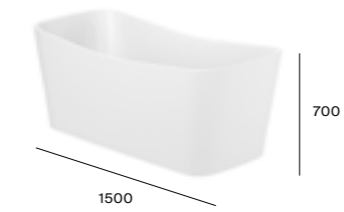

Product Band ^A

Stonex[®] baths

Maui Round freestanding bath

A248499000 White £2,998.66
 A248499.0 Coloured Exterior £3,598.40

Maui Square freestanding bath

A248502000 White £2,998.66
 A248502.0 Coloured Exterior £3,598.40