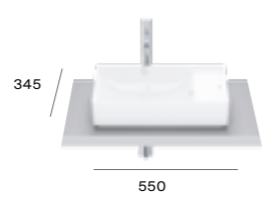

Ona FINECERAMIC®

A32768C000 550x345mm White £736.37
A32768C620 550x345mm Matt White £883.64
A32768C080 550x345mm Matt Black £883.64
A32768CS00 550x345mm Supraglaze £780.92