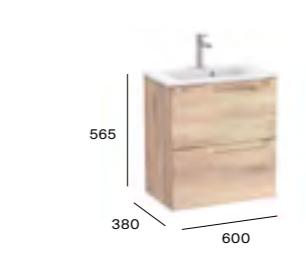

600mm compact basin and base unit with two soft-close drawers