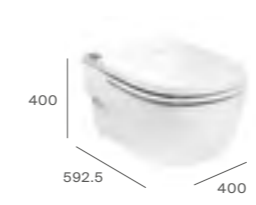

Product Band E

In-Tank® Meridian

In-Tank Meridian Back-to-wall WC

A893303000 WC pan, integrated cistern and soft-close seat £2,965.99

In-Tank Meridian Wall-hung WC

A893302000 WC pan, integrated cistern and soft-close seat with L-shaped support frame for solid walls £2,309.14