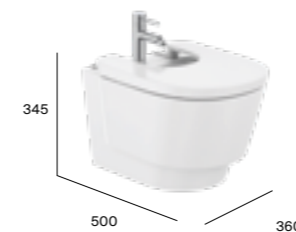

Wall-hung bidet* (with hidden fixings)

White finish
A357695000 Wall-hung bidet £523.20
A806F02002 Soft-close lid £144.00
Matt White / Supraglaze® finish
A357695.0 Wall-hung bidet £627.84
A806F02.2 Soft-close lid £172.80