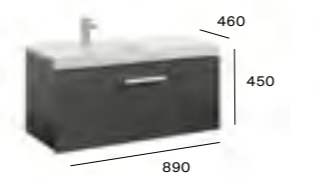

900mm basin and base unit with one drawer

A856877...	Base unit	£1,009.81
	890 x 460mm	
Compatible basins:		
A327544000	900 x 460mm LH basin 1TH	£521.71
A327543000	900 x 460mm RH basin 1TH	£521.71
ZS28LIS000	Required Adaptor*	£6.95