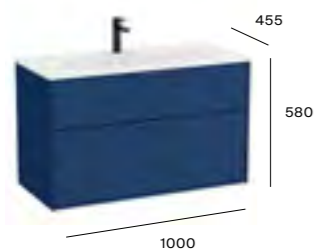

1000mm Stonex® basin and base unit with two soft-close drawers

A857840...	Base unit	£900.40
A2W8033000	Stonex® basin 1TH	£464.73
Required: ZWHB100001 UK space saving waste £40.06