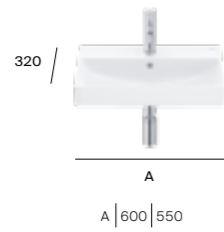

Basins

Cloakroom basins

Ona Compact FINECERAMIC®

A327684000	White	£274.15
A327684...	Matt White / Matt Black	£328.98
A327684S00	Supraglaze®	£311.27
A327683000	White	£229.30
A327683...	Matt White / Matt Black	£275.17
A327683S00	Supraglaze®	£266.43