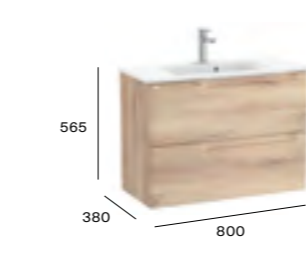

Dimensions are in mm.

Aleyda Compact

800mm compact basin and base unit with two soft-close drawers

A857707...	Base unit 800 x 380mm	£601.30
A3279AA000	Basin - 1TH	£310.93
Required:	ZWHB100001 UK space saving waste	£40.06