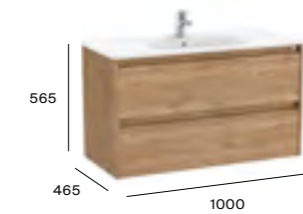

A857694... Base unit (2 required) £400.00
A32799A000 Double basin 1TH per bowl £559.66
Required: ZWHB100001 UK space saving waste £40.06

1000mm basin and base unit with two soft-close drawers