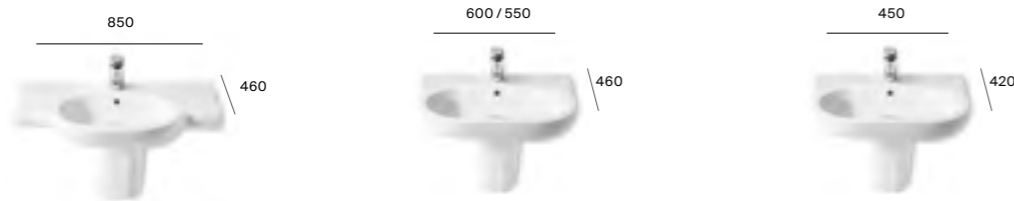

More information:

Meridian-N

Wall-hung basins**

A32724D000	850 x 460mm, 1TH	£575.82	A327242000	600 x 460mm, 1TH	£413.13	A327245000	450 x 420mm, 1TH	£222.42
A337240000	Full pedestal	£198.96	A327243000	550 x 460mm, 1TH	£348.20	A337240000	Full pedestal	£198.96
A337241000	Semi-pedestal	£193.09	A337240000	Full pedestal	£198.96	A337241000	Semi-pedestal	£193.09
A816291001	Optional towel rail*	£139.65	A337241000	Semi-pedestal	£193.09	A337241000	Semi-pedestal	£193.09