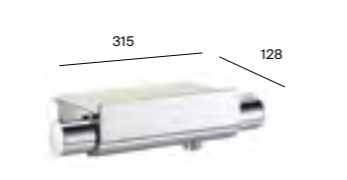

Wall-mounted shower mixer excluding kit

A5A2A88C00	With integrated shelf	£763.98