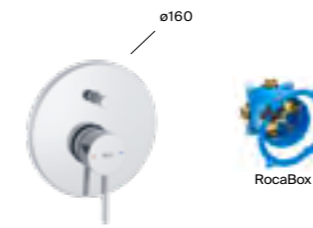

Built-in mixer with 2 outlets

Chrome A5A0B9EC00	£289.25
Matt Black/Titanium Black/Rose Gold A5A0B9E..0	£404.97
RocaBox required: A525869403	£151.57