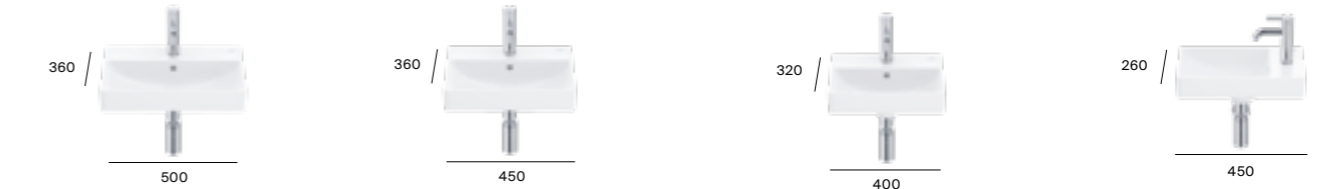

Basin 500 x 360mm, TTH: A32768E000 White £204.64 A32768E... Matt White / Matt Black £245.58 A32768ES00 Supraglaze® £241.77 Optional semi pedestal* A337782000 Gloss White £180.98 A337782... Matt White / Matt Black £217.18	Basin 450 x 460mm, TTH: A327682000 White £188.30 A327682... Matt White / Matt Black £225.96 A327682S00 Supraglaze® £225.43 Optional semi pedestal* A337782000 Gloss White £180.98 A337782... Matt White / Matt Black £217.18	Basin 400 x 320mm, TTH: A32768D000 White £171.97 A32768D... Matt White / Matt Black £206.37 A32768DS00 Supraglaze® £209.10	Basin 450 x 260mm, TTH: A327681000 White £180.14 A327681.4 Matt White / Matt Black £216.17 A327681S00 Supraglaze® £217.27