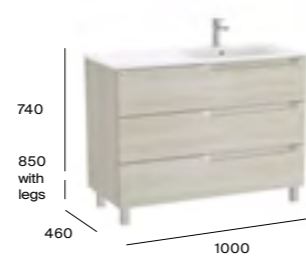

1000mm RH basin and base unit with three soft-close drawers