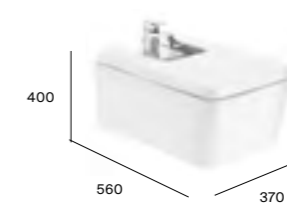

Square wall-hung bidet*

White finish			
A357535000	Bidet, 1TH	£558.72	
A80653200B	Cover	£270.67	
Colour finish			
A357535..0	Bidet, 1TH	£726.35	
A806532..B	Cover	£351.84