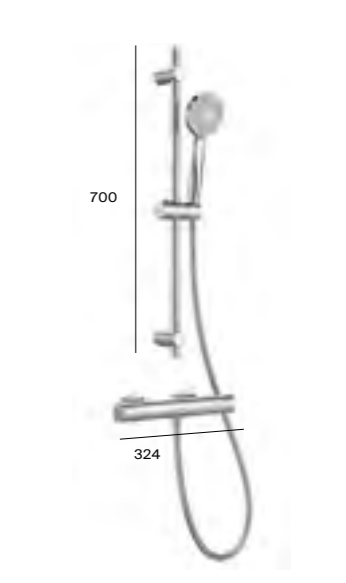

Wall-mounted thermostatic shower mixer with shower handset, hose and slide rail

Chrome	A5D2F18C00	£408.84	
Optional:	ZD50010022	Easy fix Kit	£54.79

Finishes
Substitute .. in the reference with the code for the chosen brassware finish:

Dimensions in mm.