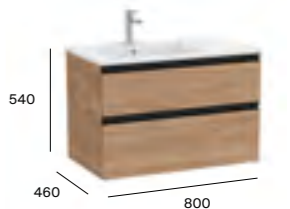

800mm LH basin and base unit with two soft-close drawers*

A857400...	Base unit	£539.01
A857400548	Base unit - Matt Blue	£754.61
A3279A6000	Slim LH basin 800 x 460mm 1TH	£310.93