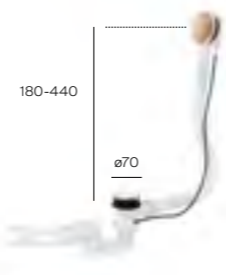

A24L58100R Gloss White £81.60
A24L5810CN Titanium Black £81.60
A24L5810NB Matt Black £81.60
A24L5810RG Rose Gold £81.60

Bath waste for single-ended bath (waste positioned at end of bath)