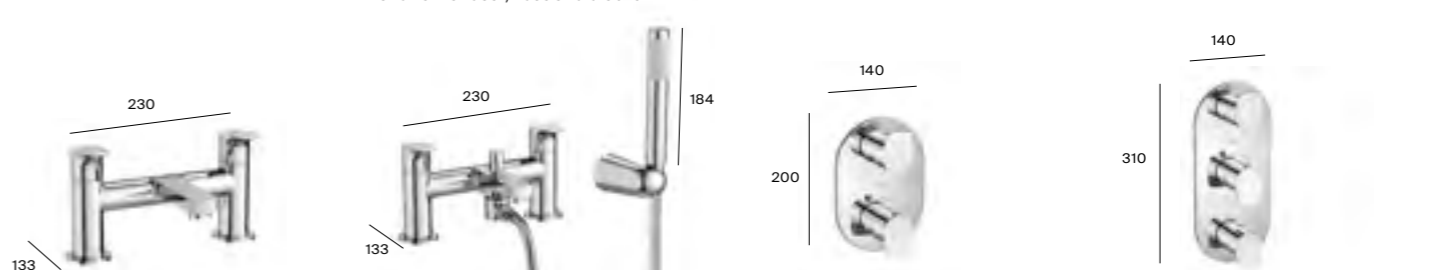

Deck-mounted bath filler   Deck-mounted bath-shower mixer with shower handset, hose and bracket   Built-in thermostatic mixer with 2 outlets   Built-in thermostatic mixer with 3 outlets