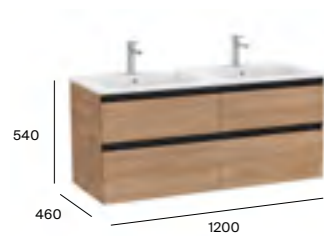

1200mm double basin and base unit with four soft-close drawers*

A857397...	Base unit 600 x 460mm (2 required)	£483.14
A857397548	Base unit - Matt Blue	£676.40
A3279A0000	Slim double basin 1200 x 460mm 1TH per bowl	£559.66