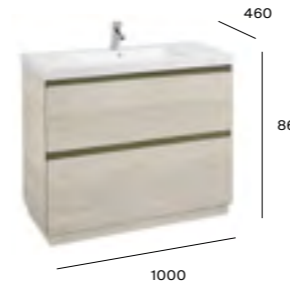

Basin finishes

Gloss White 000	Matt White 620	Matt Black 080	Stonex® Gloss White
-----------------	----------------	----------------	---------------------

Dimensions are in mm.

Product Band ^A

Lander

1000mm basin and floorstanding furniture with 2 drawers