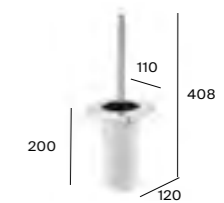

Wall-mounted toilet brush and holder

A817036001

£253.96