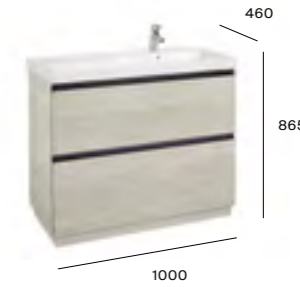

1000mm RH basin and floorstanding furniture with 2 drawers

A857268...	Base unit	£1,250.24
A3270ME004	RH basin ITH	£447.95
A816824339	Optional legs (4) 70mm	£39.52
ZS28LIS000	Required Adaptor*	£6.95