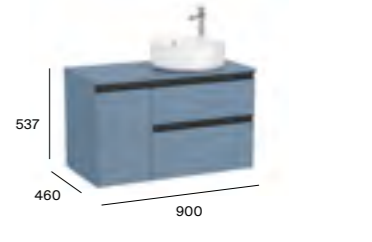

900mm RH base unit and countertop with two soft-close drawers and one door

A857397...	Base unit 2 drawers 600 x 460mm	£483.14
A857397548	Base unit 2 drawers Matt Blue	£676.40
A857417...	Base unit 1 door 300 x 460mm	£341.48
A857417548	Base unit 1 door Matt Blue	£478.07
A857420...	RH Countertop 900 x 460mm	£370.99
A857420548	RH Countertop - Matt Blue 900 x 460mm	£519.38
Required:	ZWHB100001 UK space saving waste	£40.06