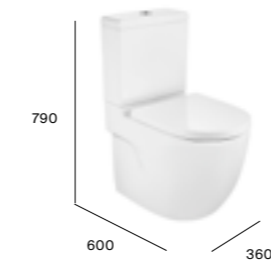

Compact rimless close-coupled WC

A34224L000	WC pan	£575.82
A34124C00F	Cistern	£456.51
A8012AC00B	Soft-close seat	£218.27
A8012AB00B	Standard seat	£161.60