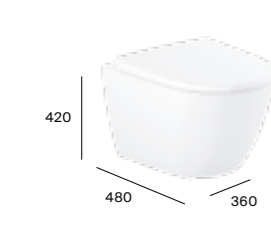

Compact rimless wall-hung WC*