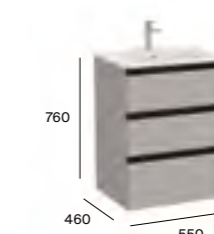

550mm basin and base unit with three soft-close drawers*

A857524...	Base unit	£567.00
A857524548	Base unit - Matt Blue	£793.79
A3279AJ000	Slim basin 550 x 460mm 1TH	£261.37
A3270MV000	Standard basin 550 x 460mm 1TH	£326.77