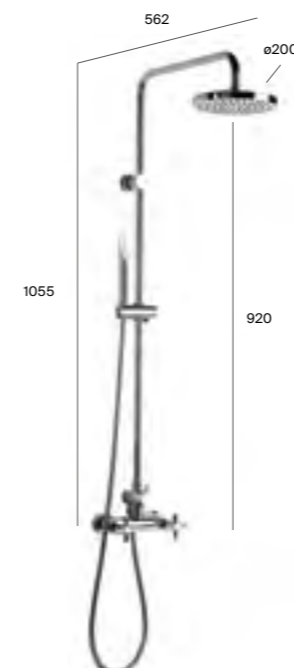

Wall-mounted twin-lever shower column

A5A9743C00

£1,933.91

Quick reaction

Safe Touch

Evershine

Dimensions in mm.