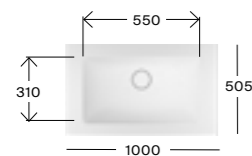

- AW1193E81F4AD001 Basin, ITH £1,702.23
- AW1193E81F4AH001 Basin with towel slot, ITH £1,702.23

1000 x 505mm Square basin with 125mm skirt and waste cover