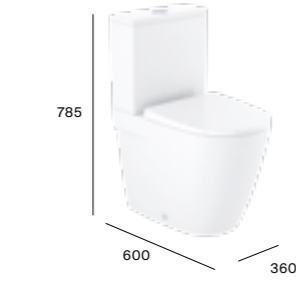

Compact rimless back-to-wall WC

WC pan			
A342688000	Gloss White	£388.00	
A342688...	Matt White / Matt Black	£525.73	
A342688S00	Supraglaze®	£475.22	
Cistern			
A34168C00F	Gloss White	£336.13	
A34168C..F	Matt White / Matt Black	£545.33	
Soft-close seats			
A801E22002	White	£205.18	
A801E22001	White with Supralit®	£101.84	
A801E22...	Matt White / Matt Black with Supralit®	£209.29	
Standard seats			
A801E20002	White	£185.23	
A801E20001	White Supralit®	£145.33	
A801E20...	Matt White / Matt Black with Supralit®	£174.41