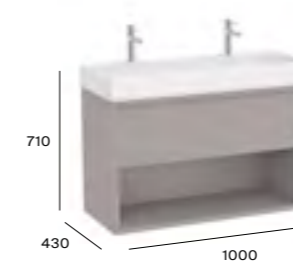

1000mm basin and base unit with 1 soft-close drawer and open bottom shelf

A857890...	1000mm base unit	£1,110.00
Basins		
A327699000	1000 x 430mm - 2TH White	£749.95
A327699..0	1000 x 430mm - 2TH Matt White / Supraglaze®	£899.94