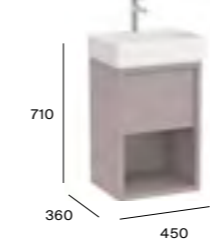

A857876...	550mm base unit	£660.34
Basins		
A327692000	550 x 270mm - 1TH White	£354.00
A327692.0	550 x 270mm - 1TH Matt White / Supraglaze®	£424.80

450mm basin and base unit with 1 soft-close drawer

A857877...	450mm base unit	£776.87
Basins		
A327690000	450 x 360mm - 1TH White	£336.00
A327690.0	450 x 360mm - 1TH Matt White / Supraglaze®	£403.20

A857637...	With 1 soft-close reversible door and 2 internal glass shelves 480 x 335mm	£478.76