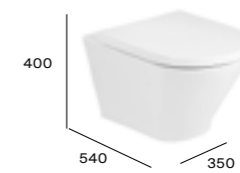

A346ONL000 WC pan £405.43
A801D12001 Supralit® soft-close seat £105.82
A801D10001 Supralit® seat £137.13