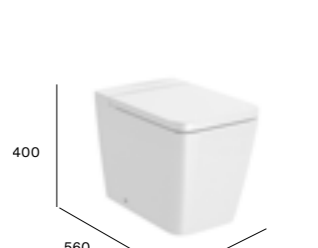

Square back-to-wall WC*

White finish			
A347537000	Rimless pan	£678.04	
A80153200B	Seat and cover	£328.64	
Colour finish			
A347537..0	Rimless pan	£881.45	
A801532..B	Seat and cover	£427.23