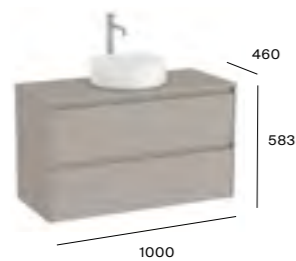

Additional on countertop basin options are available on pages 149 - 151

1000mm base unit and countertop with two soft-close drawers

A857616...	Base unit 1000 x 460mm	£882.72
A857634...	Countertop 1000 x 460mm	£551.15
Required: ZWHB100001 UK space saving waste £40.06		