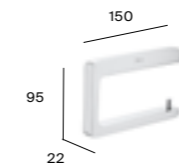

Toilet roll holder without cover

A817034001

£120.64