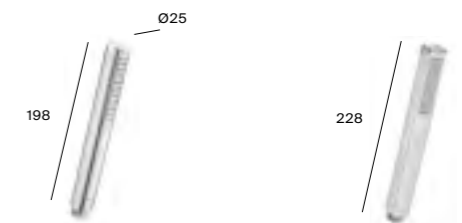

Ø80
Round shower handset

Round

Square

A5B1B03C00 3 functions: Chrome £48.49
A5B1B03N00 3 functions: Matt Black £63.41
A5B1B03B00 3 functions: Matt White £63.41
A5B9B03C00 1 function: Chrome £46.36
A5B1103C00 3 functions: Chrome £39.36
A5B9103C00 1 function: Chrome £35.41