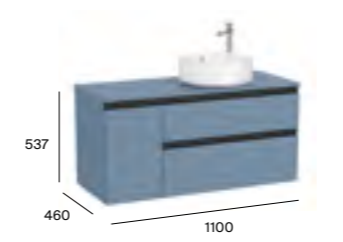

1100mm RH base unit and countertop with two soft-close drawers and one door

A857399...	Base unit 2 drawers 800 x 460mm	£539.01
A857399548	Base unit 2 drawers Matt Blue	£754.61
A857417...	Base unit 1 door 300 x 460mm	£341.48
A857417548	Base unit 1 door Matt Blue	£478.07
A857422...	RH Countertop 1200 x 460mm	£417.56
A857424548	RH Countertop - Matt Blue 1200 x 460mm	£584.58
Required:	ZWHB100001 UK space saving waste	£40.06