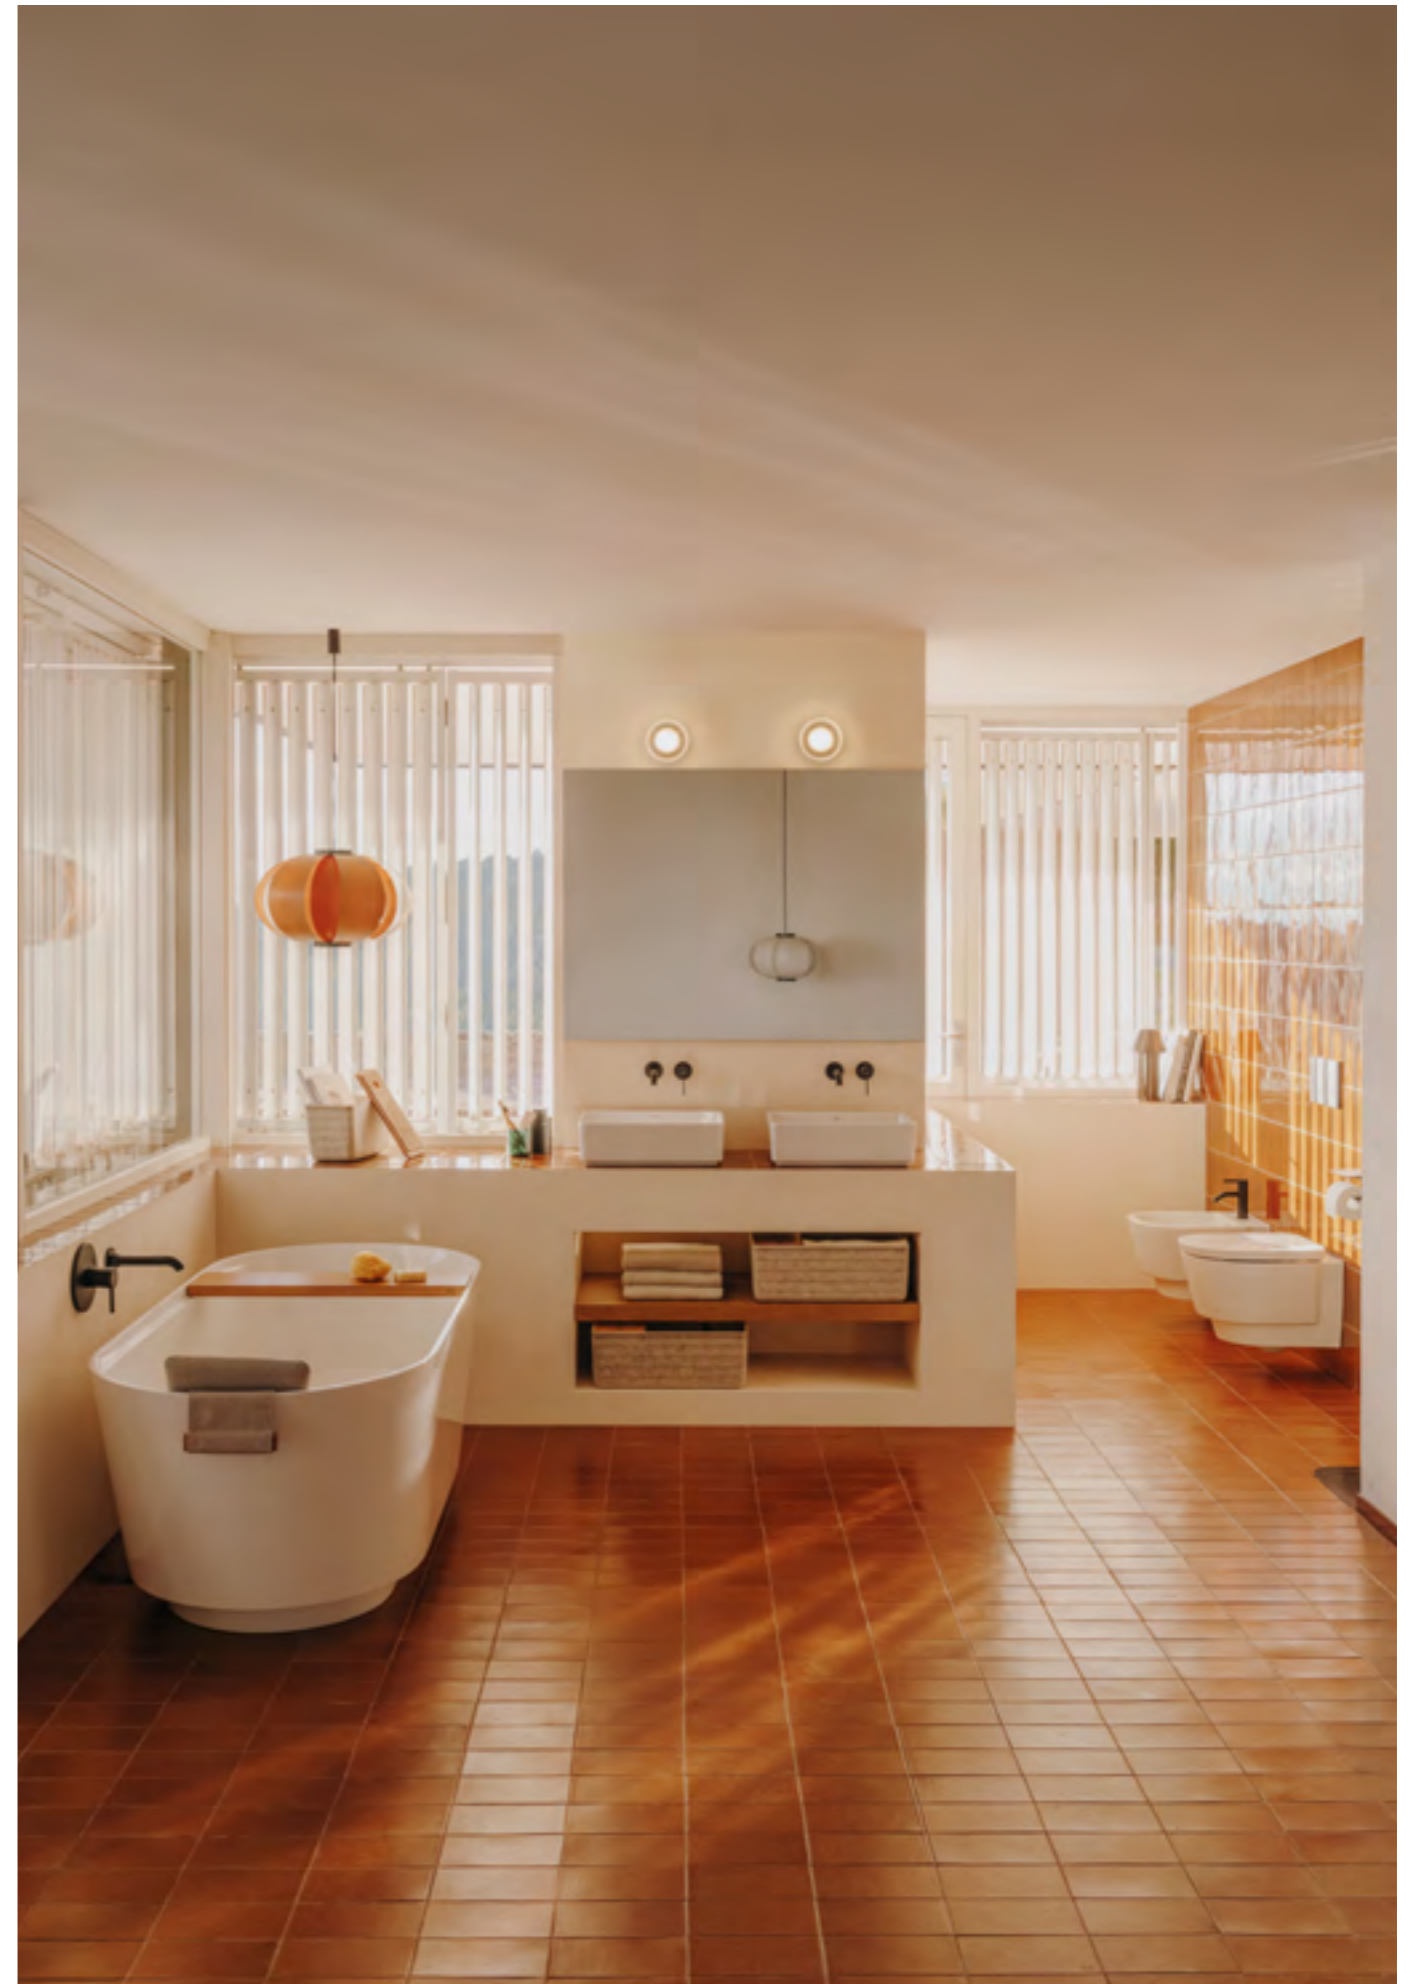

Every great design hinges on the finer details. Whether it's a subtle curve or the choice of the perfect materials, these elements have the power to transform an ordinary object into something extraordinary. Considering everything down to the smallest details, the Tura Collection, designed by Andreu Carulla, makes a functional bathroom collection not only aesthetically pleasing, but one that opens up new design possibilities for the bathroom space.

Drawing inspiration from Barcelona's 20th century architecture, this dynamic collection is infused with the spirit of some of the city's leading visionary architects. Blending sleek lines and geometric elegance, Tura includes washbasins, furniture, complements, bathtubs, toilets, and bidets.

Architectural Details in the Bathroom