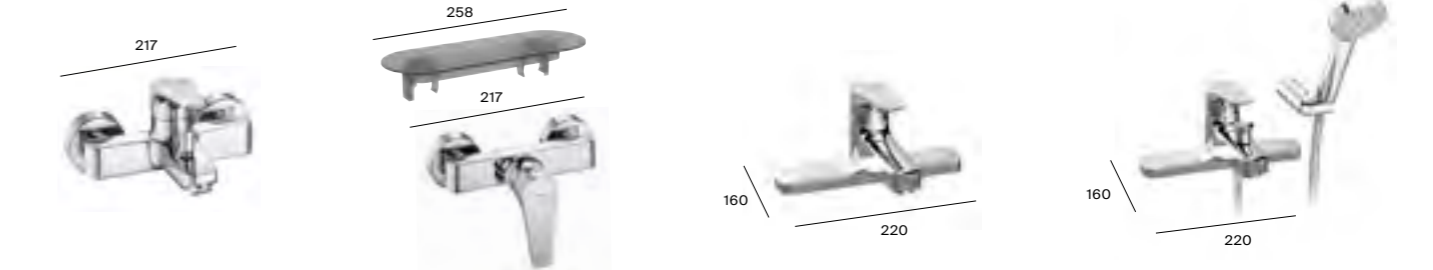

<p>A5A0190C00 £370.54 Optional: ZD50010022 Easy fix kit £54.79 ZD50010009 Deck-mounted pillars £94.97</p>	<p>A5A2090C00 £324.70 Optional: ZD50010022 Easy fix kit £54.79 A5B4961TPO Optional shelf £19.11</p>	<p>A5A1990C00 Bath filler £451.34</p>	<p>A5A1890C00 Handset, hose and bracket £475.15</p>
---	---	---------------------------------------	---