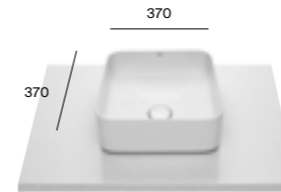

Roca Rimless®

Dual flush

Soft close

Quick Release

Inspira

SQUARE

On countertop basin

A327532000 370 x 370mm OTH - White £498.85
A327532.0 370 x 370mm OTH - Colour £648.51