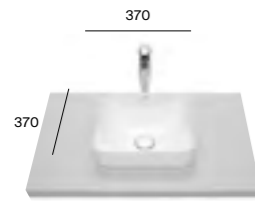

Finishes

Substitute ... in the reference with the code for the chosen finish:

Dimensions in mm

Inspira

SQUARE

In countertop basin

A32753R000 370 x 370mm OTH - White £518.81
A32753R..0 370 x 370mm OTH - Colour £674.46