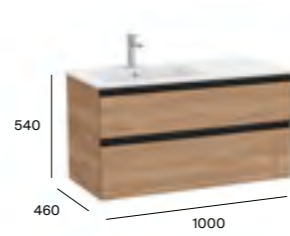

1000mm LH basin and base unit with two soft-close drawers*

A857402...	Base unit	£598.79
A857402548	Base unit - Matt Blue	£838.32
A3279A3000	Slim LH basin 1000 x 460mm 1TH	£373.08
A3279A0000	Standard LH basin 1000 x 460mm 1TH	£447.95

Dimensions are in mm. *Required: ZWHB100001 UK space saving waste £40.06