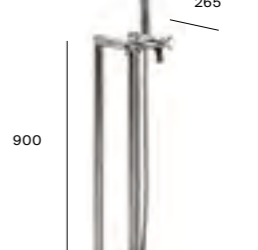

Floorstanding bath-shower mixer with shower hose, handset and bath filling spout