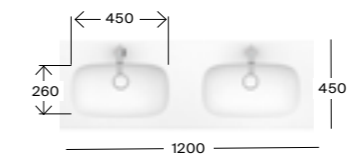

Modo Solid surface

1200 x 450mm Double Soft basin with 125mm skirt and waste cover

AW1264B0000AD001	Double basin - ITH per bowl	£2,175.54
AW1264B0000AH001	Double basin with towel slot - ITH per bowl	£2,175.54