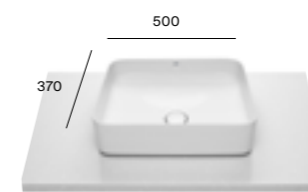

A327532000 370 x 370mm OTH - White £498.85
A327532.0 370 x 370mm OTH - Colour £648.51

On countertop basin