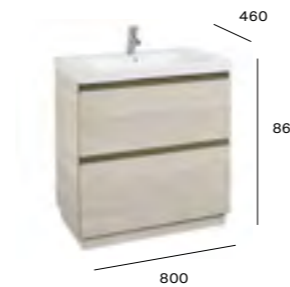

800mm basin and floorstanding furniture with 2 drawers

A857267...	Base unit	£1,080.18
A3270M0004	Basin ITH	£383.04
A816824339	Optional legs (4) 70mm	£39.52
ZS28LIS000	Required Adaptor*	£6.95