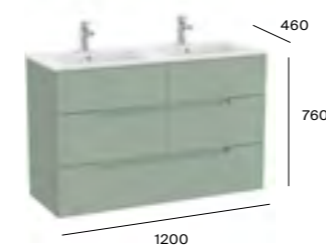

1200mm double basin and base unit with six drawers*

A857924... RH base unit £603.18
A857925... LH base unit £603.18
A3279A0000 Double basin 1TH per bowl £559.66

1000mm basin and base unit with three drawers*