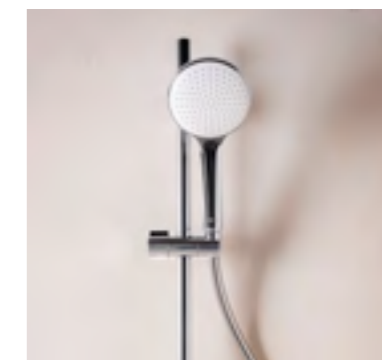

Deck mounted bath filler

A5A1C01C00 £624.82

Deck mounted bath-shower mixer with shower handset and bath filler

A5A1B01C00 £659.35

See pages 226 - 228 and 230 - 235 for compatible bath and showering accessories