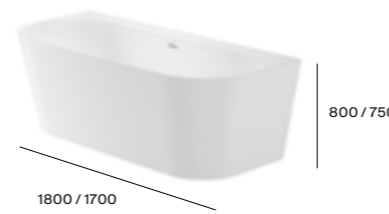

Raina back-to-wall bath ^N

A248665000	White	£2,880.00
A248665.0	Coloured Exterior	£3,312.00
A248668000	White	£2,640.00
A248668.0	Coloured Exterior	£3,003.31