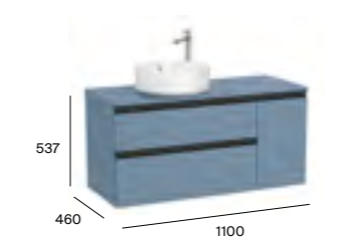

1100mm LH base unit and countertop with two soft-close drawers and one door

A857399...	Base unit 2 drawers 800 x 460mm	£539.01
A857399548	Base unit 2 drawers Matt Blue	£754.61
A857417...	Base unit 1 door 300 x 460mm	£341.48
A857417548	Base unit 1 door Matt Blue	£478.07
A857422...	RH Countertop 1200 x 460mm	£417.56
A857424548	RH Countertop - Matt Blue 1200 x 460mm	£584.58
Required:	ZWHB100001 UK space saving waste	£40.06

Dimensions are in mm.