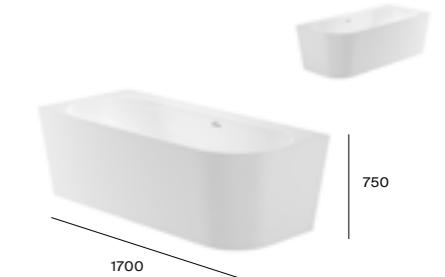

Raina left or right hand corner bath ^N

Left hand		
A248666000	White	£2,640.00
A248666.0	Coloured Exterior	£3,003.31
Right hand		
A248667000	White	£2,640.00
A248667.0	Coloured Exterior	£3,003.31