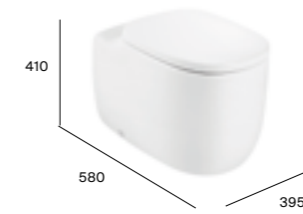

White finish		
A3470B7000	Rimless pan	£865.32
A801B8200B	Seat and cover	£337.36
Colour finish		
A3470B7..0	Rimless pan	£935.86
A801B82..B	Seat and cover	£425.16