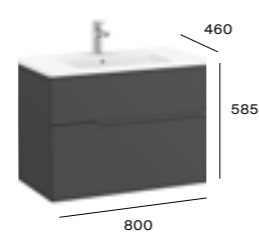

Victoria-N ^N

A857919... RH base unit £483.14
A857920... LH base unit £483.14
A3279A0000 Double basin 1TH per bowl £559.66

A857923... Base unit £598.80
A3279A1000 Basin 1TH £373.08

A857922... Base unit £538.99
A3279A4000 Basin 1TH £310.92

Soft close

Optional side towel rail

More information:

Dimensions are in mm.

^N New Product

A857921... Base unit £511.08
A3279A7000 Basin 1TH £290.21

A857919... Base unit £483.14
A3279A8000 Basin 1TH £269.46

A857924... RH base unit £603.18
A857925... LH base unit £603.18
A3279A0000 Double basin 1TH per bowl £559.66

A857939... Base unit £718.84
A3279A1000 Basin 1TH £373.08

A857938... Base unit £659.03
A3279A4000 Basin 1TH £310.92

A857937... Base unit £631.12
A3279A7000 Basin 1TH £290.21

A857924... Base unit £603.18
A3279A8000 Basin 1TH £269.46

A857702... With 2 soft-close reversible doors and 4 internal wooden shelves £445.36

Top unit

A857703... With 1 soft-close reversible door and 2 internal wooden shelves £396.32

Substitute ... in the reference with the code for the chosen finish:

Furniture finishes

Dimensions are in mm.

*Required: ZWHB100001 UK space saving waste £40.06

Product Band ^A