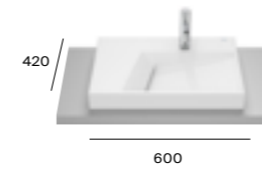

On countertop basins

Horizon Geometric