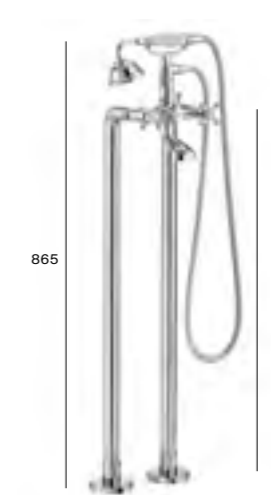

Floorstanding bath-shower mixer

A5A274BC00 With 1.7m flexible shower hose, handset and bracket. £1,250.51

● 5l/min.
See pages 226 - 227 for compatible showering accessories
*Please note: Smooth body basin mixers do not come with a waste

Evershine