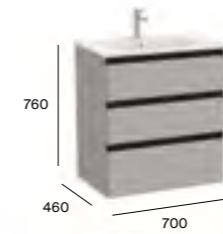

700mm basin and base unit with three soft-close drawers*

A857405...	Base unit	£631.11
A857405548	Base unit - Matt Blue	£883.56
A3279A7000	Slim basin 700 x 460mm 1TH	£290.21