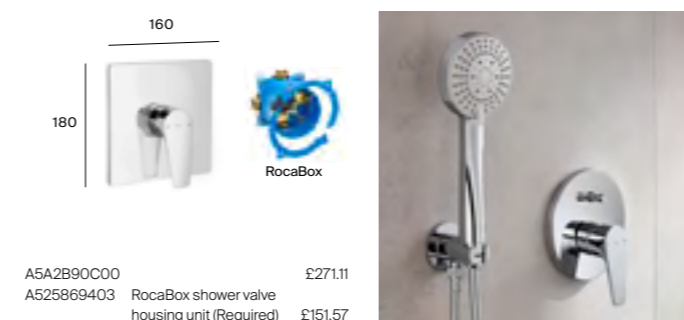

Built-in mixer with 1 outlet   See pages 226 - 227 for compatible bath and showering accessories

A5A2B90C00 £271.11 A525869403 RocaBox shower valve housing unit (Required) £151.57

A5A2790C00 Diverter and shower handset £1,337.82