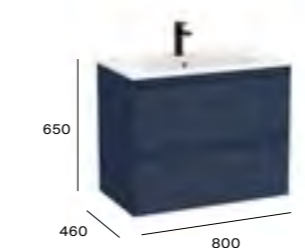

800mm Stonex® basin and base unit with two drawers

A857808... Base unit £739.20
A2W8027100 Basin 1TH £393.30