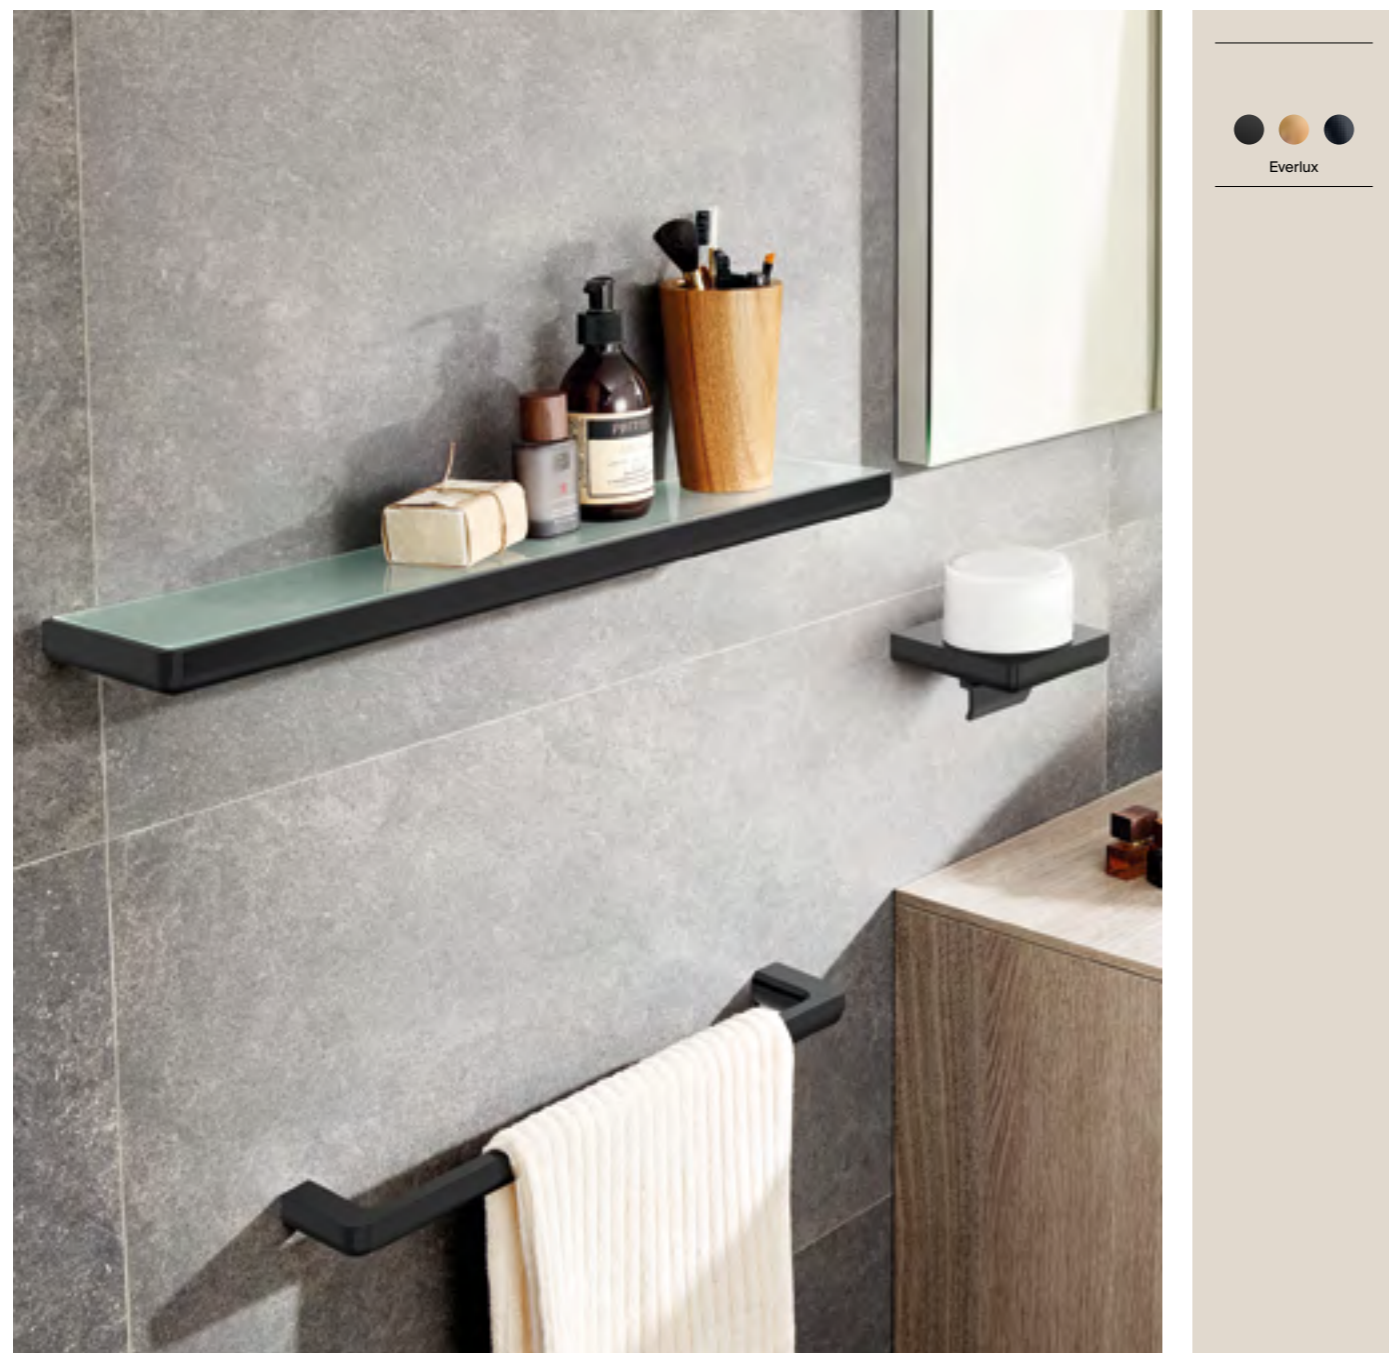

Tempo - Colours

Robe hook	Wall-mounted tumbler holder	Countertop tumbler holder	Wall-mounted soap dish
A817020... £60.91	A817021... £208.35	A817022... £189.11	A817023... £192.31

Dimensions in mm.

Product Band **A**

Countertop soap dish	Countertop soap dispenser	Wall-mounted soap dispenser	Glass shelf
A817024... £181.10	A817026... £240.39	A817037... £248.42	A817027... 600mm £240.39 A817040... 300mm £195.52
Container	Towel rail	Double Towel Rail	Towel rack
A817028... £296.50	A817039... 300mm £166.68 A817029... 450mm £187.51 A817030... 600mm £208.35	A817031... £320.53	A817032... £585.58
Toilet roll holder with cover	Toilet roll holder without cover	Spare toilet roll holder without cover	Wall-mounted toilet brush and holder
A817033... £205.15	A817034... £152.24	A817035... £142.65	A817036... £320.53
Floorstanding toilet brush and holder			
A817038... £272.46			

Colour finishes

Substitute... in the reference with the code for the chosen accessory finish:

Dimensions in mm.

Product Band **A**