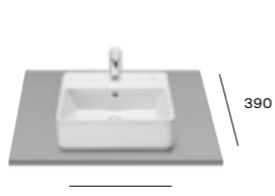

The Gap Square

A3270MM000 420x390mm 1TH £343.25