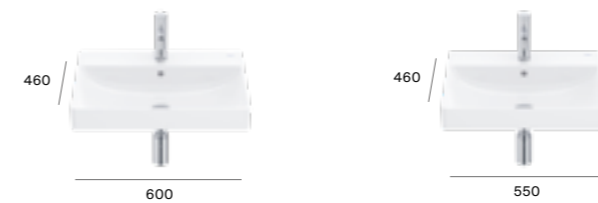

Product Band **B**

Dimensions are in mm. *Pedestal option is only available in Gloss or Matt finishes.

N New Product

Wall-hung basins

Basin 600 x 460mm, TTH: A327686000 White £286.48 A327686... Matt White / Matt Black £343.76 A327686S00 Supraglaze® £323.60 A32768600N OTH - White N £286.48 Optional full pedestal* A337470000 Gloss White £118.84 A337470... Matt White / Matt Black £142.38 Optional semi pedestal* A337471000 Gloss White £149.14 A337471... Matt White / Matt Black £178.98	Basin 550 x 460mm, TTH: A327685000 White £265.23 A327685... Matt White / Matt Black £318.29 A327685S00 Supraglaze® £302.36 Optional full pedestal* A337470000 Gloss White £118.84 A337470... Matt White / Matt Black £142.38 Optional semi pedestal* A337471000 Gloss White £149.14 A337471... Matt White / Matt Black £178.98
--	---