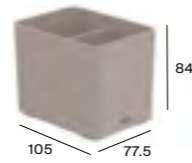

Ona countertop tumbler*

A817672... £14.61