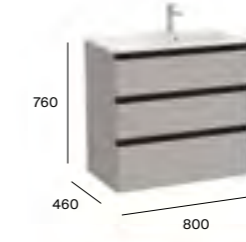

800mm RH basin and base unit with three soft-close drawers*

A857408...	Base unit	£659.03
A857408548	Base unit - Matt Blue	£922.64
A3279A5000	Slim RH basin 800 x 460mm 1TH	£310.93