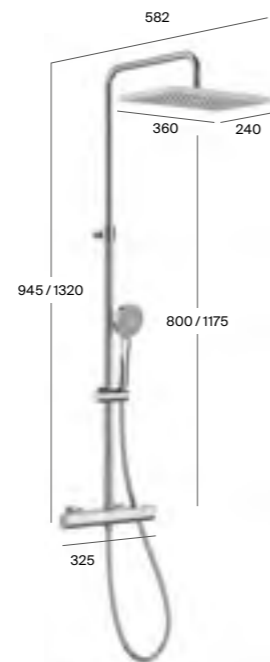

Wall-mounted thermostatic shower column with rectangular shower head

A5A202EC00 Thermostatic shower column with rectangular head
ZD50010022 Easy fix kit

£1,318.09
£54.79

Quick reaction

Safe Touch

Evershine

Adjustable Height

Product Band A

Dimensions in mm.