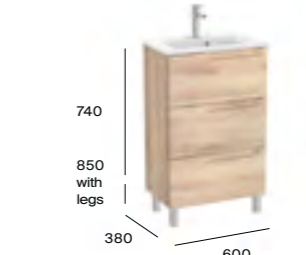

600mm compact basin and base unit with three soft-close drawers