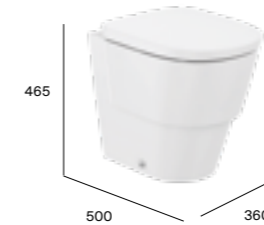

Back-to-wall Rimless® floorstanding WC*