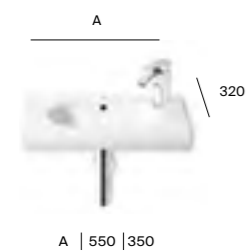

Compact wall-hung basins

A32724Y000	550 x 320mm, 1TH, RH	£363.03
A327249000	350 x 320mm, 1TH, RH	£220.31
A337242000	Semi-pedestal*	£193.09
A816291001	Optional towel rail*	£139.65