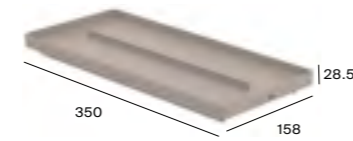

Ona tray*

A817670... £24.23