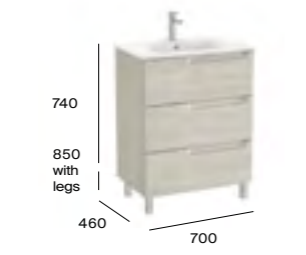

700mm basin and base unit with three soft-close drawers