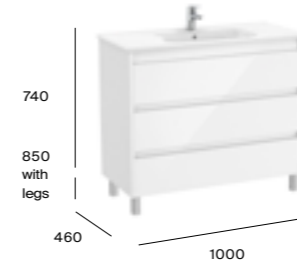

A857698... Base unit with legs 600 x 460mm (2 required) £457.30
A32799A000 Double basin 1TH per bowl £559.66
Required: ZWHB100001 UK space saving waste £40.06

1000mm basin and base unit with three soft-close drawers