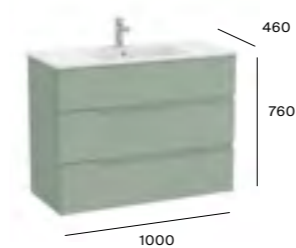

1000mm basin and base unit with three drawers*

A857939... Base unit £718.84
A3279A1000 Basin 1TH £373.08