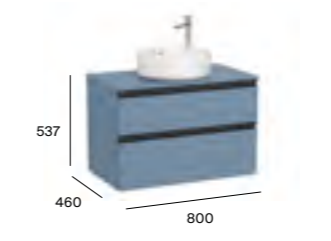

600mm base unit and countertop with two soft-close drawers

A857397...	Base unit 2 drawers 600 x 460mm	£483.14
A857397548	Base unit 2 drawers Matt Blue	£676.40
A857418...	Countertop 600 x 460mm	£308.89
A857418548	Countertop - Matt Blue 600 x 460mm	£432.45
Required:	ZWHB100001 UK space saving waste	£40.06