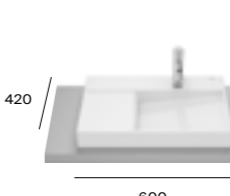

Horizon View

A32727400B Gloss White 1TH £320.58
A32727462B Matt White 1TH £416.75
A32727408B Matt Black 1TH £416.75