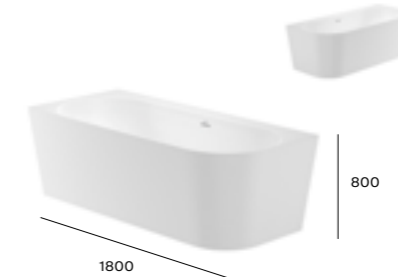

Raina left or right hand corner bath ^N

Left hand		
A248663000	White	£2,880.00
A248663.0	Coloured Exterior	£3,312.00
Right hand		
A248664000	White	£2,880.00
A248664.0	Coloured Exterior	£3,312.00