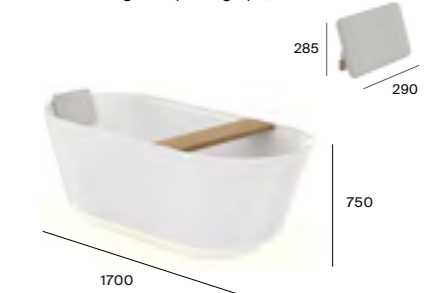

Tura freestanding bath (with light) ^N

A248672000	White bath with wooden tray and LED strip light	£4,262.40
Optional:		
A248674000	Headrest with wood counterweight	£216.00