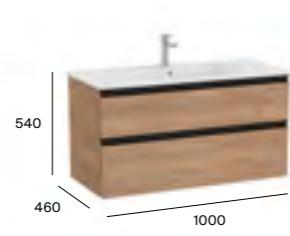

1000mm basin and base unit with two soft-close drawers*

A857724...	Base unit	£598.79
A857724548	Base unit - Matt Blue	£838.32
A3279A1000	Slim basin 1000 x 460mm 1TH	£373.08
A3279A0000	Standard basin 1000 x 460mm 1TH	£447.95