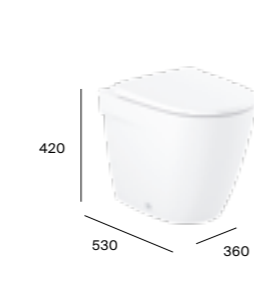

Rimless back-to-wall WC*

WC pan			
A347687000	Gloss White	£462.50	
A347687...	Matt White / Matt Black	£570.27	
A347687S00	Supraglaze®	£512.36	
Soft-close seats			
A801E12002	White	£205.18	
A801E12001	White with Supralit®	£101.84	
A801E12...	Matt White / Matt Black with Supralit®	£209.29	
Standard seats			
A801E10002	White	£185.23	
A801E10001	White Supralit®	£145.33	
A801E10...	Matt White / Matt Black with Supralit®	£174.41