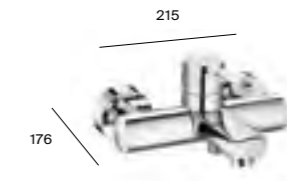

Wall-mounted bath-shower mixer excluding kit

Chrome	A5A0296C00	£409.29
Optional:	ZD50010009 Deck-mounted pillars	£94.97
Everlux Colours	A5A0296..0	£633.76