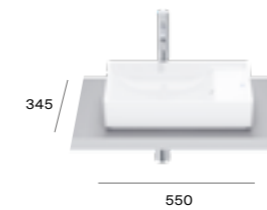

Round			
A32768J000	Ø370mm - Gloss White	£502.19	
A32768J080	Ø370mm - Matt Black	£602.63	
A32768JS00	Ø370mm - Supraglaze	£546.74