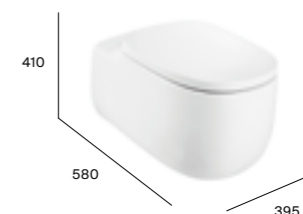

Wall-hung WC*

White finish			
A3460B7000	Rimless pan	£1,114.35	
A801B8200B	Seat and cover	£337.36	
Colour finish			
A3460B7..0	Rimless pan	£1,642.54	
A801B82..B	Seat and cover	£425.16