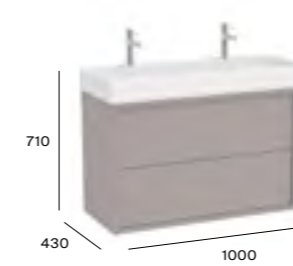

1000mm basin and base unit with 2 soft-close drawers

A857889...	1000mm base unit	£1,420.80
Basins		
A327699000	1000 x 430mm - 2TH White	£749.95
A327699..0	1000 x 430mm - 2TH Matt White / Supraglaze®	£899.94