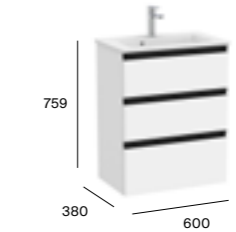

600mm basin and base unit with three soft-close drawers*

A851498... Basin and base unit pack £810.30
A851498548 Basin and base unit pack Matt Blue £1,134.42