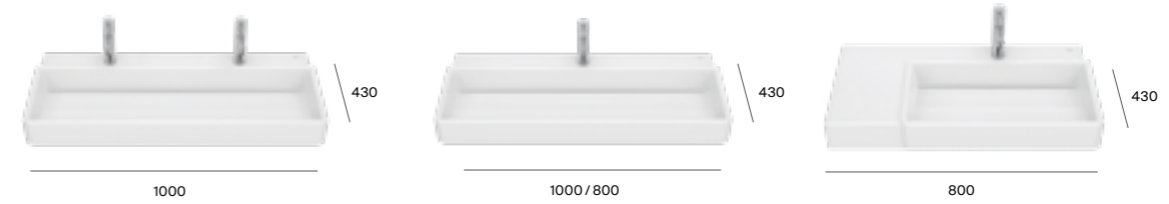

Tura ^N

Wall-hung basin

Basin 1000 x 430mm 2TH: A327699000 White £749.95 A327699.0 Matt White/Supraglaze® £899.94	Basin 1000 x 430mm 1TH: A327698000 White £749.95 A327698.0 Matt White/Supraglaze® £899.94	Basin 800 x 430mm 1TH Right Hand: A327696000 White £520.80 A327696.0 Matt White/Supraglaze® £624.96
	Basin 800 x 430mm 1TH: A327695000 White £520.80 A327695.0 Matt White/Supraglaze® £624.96