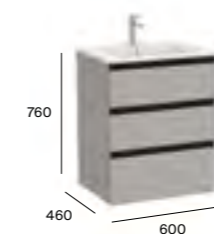

600mm basin and base unit with three soft-close drawers*

A857404...	Base unit	£603.20
A857404548	Base unit - Matt Blue	£844.47
A3279A8000	Slim basin 600 x 460mm 1TH	£269.46