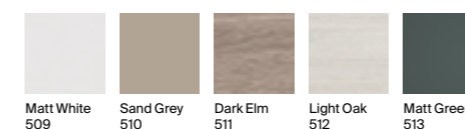

Furniture finishes