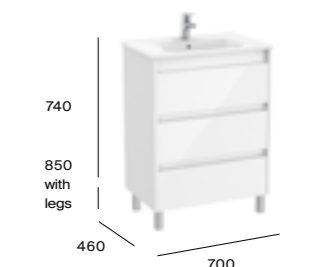

A857700... Base unit with legs £505.02
A32799C000 Basin - 1TH £310.94
Required: ZWHB100001 UK space saving waste £40.06

700mm basin and base unit with three soft-close drawers