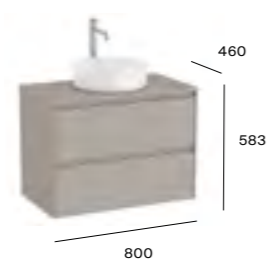

800mm base unit and countertop with two soft-close drawers

A857630...	Base unit 800 x 460mm	£807.91
A857618...	Countertop 800 x 460mm	£448.70
Required: ZWHB100001 UK space saving waste £40.06