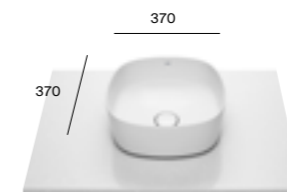

A327520000 500 x 370mm OTH - White £678.42
A327520.0 500 x 370mm OTH - Colour £881.98

On countertop basin