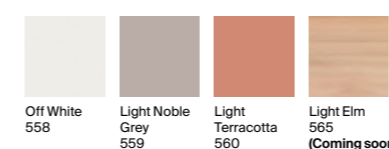

Furniture finishes