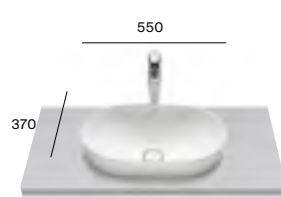

A327534000 550 x 370mm OTH - White £703.14
A327534..0 550 x 370mm OTH - Colour £914.07

ROUND

In countertop basin

A32752R000 ø370mm OTH - White £518.81
A32752R..0 ø370mm OTH - Colour £674.46

SOFT

In countertop basin