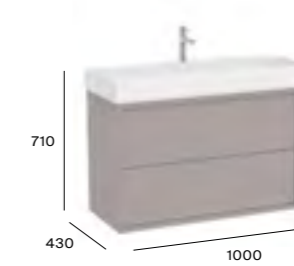

1000mm basin and base unit with 2 soft-close drawers

A857889...	1000mm base unit	£1,420.80
Basins		
A327698000	1000 x 430mm - 1TH White	£749.95
A327698..0	1000 x 430mm - 1TH Matt White / Supraglaze®	£899.94