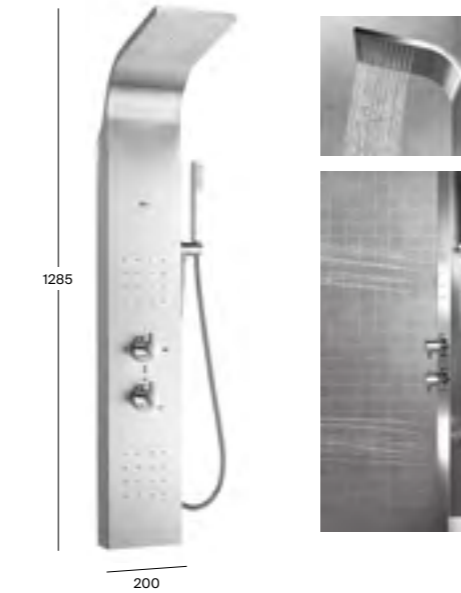

Evolution

Essential

Deck-T

Wall-mounted thermostatic hydromassage column

Optional shelf

A5A9B8BC00 Thermostatic shower column with hydromassage £1,790.65
 Optional: A5B4863TPO Glass shelf £127.34

Wall-mounted thermostatic hydromassage column