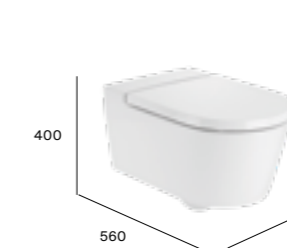

Round wall-hung WC*

White finish			
A346527000	Rimless pan	£644.66	
A80152200B	Seat and cover	£289.98	
Colour finish			
A346527..0	Rimless pan	£838.07	
A801522..B	Seat and cover	£376.97