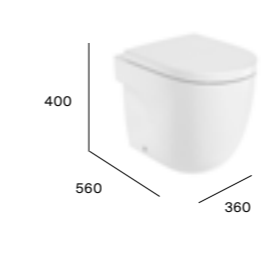

Rimless back-to-wall WC*

A347246000	Rimless WC pan	£625.92
Z8012AE001	Slim soft-close seat	£218.27
A8012A200B	Soft-close seat	£218.27
A8012A000B	Standard seat	£161.60