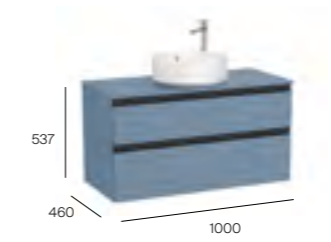

1000mm base unit and countertop with two soft-close drawers

A857724...	Base unit 2 drawers 1000 x 460mm	£598.79
A857724548	Base unit 2 drawers Matt Blue	£838.32
A857834...	Countertop 1000 x 460mm	£417.56
A857834548	Countertop - Matt Blue 1000 x 460mm	£584.58
Required:	ZWHB100001 UK space saving waste	£40.06