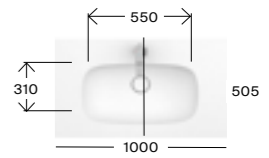

1000 x 505mm Soft basin with 125mm skirt and waste cover

AW1193E81F4AD001	Basin - ITH	£1,702.53
AW1193E81F4AH001	Basin with towel slot - ITH	£1,702.53