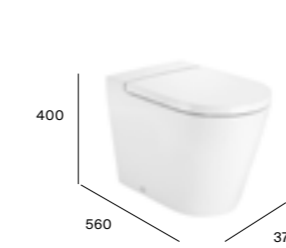

Round back-to-wall WC*

White finish			
A347526000	Rimless pan	£678.04	
A80152200B	Seat and cover	£289.98	
Colour finish			
A347526..0	Rimless pan	£881.45	
A801522..B	Seat and cover	£376.97