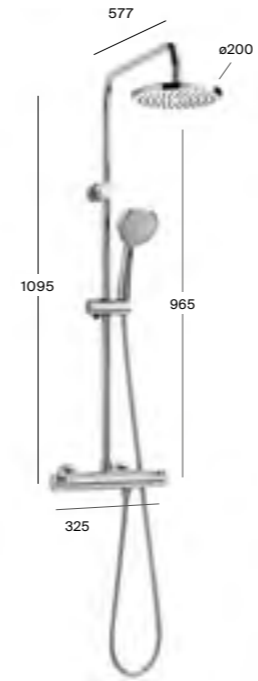

Titanium Black CN | Brushed Titanium Black NM | Rose Gold RG

Dimensions in mm.

Victoria-T

Wall-mounted thermostatic shower column

A5A9F18C00 Chrome £840.07
 Optional fixings:
 ZD50010022 Easy fix kit £54.79