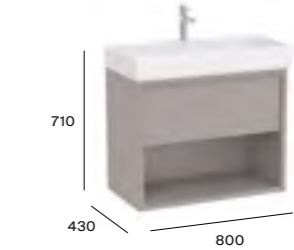

800mm basin and base unit with 1 soft-close drawer and open bottom shelf

A857884...	800mm base unit	£988.38
Basins		
A327695000	800 x 430mm - 1TH White	£520.80
A327695..0	800 x 430mm - 1TH Matt White / Supraglaze®	£624.96

Recycled PET felt boxes with cork cover

A818024N10	Large felt box with cork lid 480 x 335mm	£312.00
A818025N10	Small felt box with cork lid 335 x 165mm	£264.00

Substitute ... in the reference with the code for the chosen finish: