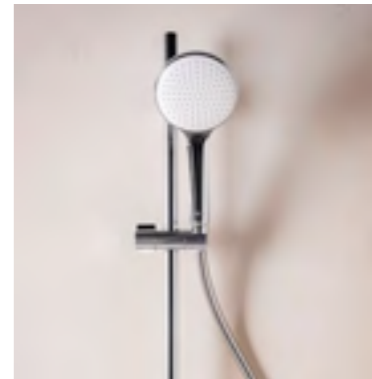

Deck-mounted bath-shower mixer with handset, hose and bracket

A5A1809C00 £338.45

Kitchen mixer with swivel spout

A5A8409C00 £316.10

See page 226 - 229 and 230 - 235 for compatible bath and showering accessories