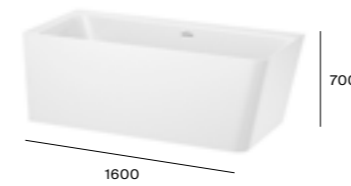

A248629000 White LH corner bath £3,286.92
A2486290K0 Black LH corner bath ^N £3,838.74

Ona right hand corner bath