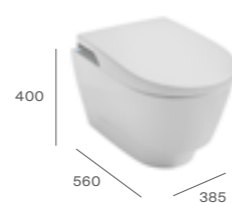

In-Wash® Nova Wall-hung WC

A803G70000 Smart wall-hung rimless WC pan with hidden fixations. Soft-close seat included. £3,352.59

Dimensions are in mm.

Product Band E