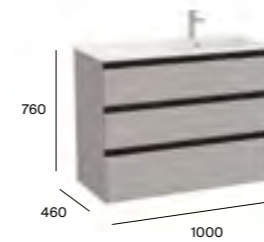

1000mm RH basin and base unit with three soft-close drawers*

A857410...	Base unit	£718.84
A857410548	Base unit - Matt Blue	£1,006.37
A3279A2000	Slim RH basin 1000 x 460mm 1TH	£373.08
A3270MB000	Standard RH basin 1000 x 460mm 1TH	£447.95