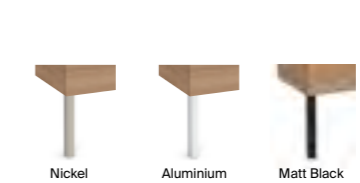

Optional furniture legs 335mm for 2 drawer furniture

A816826339	Aluminium (2 in pack)	£42.71
A816826458	Nickel (2 in pack)	£42.71
A816826485	Matt Black (2 in pack)	£42.71

Optional furniture legs (reversible) 769mm for 2 drawer furniture