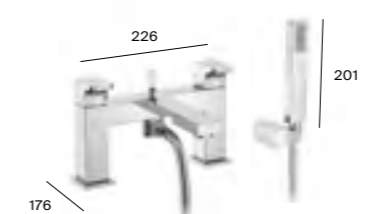

Deck mounted bath-shower mixer with shower handset and bath filler