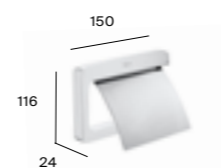

Toilet roll holder with cover

A817033001

£162.52