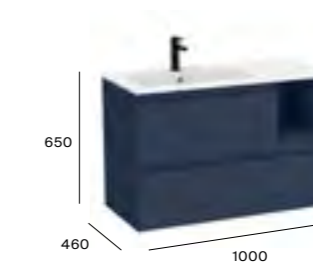

1000mm Stonex® basin and LH base unit with two drawers and open shelf

A857810... Base unit £827.90
A2W8029100 LH basin 1TH £452.30