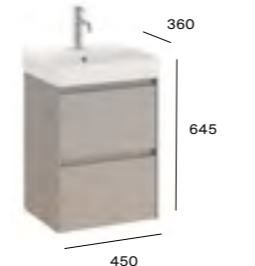

450mm basin and base unit with two soft-close drawers*

A857601...	Base unit 600 x 360mm	£558.28
A327684004	Basin 600 x 360mm ITH: Gloss White	£274.15
A327684...	Matt White/Black	£328.98
A327684S00	Supraglaze	£311.27