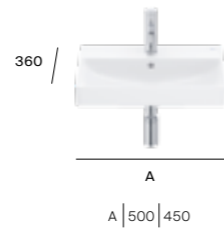

Ona Compact FINECERAMIC®

A32768E000	White	£204.64
A32768E...	Matt White / Matt Black	£245.58
A32768ES00	Supraglaze®	£241.77
A327682000	White	£188.30
A327682...	Matt White / Matt Black	£225.96
A327682S00	Supraglaze®	£225.96