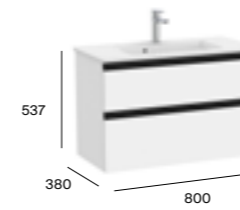

800mm basin and base unit with two soft-close drawers*

A851497... Basin and base unit pack £787.12
A851497548 Basin and base unit pack Matt Blue £1,134.42