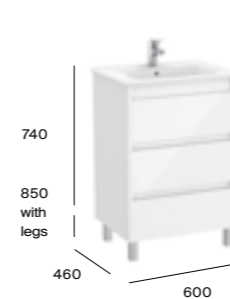

A857699... Base unit with legs £476.38
A32799D000 Basin - 1TH £290.17
Required: ZWHB100001 UK space saving waste £40.06

600mm basin and base unit with three soft-close drawers