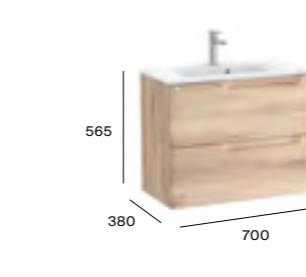

700mm compact basin and base unit with two soft-close drawers