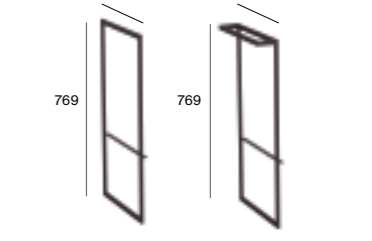

A816830485	Height 769mm Matt Black finish frame leg (1 supplied)	£215.75
A816831485	Height 769mm Matt Black finish frame leg with towel rail (1 supplied)	£246.56

Please note: The furniture frame legs are sold individually to allow mixing and matching.