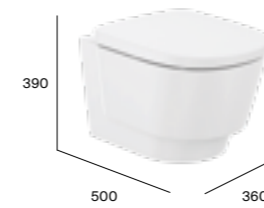

Hidden Drain

Compact Basin

More information:

Tura ^N

Wall-hung Rimless® WC* (with hidden fixings)

White finish
 A346697000 Wall-hung pan £544.80
 A801F02002 Seat and cover £141.60
 Matt White / Supraglaze® finish
 A346697.0 Rimless pan £653.76
 A801F02.2 Seat and cover £172.80