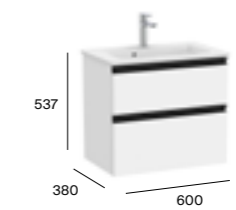

600mm basin and base unit with two soft-close drawers*

A851495... Basin and base unit pack £704.29
A851495548 Basin and base unit pack Matt Blue £986.01