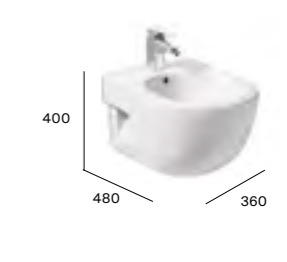

Compact wall-hung bidet*

A357246000	Bidet, 1TH	£763.62

Dimensions in mm. *Please note an additional concealed cistern is required when installing a back-to-wall or wall-hung toilet, please refer to pages 84 - 89 for a selection of compatible cisterns. Due to manufacturing processes all dimensions are approximate. Where applicable, height dimensions for the WC pan do not include the seat dimensions and height dimensions for wall-hung WCs include the recommended installation height.