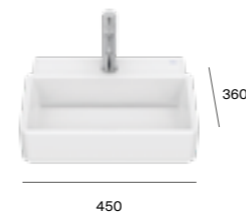

Compact wall-hung basin