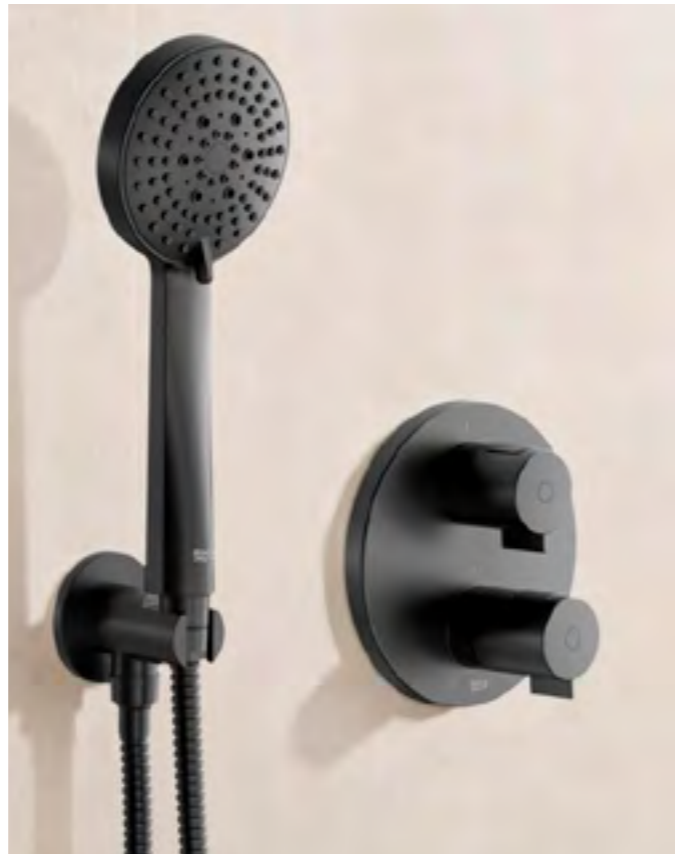

Roca's **T-500** brassware presents the utmost design discretion coupled with smart features. Whichever temperature you choose, SafeTouch® technology prevents the mixer from overheating and burning hands, whilst an eco-control limits water flow. The modern cylindrical and smooth design complements any bathroom decor.

T-500
thermostatic mixer,
p. 217