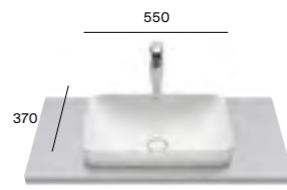

Finishes

Substitute ... in the reference with the code for the chosen finish:

Dimensions in mm

Inspira

SQUARE

In countertop basin

A32753R000 370 x 370mm OTH - White £518.81
A32753R..0 370 x 370mm OTH - Colour £674.46