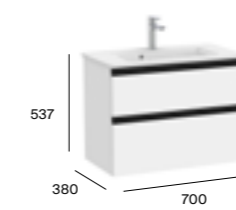

700mm basin and base unit with two soft-close drawers*

A851496... Basin and base unit pack £739.44
A851496548 Basin and base unit pack Matt Blue £1,035.21