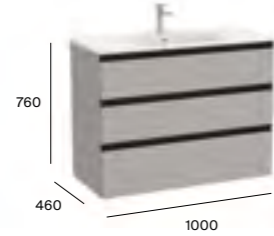

1000mm basin and base unit with three soft-close drawers*

A857725...	Base unit	£718.84
A857725548	Base unit - Matt Blue	£1,006.37
A3279A1000	Slim basin 1000 x 460mm 1TH	£373.08
A3270MA000	Standard basin 1000 x 460mm 1TH	£447.95