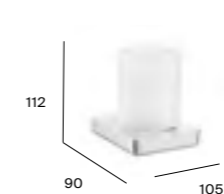

Tempo - Chrome

Robe hook

A17020001

£48.25

Wall-mounted tumbler holder

A817021001

£165.07

Countertop tumbler holder