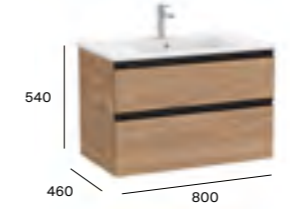

800mm basin and base unit with two soft-close drawers*

A857399...	Base unit	£539.01
A857399548	Base unit - Matt Blue	£754.61
A3279A4000	Slim basin 800 x 460mm 1TH	£310.93
A3279A0000	Standard basin 800 x 460mm 1TH	£383.04