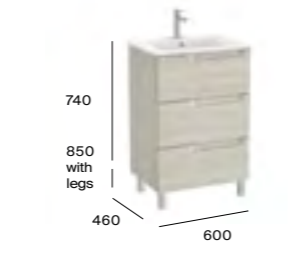

600mm basin and base unit with three soft-close drawers