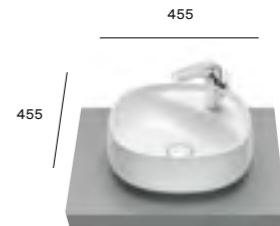

Basin 455 x 455mm 1TH:
A3270B9000 White
A3270B9.L0 Matt White/Onyx

£593.31
£748.17