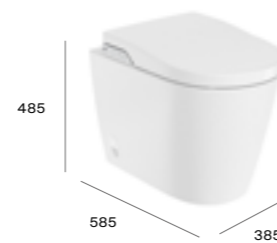

In-Wash® In-Tank® back-to-wall WC

A803095000 Smart back-to-wall rimless WC pan with integrated cistern, hidden fixations and fixing kit. Soft-close seat included. £5,301.76