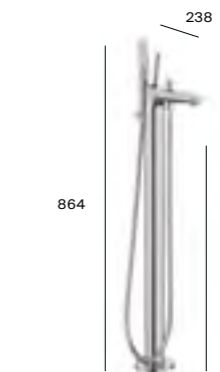

Floorstanding bath-shower mixer with shower handset, hose and bath filler

A5A276DC00 £1,888.67

● 5 l/min. Dimensions in mm
See pages 226 - 227 for compatible bath and showering accessories