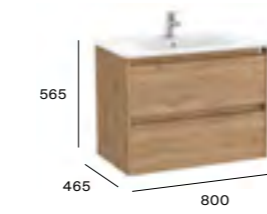

A857697... Base unit £476.38
A32799B000 Basin - 1TH £373.08
Required: ZWHB100001 UK space saving waste £40.06

800mm basin and base unit with two soft-close drawers