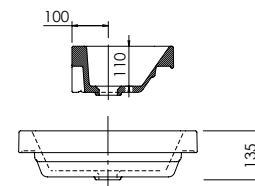

Abano Ceramic Vanity Basin

Suitable for Byford & Henbury ranges. Includes a Chrome interchangeable type 3 overflow ring. Single tap hole. Requires a slotted waste. Please note, the Abano 500 for cloakroom has no overflow and requires an unslotted or freeflow waste.

Product	Abano 500
Finishes	500w x 280d x 60h
White	8964 (to fit Vanity 500 Cloakroom)
Price	£120.00