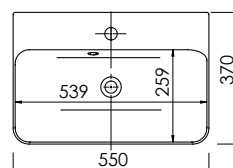

Product	Abano 500
Finishes	500w x 280d x 60h
White	8964 (to fit Vanity 500 Cloakroom)
Price	£120.00

Product	Abano 550 Slim
Finishes	550w x 370d x 60h
White	8944 (to fit Vanity 550 slim)
Price	£150.00

Product	Abano 700 Slim
Finishes	700w x 370d x 60h
White	8945 (to fit Vanity 700 slim)
Price	£180.00