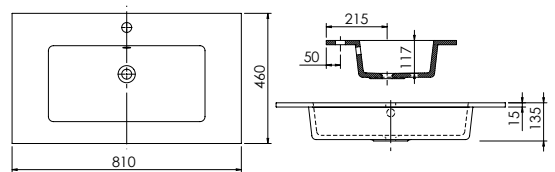

Product Finishes	Kenwyn 800 810w x 460d x 15h
White	373225 (to fit Vanity 800 Slim)
Price	£250.00