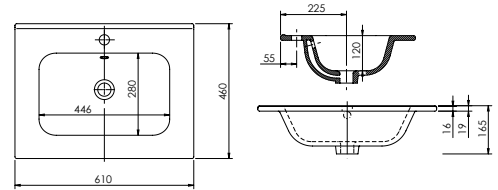

Henley Ceramic Vanity Basin

Suitable for Highfield, Oakley & Verona ranges. Includes a Chrome interchangeable type 3 overflow ring. Single tap hole. Requires a slotted waste.

Product Finishes	Henley 600 610w x 460d x 15h
White	8954 (to fit Vanity 600)
Price	£195.00