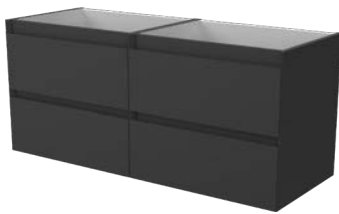

Four Drawer Wall Hung Vanity Unit