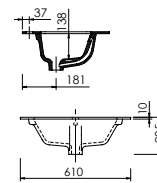

Product Finishes	Compact HPL Worktop with Under Mount Basin 610w x 465d x 10h
Lunar Grey	823343 (to fit Vanity 600)
Price	£485.00