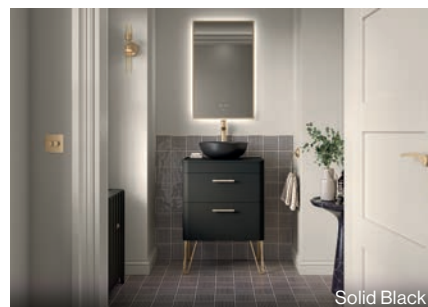

Craft Oak

Solid Black

Henbury P138

Henbury offers a modern rounded and soft-touch finish in two-drawer or three-drawer options to suit your storage needs. Enhance your vanity with optional colour-matched worktops or a drop in basin and a choice of handles to create a bathroom vanity that's truly yours.