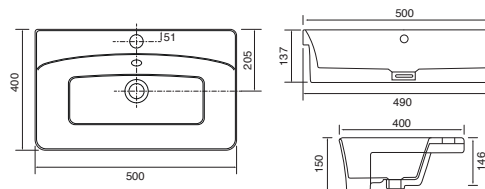

Swindale Ceramic Semi Recessed Basin

Designed to be used with a worktop on a 600mm standard basin unit. Single tap hole and integrated type 3 overflow ring. Requires a slotted waste.

Product Finishes	Swindale 500w x 400d x 27h
White	892701
Price	£255.00