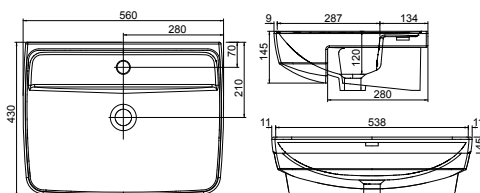

Wenning Ceramic Semi Recessed Basin

Designed to be used with a worktop on a 600mm standard basin unit. Single tap hole and integrated type 3 overflow ring. Requires a slotted waste.

Product Finishes	Wenning 560w x 430d x 45h
White	890501
Price	£155.00