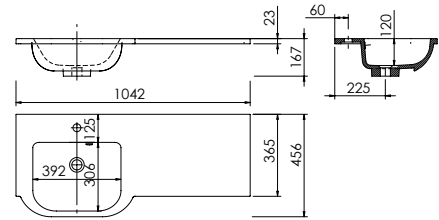

Derwent Shoulder Cast Semi Recessed Standard Depth Wing Basin

Designed to sit directly on to a 500 or 600 standard basin unit plus additional units up to an overall maximum length of 1042mm, 1242mm or 1542mm. Single tap hole and integrated type 3 overflow ring. Requires a slotted waste.

Product	Derwent Wing 1042
Finishes	1042w x 456d x 23h (Requires 500mm basin unit)
White	Left Bowl - 373714
White	Right Bowl - 373715
Price	£380.00