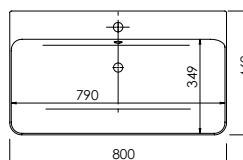

Product	Abano 800
Finishes	800w x 460d x 60h
White	8947 (to fit Vanity 800)
Price	£260.00