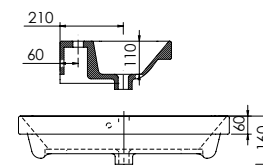

Product	Abano 700 Slim
Finishes	700w x 370d x 60h
White	8945 (to fit Vanity 700 slim)
Price	£180.00