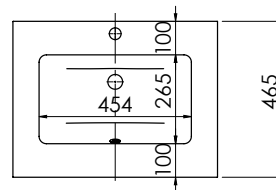

Compact HPL Worktop with Undermount Vanity Basin

Suitable for Highfield, Oakley & Verona ranges. Single tap hole and integrated overflow ring. Requires a slotted waste.

Product Finishes	Compact HPL Worktop with Under Mount Basin 610w x 465d x 10h
Lunar Black	823342 (to fit Vanity 600)
Price	£485.00