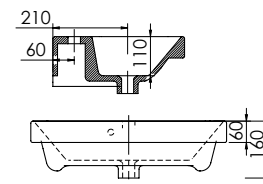

Product	Abano 550 Slim
Finishes	550w x 370d x 60h
White	8944 (to fit Vanity 550 slim)
Price	£150.00