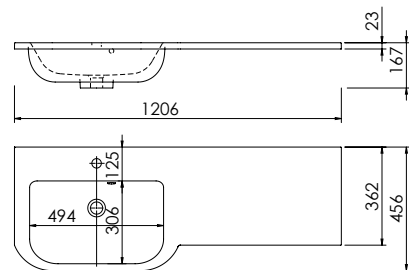

Product	Derwent Wing 1200
Finishes	1206w x 456d x 23h (Requires 600mm basin unit)
White	Left Bowl - 373571
White	Right Bowl - 373572
Price	£415.00