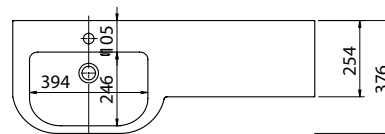

Derwent Cast Semi Recessed Slimline Wing Basin

Designed to sit directly on to a 500 or 600 slimline basin unit plus additional units up to an overall maximum length of 1000mm, 1200mm or 1500mm. Single tap hole and integrated type 3 overflow ring. Requires a slotted waste.

Product	Derwent Wing Slimline 1000
Finishes	1006w x 376d x 23h (Requires 500mm basin unit)
White	Left Bowl - 373589
White	Right Bowl - 373590
Price	£360.00