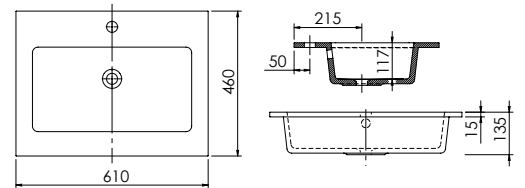

Kenwyn Cast Vanity Basin

Suitable for Highfield, Oakley & Verona ranges. Includes a Chrome interchangeable type 3 overflow ring. Single tap hole. Requires a slotted waste.

Product Finishes	Kenwyn 600 610w x 460d x 15h
White	373224 (to fit Vanity 600 Slim)
Price	£250.00