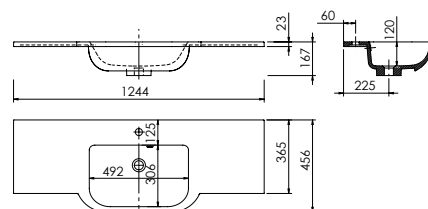

Derwent Shoulder Cast Semi Recessed Standard Depth Wing Basin

Designed to sit directly on to a 500 or 600 standard basin unit plus additional units up to an overall maximum length of 1242mm or 1542mm. Single tap hole and integrated type 3 overflow ring. Requires a slotted waste.

Product	Derwent 1242 Central Bowl
Finishes	1242w x 376d x 23h (Requires 600mm basin unit)
White	Central Bowl - 373718
Price	£415.00