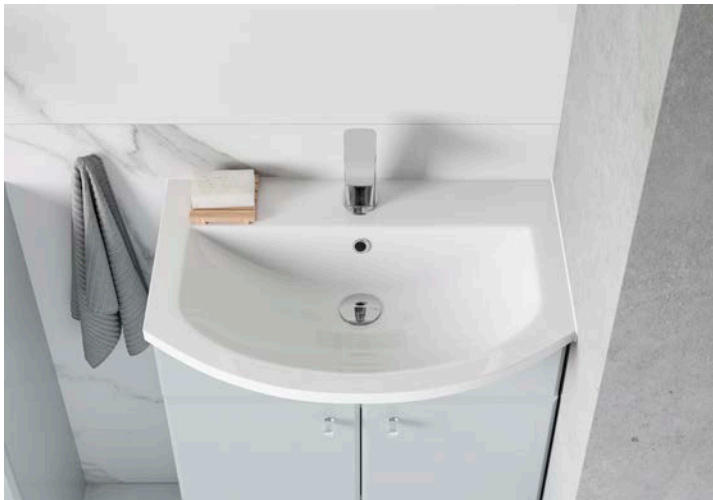

Get the look

Radway Wall Unit 500
Radway WC Unit 500
Radway Base Unit 500
Radyway Floor Standing Vanity 600

Complete the look

Rina 600 Basin
Charvil Chrome Basin Tap
Rusland BTW Pan with Brinklow Seat
Tortel Chrome Handle
Atico 600 LED Mirror