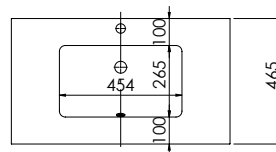

Product Finishes	Compact HPL Worktop with Under Mount Basin 810w x 465d x 10h
Lunar Grey	823443 (to fit Vanity 800)
Price	£515.00