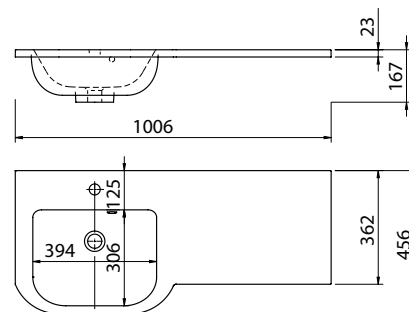

Derwent Cast Semi Recessed Standard Depth Wing Basin

Designed to sit directly on to a 500 or 600 standard basin unit plus additional units up to an overall maximum length of 1000mm, 1200mm or 1500mm. Single tap hole and integrated type 3 overflow ring. Requires a slotted waste.

Product	Derwent Wing 1000
Finishes	1006w x 456d x 23h (Requires 500mm basin unit)
White	Left Bowl - 373587
White	Right Bowl - 373588
Price	£380.00