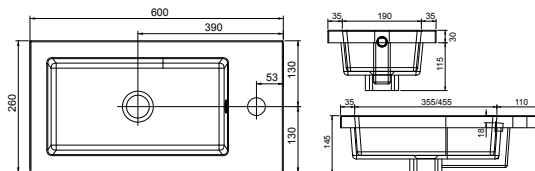

Product	Dart 600 Slimline
Finishes	600w x 260d x 30h
White	373586
Price	£244.00