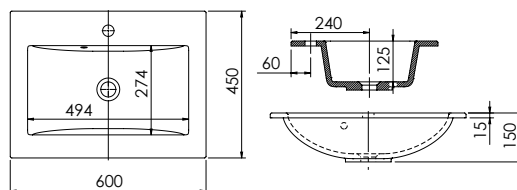

Product	Vada 600
Finishes	600w x 450d x 15h
White	3186 (to fit Vanity 600)
Price	£245.00