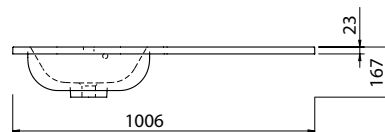

Derwent Cast Semi Recessed Slimline Wing Basin

Designed to sit directly on to a 500 or 600 slimline basin unit plus additional units up to an overall maximum length of 1000mm, 1200mm or 1500mm. Single tap hole and integrated type 3 overflow ring. Requires a slotted waste.

Product	Derwent Wing Slimline 1000
Finishes	1006w x 376d x 23h (Requires 500mm basin unit)
White	Left Bowl - 373589
White	Right Bowl - 373590
Price	£360.00