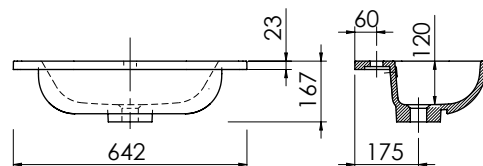

Product Finishes	Derwent Cast Slimline 642 642w x 376d x 23h
White	373711 (to fit 600 Slimline unit)
Price	£260.00