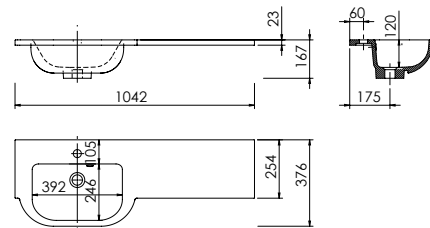

Derwent Shoulder Cast Semi Recessed Slimline Wing Basin

Designed to sit directly on to a 500 or 600 slimline basin unit plus additional units up to an overall maximum length of 1042mm, 1242mm or 1542mm. Single tap hole and integrated type 3 overflow ring. Requires a slotted waste.

Product	Derwent Cast Slimline 1042
Finishes	1042w x 376d x 23h (Requires 500mm basin unit)
White	Left Bowl - 373716
White	Right Bowl - 373717
Price	£360.00