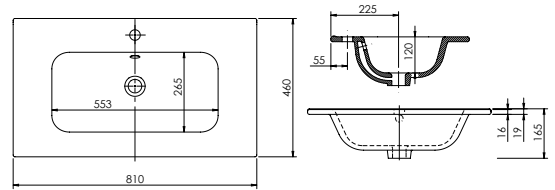

Product Finishes	Henley 800 810w x 460d x 15h
White	8955 (to fit Vanity 800)
Price	£230.00