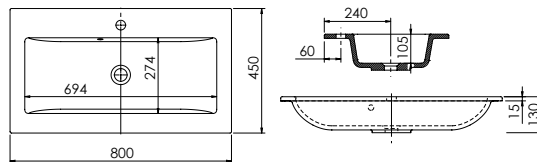

Product	Vada 800
Finishes	800w x 450d x 15h
White	3188 (to fit Vanity 800)
Price	£290.00