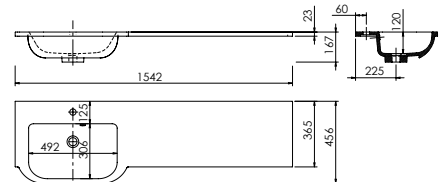

Product	Derwent Wing 1542
Finishes	1542w x 456d x 23h (Requires 600mm basin unit)
White	Left Bowl - 373703
White	Right Bowl - 373704
Price	£445.00