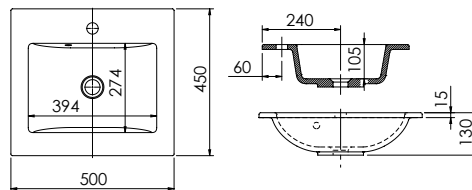

Vada Cast Vanity Basin

Suitable for Byford, Henbury & Verona ranges. Includes a Chrome interchangeable type 3 overflow ring.
Single tap hole. Requires a slotted waste.

Product	Vada 500
Finishes	500w x 450d x 15h
White	3185 (to fit Vanity 500)
Price	£215.00