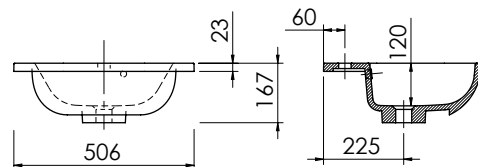

Derwent Cast Semi Recessed Basin

Designed to sit directly on to a 500mm or 600mm standard or slimline basin unit without end panels.
Single tap hole and integrated type 3 overflow ring. Requires a slotted waste.

Product	Derwent Cast 500
Finishes	506w x 456d x 23h
White	373568 (to fit 500 unit)
Price	£245.00