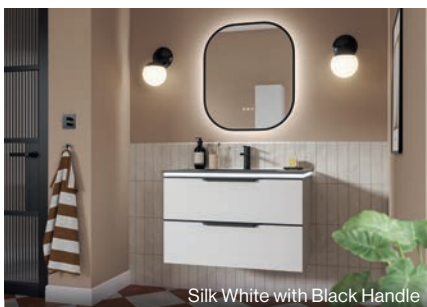

Reed Green

Silk White with Black Handle

Oakley P168

Oakley's sleek and contemporary design features bold square edges, soft-close drawers, and a full-length handle in natural or black oak. With ambient lighting options, illuminate Oakley for a touch of sophistication.