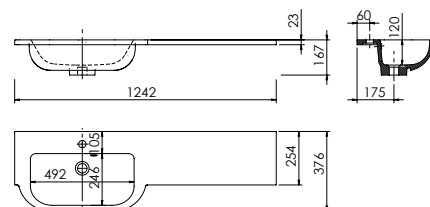

Product	Derwent Cast Slimline 1242
Finishes	1242w x 376d x 23h (Requires 600mm basin unit)
White	Left Bowl - 373705
White	Right Bowl - 373706
Price	£400.00