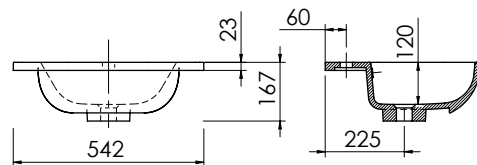

Derwent Shoulder Cast Semi Recessed Basin

Designed to sit directly on to a 500mm or 600mm standard or slimline basin unit with end panels. Single tap hole and integrated type 3 overflow ring. Requires a slotted waste.

Product Finishes	Derwent Cast 542 542w x 456d x 23h
White	373708 (to fit 500 unit)
Price	£245.00