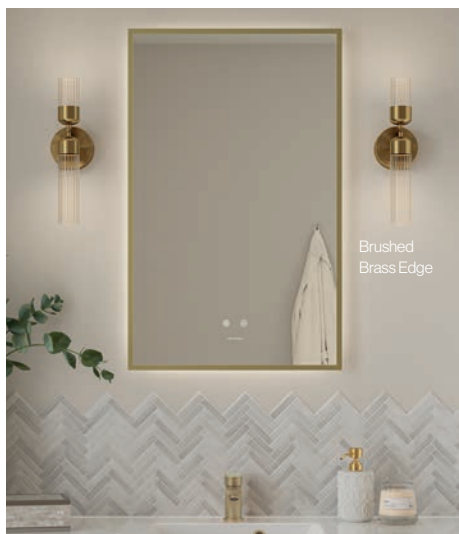

Mirrors LED

Our LED mirrors add an elegant touch to your bathroom, serving as a stylish focal point while enhancing the perception of space and light. Each LED mirror is equipped with heated demister pads, ensuring a clear reflection even in steamy conditions.

Ferla LED Mirror

A backlit LED mirror with a painted frame. Energy-efficient heated demister pad. Touch sensitive on/off control. Dimmable bright white LED colour. Mains power required.

Black Edge	500w x 800h	1828	£395.00
Brushed Brass Edge	500w x 800h	1829	£395.00