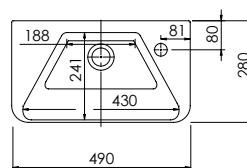

Product	Abano 500
Finishes	500w x 280d x 60h
White	8964 (to fit Vanity 500 Cloakroom)
Price	£120.00

Product	Abano 550 Slim
Finishes	550w x 370d x 60h
White	8944 (to fit Vanity 550 slim)
Price	£150.00

Product	Abano 700 Slim
Finishes	700w x 370d x 60h
White	8945 (to fit Vanity 700 slim)
Price	£180.00