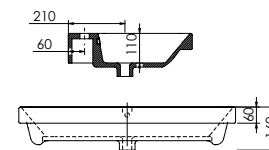

Product	Abano 800
Finishes	800w x 460d x 60h
White	8947 (to fit Vanity 800)
Price	£260.00