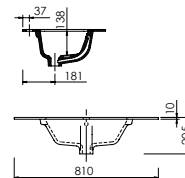

Product Finishes	Compact HPL Worktop with Under Mount Basin 810w x 465d x 10h
Lunar Grey	823443 (to fit Vanity 800)
Price	£515.00