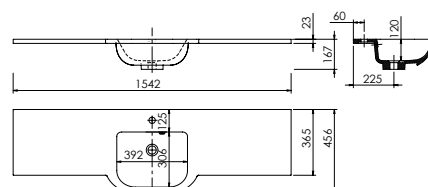

Product	Derwent 1542 Central Bowl	NEW
Finishes	1542w x 376d x 23h (Requires 500mm basin unit)	
White	Central Bowl - 373719	
Price	£445.00	

Derwent 1542 Central Bowl