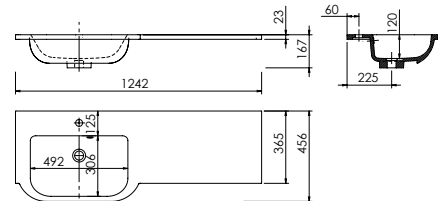

Product	Derwent Wing 1242
Finishes	1242w x 456d x 23h (Requires 600mm basin unit)
White	Left Bowl - 373701
White	Right Bowl - 373702
Price	£415.00