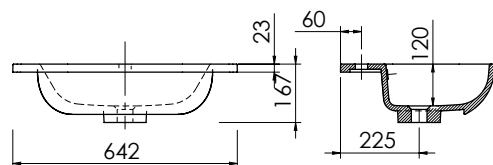

Product Finishes	Derwent Cast 642 642w x 456d x 23h
White	373709 (to fit 600 unit)
Price	£260.00