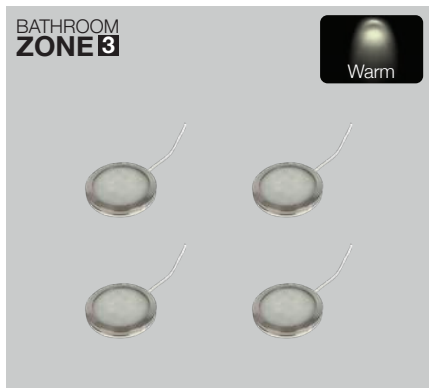

LED Lighting Plinth Lighting

Hampden LED Plinth Lighting	70w x 70d x 8h
Warm White LED. Brushed aluminium case.	8116 (set of 4)
Price	£91.00