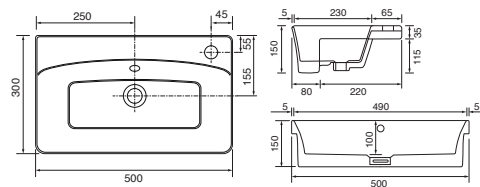

Cherwell Ceramic Semi Recessed Basin

Designed to be used with a worktop on a 500mm or 600mm standard or slimline basin unit. Single tap hole and integrated type 3 overflow ring. Requires a slotted waste.

Product Finishes	Cherwell 500w x 300d x 35h
White	892501 (Minimum 500 basin unit required.)
Price	£255.00