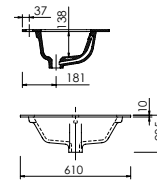

Compact HPL Worktop with Undermount Vanity Basin

Suitable for Highfield, Oakley & Verona ranges. Single tap hole and integrated overflow ring. Requires a slotted waste.

Product Finishes	Compact HPL Worktop with Under Mount Basin 610w x 465d x 10h
Lunar Black	823342 (to fit Vanity 600)
Price	£485.00