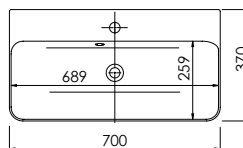

Product	Abano 500
Finishes	500w x 280d x 60h
White	8964 (to fit Vanity 500 Cloakroom)
Price	£120.00

Product	Abano 550 Slim
Finishes	550w x 370d x 60h
White	8944 (to fit Vanity 550 slim)
Price	£150.00

Product	Abano 700 Slim
Finishes	700w x 370d x 60h
White	8945 (to fit Vanity 700 slim)
Price	£180.00