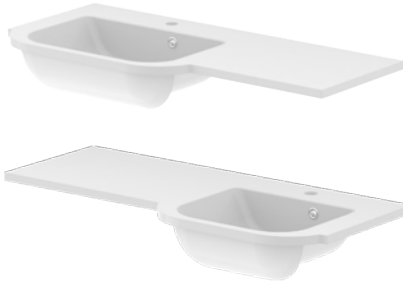

Derwent Shoulder Cast Semi Recessed Standard Depth Wing Basin

Designed to sit directly on to a 500 or 600 standard basin unit plus additional units up to an overall maximum length of 1042mm, 1242mm or 1542mm. Single tap hole and integrated type 3 overflow ring. Requires a slotted waste.

Product	Derwent Wing 1042
Finishes	1042w x 456d x 23h (Requires 500mm basin unit)
White	Left Bowl - 373714
White	Right Bowl - 373715
Price	£380.00