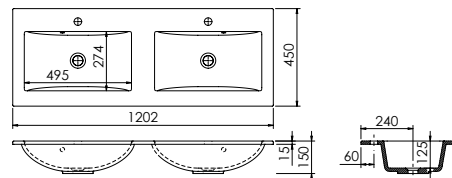

Product	Vada 1200 Double Bowl
Finishes	1200w x 450d x 15h
White	3190 (to fit Vanity 1200)
Price	£430.00