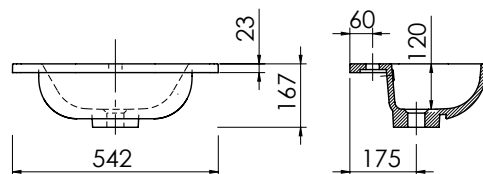

Product Finishes	Derwent Cast Slimline 542 542w x 376d x 23h
White	373710 (to fit 500 Slimline unit)
Price	£245.00