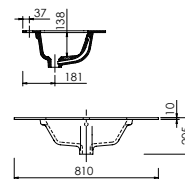

Product Finishes	Compact HPL Worktop with Under Mount Basin 810w x 465d x 10h
Lunar Black	823442 (to fit Vanity 800)
Price	£515.00