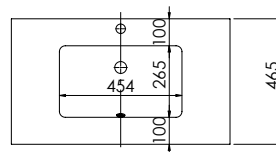

Product Finishes	Compact HPL Worktop with Under Mount Basin 810w x 465d x 10h
Lunar Black	823442 (to fit Vanity 800)
Price	£515.00