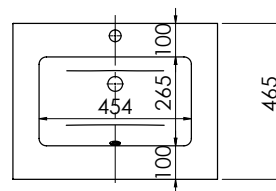

Product Finishes	Compact HPL Worktop with Under Mount Basin 610w x 465d x 10h
Lunar Grey	823343 (to fit Vanity 600)
Price	£485.00