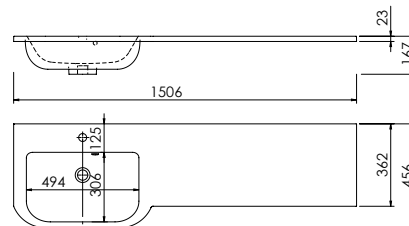

Product	Derwent Wing 1500
Finishes	1506w x 456d x 23h (Requires 600mm basin unit)
White	Left Bowl - 373573
White	Right Bowl - 373574
Price	£445.00