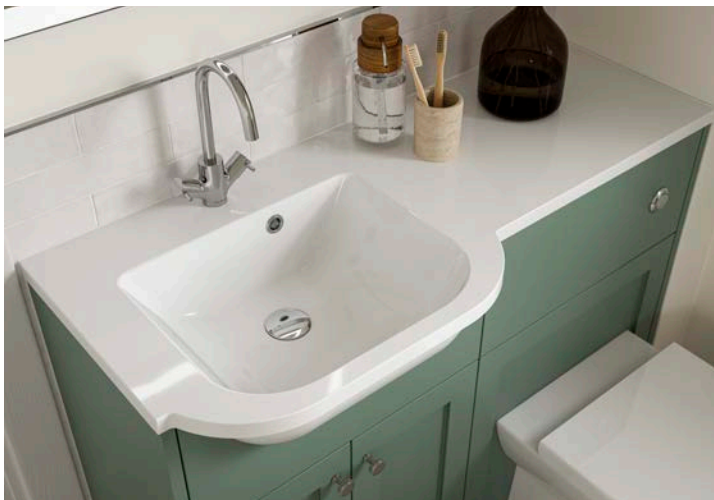

Get the look

500 Basin Unit
500 WC Unit

Complete the look

Derwent 1042 LH Bowl Wing Basin
Purley Chrome Tap
Wenning BTW Pan with Hyde Seat
Caldas Chrome Knob
Caldo 500 Mirror