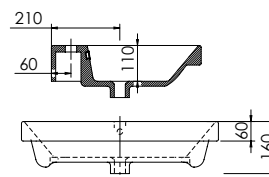

Product	Abano 600
Finishes	600w x 460d x 60h
White	8946 (to fit Vanity 600)
Price	£185.00