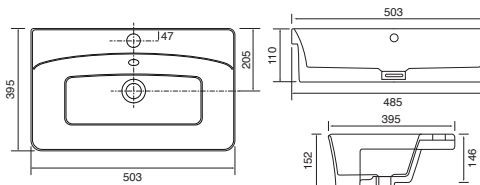

Medway Ceramic Semi Recessed Basin

Designed to be used with a worktop on a 600mm standard basin unit. Single tap hole and integrated type 3 overflow ring. Requires a slotted waste.

Product Finishes	Medway 503w x 395d x 30h
White	892601
Price	£255.00