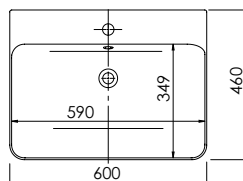

Product	Abano 600
Finishes	600w x 460d x 60h
White	8946 (to fit Vanity 600)
Price	£185.00